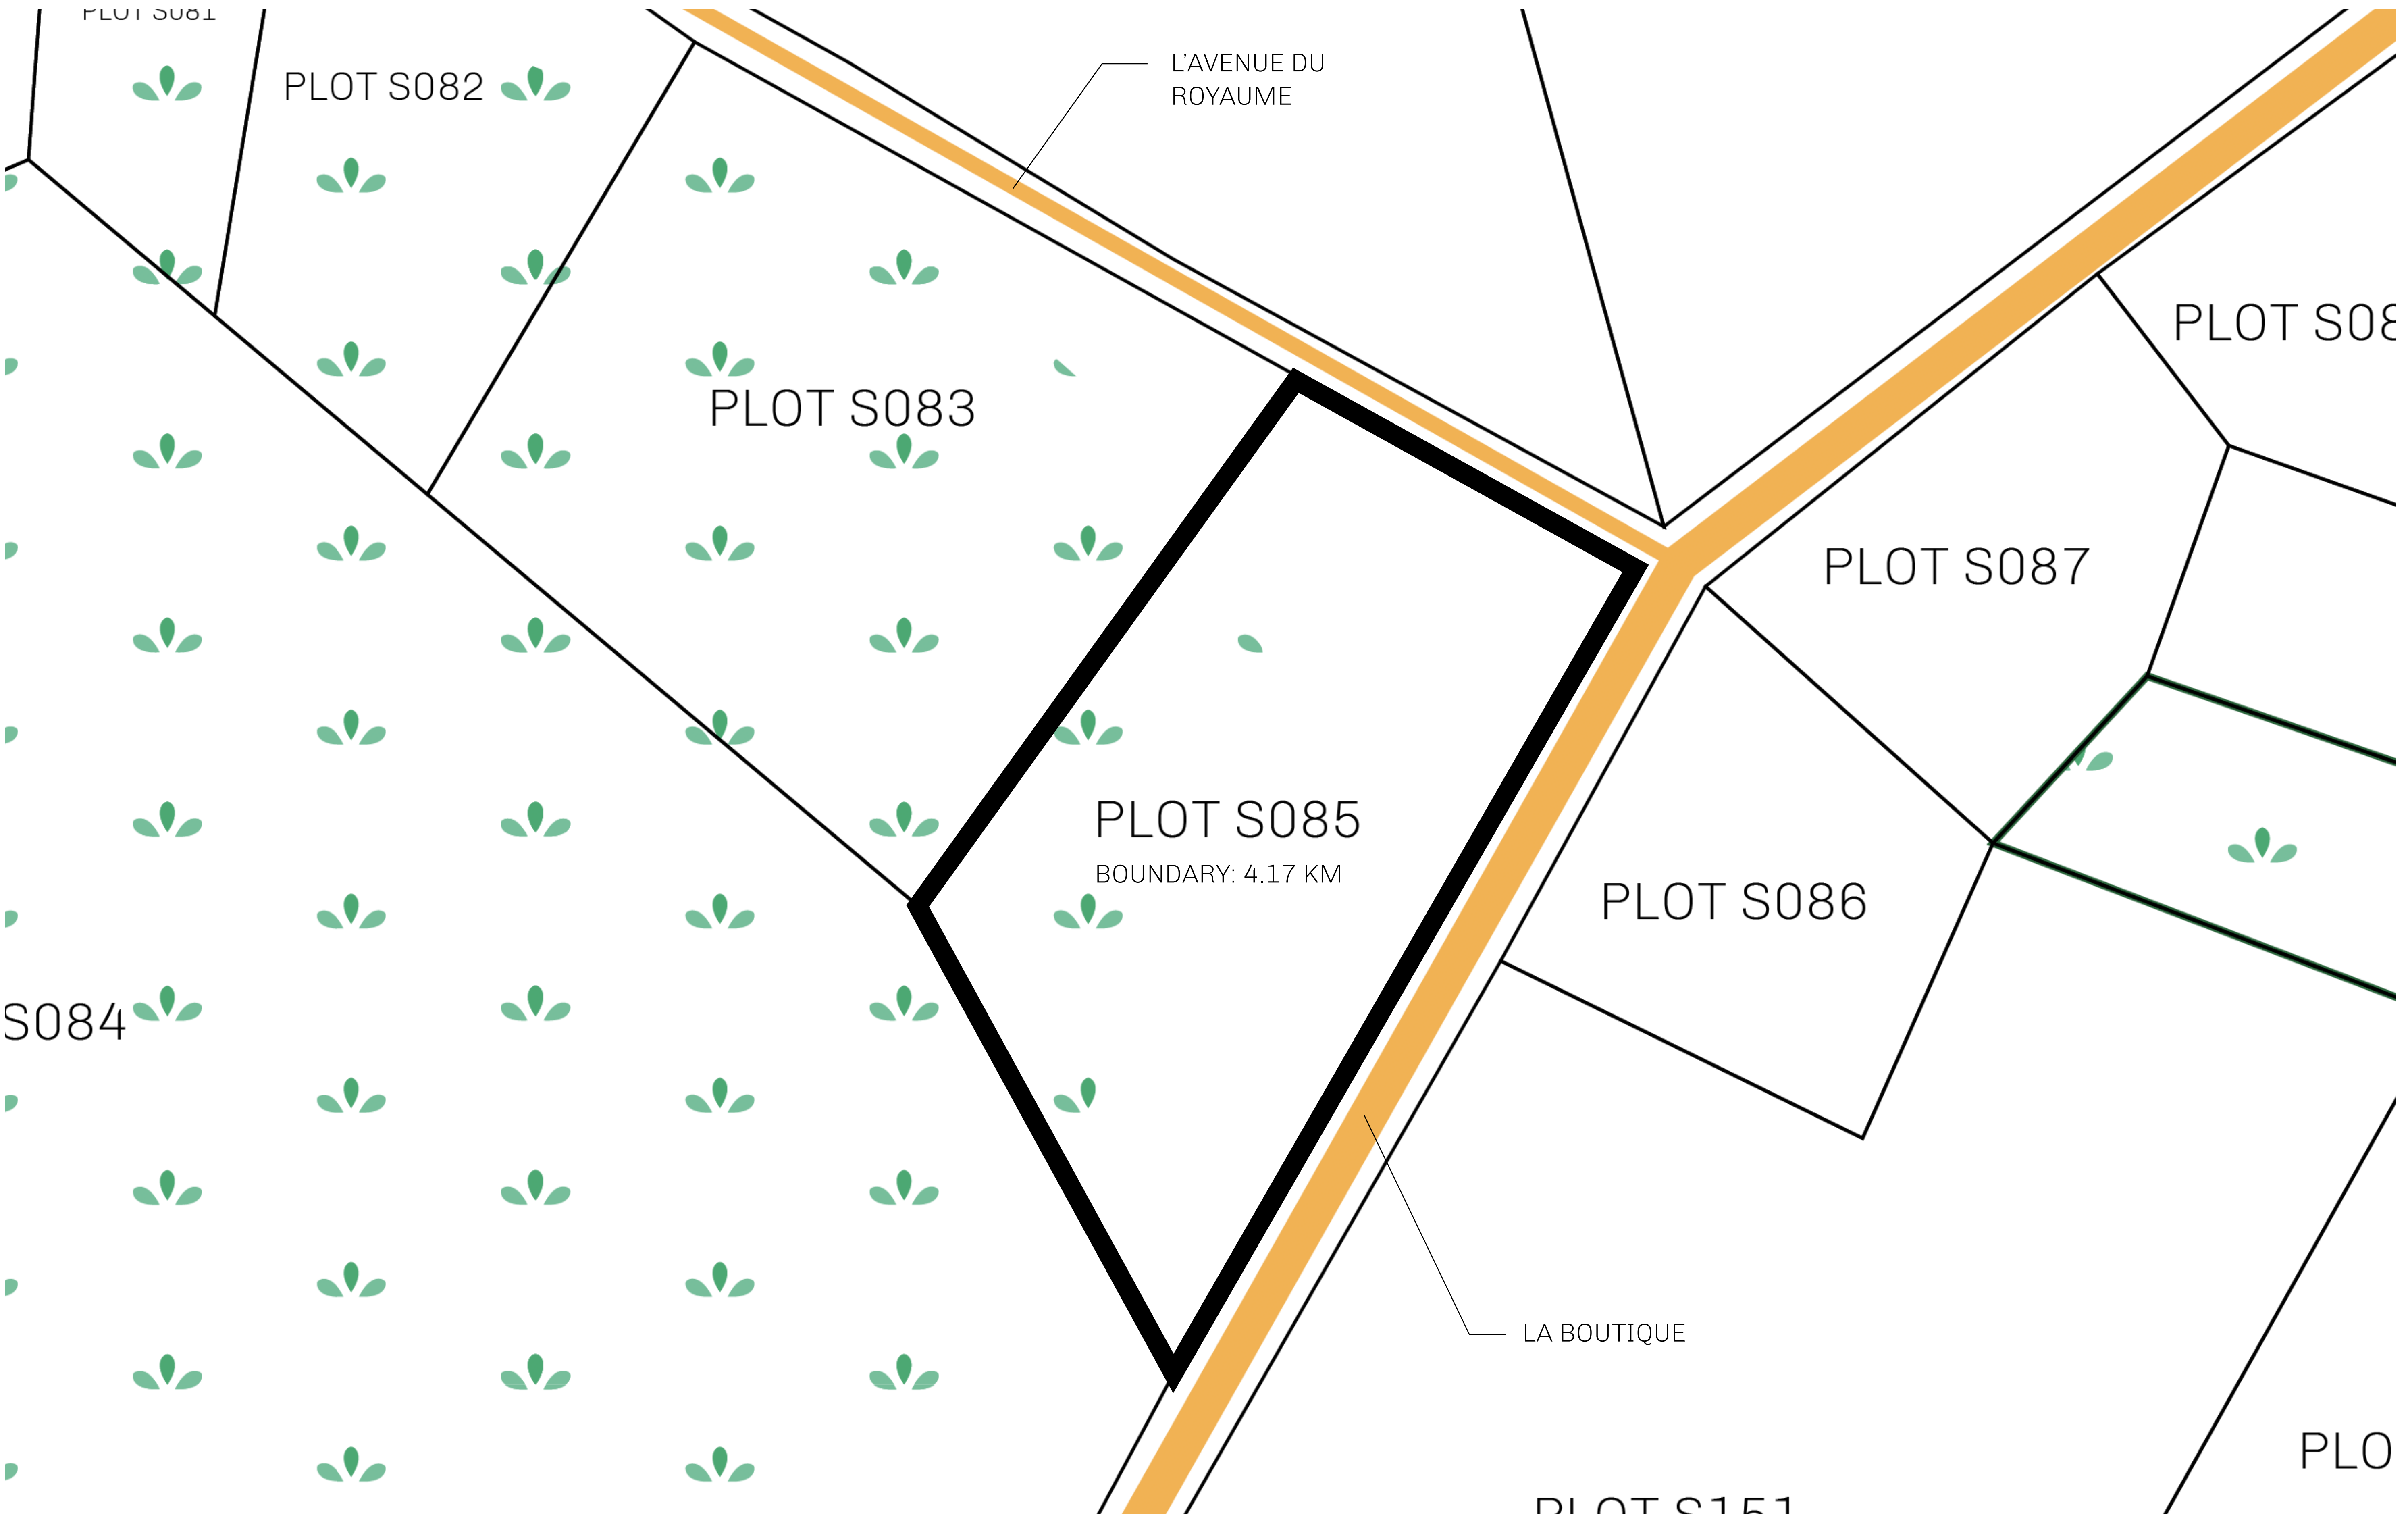

### GEOGRAPHY

COASTLINE	131 KM (81.40 MILES)
BORDERS	OCEAN, THE GREAT EMPIRE, X BY SL
HIGHEST POINT	MOUNT MEROPE +3588 M
LOWEST POINT	THE PORT OF SATOSHI 0 M
PLOTS	331
SCALE	1:50000

<b>H.M. LNFT Land Registry</b>		TITLE NUMBER	
		<b>S085-201121</b>	
ADMINISTRATIVE AREA	<b>ROYAUME DE SATOSHI</b>	ISSUED <b>20 November 2021</b> <i>bl.</i>	SCALE <b>1/50000</b>
OWNER ENTITLEMENT	<b>Type W-SL: Share of 1% of all LTT redeemed based on number of NFT Stories minted; Mint 4 NFT Stories</b>		

**OFFICIAL PERSPECTIVE SHEET FOR FILING**  
Indicate vantage point for each drawing. Copy and mark each sheet required prior to filing.

Guide - Vantage point should be indicated as shown in the diagram: