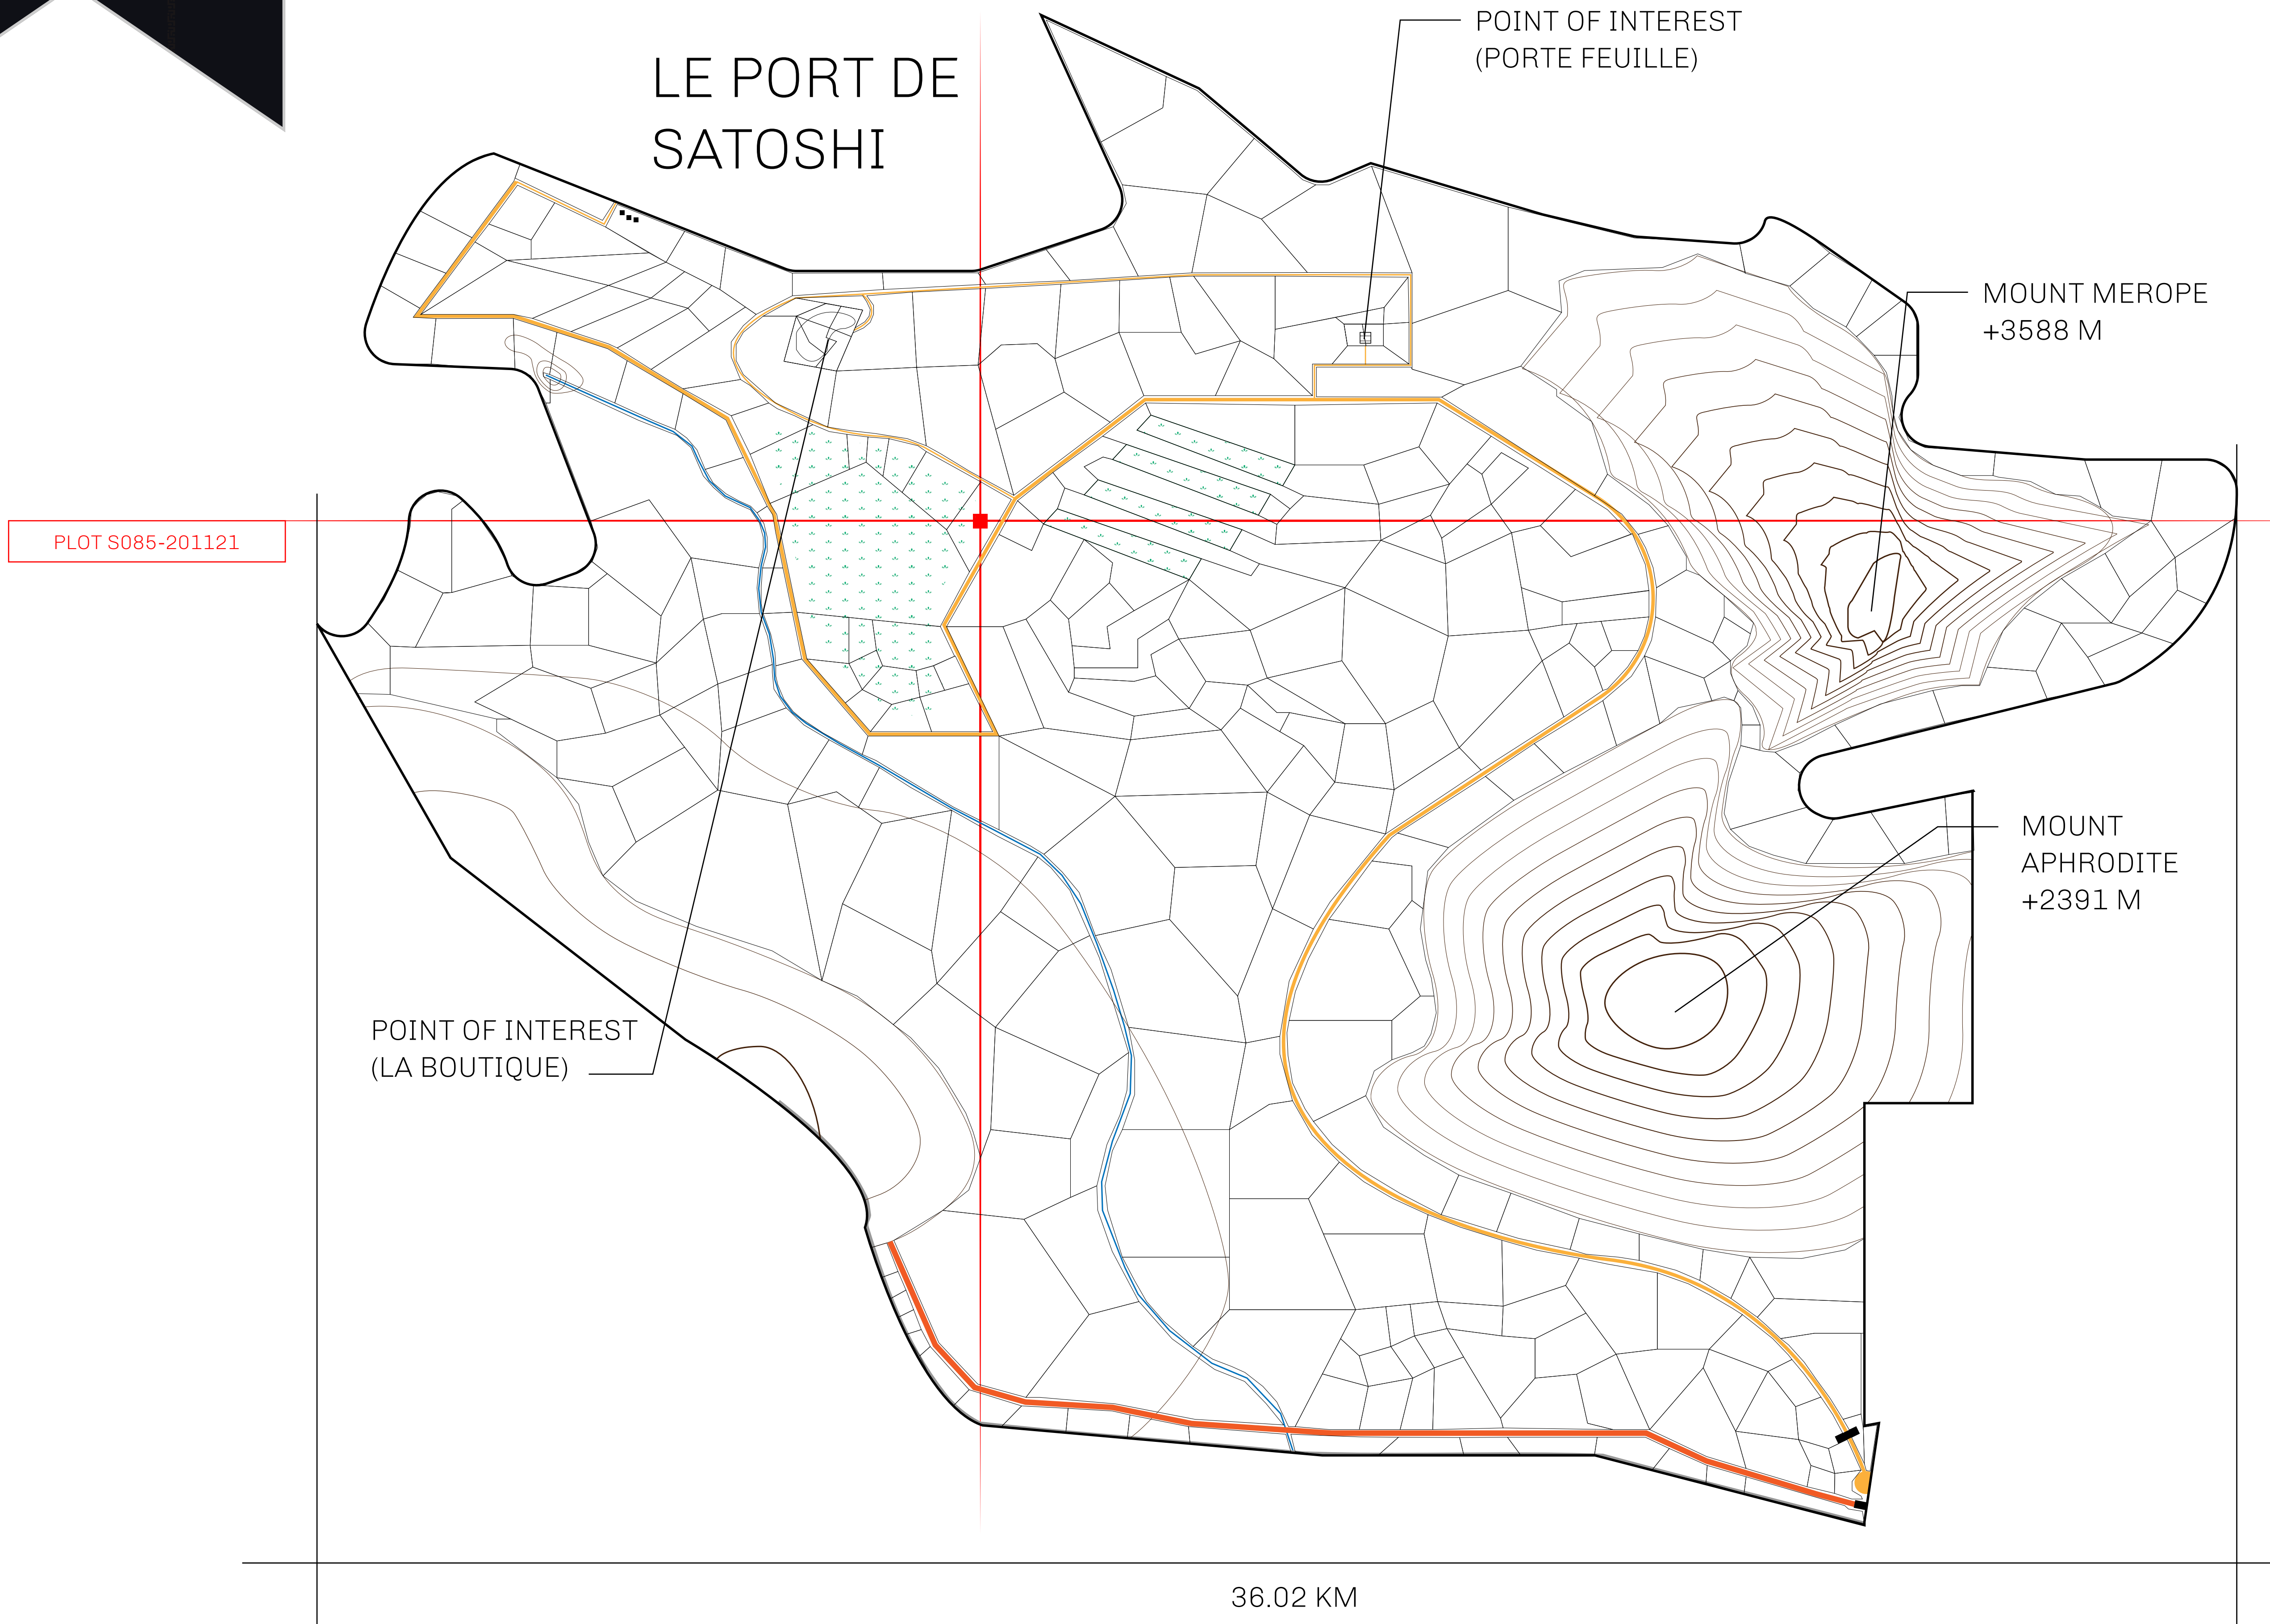

### LES SULTANS

A place of stunning beauty, Le Royaume is known for its exquisite shopping, parks, and grand boulevards. Satoshi's Lounge (the area of La Boutique and Porte Feuille) offers limited-edition and unique items only available for sale in LTT. Land, all sorts of embellishments, and widgets are sold exclusively here. All items are offered first on auction for 24 hours (with a reserve price), and if the reserve is not met, they are listed in a buy-it-now format (reserve price, plus 10%).

### GEOGRAPHY

COASTLINE	131 KM (81.40 MILES)
BORDERS	OCEAN, THE GREAT EMPIRE, X BY SL
HIGHEST POINT	MOUNT MEROPE +3588 M
LOWEST POINT	THE PORT OF SATOSHI 0 M
PLOTS	331
SCALE	1:50000

<b>H.M. LNFT Land Registry</b>		TITLE NUMBER	
		<b>S085-201121</b>	
ADMINISTRATIVE AREA	<b>ROYAUME DE SATOSHI</b>	ISSUED <b>20 November 2021</b> <i>bl.</i>	SCALE <b>1/50000</b>
OWNER ENTITLEMENT	<b>Type W-SL: Share of 1% of all LTT redeemed based on number of NFT Stories minted; Mint 4 NFT Stories</b>		