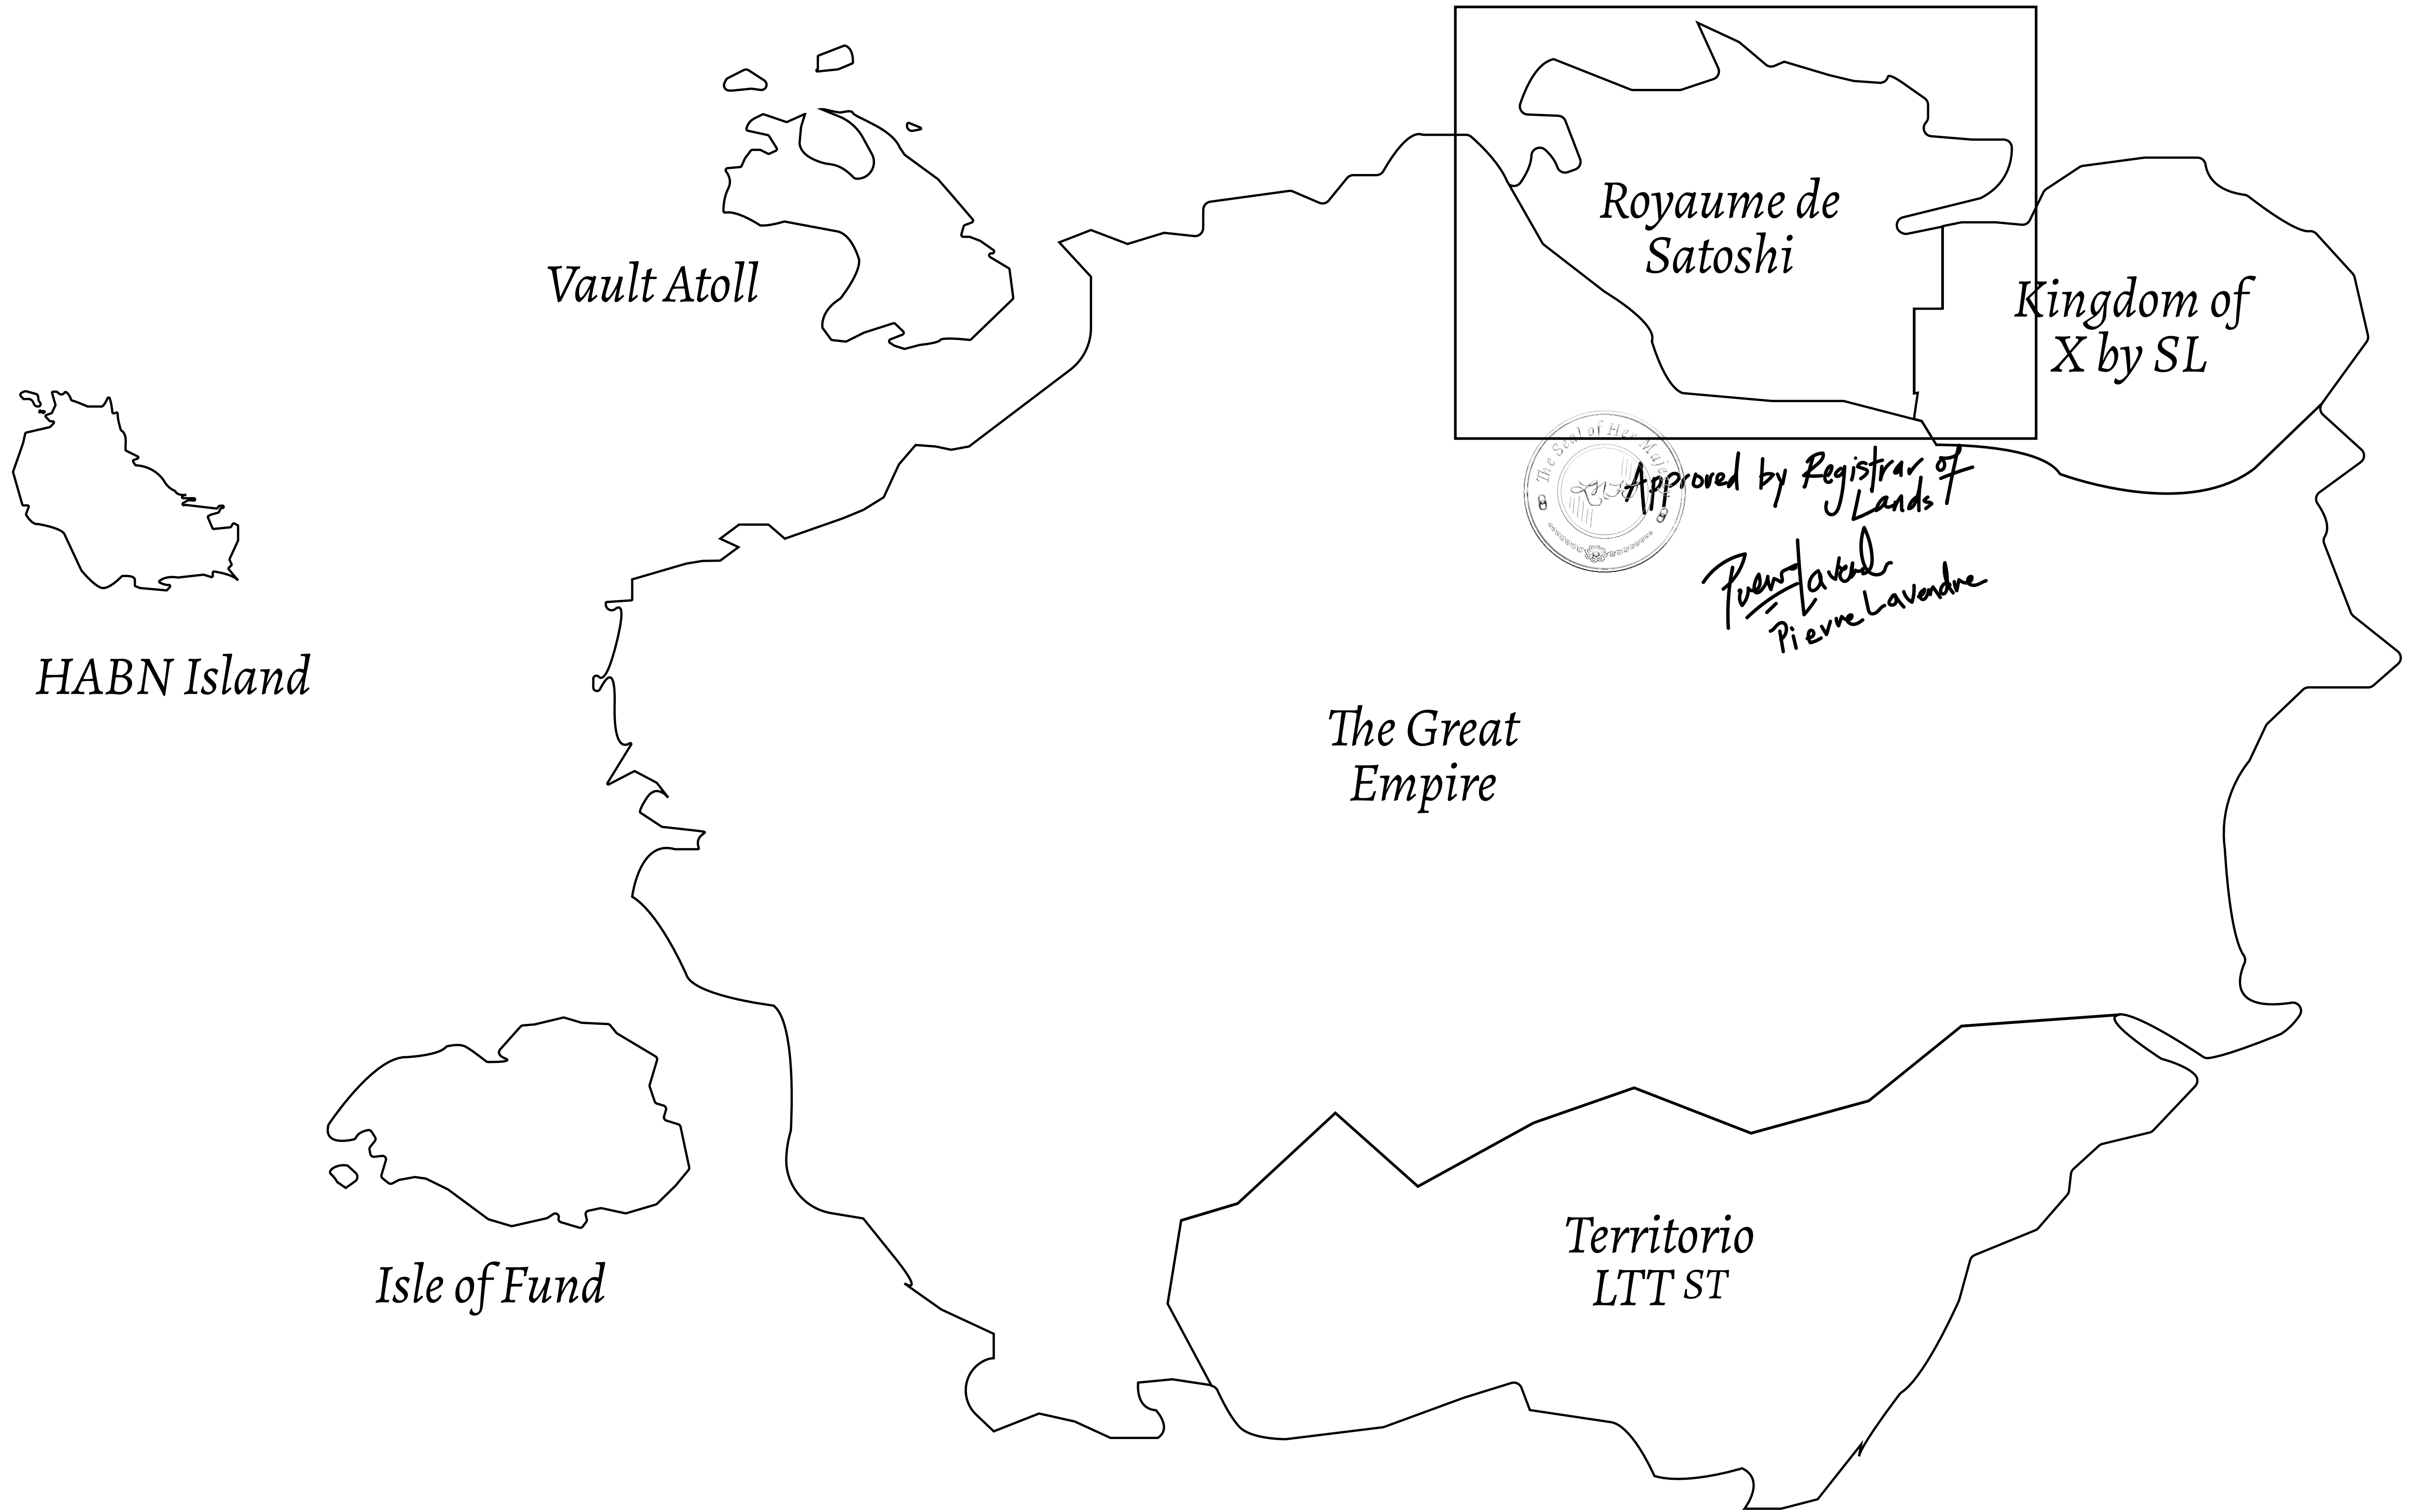

LOOT NFT WORLD