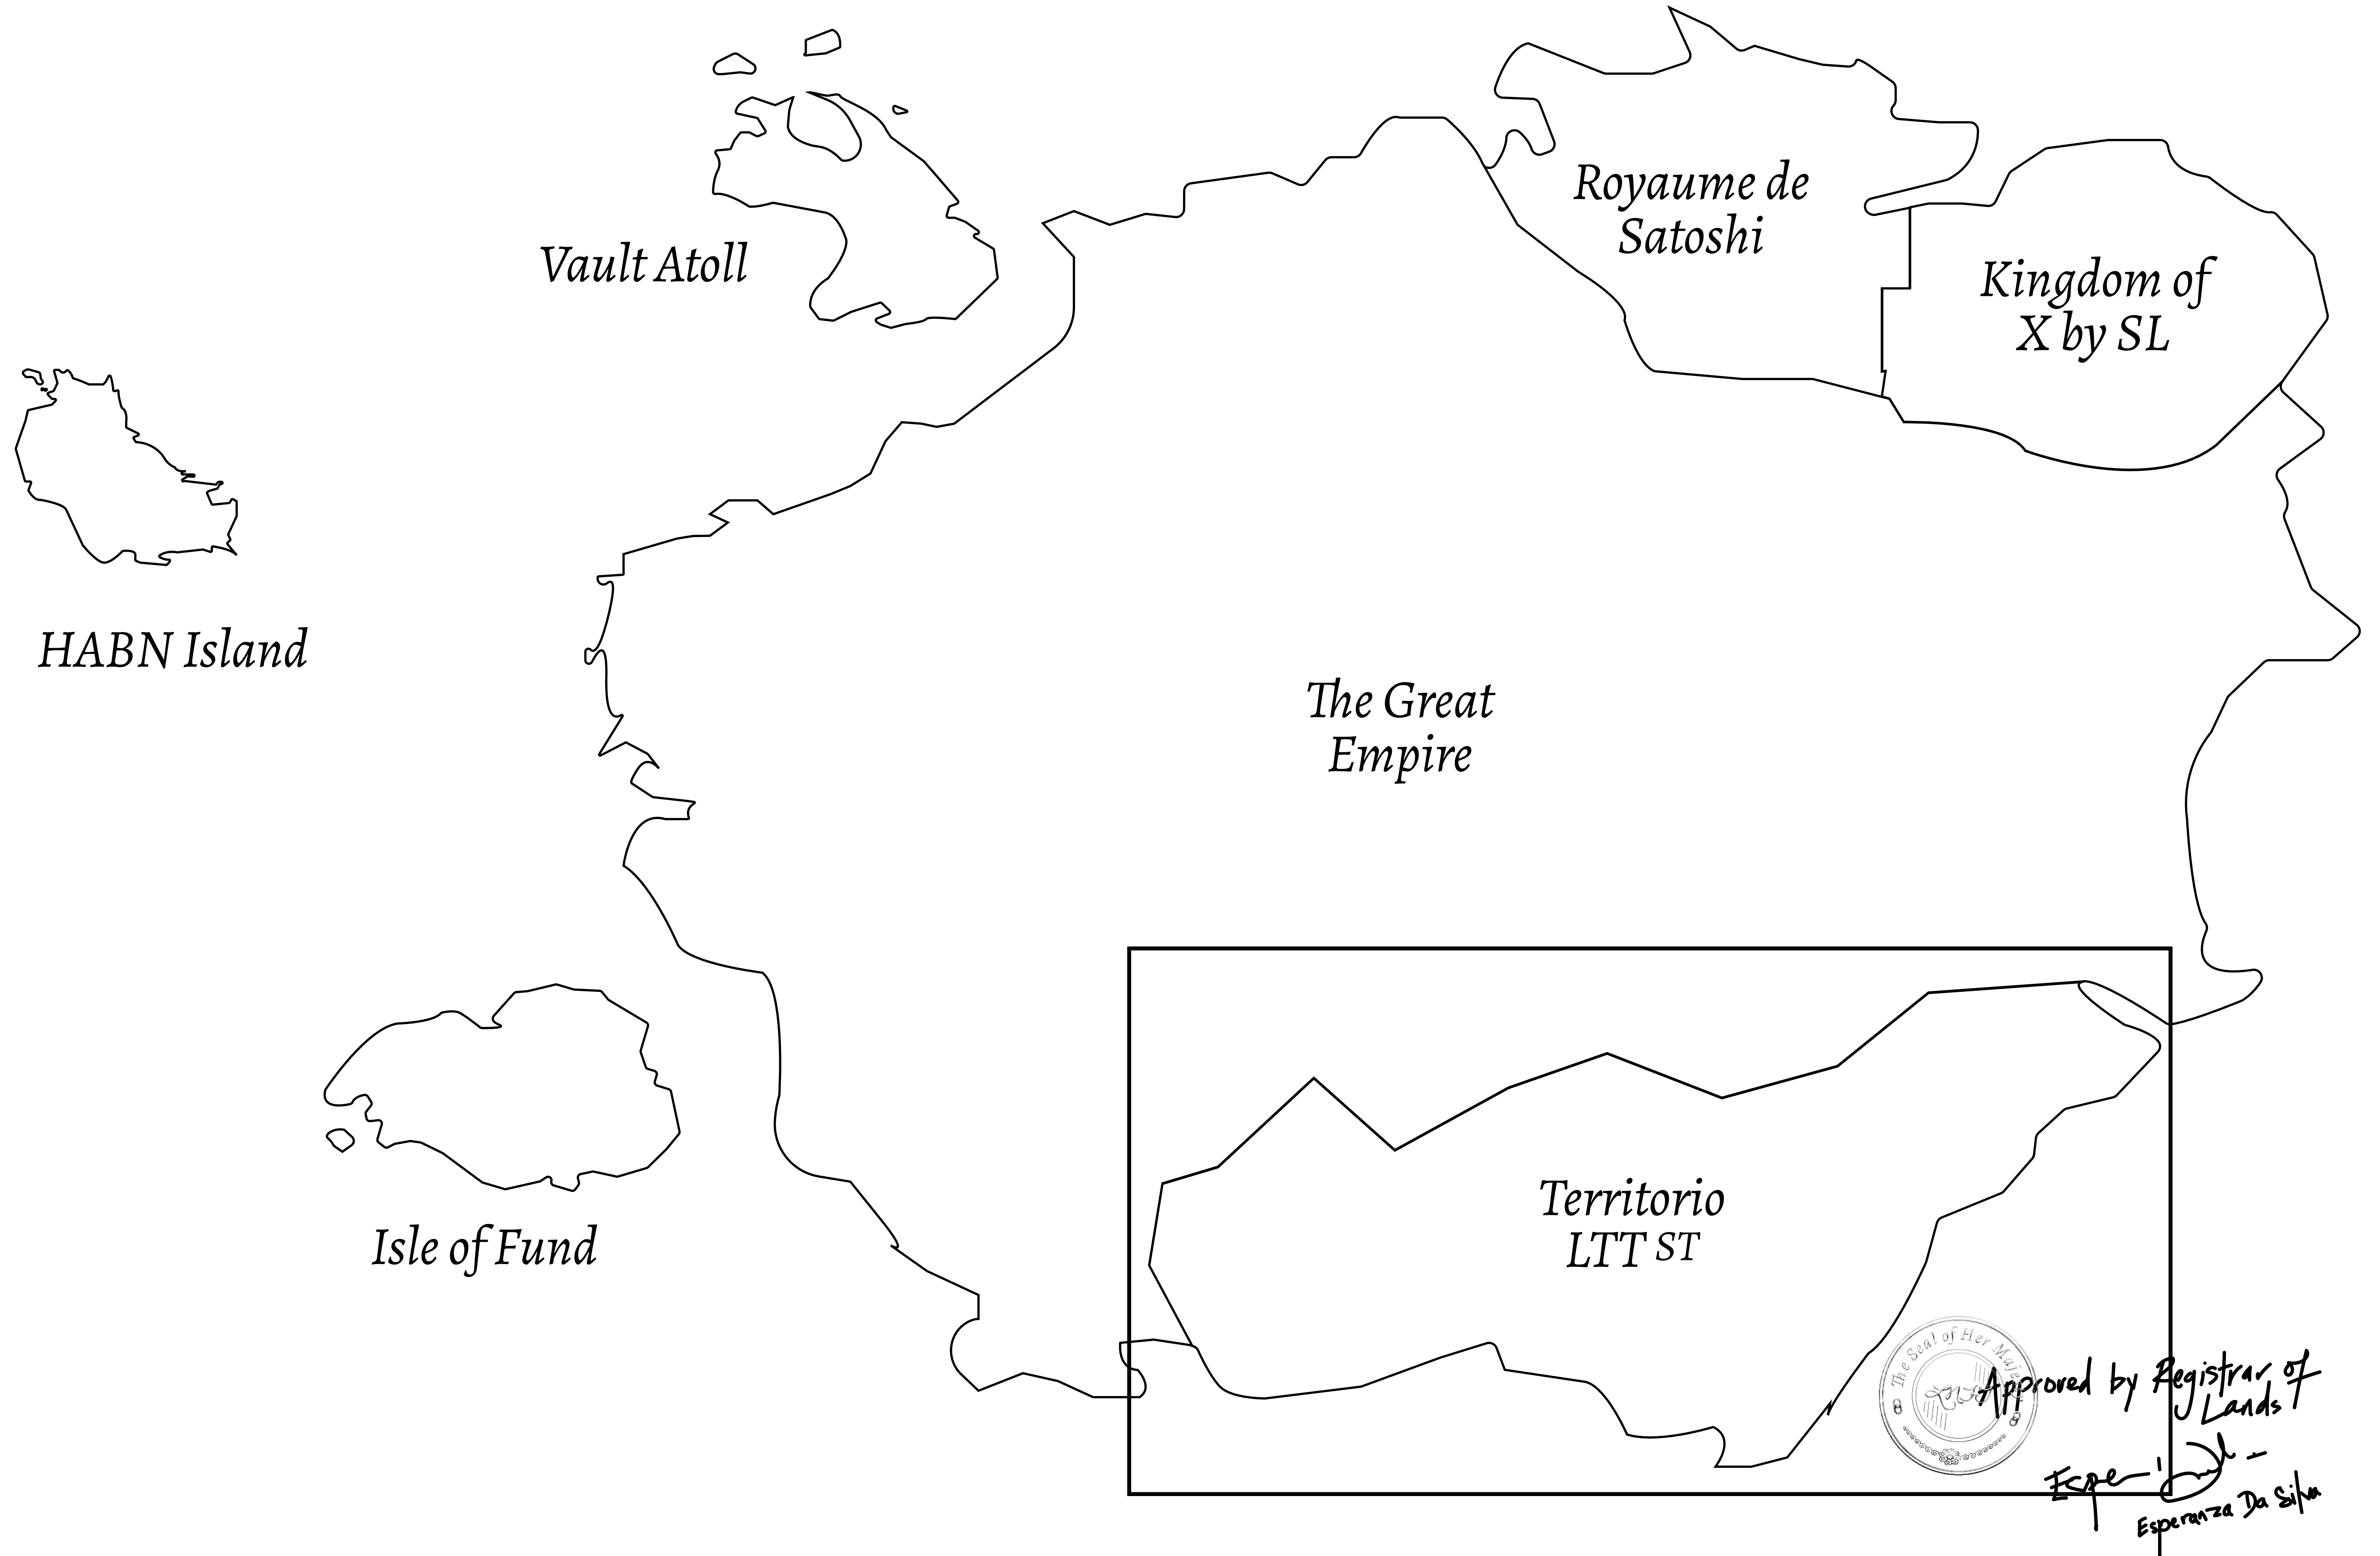

### THE SPANISH ARMADA

The most flamboyant of all of the states, this Spanish-speaking territory houses a clash of cultures. From the LTT trades in the El Mercado district to the solicitations for invites to the Great Empire, and even the traveling Caravans, it is a transient place; people are always on the move on the way to the Great Empire or a trek through the Dividing Range to the Royaume De Satoshi. Commerce uses derivations of LTT such as LTTE, LTTB, and LTTTC.

### GEOGRAPHY

COASTLINE	193.03 KM (119.94 MILES)
BORDERS	OCEAN, THE GREAT EMPIRE
HIGHEST POINT	MT ELEUTHERIA +1392 M
LOWEST POINT	PUERTO DE LTT 0 M
PLOTS	1045
SCALE	1:50000

<b>H.M. LNFT Land Registry</b>		TITLE NUMBER	
		<b>T0059-130921</b>	
ADMINISTRATIVE AREA	<b>TERRITORIO LTT ST</b>	ISSUED <b>13 September 2021</b> <i>B.I.</i>	SCALE <b>1/50000</b>
OWNER ENTITLEMENT	<b>Type W-T: Share of 0.1% of all BUN sales (rewarded in Credits) plus 1% of all LTT redeemed based on number of NFT Stories minted; Mint 4 NFT Stories</b>		

## THE GREAT DIVIDING RANGE

**OFFICIAL PERSPECTIVE SHEET FOR FILING**  
Indicate vantage point for each drawing. Copy and mark each sheet required prior to filing.

Guide - Vantage point should be indicated as shown in the diagram: