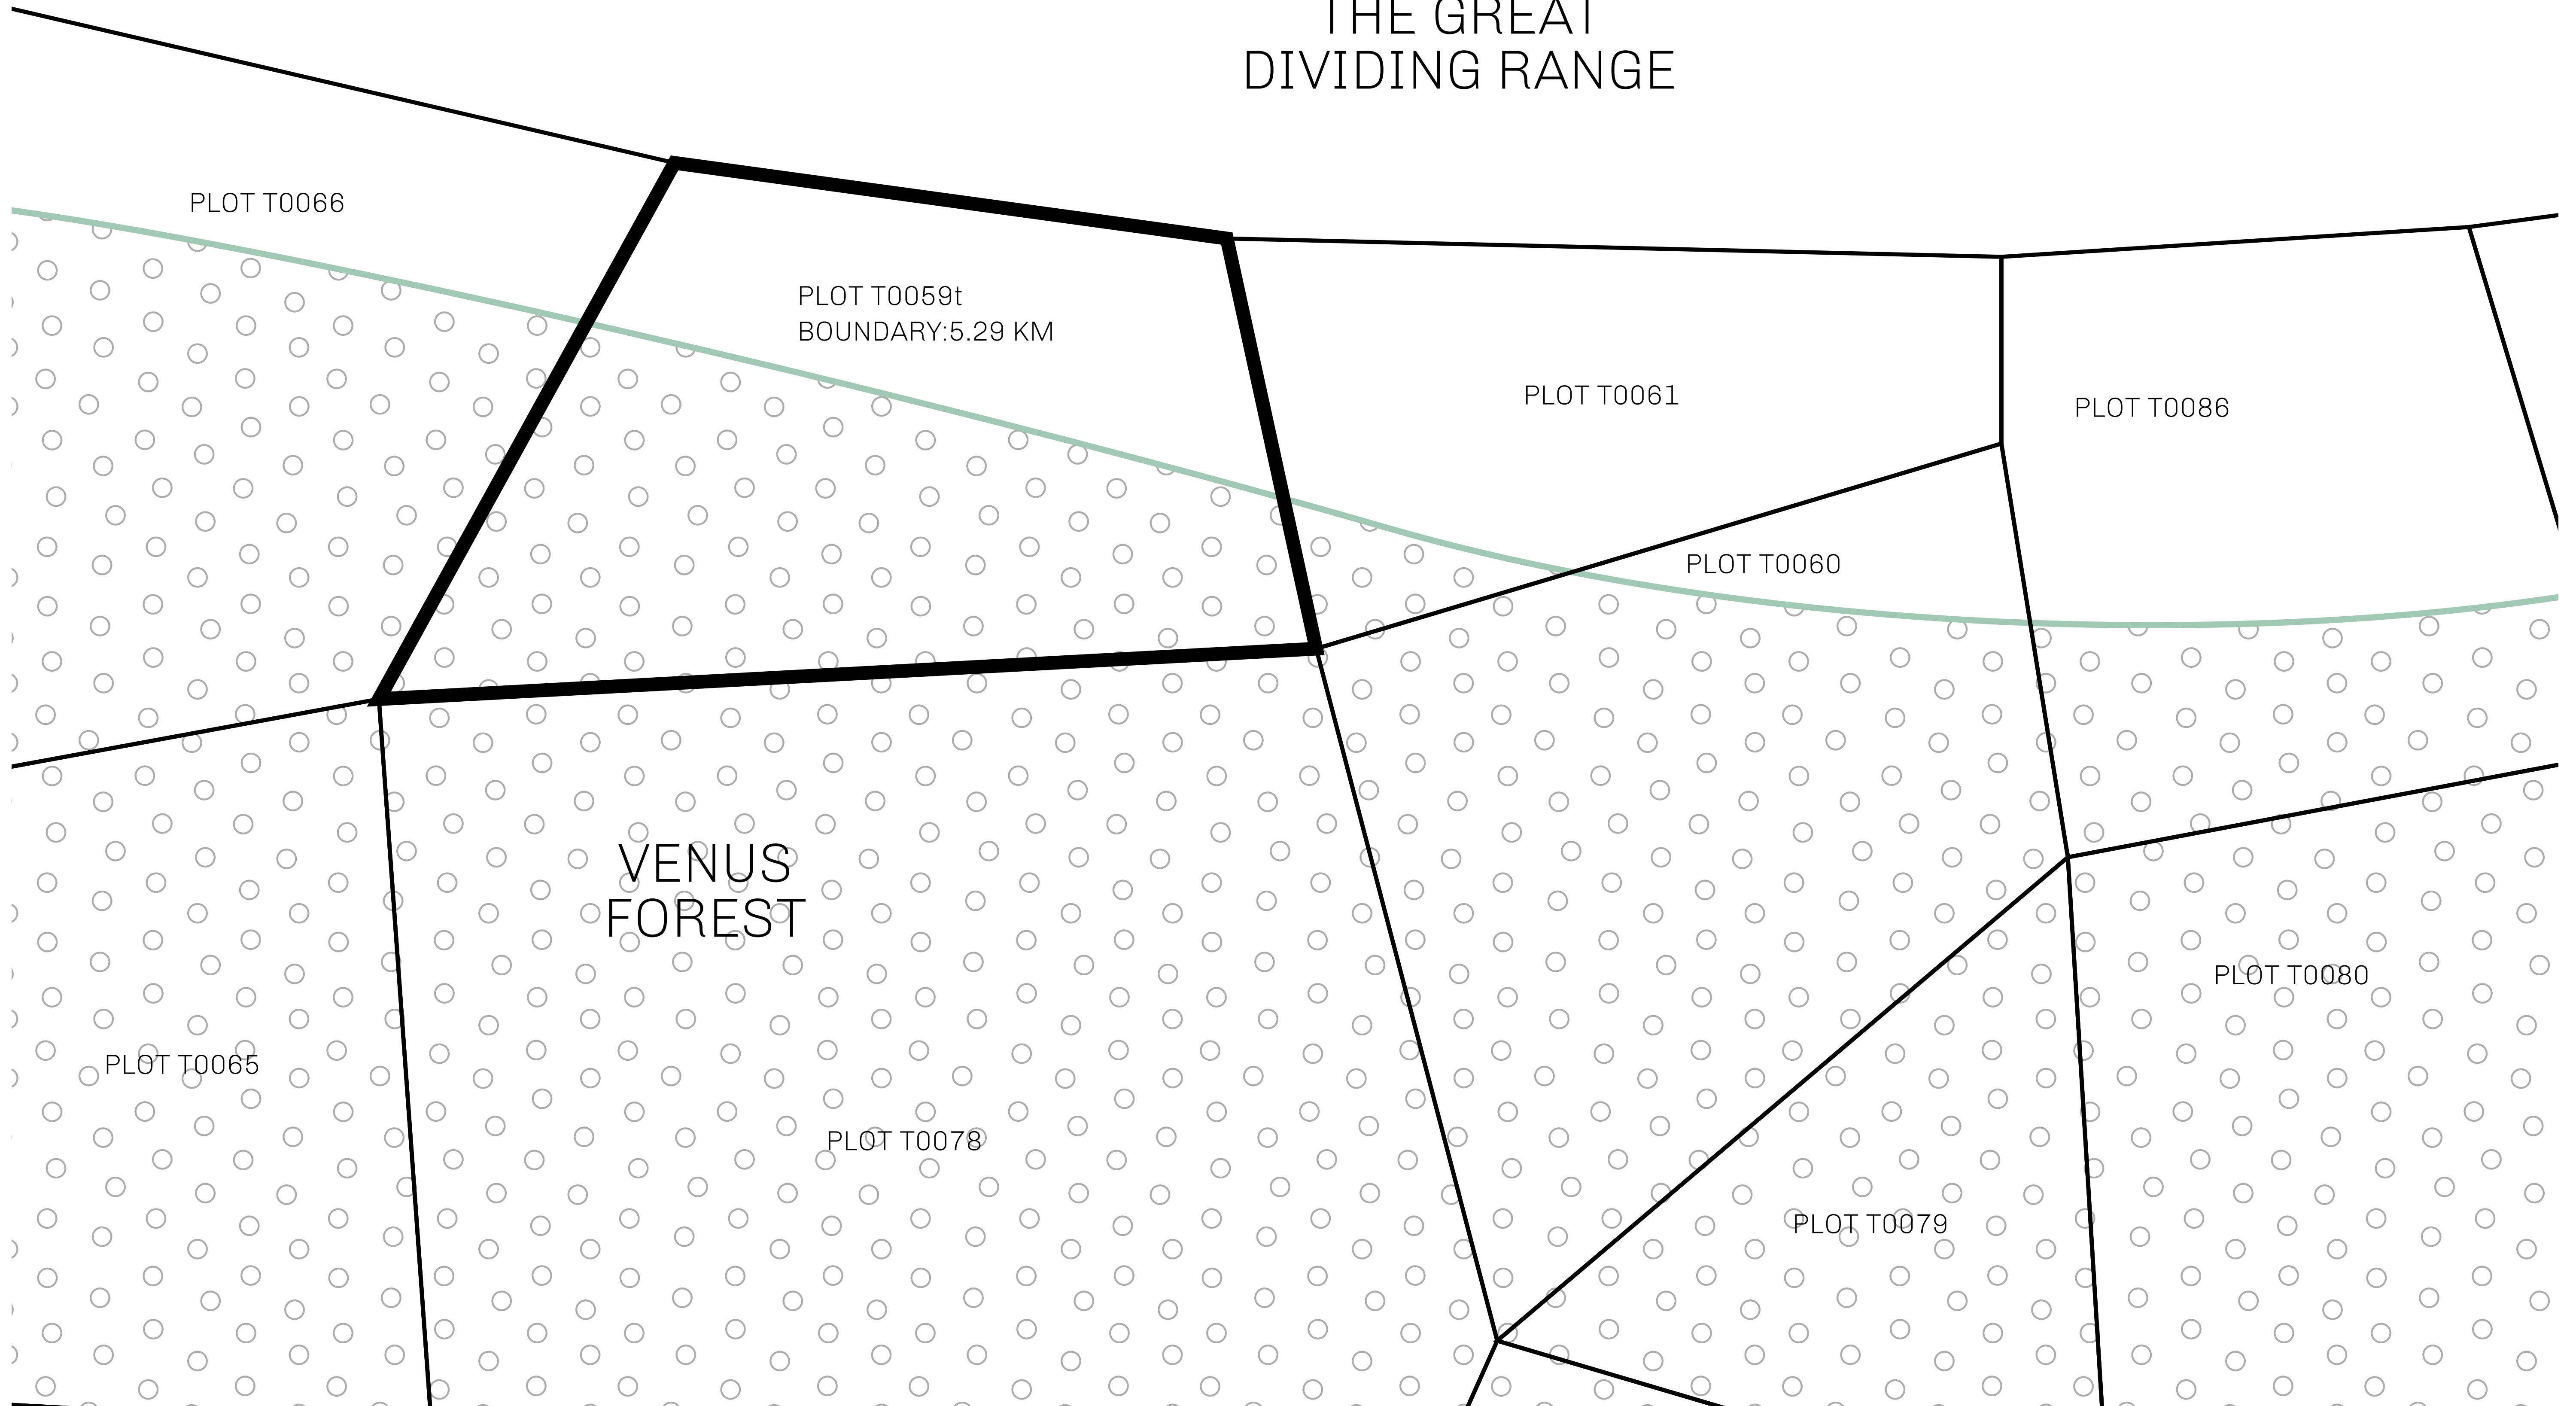

### GEOGRAPHY

COASTLINE	193.03 KM (119.94 MILES)
BORDERS	OCEAN, THE GREAT EMPIRE
HIGHEST POINT	MT ELEUTHERIA +1392 M
LOWEST POINT	PUERTO DE LTT 0 M
PLOTS	1045
SCALE	1:50000

<b>H.M. LNFT Land Registry</b>		TITLE NUMBER	
		<b>T0059-130921</b>	
ADMINISTRATIVE AREA	<b>TERRITORIO LTT ST</b>	ISSUED <b>13 September 2021</b> <i>B.I.</i>	SCALE <b>1/50000</b>
OWNER ENTITLEMENT	<b>Type W-T: Share of 0.1% of all BUN sales (rewarded in Credits) plus 1% of all LTT redeemed based on number of NFT Stories minted; Mint 4 NFT Stories</b>		

## THE GREAT DIVIDING RANGE

**OFFICIAL PERSPECTIVE SHEET FOR FILING**  
Indicate vantage point for each drawing. Copy and mark each sheet required prior to filing.

Guide - Vantage point should be indicated as shown in the diagram: