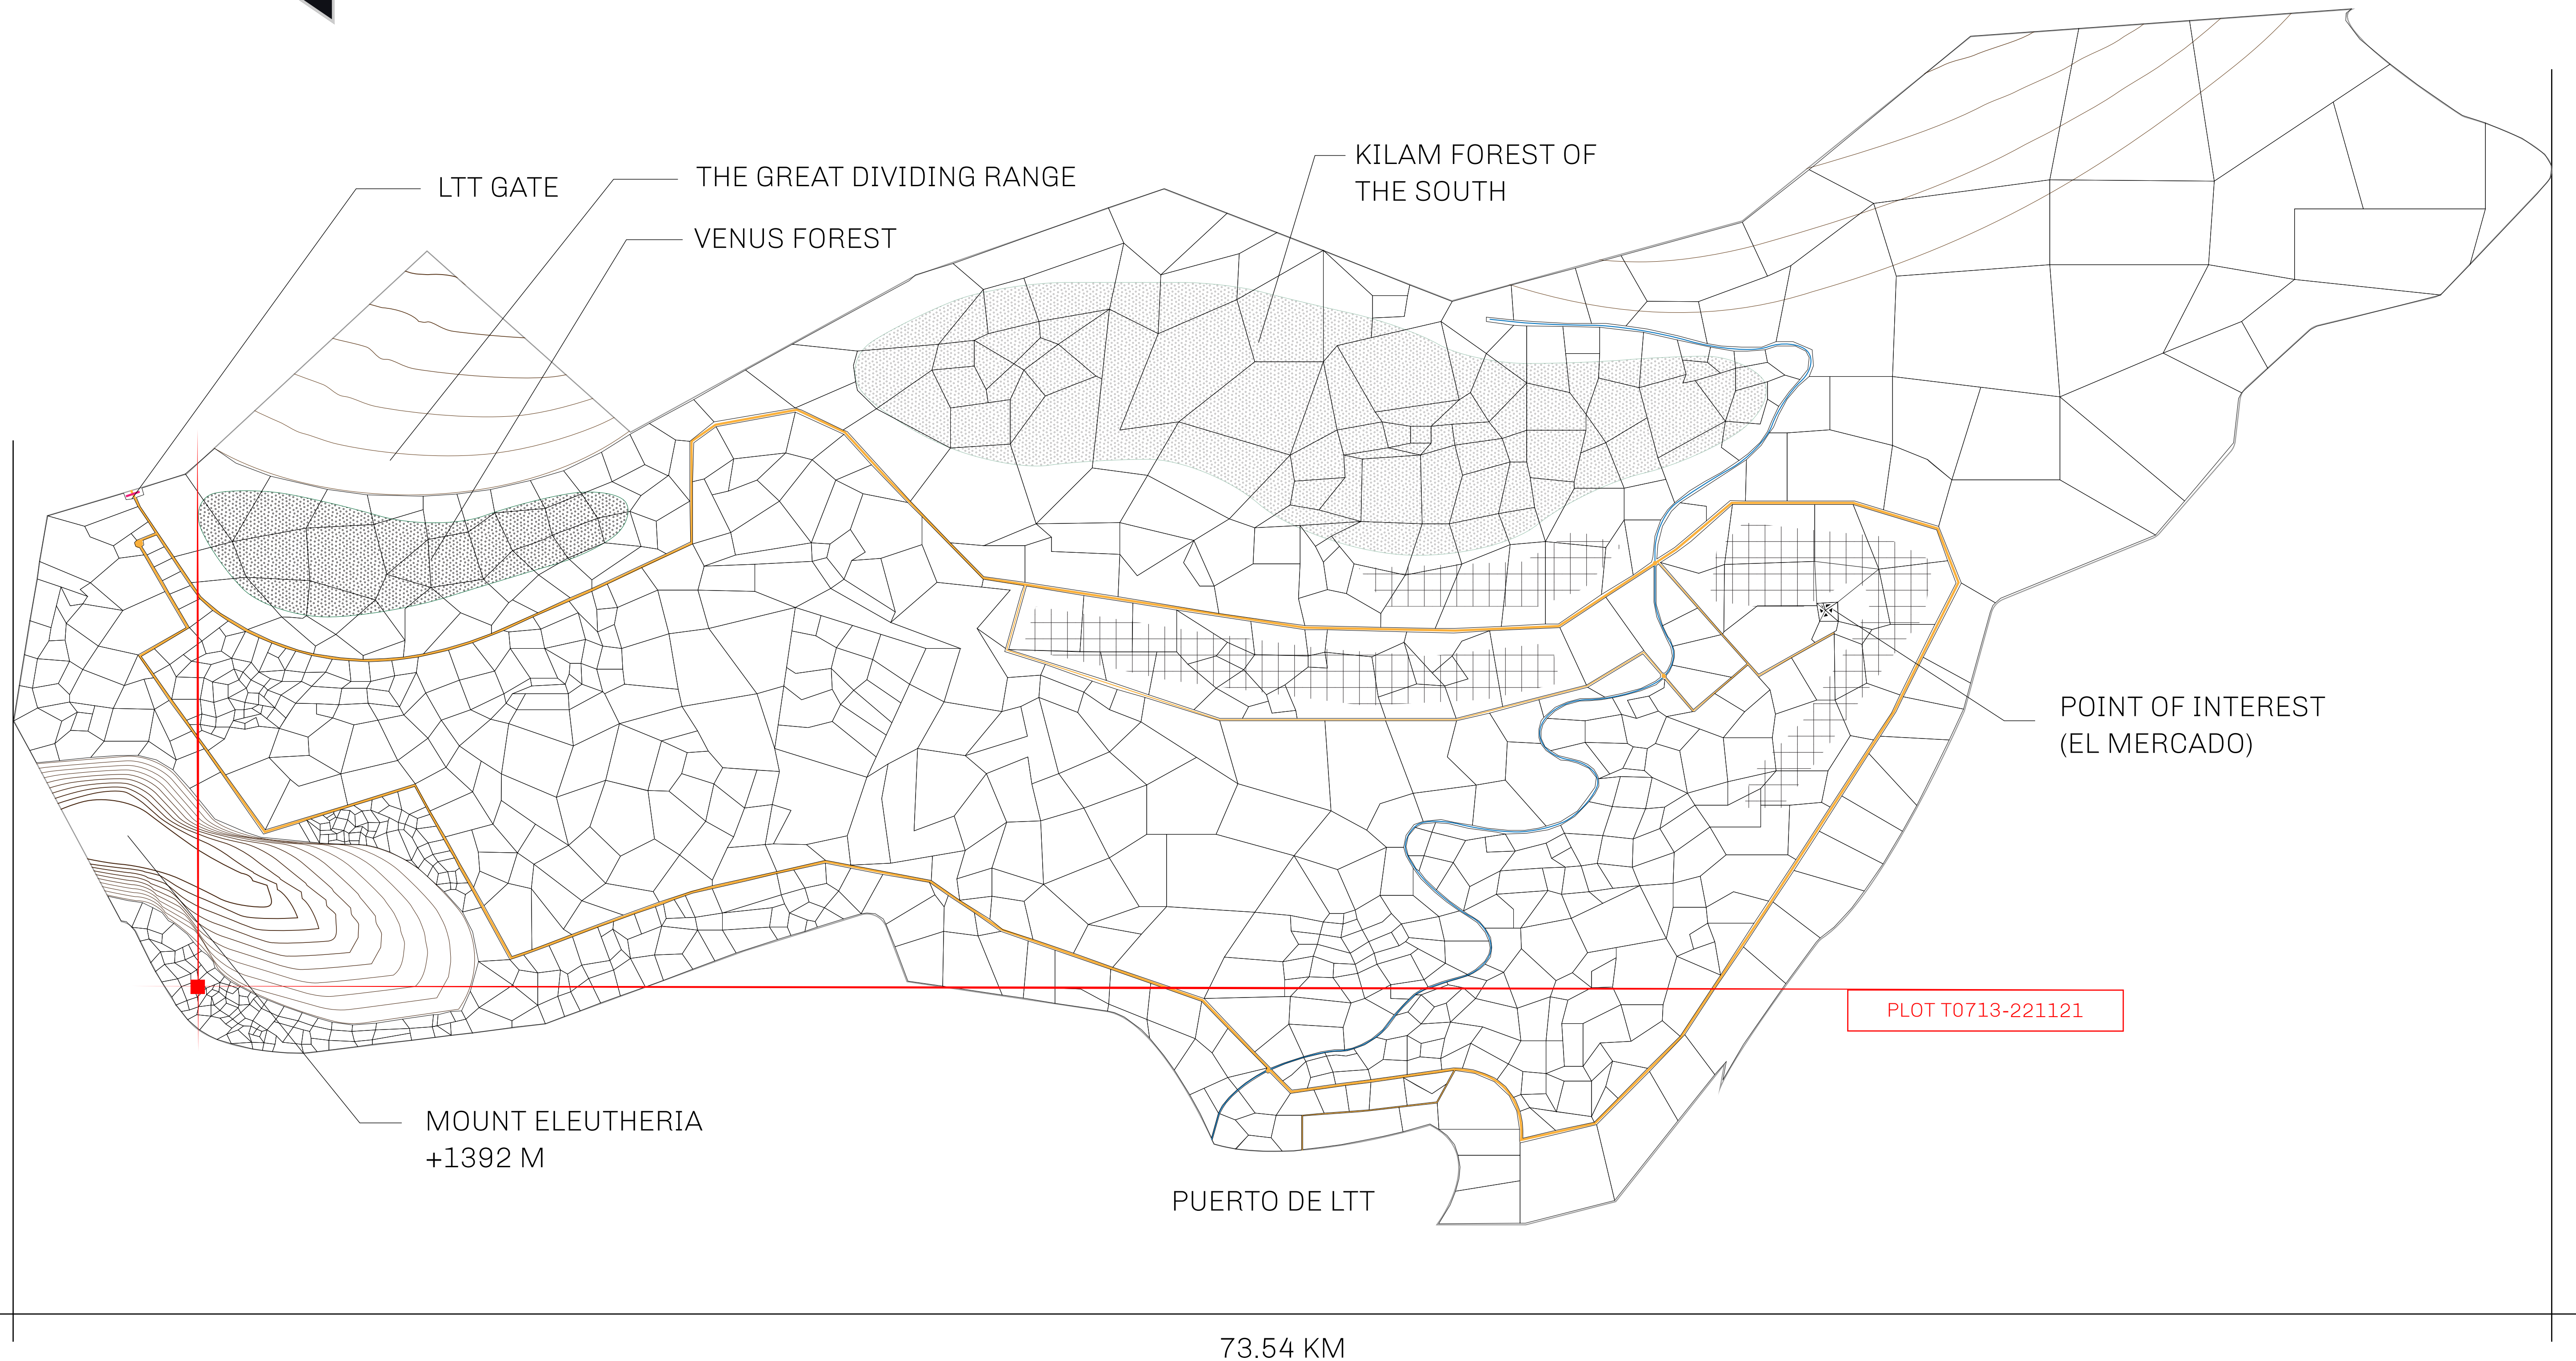

LOOT NFT WORLD

THE SPANISH ARMADA

The most flamboyant of all of the states, this Spanish-speaking territory houses a clash of cultures. From the LTT trades in the El Mercado district to the solicitations for invites to the Great Empire, and even the traveling Caravans, it is a transient place; people are always on the move on the way to the Great Empire or a trek through the Dividing Range to the Royaume De Satoshi. Commerce uses derivations of LTT such as LTTE, LTTB, and LTTC.

GEOGRAPHY

COASTLINE	193.03 KM (119.94 MILES)
BORDERS	OCEAN, THE GREAT EMPIRE
HIGHEST POINT	MT ELEUTHERIA +1392 M
LOWEST POINT	PUERTO DE LTT 0 M
PLOTS	1045
SCALE	1:50000

H.M. LNFT Land Registry		TITLE NUMBER	
		T0713-221121	
ADMINISTRATIVE AREA	TERRITORIO LTT ST	ISSUED 22 November 2021 <i>bl.</i>	SCALE 1/50000
OWNER ENTITLEMENT	Type W-T: Share of 0.1% of all BUN sales (rewarded in Credits) plus 1% of all LTT redeemed based on number of NFT Stories minted; Mint 4 NFT Stories		

Γ T0717

PLOT T0713
BOUNDARY: 1.35 KM

PLOT T0718

PLOT T0706

OT T0719

PLOT TC

OFFICIAL PERSPECTIVE SHEET FOR FILING
Indicate vantage point for each drawing. Copy and
mark each sheet required prior to filing.

Guide - Vantage point should be
indicated as shown in the diagram: