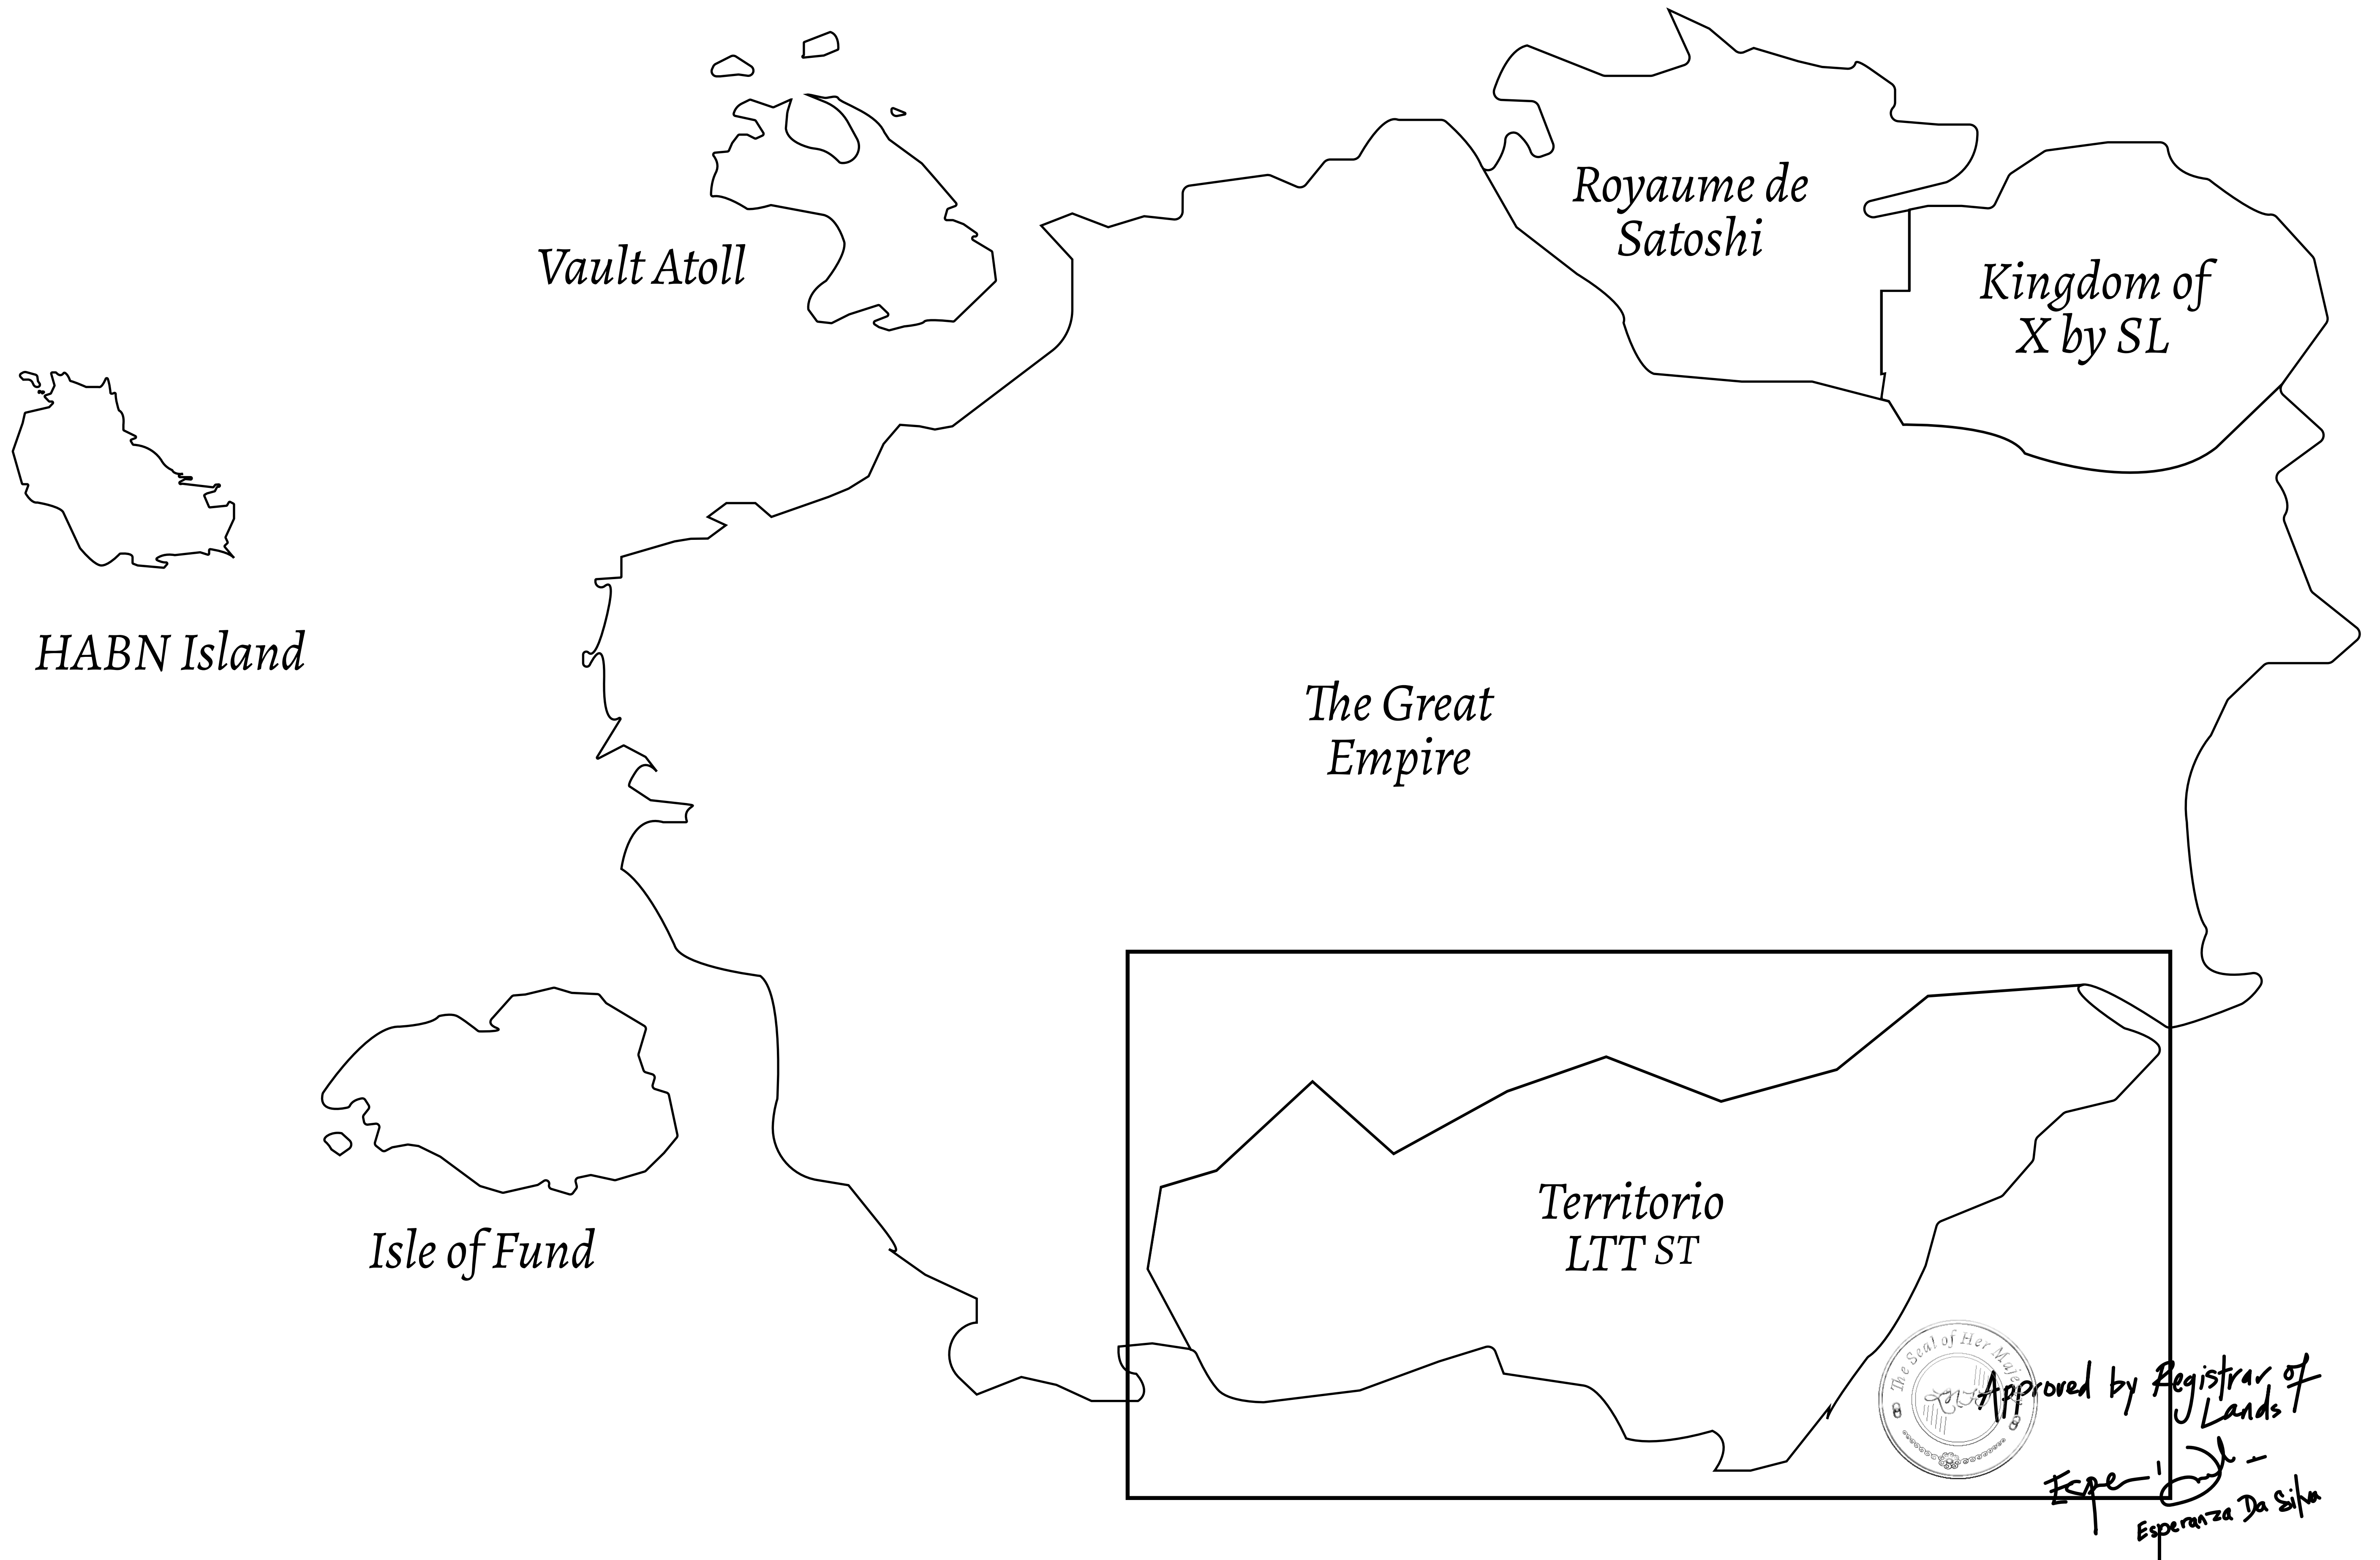

LOOT NFT WORLD

THE SPANISH ARMADA

The most flamboyant of all of the states, this Spanish-speaking territory houses a clash of cultures. From the LTT trades in the El Mercado district to the solicitations for invites to the Great Empire, and even the traveling Caravans, it is a transient place; people are always on the move on the way to the Great Empire or a trek through the Dividing Range to the Royaume De Satoshi. Commerce uses derivations of LTT such as LTTE, LTTB, and LTTC.

GEOGRAPHY

COASTLINE	193.03 KM (119.94 MILES)
BORDERS	OCEAN, THE GREAT EMPIRE
HIGHEST POINT	MT ELEUTHERIA +1392 M
LOWEST POINT	PUERTO DE LTT 0 M
PLOTS	1045
SCALE	1:50000

H.M. LNFT Land Registry		TITLE NUMBER	
		T0713-221121	
ADMINISTRATIVE AREA	TERRITORIO LTT ST	ISSUED 22 November 2021 <i>bl.</i>	SCALE 1/50000
OWNER ENTITLEMENT	Type W-T: Share of 0.1% of all BUN sales (rewarded in Credits) plus 1% of all LTT redeemed based on number of NFT Stories minted; Mint 4 NFT Stories		

Γ T0717

PLOT T0713
BOUNDARY: 1.35 KM

PLOT T0718

PLOT T0706

OT T0719

PLOT TC

OFFICIAL PERSPECTIVE SHEET FOR FILING
Indicate vantage point for each drawing. Copy and
mark each sheet required prior to filing.

Guide - Vantage point should be
indicated as shown in the diagram: