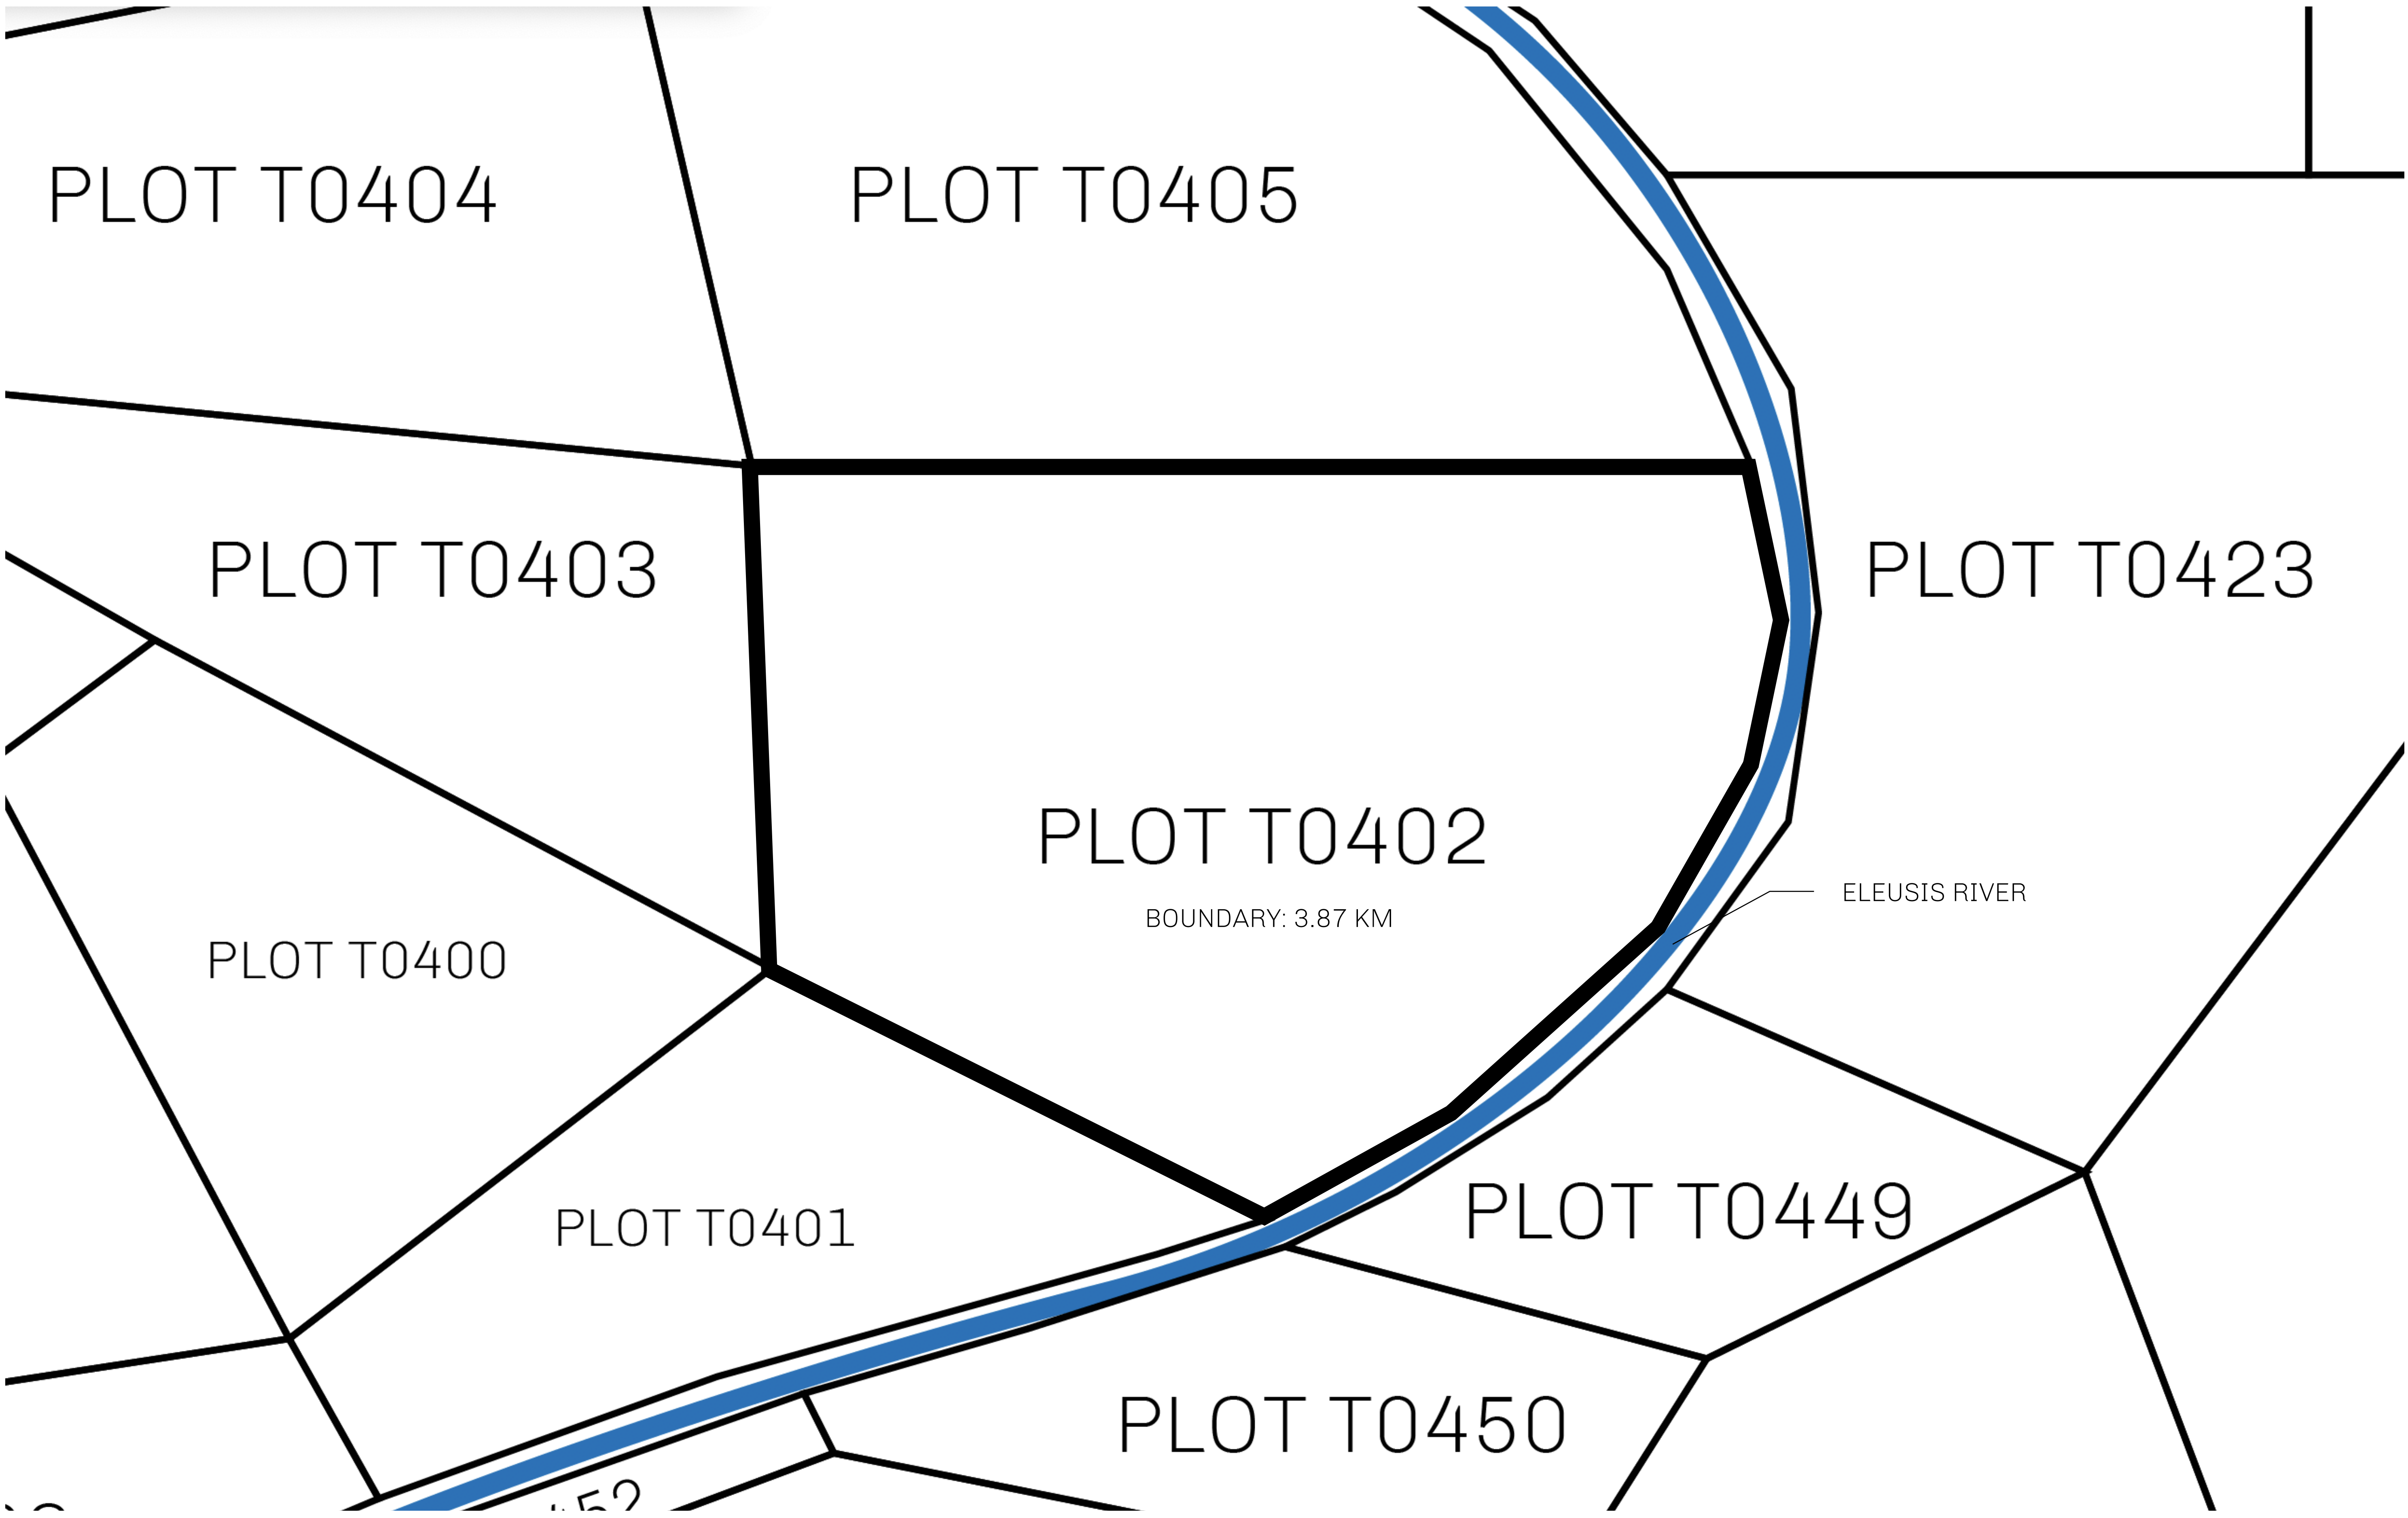

LOOT NFT WORLD

THE SPANISH ARMADA

The most flamboyant of all of the states, this Spanish-speaking territory houses a clash of cultures. From the LTT trades in the El Mercado district to the solicitations for invites to the Great Empire, and even the traveling Caravans, it is a transient place; people are always on the move on the way to the Great Empire or a trek through the Dividing Range to the Royaume De Satoshi. Commerce uses derivations of LTT such as LTTE, LTTB, and LTTC.

GEOGRAPHY

COASTLINE	193.03 KM (119.94 MILES)
BORDERS	OCEAN, THE GREAT EMPIRE
HIGHEST POINT	MT ELEUTHERIA +1392 M
LOWEST POINT	PUERTO DE LTT 0 M
PLOTS	1045
SCALE	1:50000

H.M. LNFT Land Registry		TITLE NUMBER	
		T0402-201121	
ADMINISTRATIVE AREA	TERRITORIO LTT ST	ISSUED 20 November 2021 <i>bl.</i>	SCALE 1/50000
OWNER ENTITLEMENT	Type W-T: Share of 0.1% of all BUN sales (rewarded in Credits) plus 1% of all LTT redeemed based on number of NFT Stories minted; Mint 4 NFT Stories		

OFFICIAL PERSPECTIVE SHEET FOR FILING
Indicate vantage point for each drawing. Copy and
mark each sheet required prior to filing.

Guide - Vantage point should be
indicated as shown in the diagram: