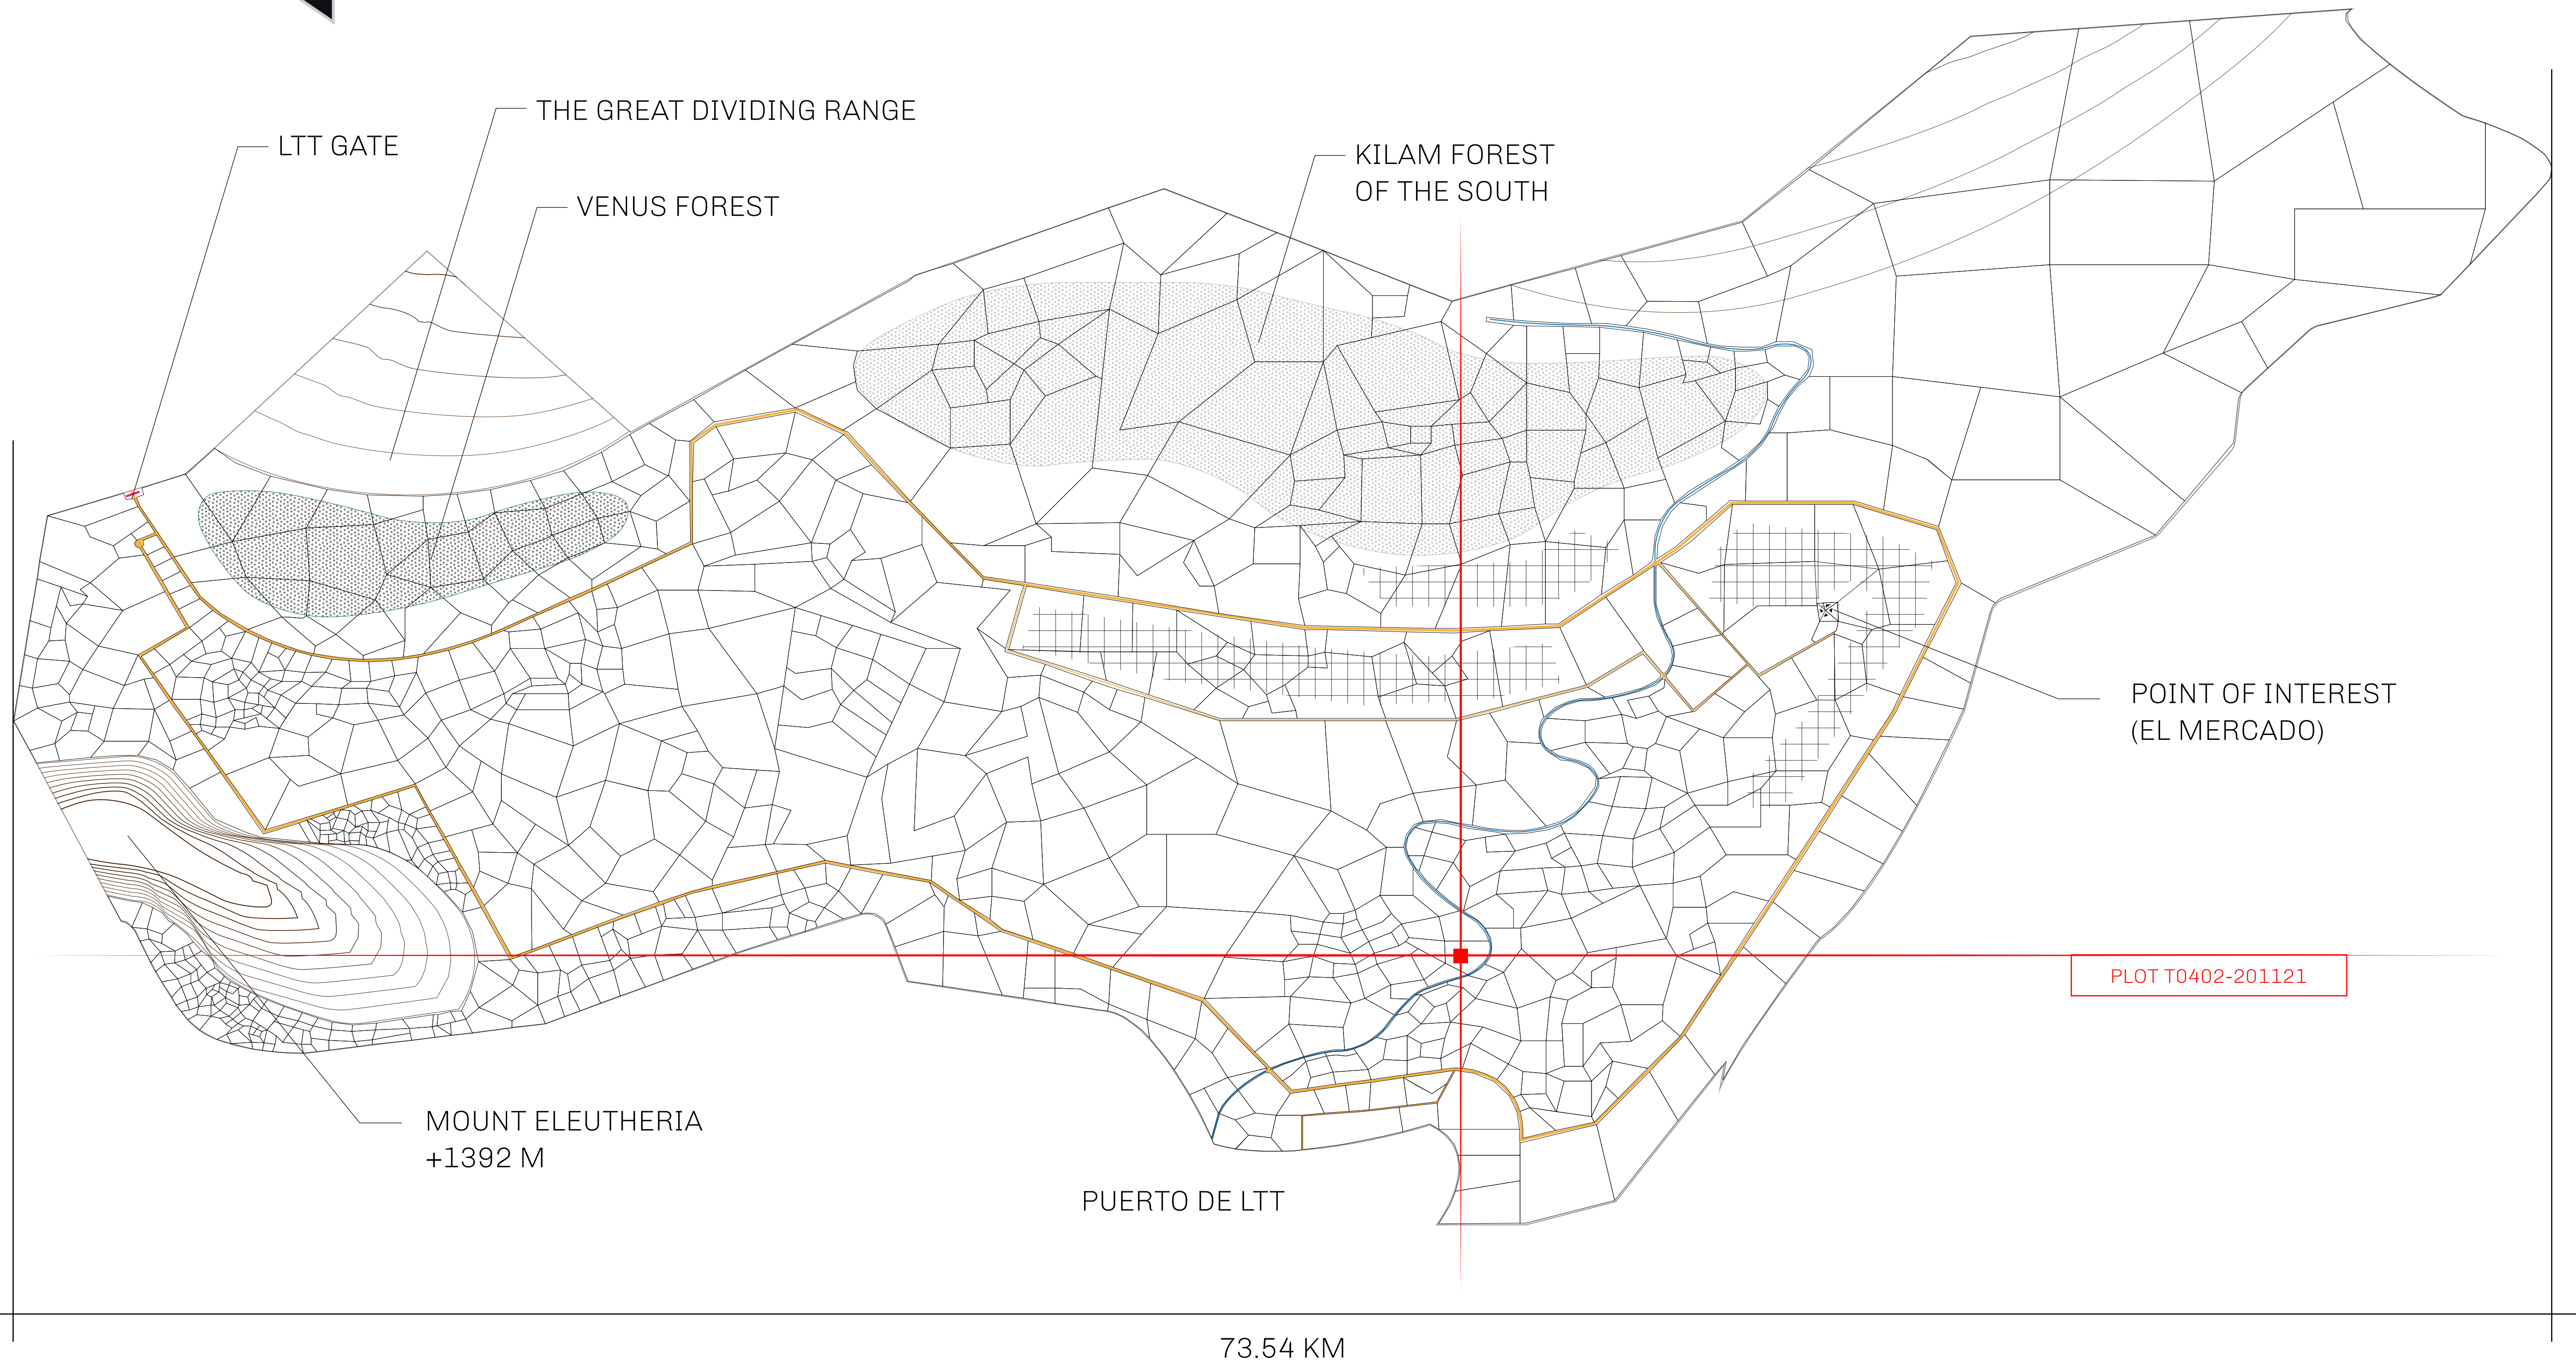

LOOT NFT WORLD

THE SPANISH ARMADA

The most flamboyant of all of the states, this Spanish-speaking territory houses a clash of cultures. From the LTT trades in the El Mercado district to the solicitations for invites to the Great Empire, and even the traveling Caravans, it is a transient place; people are always on the move on the way to the Great Empire or a trek through the Dividing Range to the Royaume De Satoshi. Commerce uses derivations of LTT such as LTTE, LTTB, and LTTC.

GEOGRAPHY

COASTLINE	193.03 KM (119.94 MILES)
BORDERS	OCEAN, THE GREAT EMPIRE
HIGHEST POINT	MT ELEUTHERIA +1392 M
LOWEST POINT	PUERTO DE LTT 0 M
PLOTS	1045
SCALE	1:50000

H.M. LNFT Land Registry		TITLE NUMBER	
		T0402-201121	
ADMINISTRATIVE AREA	TERRITORIO LTT ST	ISSUED 20 November 2021 <i>bl.</i>	SCALE 1/50000
OWNER ENTITLEMENT	Type W-T: Share of 0.1% of all BUN sales (rewarded in Credits) plus 1% of all LTT redeemed based on number of NFT Stories minted; Mint 4 NFT Stories		

OFFICIAL PERSPECTIVE SHEET FOR FILING
Indicate vantage point for each drawing. Copy and
mark each sheet required prior to filing.

Guide - Vantage point should be
indicated as shown in the diagram: