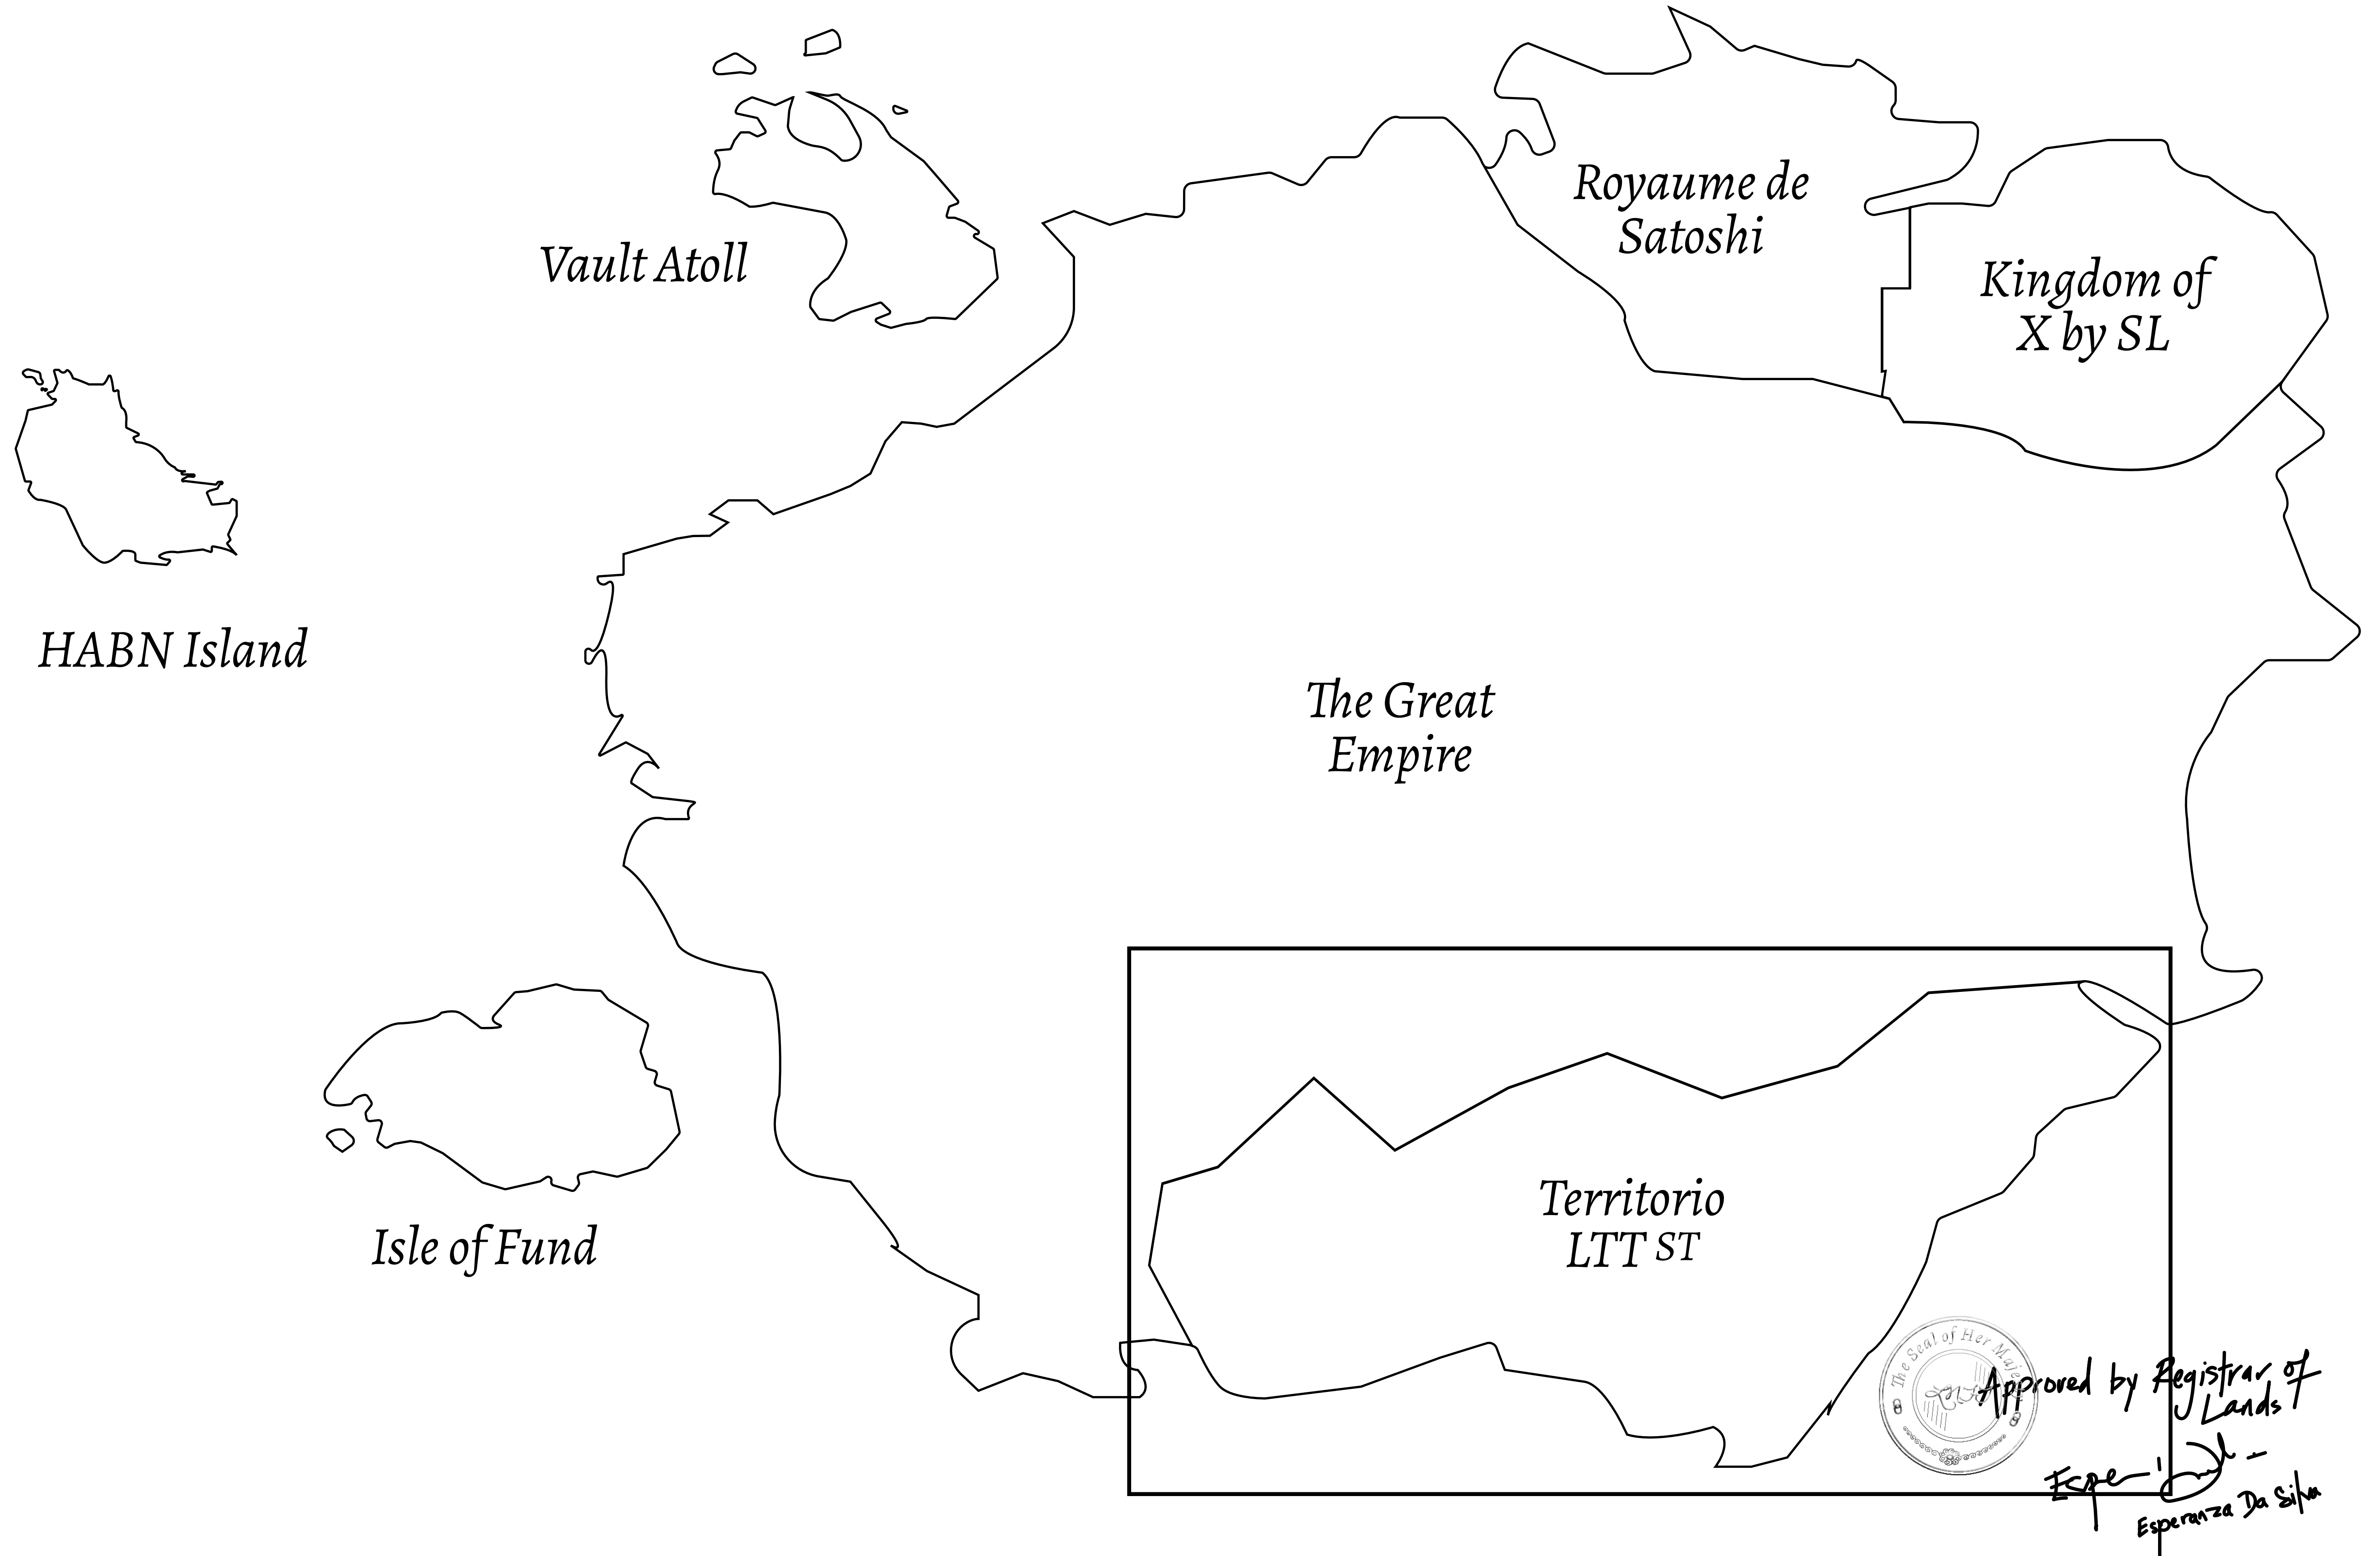

LOOT NFT WORLD

THE SPANISH ARMADA

The most flamboyant of all of the states, this Spanish-speaking territory houses a clash of cultures. From the LTT trades in the El Mercado district to the solicitations for invites to the Great Empire, and even the traveling Caravans, it is a transient place; people are always on the move on the way to the Great Empire or a trek through the Dividing Range to the Royaume De Satoshi. Commerce uses derivations of LTT such as LTTE, LTTB, and LTTC.

GEOGRAPHY

COASTLINE	193.03 KM (119.94 MILES)
BORDERS	OCEAN, THE GREAT EMPIRE
HIGHEST POINT	MT ELEUTHERIA +1392 M
LOWEST POINT	PUERTO DE LTT 0 M
PLOTS	1045
SCALE	1:50000

H.M. LNFT Land Registry		TITLE NUMBER	
		T0402-201121	
ADMINISTRATIVE AREA	TERRITORIO LTT ST	ISSUED 20 November 2021 <i>bl.</i>	SCALE 1/50000
OWNER ENTITLEMENT	Type W-T: Share of 0.1% of all BUN sales (rewarded in Credits) plus 1% of all LTT redeemed based on number of NFT Stories minted; Mint 4 NFT Stories		