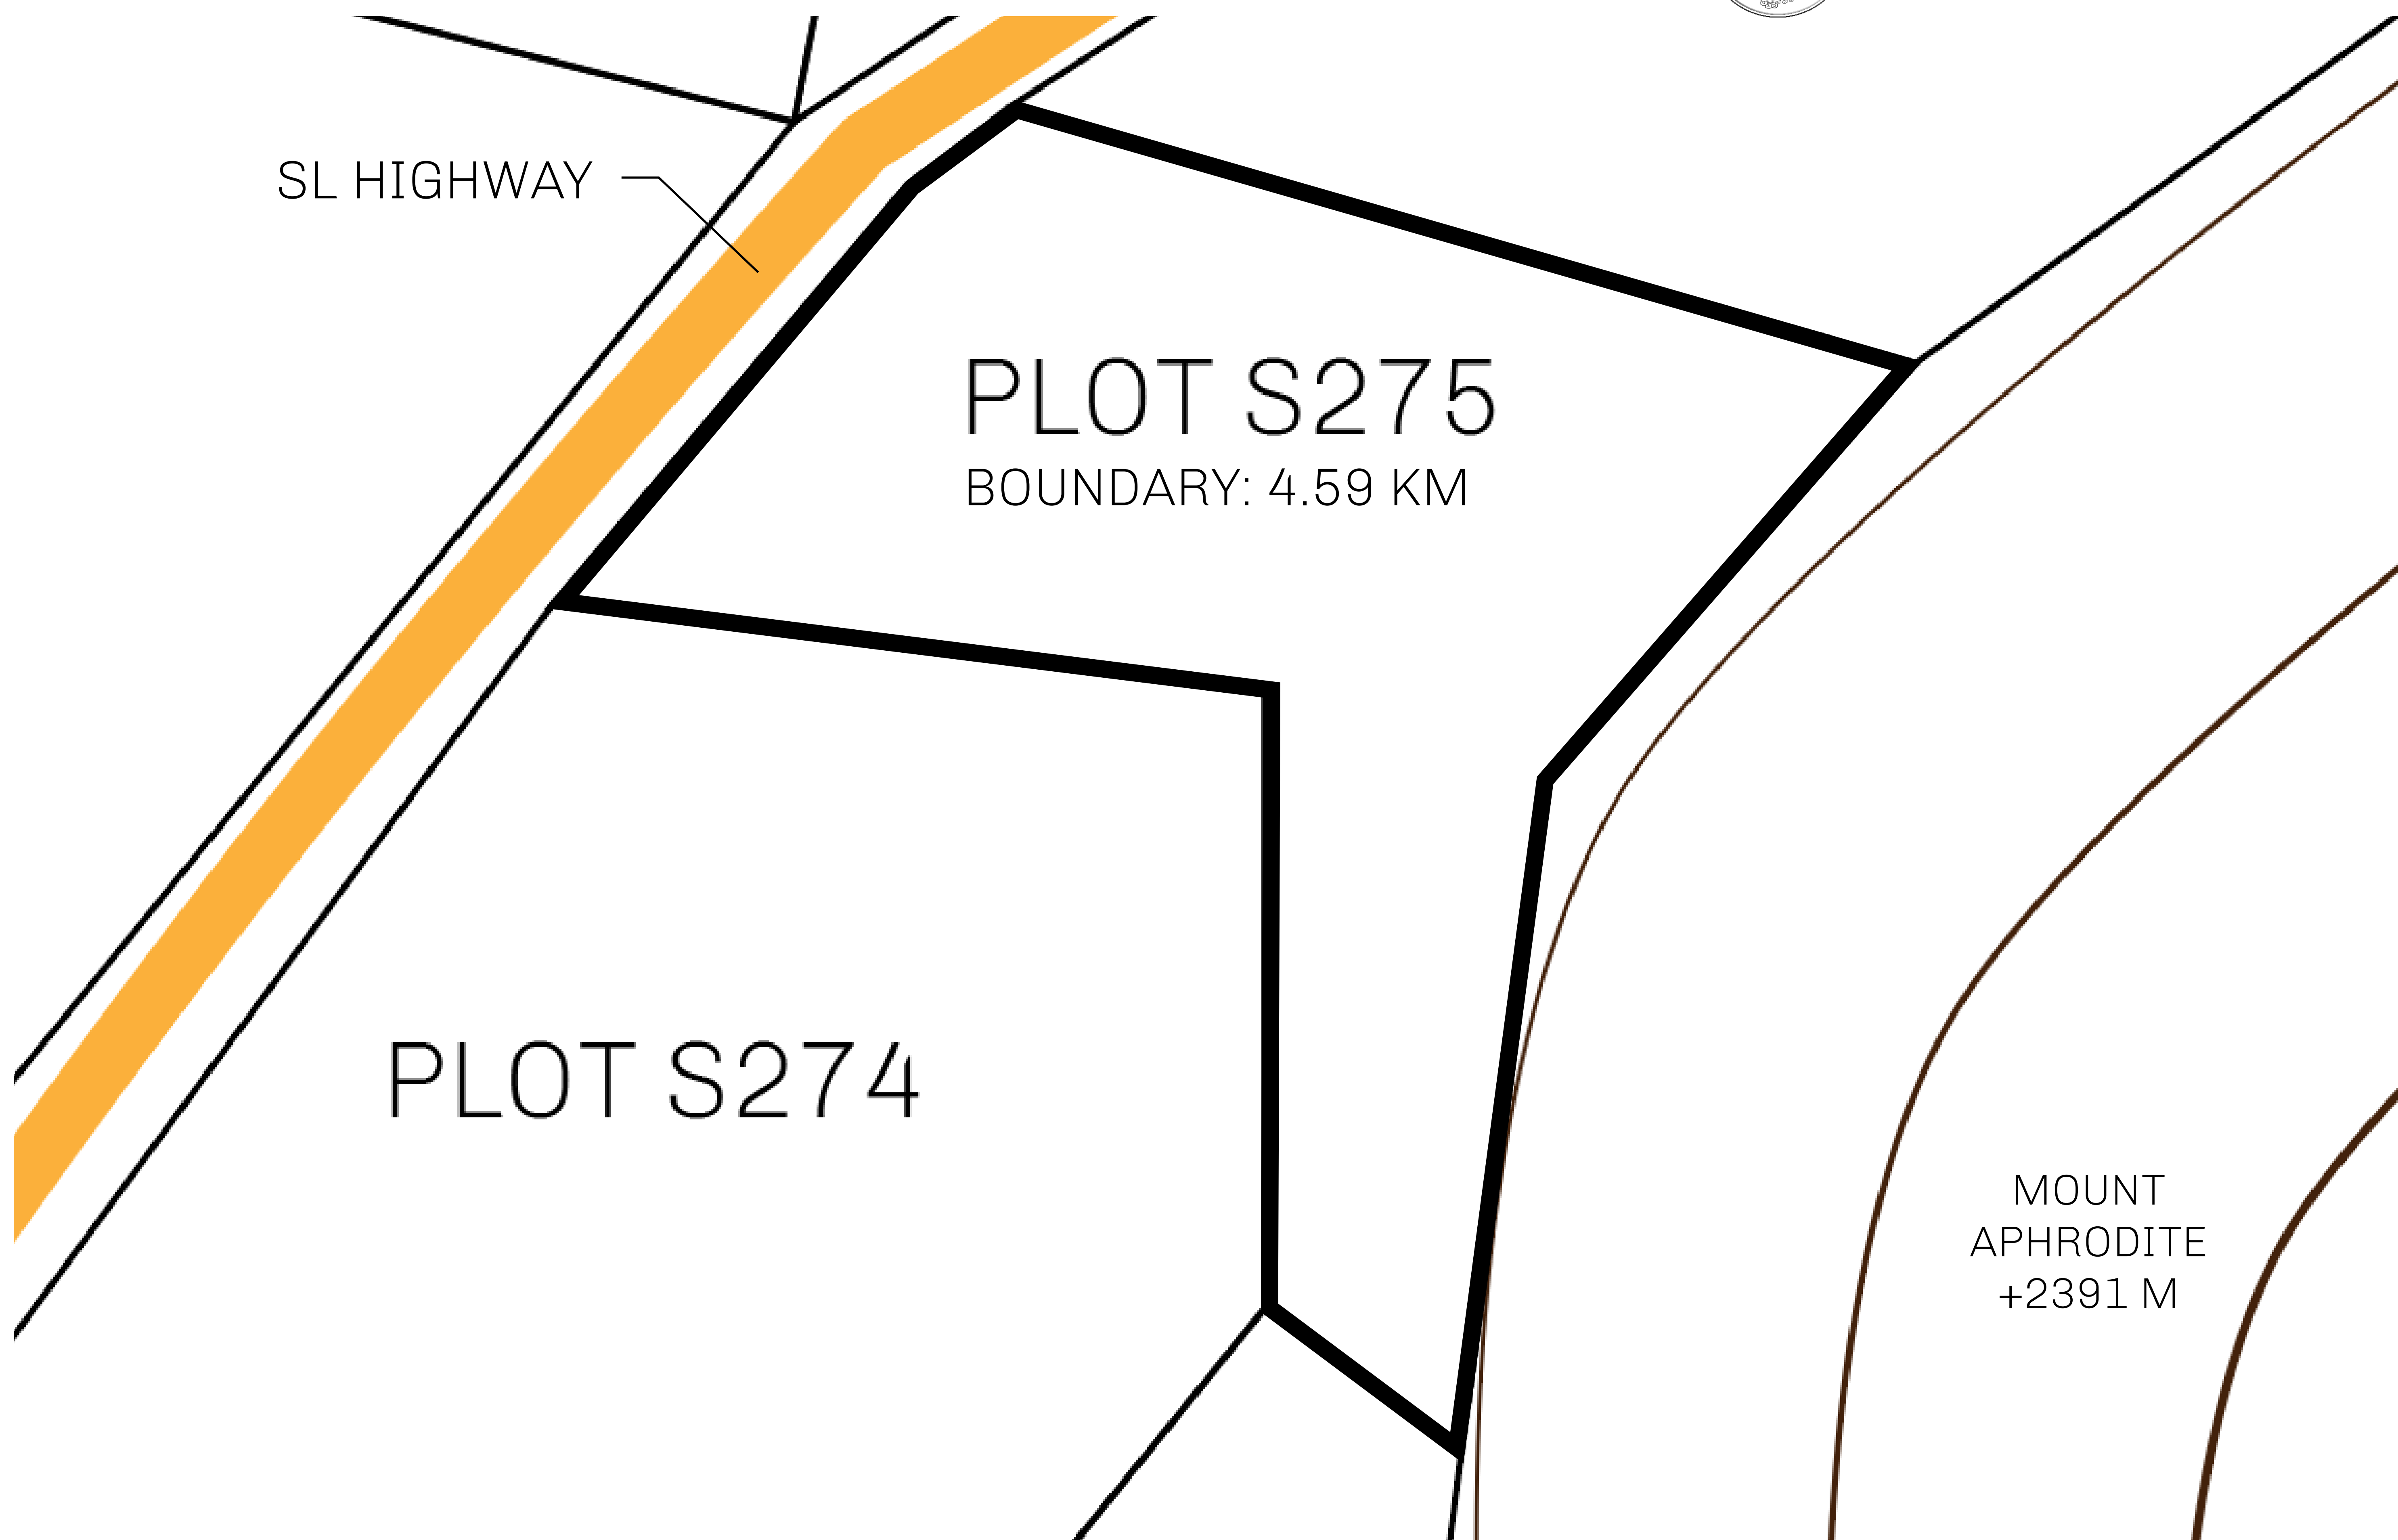

LOOT NFT WORLD

Vault Atoll

HABN Island

Isle of Fund

*The Great
Empire*

*Royaume de
Satoshi*

*Kingdom of
X by SL*

*Territorio
LTT ST*

GEOGRAPHY

COASTLINE	131 KM (81.40 MILES)
BORDERS	OCEAN, THE GREAT EMPIRE, X BY SL
HIGHEST POINT	MOUNT MEROPE +3588 M
LOWEST POINT	THE PORT OF SATOSHI 0 M
PLOTS	331
SCALE	1:50000

H.M. LNFT Land Registry		TITLE NUMBER	
		S275-221121	
ADMINISTRATIVE AREA	ROYAUME DE SATOSHI	ISSUED 22 November 2021 <i>bl.</i>	SCALE 1/50000
OWNER ENTITLEMENT	Type W-SL: Share of 1% of all LTT redeemed based on number of NFT Stories minted; Mint 4 NFT Stories		