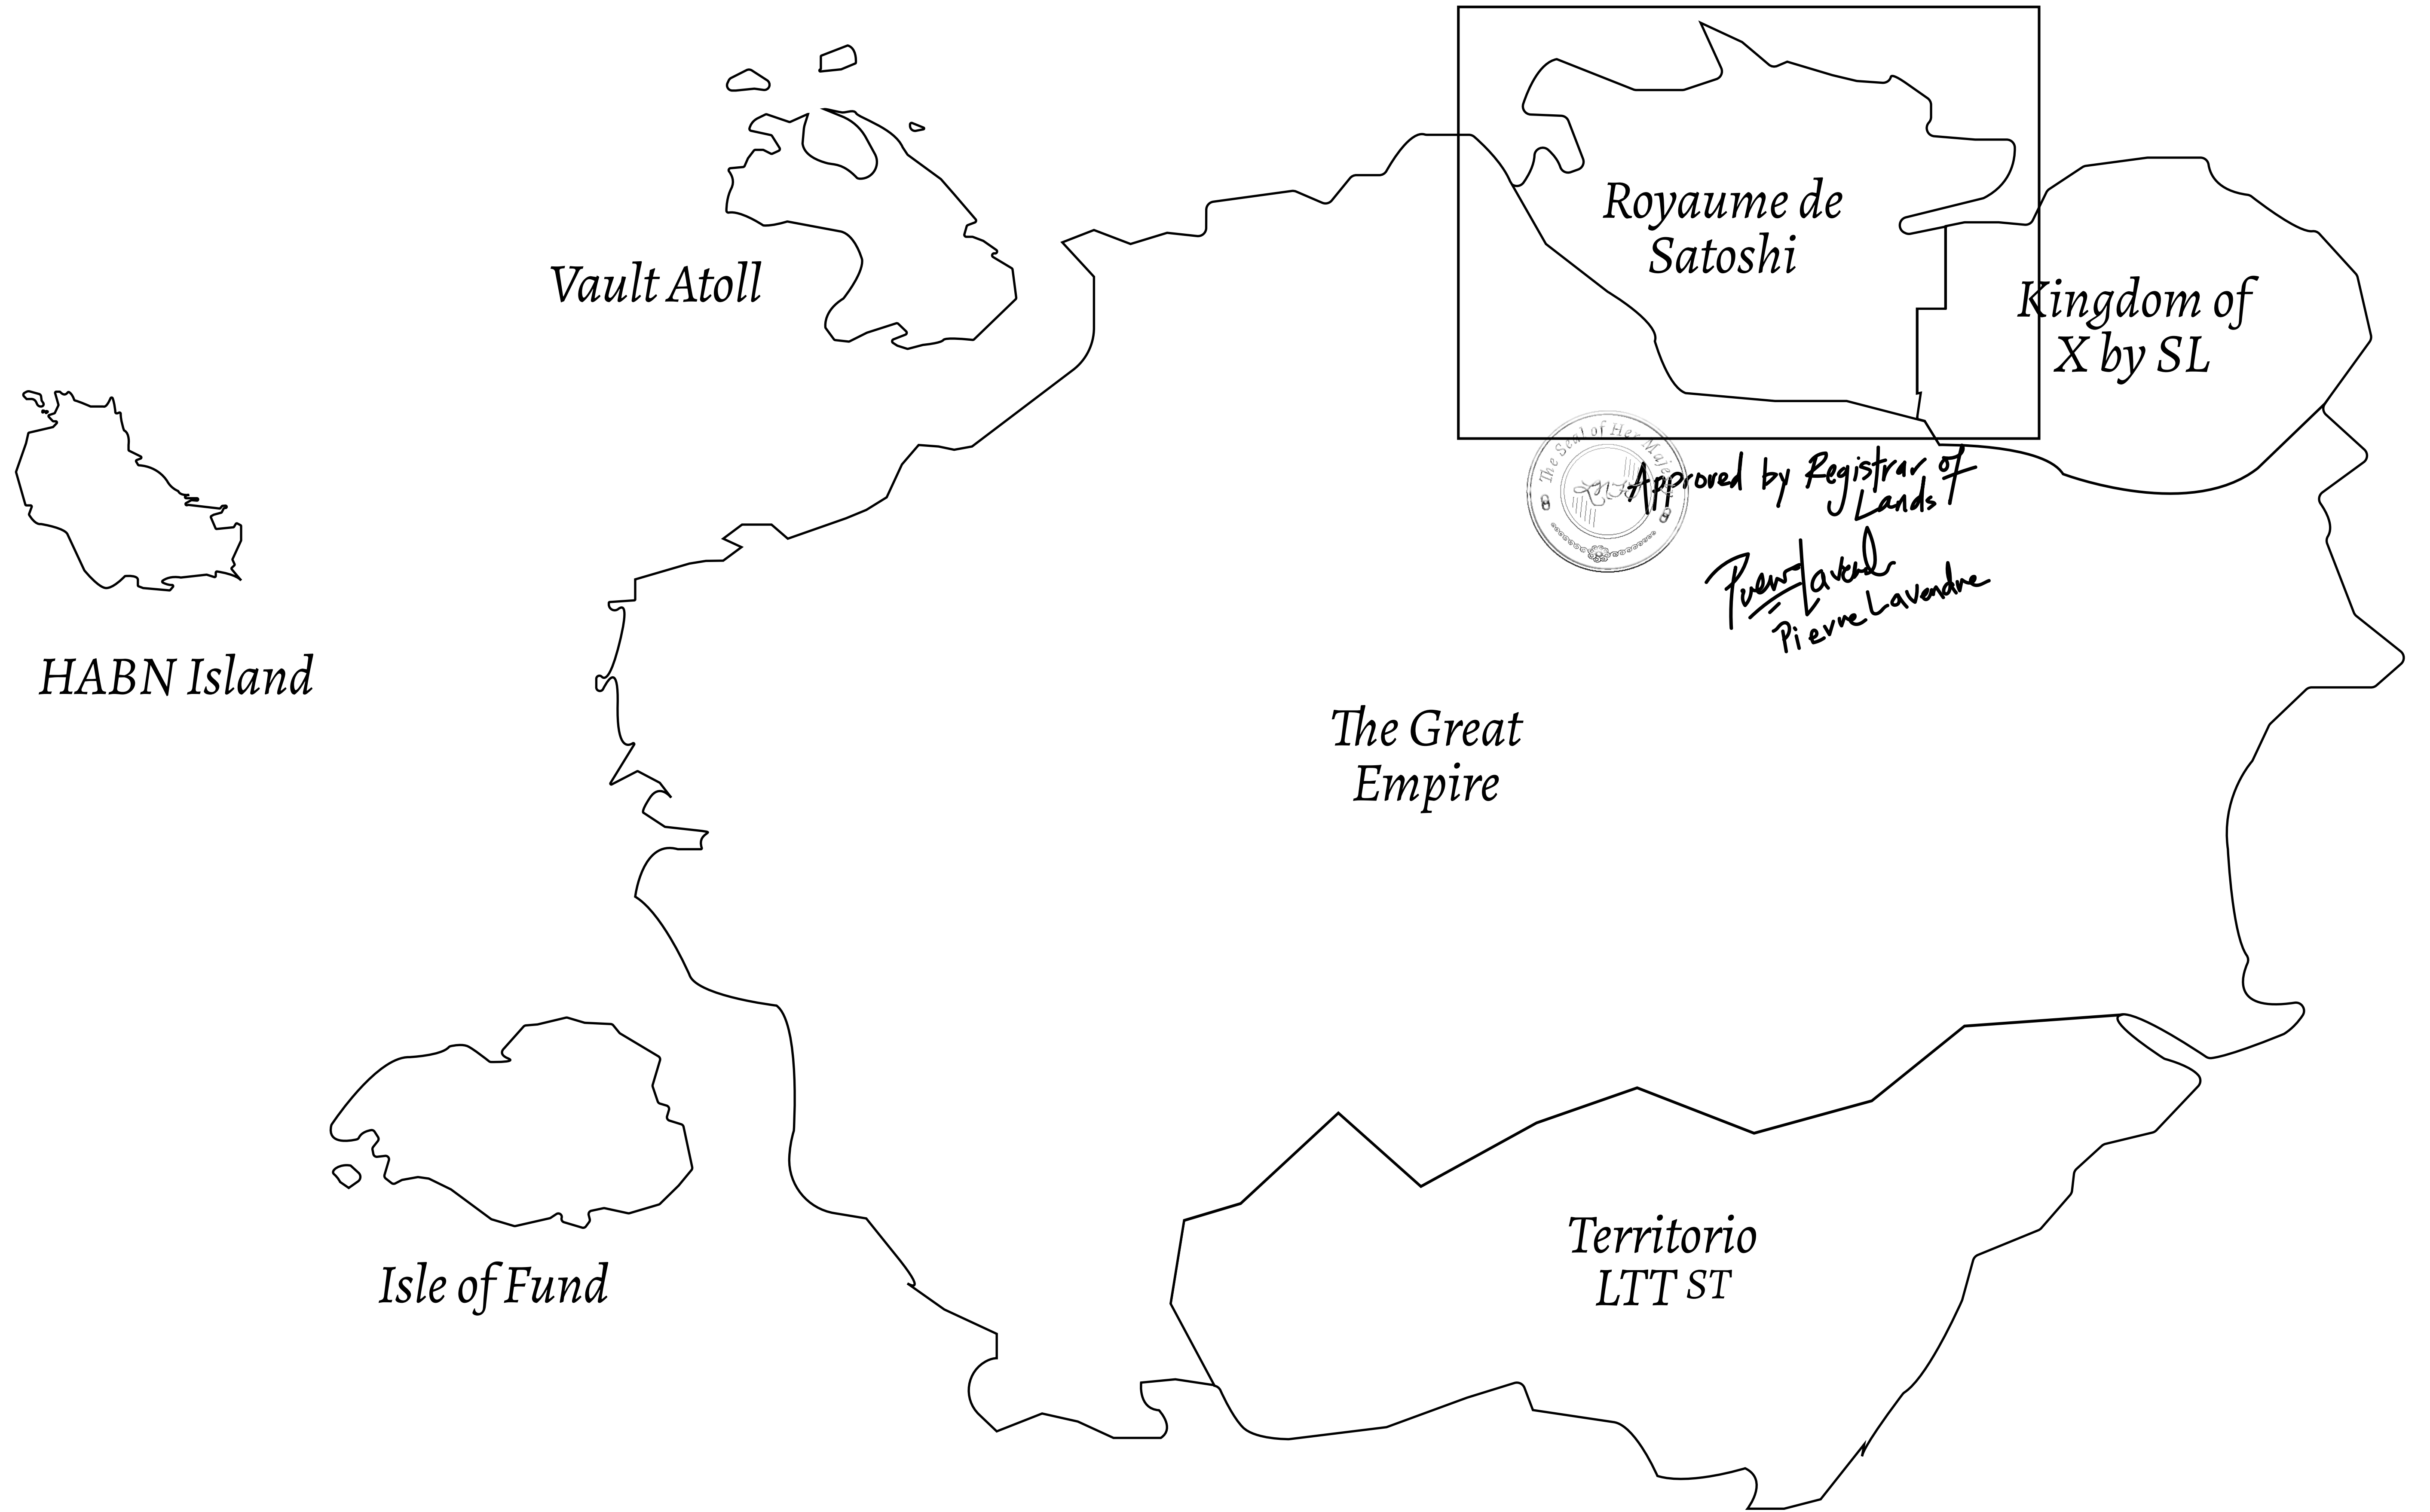

LOOT NFT WORLD

Vault Atoll

HABN Island

Isle of Fund

*The Great
Empire*

*Royaume de
Satoshi*

*Kingdom of
X by SL*

*Territorio
LTT ST*

GEOGRAPHY

COASTLINE	131 KM (81.40 MILES)
BORDERS	OCEAN, THE GREAT EMPIRE, X BY SL
HIGHEST POINT	MOUNT MEROPE +3588 M
LOWEST POINT	THE PORT OF SATOSHI 0 M
PLOTS	331
SCALE	1:50000

H.M. LNFT Land Registry		TITLE NUMBER	
		S275-221121	
ADMINISTRATIVE AREA	ROYAUME DE SATOSHI	ISSUED 22 November 2021 <i>bl.</i>	SCALE 1/50000
OWNER ENTITLEMENT	Type W-SL: Share of 1% of all LTT redeemed based on number of NFT Stories minted; Mint 4 NFT Stories		