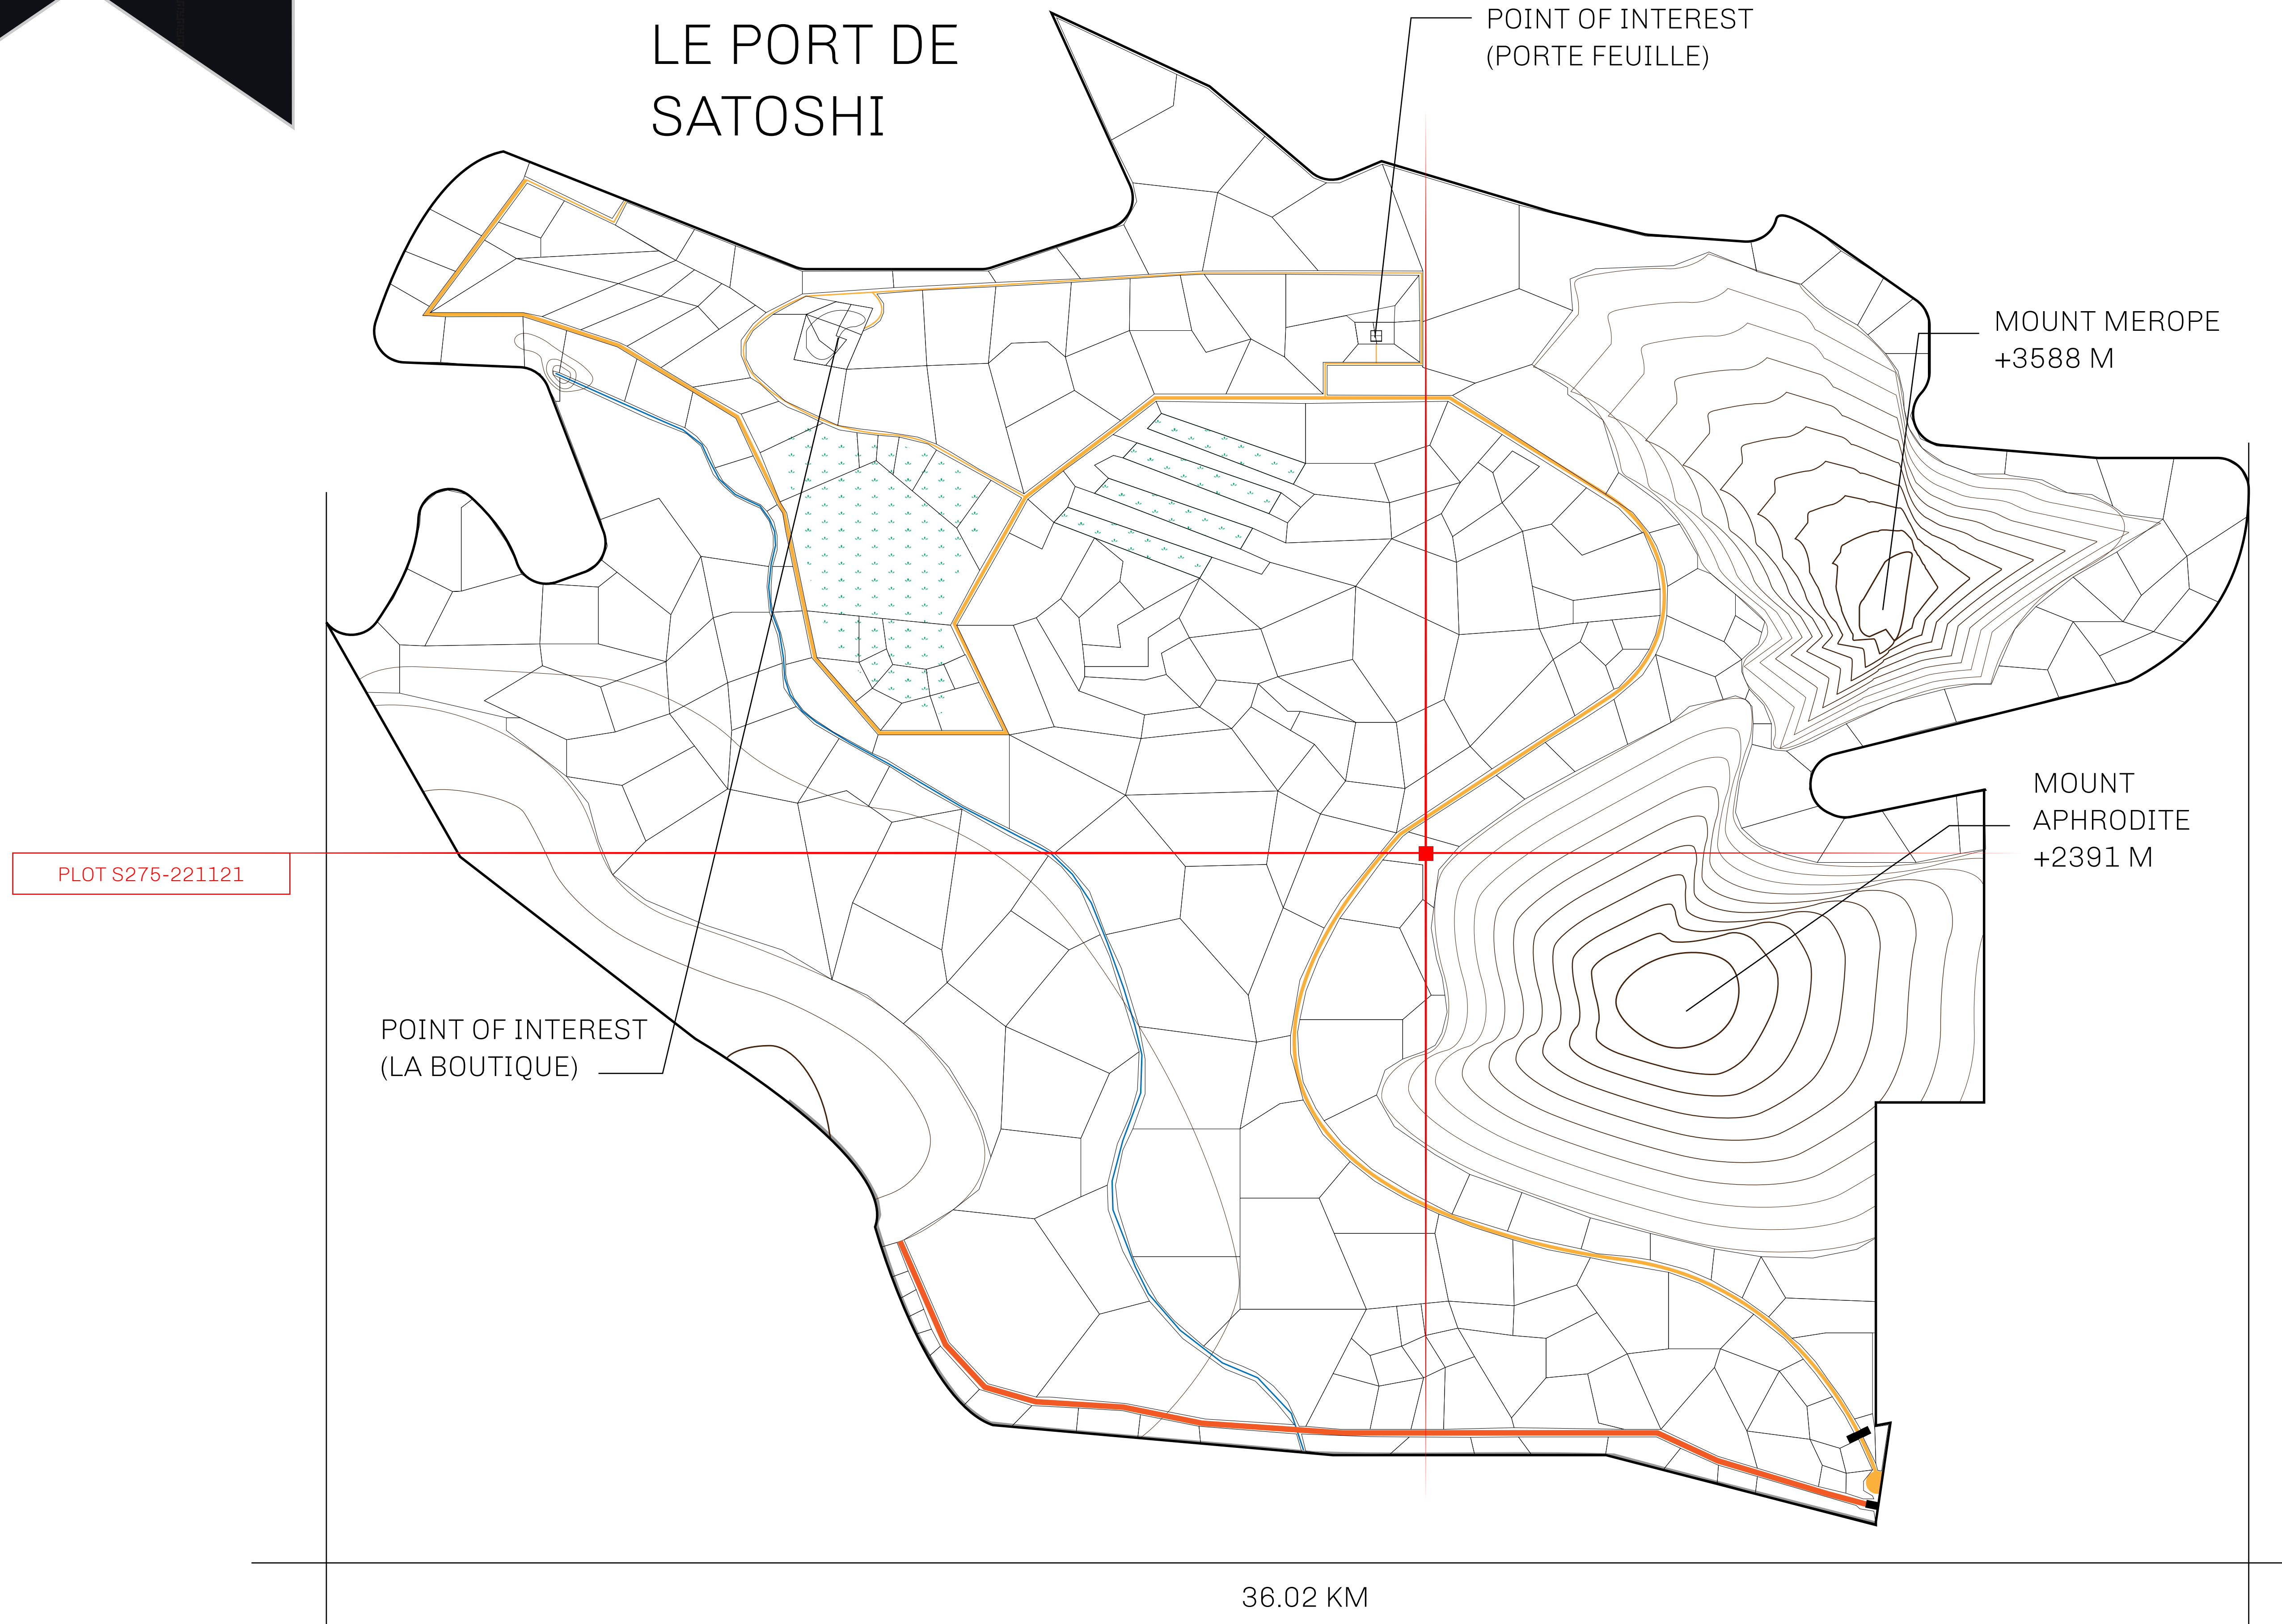

LOOT NFT WORLD

Vault Atoll

HABN Island

Isle of Fund

*The Great
Empire*

*Royaume de
Satoshi*

*Kingdom of
X by SL*

*Territorio
LTT ST*

GEOGRAPHY

COASTLINE	131 KM (81.40 MILES)
BORDERS	OCEAN, THE GREAT EMPIRE, X BY SL
HIGHEST POINT	MOUNT MEROPE +3588 M
LOWEST POINT	THE PORT OF SATOSHI 0 M
PLOTS	331
SCALE	1:50000

H.M. LNFT Land Registry		TITLE NUMBER	
		S275-221121	
ADMINISTRATIVE AREA	ROYAUME DE SATOSHI	ISSUED 22 November 2021 <i>bl.</i>	SCALE 1/50000
OWNER ENTITLEMENT	Type W-SL: Share of 1% of all LTT redeemed based on number of NFT Stories minted; Mint 4 NFT Stories		

OFFICIAL PERSPECTIVE SHEET FOR FILING
Indicate vantage point for each drawing. Copy and mark each sheet required prior to filing.

Guide - Vantage point should be indicated as shown in the diagram: