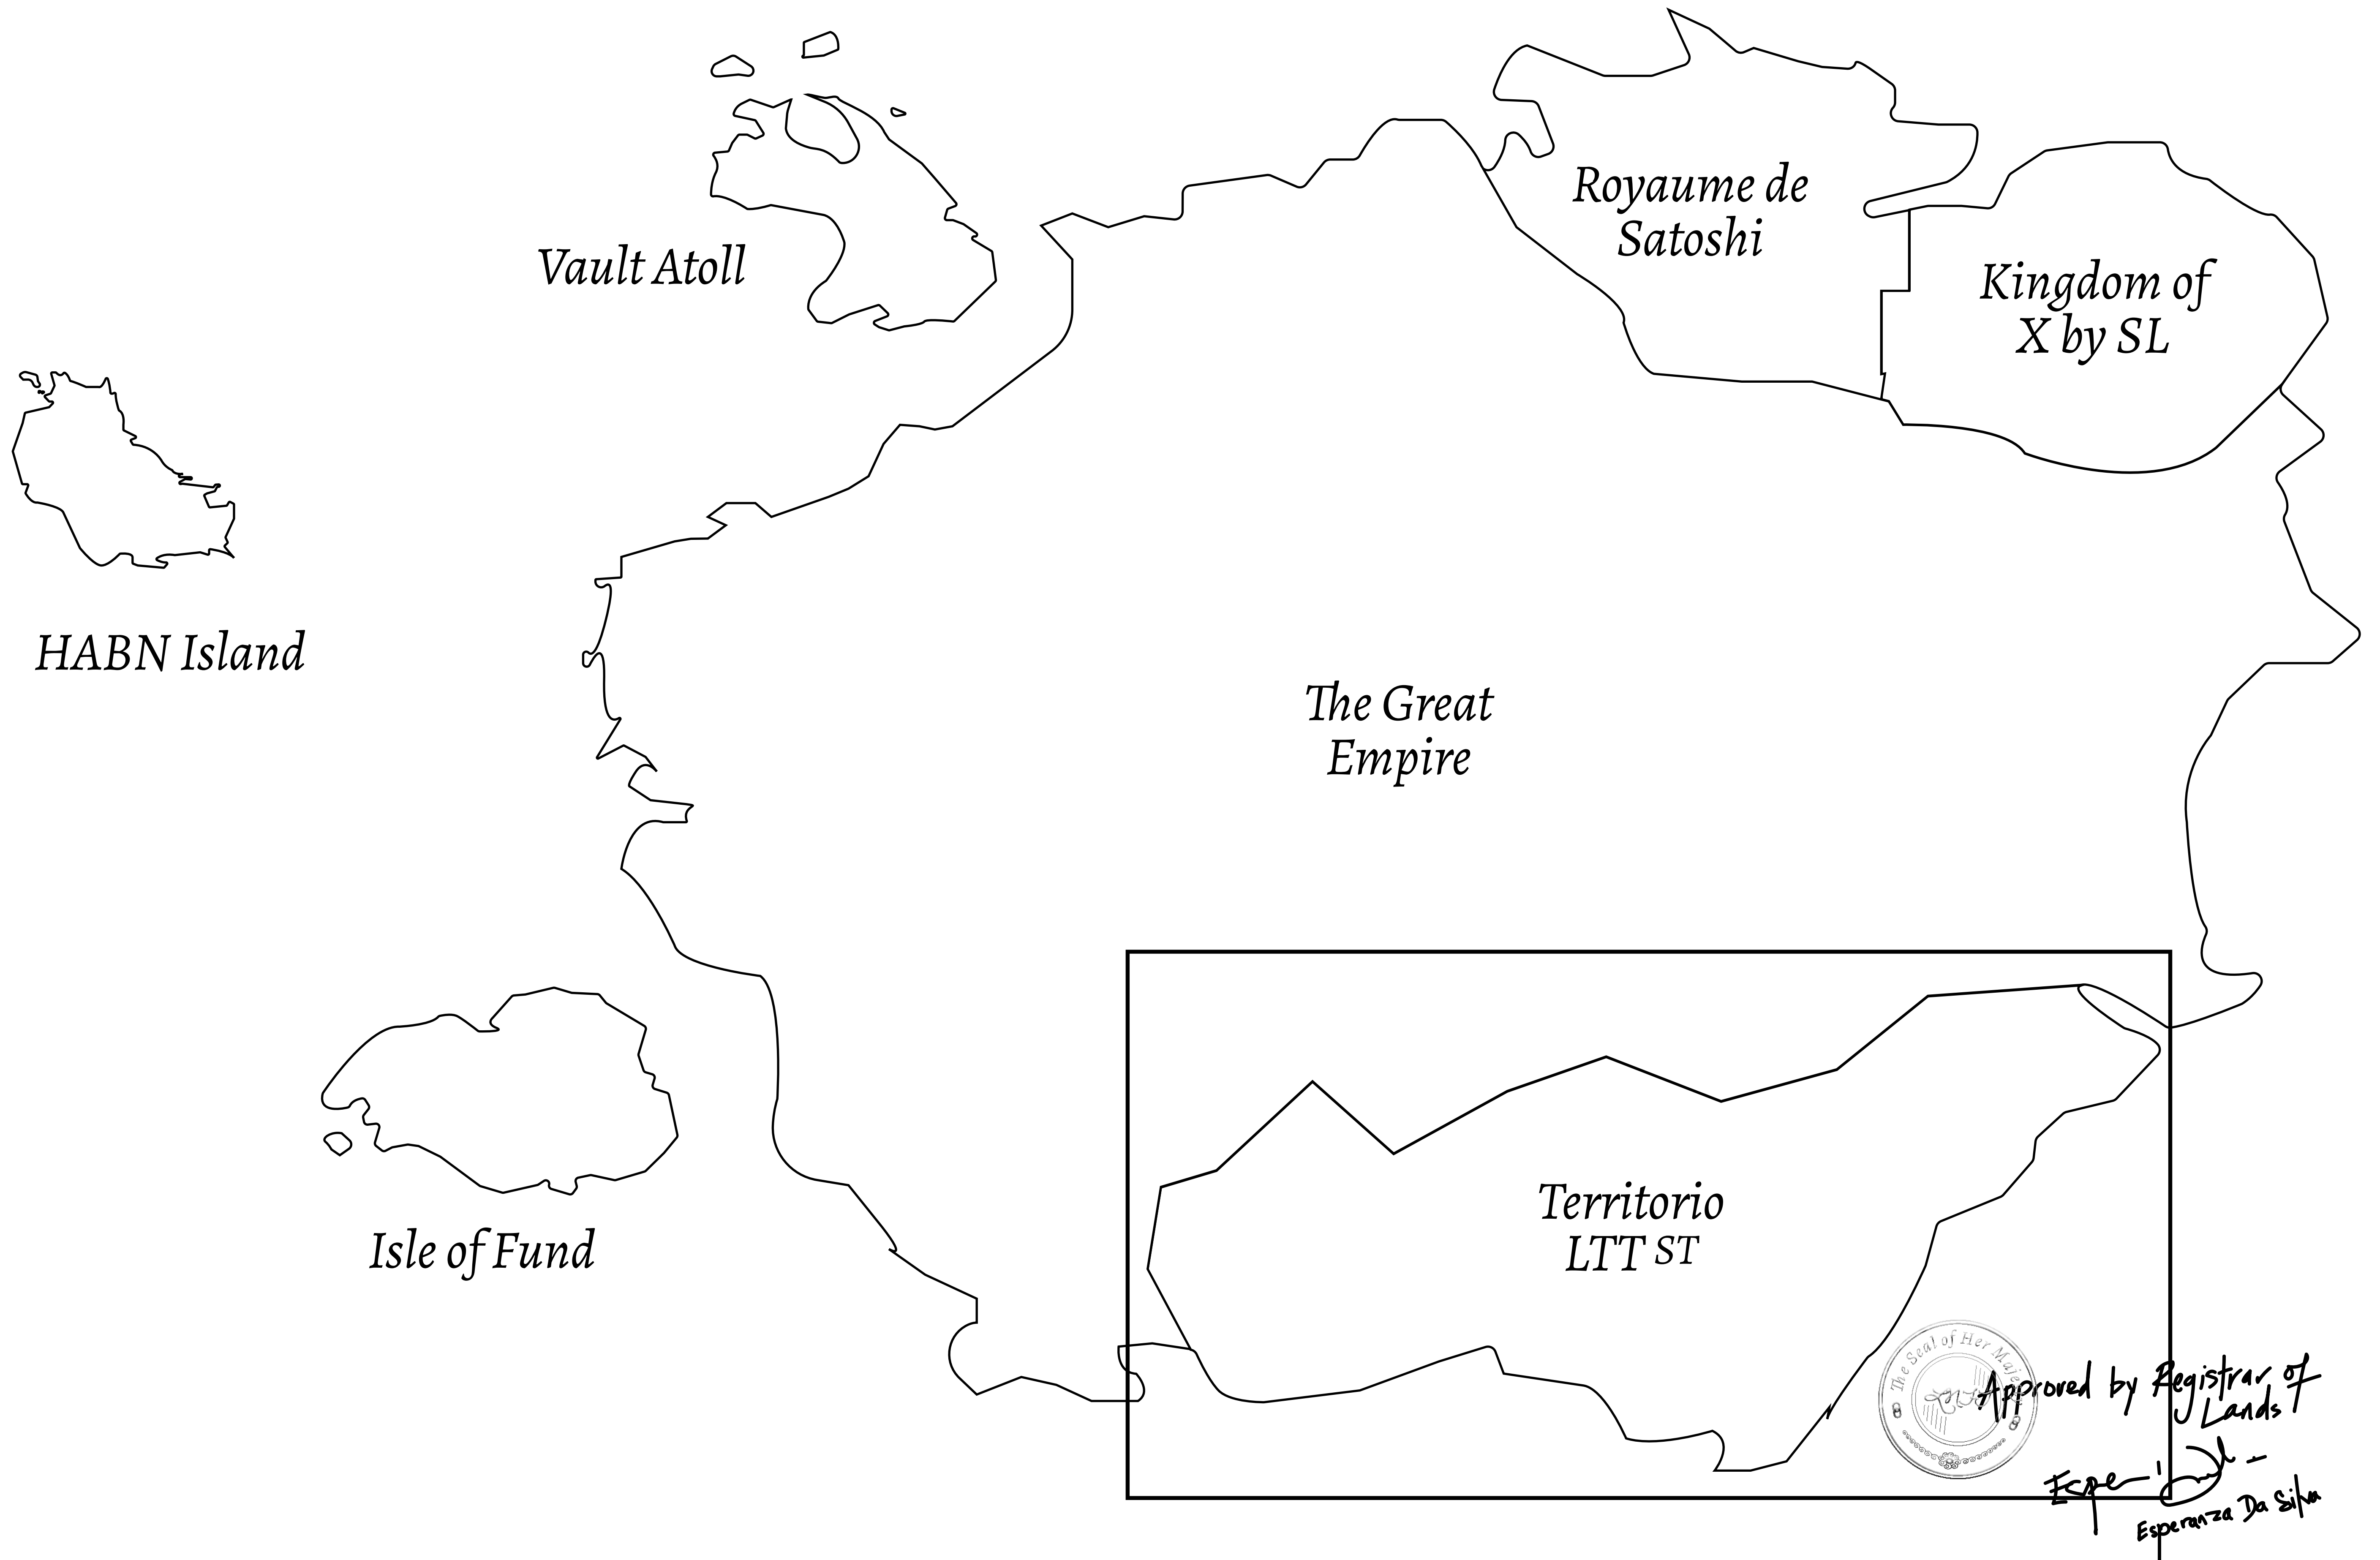

LOOT NFT WORLD

THE SPANISH ARMADA

The most flamboyant of all of the states, this Spanish-speaking territory houses a clash of cultures. From the LTT trades in the El Mercado district to the solicitations for invites to the Great Empire, and even the traveling Caravans, it is a transient place; people are always on the move on the way to the Great Empire or a trek through the Dividing Range to the Royaume De Satoshi. Commerce uses derivations of LTT such as LTTE, LTTB, and LTTTC.

GEOGRAPHY

COASTLINE	193.03 KM (119.94 MILES)
BORDERS	OCEAN, THE GREAT EMPIRE
HIGHEST POINT	MT ELEUTHERIA +1392 M
LOWEST POINT	PUERTO DE LTT 0 M
PLOTS	1045
SCALE	1:50000

H.M. LNFT Land Registry		TITLE NUMBER	
		T0689-221121	
ADMINISTRATIVE AREA	TERRITORIO LTT ST	ISSUED 22 November 2021 <i>bl.</i>	SCALE 1/50000
OWNER ENTITLEMENT	Type W-T: Share of 0.1% of all BUN sales (rewarded in Credits) plus 1% of all LTT redeemed based on number of NFT Stories minted; Mint 4 NFT Stories		