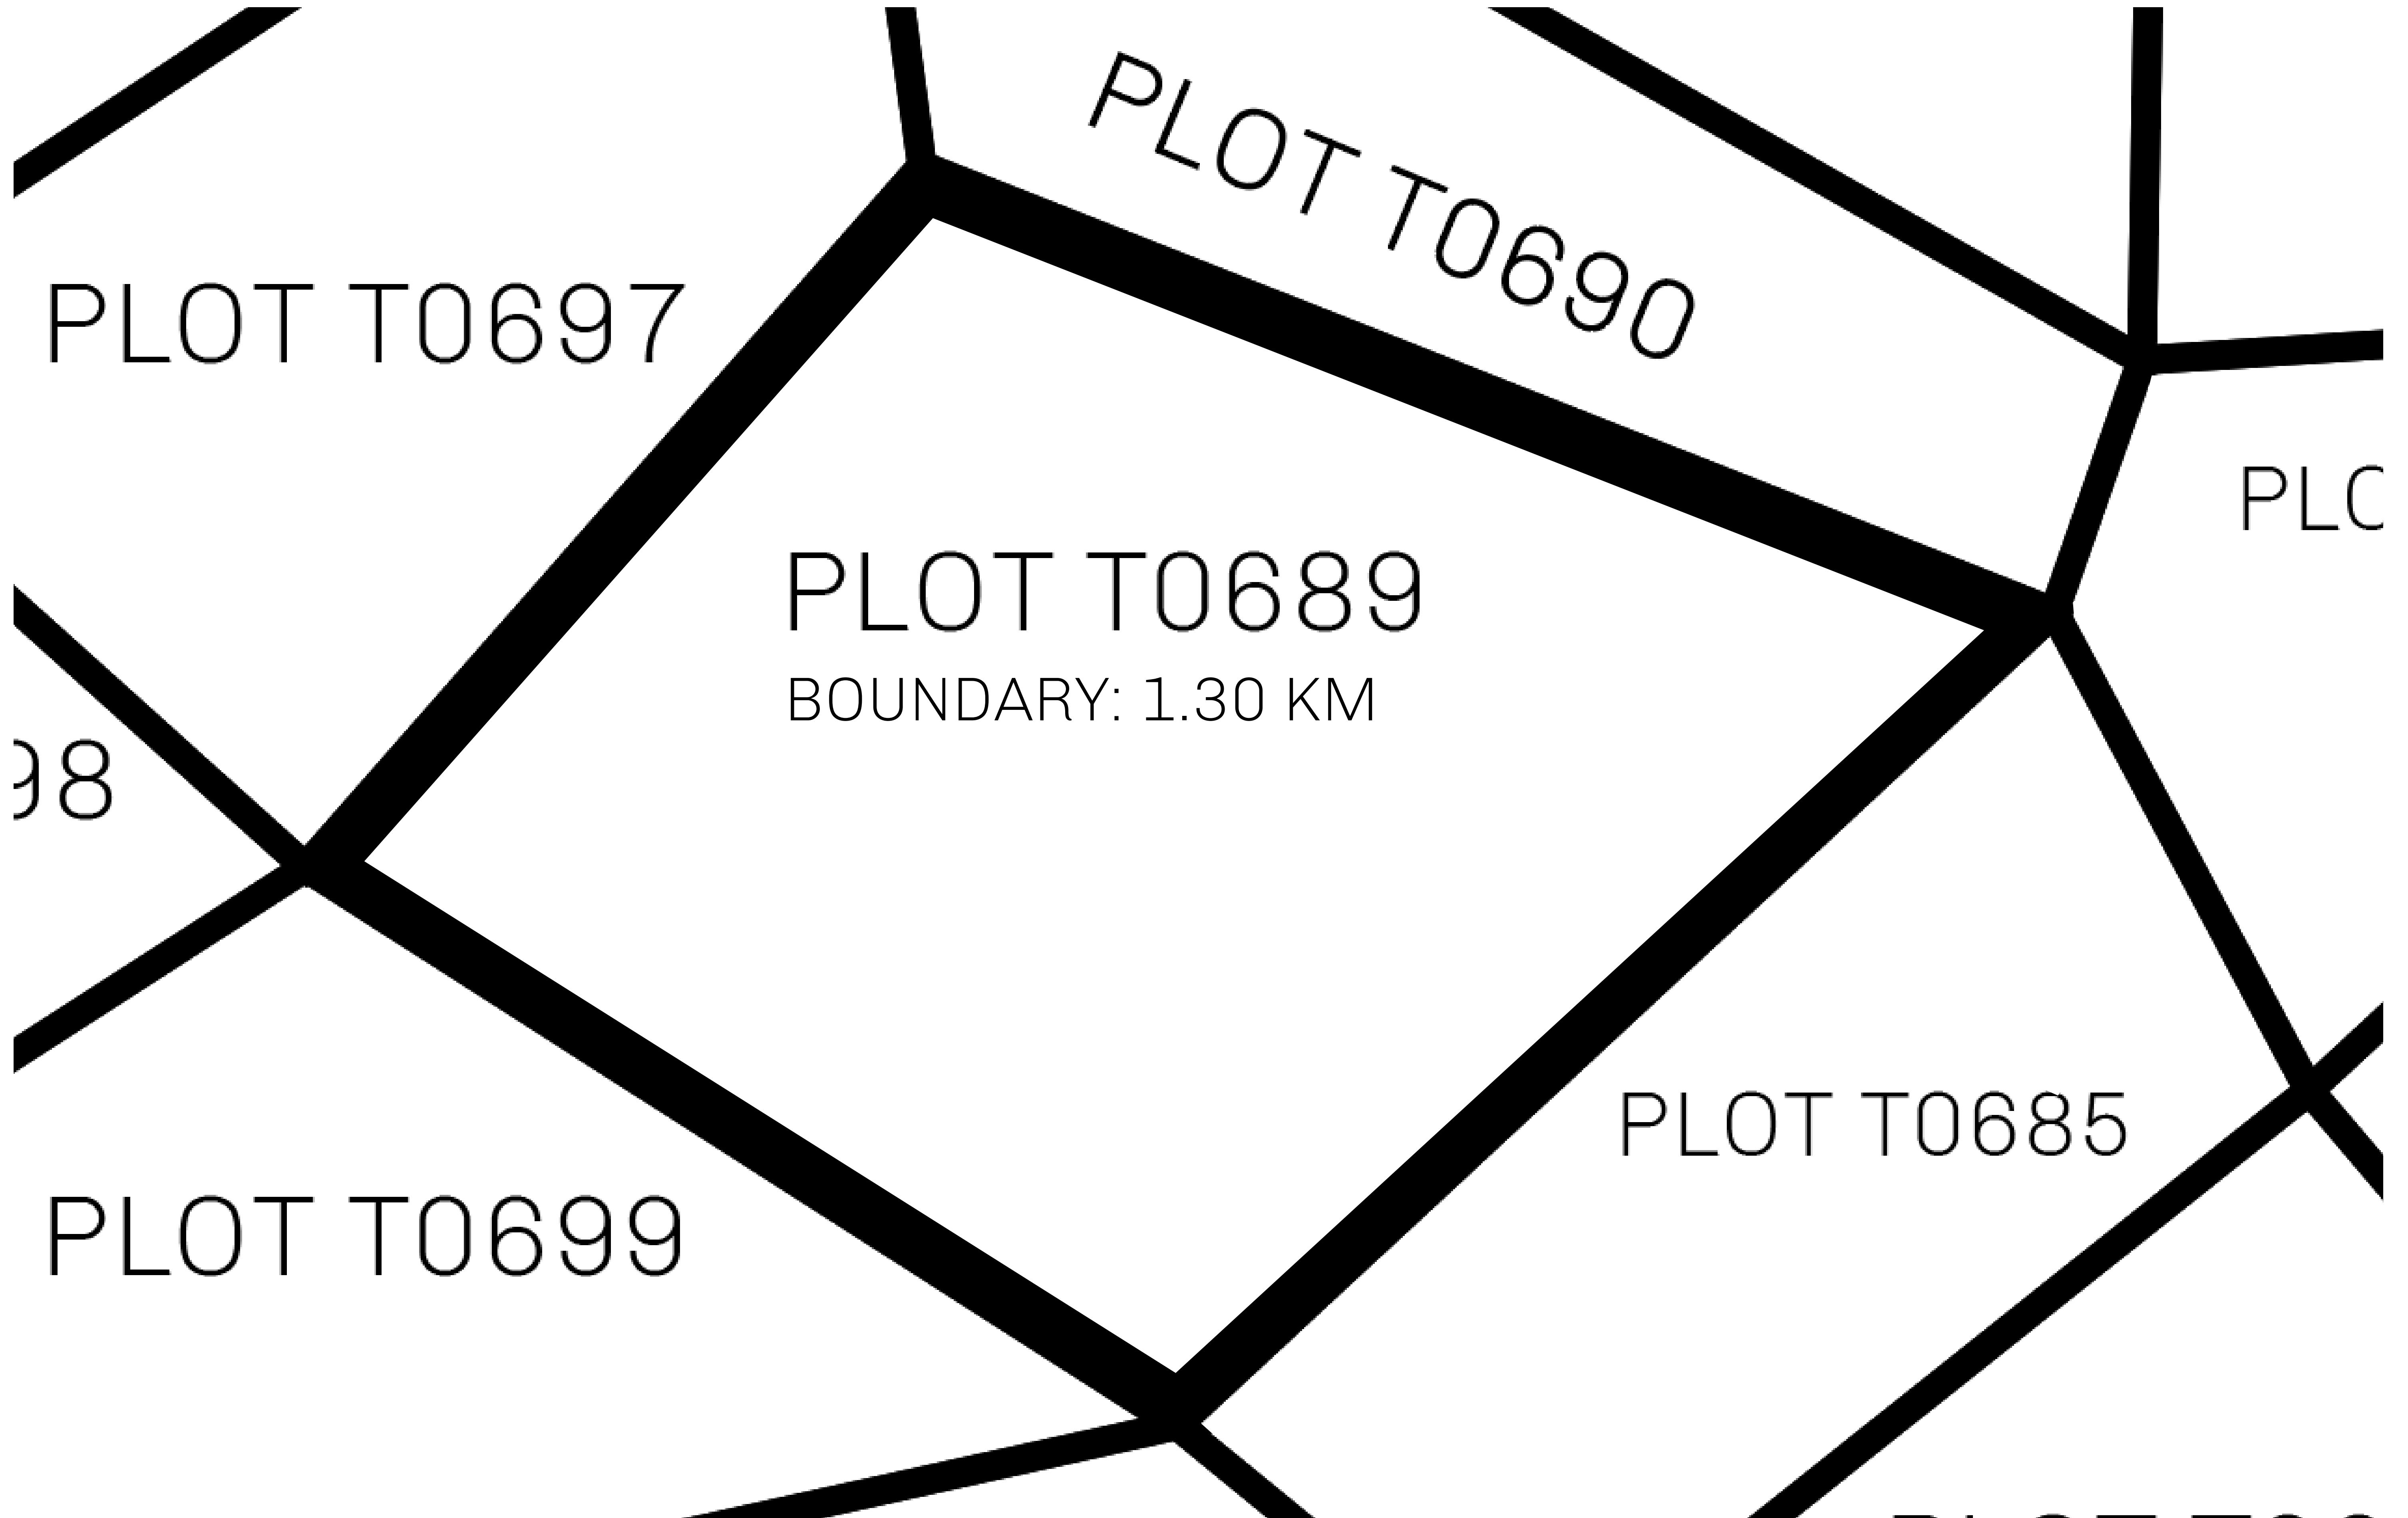

LOOT NFT WORLD

THE SPANISH ARMADA

The most flamboyant of all of the states, this Spanish-speaking territory houses a clash of cultures. From the LTT trades in the El Mercado district to the solicitations for invites to the Great Empire, and even the traveling Caravans, it is a transient place; people are always on the move on the way to the Great Empire or a trek through the Dividing Range to the Royaume De Satoshi. Commerce uses derivations of LTT such as LTTE, LTTB, and LTTTC.

GEOGRAPHY

COASTLINE	193.03 KM (119.94 MILES)
BORDERS	OCEAN, THE GREAT EMPIRE
HIGHEST POINT	MT ELEUTHERIA +1392 M
LOWEST POINT	PUERTO DE LTT 0 M
PLOTS	1045
SCALE	1:50000

H.M. LNFT Land Registry		TITLE NUMBER	
		T0689-221121	
ADMINISTRATIVE AREA	TERRITORIO LTT ST	ISSUED 22 November 2021 <i>bl.</i>	SCALE 1/50000
OWNER ENTITLEMENT	Type W-T: Share of 0.1% of all BUN sales (rewarded in Credits) plus 1% of all LTT redeemed based on number of NFT Stories minted; Mint 4 NFT Stories		

OFFICIAL PERSPECTIVE SHEET FOR FILING
Indicate vantage point for each drawing. Copy and
mark each sheet required prior to filing.

Guide - Vantage point should be
indicated as shown in the diagram: