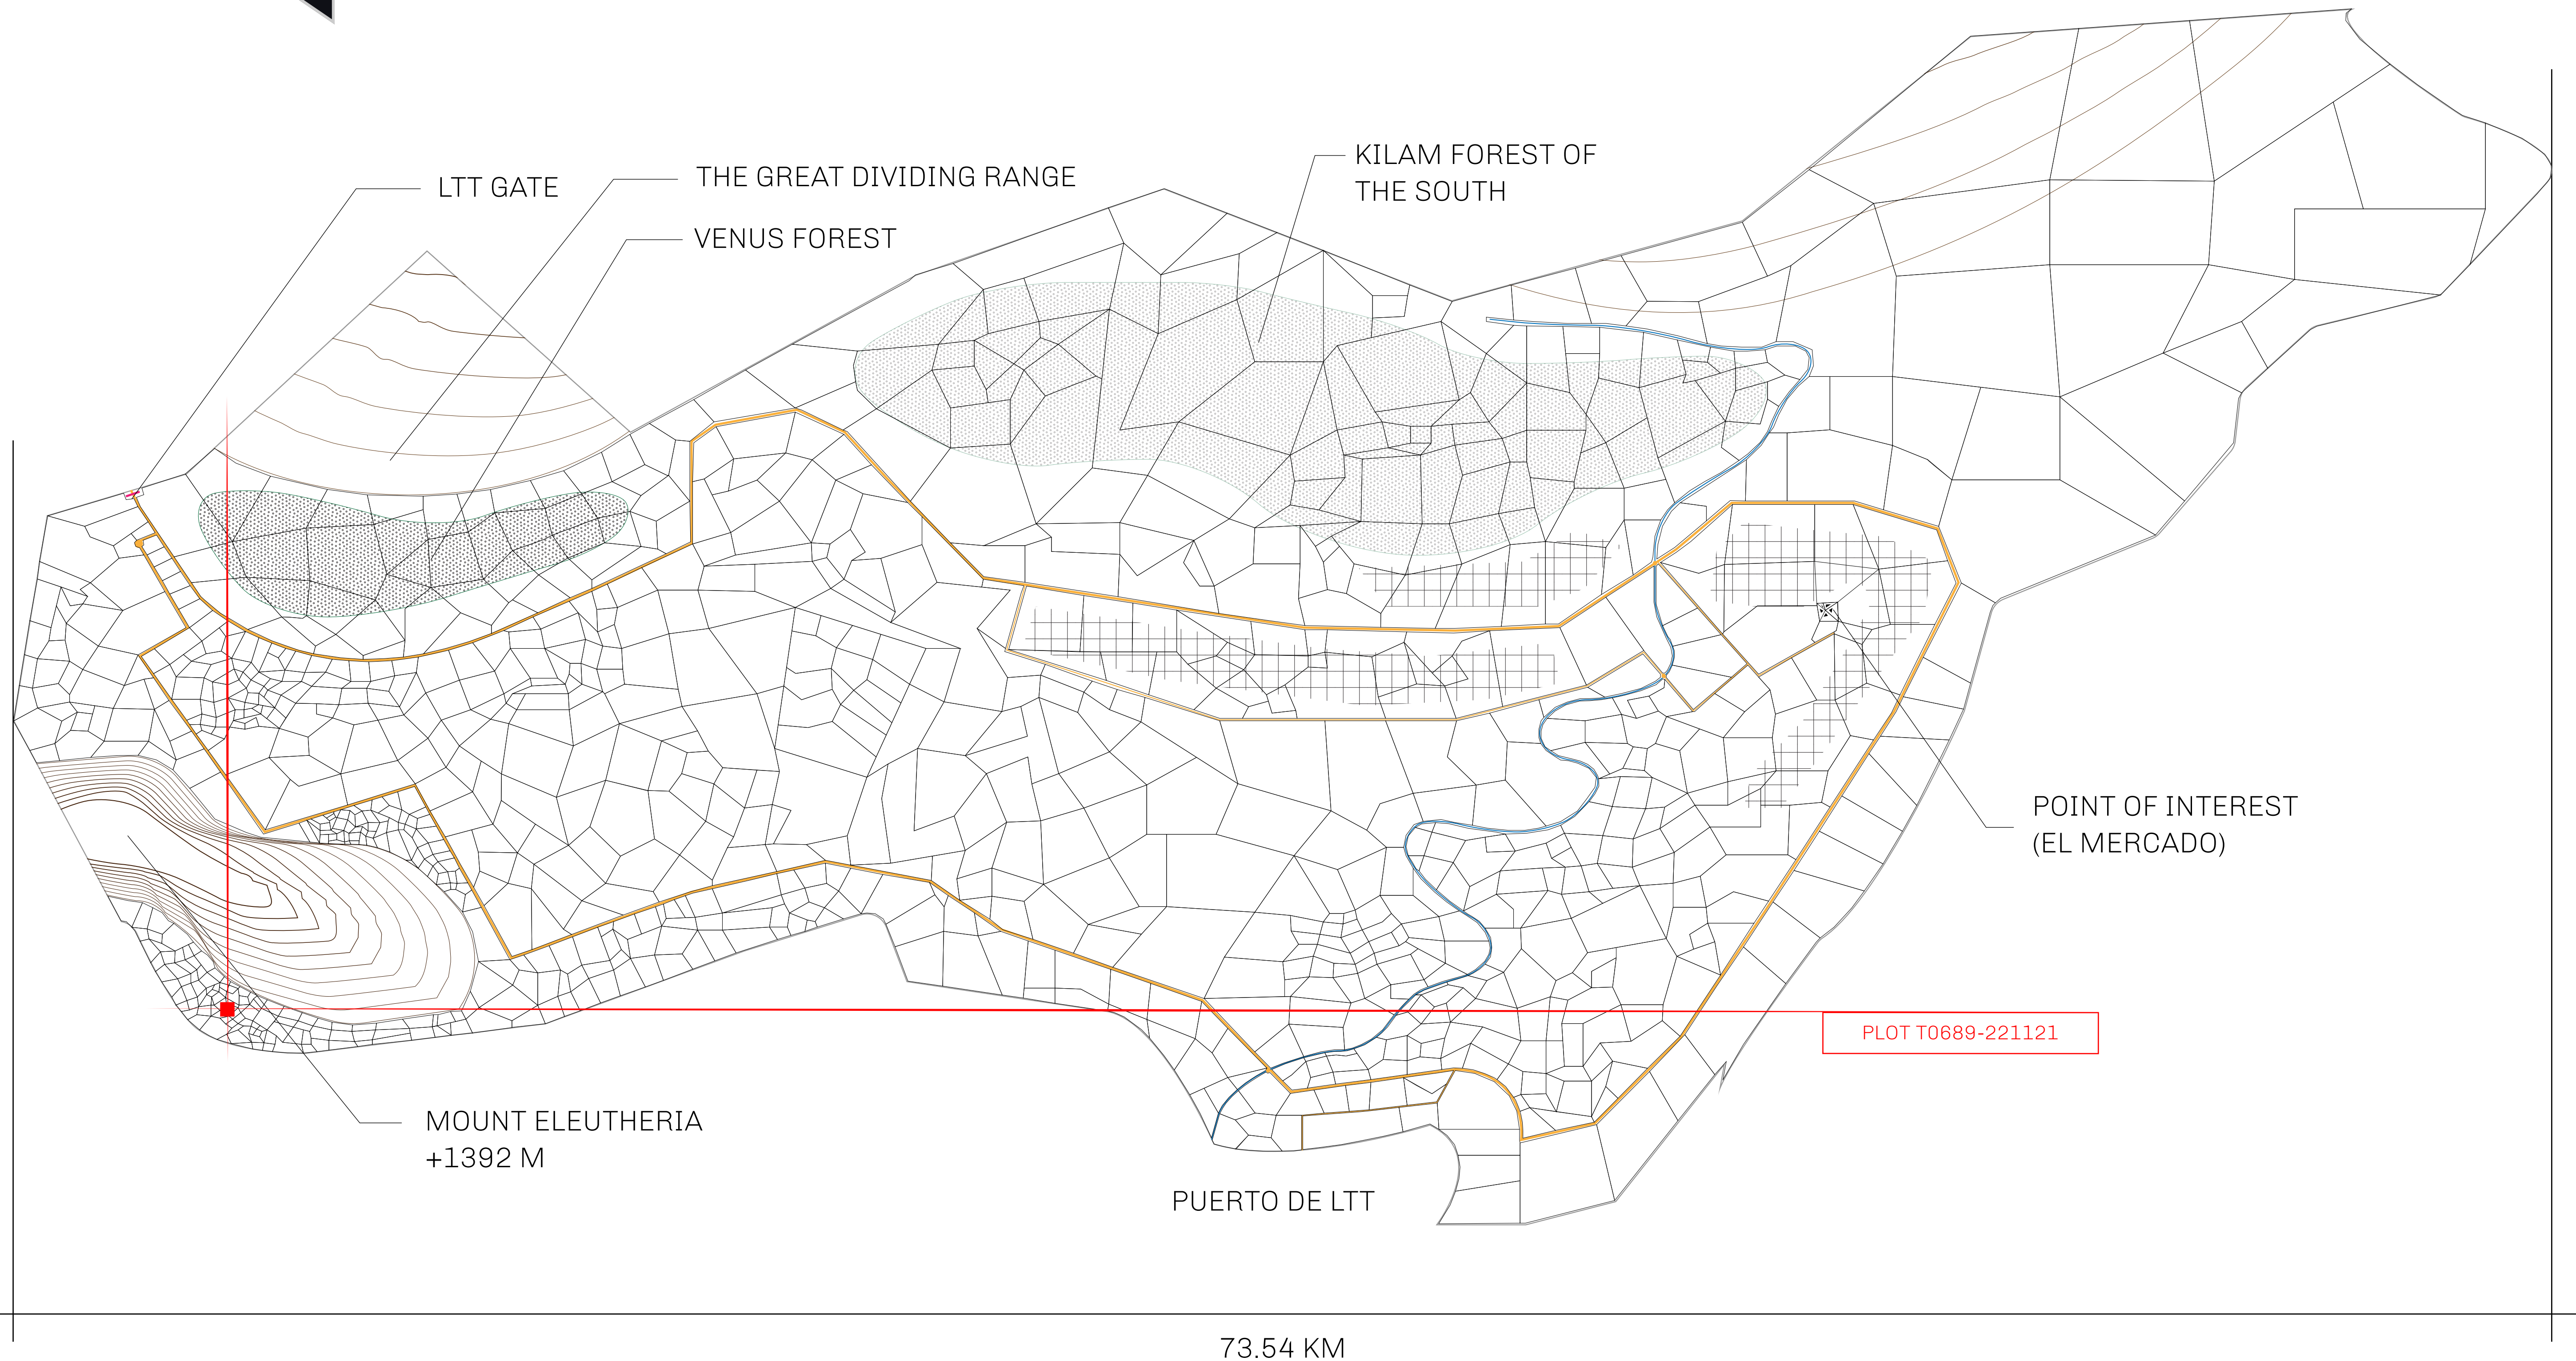

LOOT NFT WORLD

THE SPANISH ARMADA

The most flamboyant of all of the states, this Spanish-speaking territory houses a clash of cultures. From the LTT trades in the El Mercado district to the solicitations for invites to the Great Empire, and even the traveling Caravans, it is a transient place; people are always on the move on the way to the Great Empire or a trek through the Dividing Range to the Royaume De Satoshi. Commerce uses derivations of LTT such as LTTE, LTTB, and LTTTC.

GEOGRAPHY

COASTLINE	193.03 KM (119.94 MILES)
BORDERS	OCEAN, THE GREAT EMPIRE
HIGHEST POINT	MT ELEUTHERIA +1392 M
LOWEST POINT	PUERTO DE LTT 0 M
PLOTS	1045
SCALE	1:50000

H.M. LNFT Land Registry		TITLE NUMBER	
		T0689-221121	
ADMINISTRATIVE AREA	TERRITORIO LTT ST	ISSUED 22 November 2021 <i>bl.</i>	SCALE 1/50000
OWNER ENTITLEMENT	Type W-T: Share of 0.1% of all BUN sales (rewarded in Credits) plus 1% of all LTT redeemed based on number of NFT Stories minted; Mint 4 NFT Stories		

OFFICIAL PERSPECTIVE SHEET FOR FILING
Indicate vantage point for each drawing. Copy and
mark each sheet required prior to filing.

Guide - Vantage point should be
indicated as shown in the diagram: