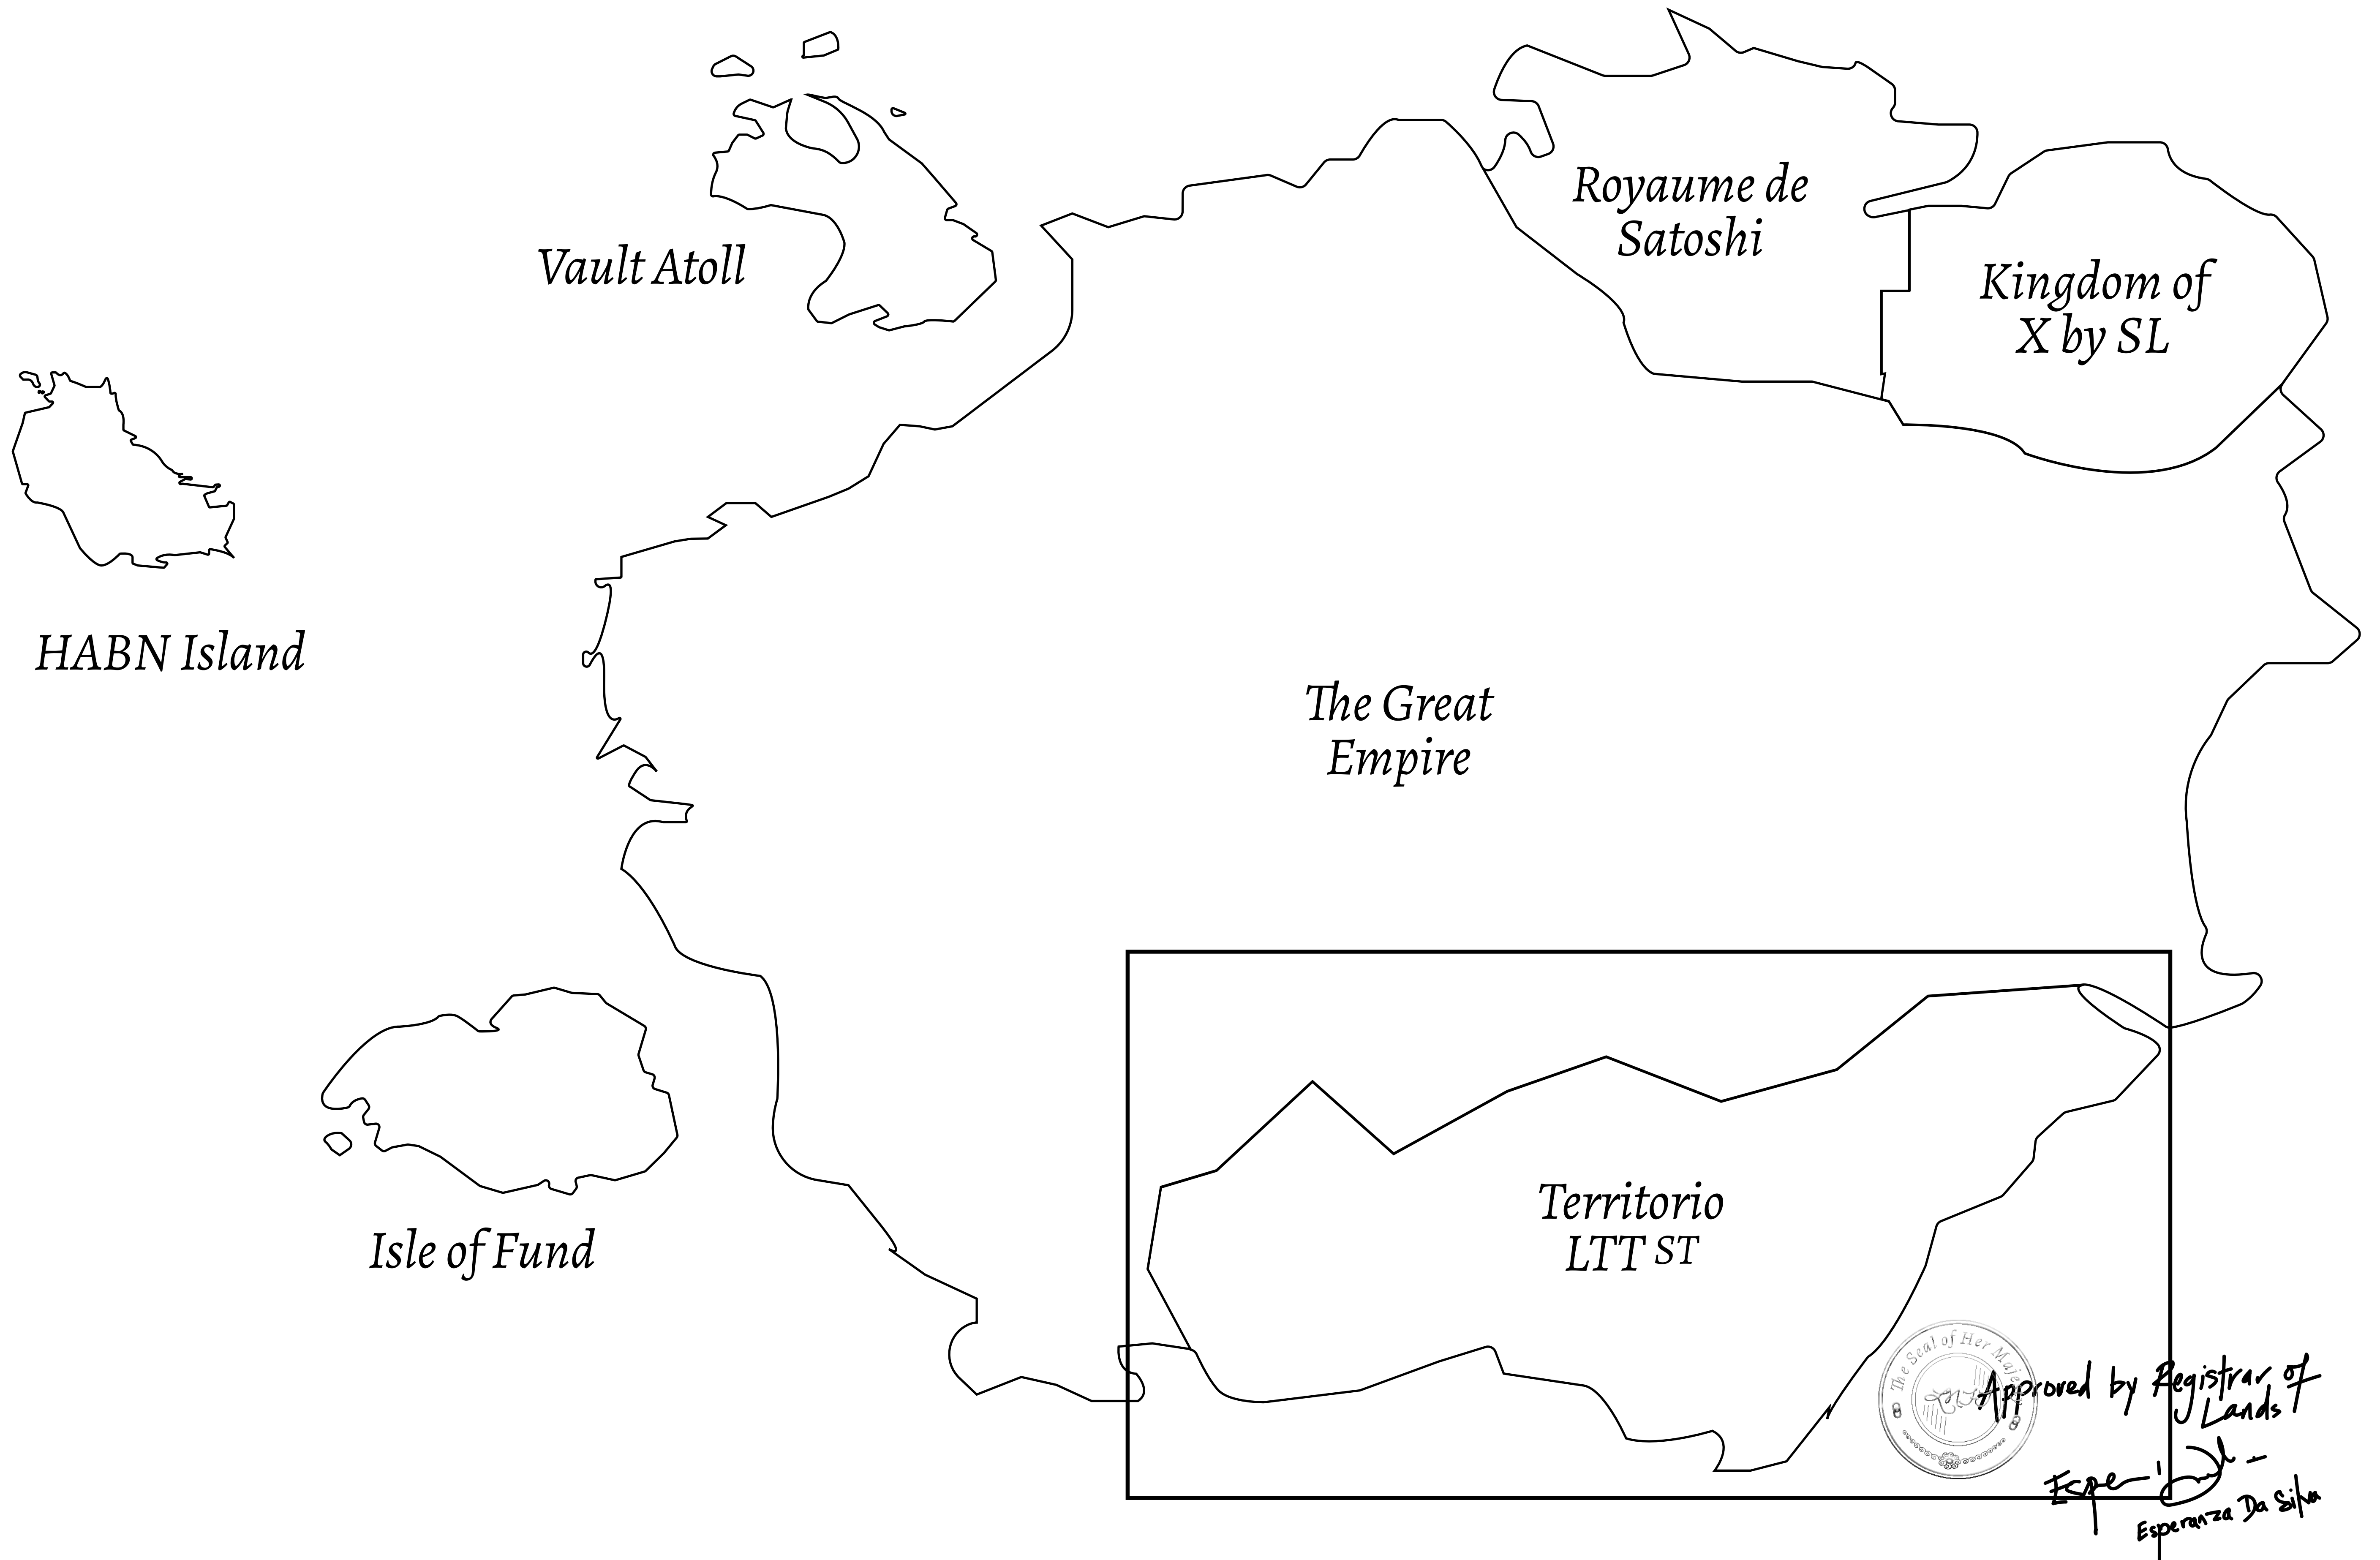

LOOT NFT WORLD

THE SPANISH ARMADA

The most flamboyant of all of the states, this Spanish-speaking territory houses a clash of cultures. From the LTT trades in the El Mercado district to the solicitations for invites to the Great Empire, and even the traveling Caravans, it is a transient place; people are always on the move on the way to the Great Empire or a trek through the Dividing Range to the Royaume De Satoshi. Commerce uses derivations of LTT such as LTTE, LTTB, and LTTC.

GEOGRAPHY

COASTLINE	193.03 KM (119.94 MILES)
BORDERS	OCEAN, THE GREAT EMPIRE
HIGHEST POINT	MT ELEUTHERIA +1392 M
LOWEST POINT	PUERTO DE LTT 0 M
PLOTS	1045
SCALE	1:50000

H.M. LNFT Land Registry		TITLE NUMBER	
		T0878-221121	
ADMINISTRATIVE AREA	TERRITORIO LTT ST	ISSUED 22 November 2021 <i>BJ.</i>	SCALE 1/50000
OWNER ENTITLEMENT	Type W-T: Share of 0.1% of all BUN sales (rewarded in Credits) plus 1% of all LTT redeemed based on number of NFT Stories minted; Mint 4 NFT Stories		