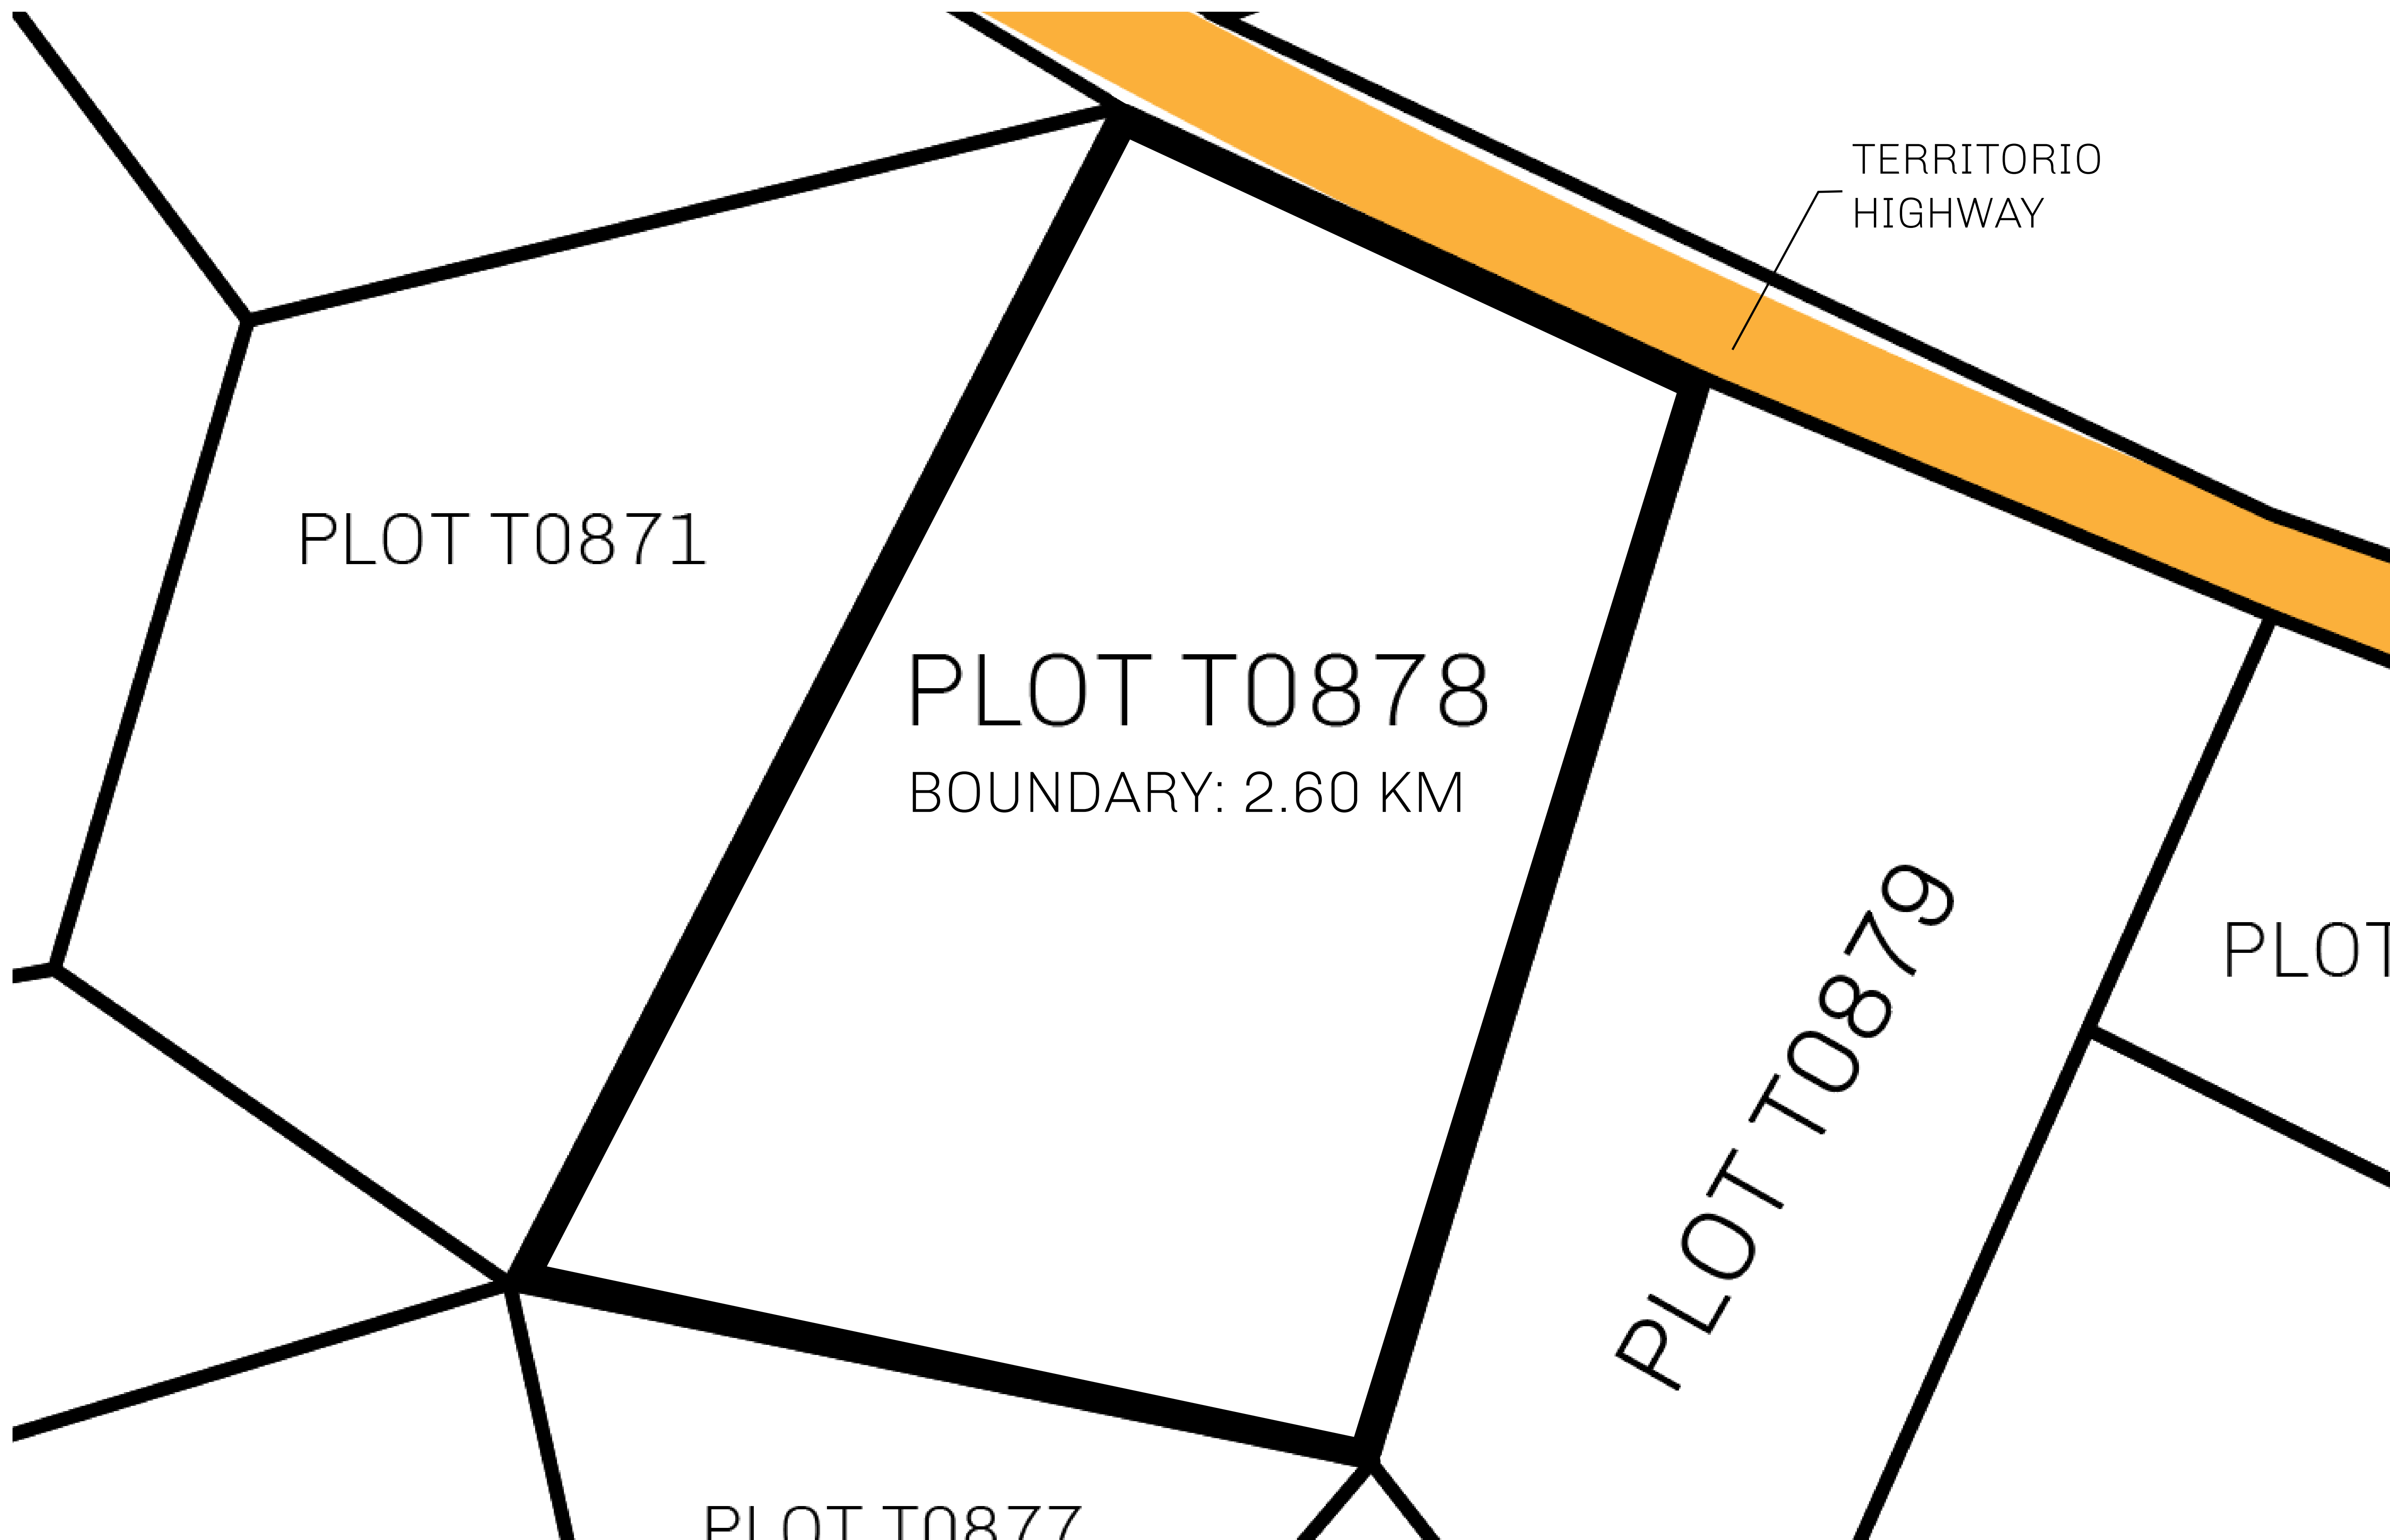

LOOT NFT WORLD

THE SPANISH ARMADA

The most flamboyant of all of the states, this Spanish-speaking territory houses a clash of cultures. From the LTT trades in the El Mercado district to the solicitations for invites to the Great Empire, and even the traveling Caravans, it is a transient place; people are always on the move on the way to the Great Empire or a trek through the Dividing Range to the Royaume De Satoshi. Commerce uses derivations of LTT such as LTTE, LTTB, and LTTC.

GEOGRAPHY

COASTLINE	193.03 KM (119.94 MILES)
BORDERS	OCEAN, THE GREAT EMPIRE
HIGHEST POINT	MT ELEUTHERIA +1392 M
LOWEST POINT	PUERTO DE LTT 0 M
PLOTS	1045
SCALE	1:50000

H.M. LNFT Land Registry		TITLE NUMBER	
		T0878-221121	
ADMINISTRATIVE AREA	TERRITORIO LTT ST	ISSUED 22 November 2021 <i>BJ.</i>	SCALE 1/50000
OWNER ENTITLEMENT	Type W-T: Share of 0.1% of all BUN sales (rewarded in Credits) plus 1% of all LTT redeemed based on number of NFT Stories minted; Mint 4 NFT Stories		

OFFICIAL PERSPECTIVE SHEET FOR FILING
Indicate vantage point for each drawing. Copy and
mark each sheet required prior to filing.

Guide - Vantage point should be
indicated as shown in the diagram: