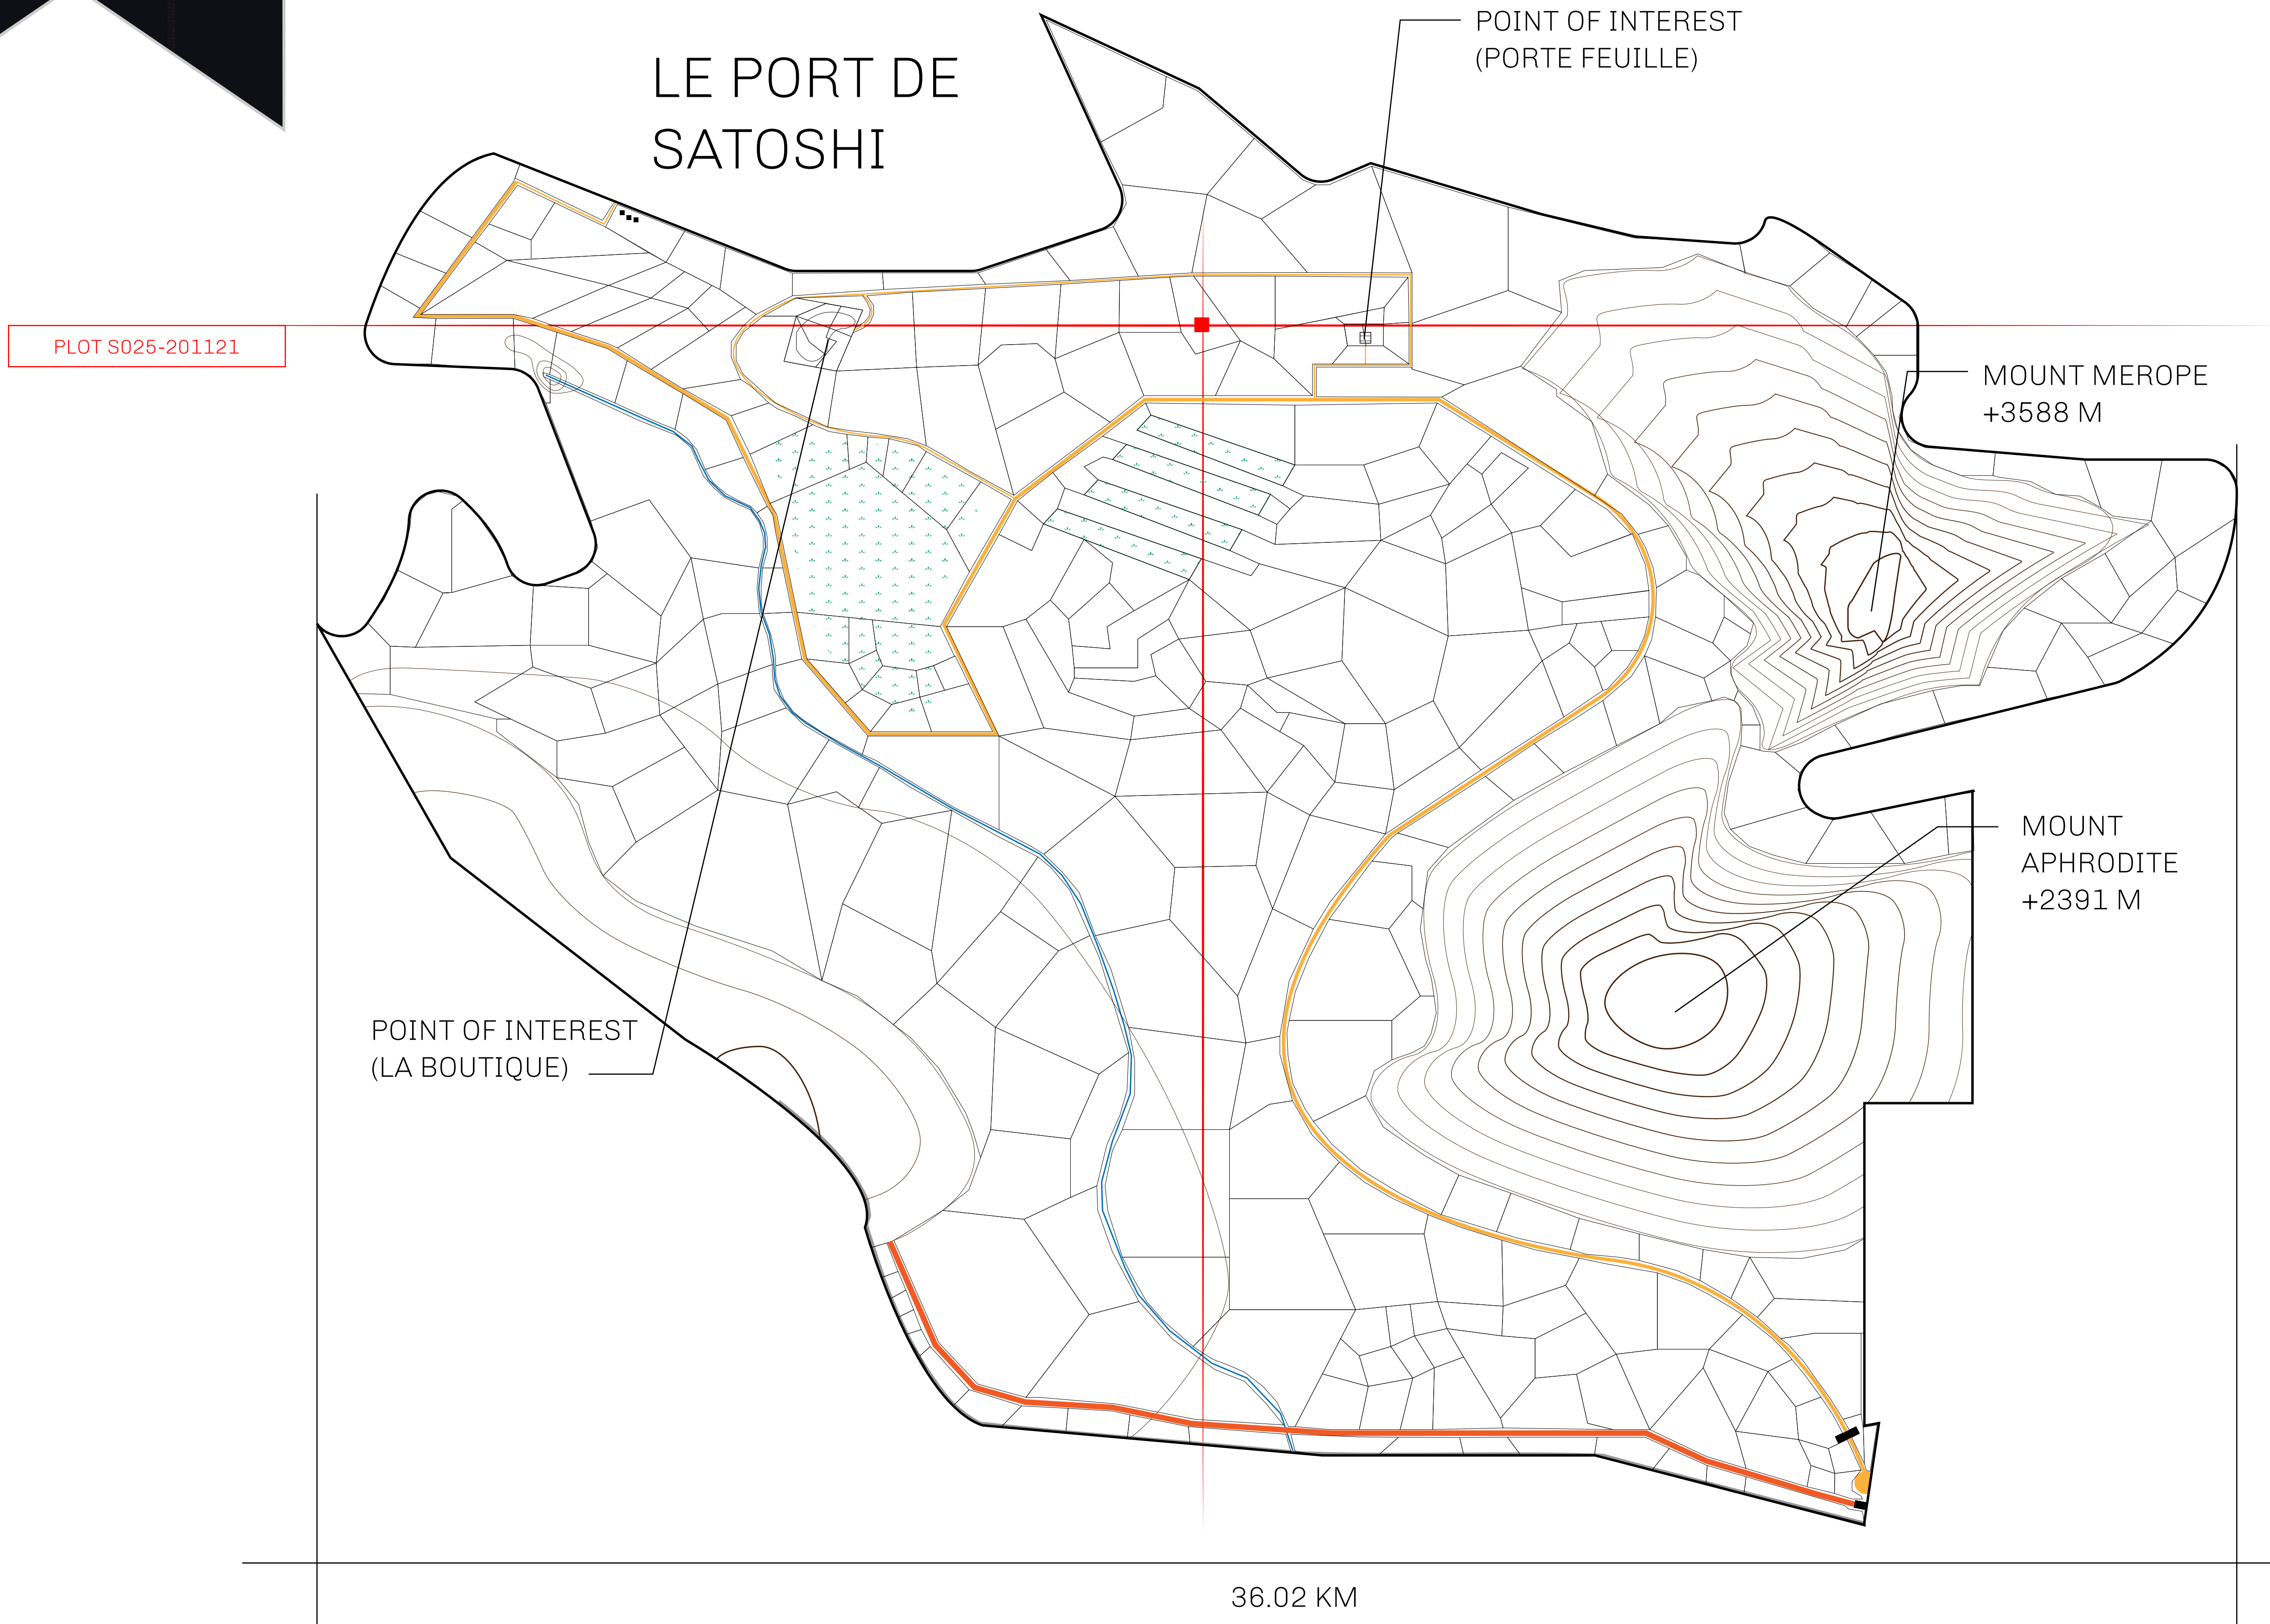

### GEOGRAPHY

COASTLINE	131 KM (81.40 MILES)
BORDERS	OCEAN, THE GREAT EMPIRE, X BY SL
HIGHEST POINT	MOUNT MEROPE +3588 M
LOWEST POINT	THE PORT OF SATOSHI 0 M
PLOTS	331
SCALE	1:50000

# H.M. LNFT Land Registry

TITLE NUMBER

**S025-201121**

ADMINISTRATIVE AREA

**ROYAUME DE SATOSHI**

ISSUED **20 November 2021**

SCALE **1/50000**

OWNER ENTITLEMENT

Guide - Vantage point should be  
indicated as shown in the diagram: