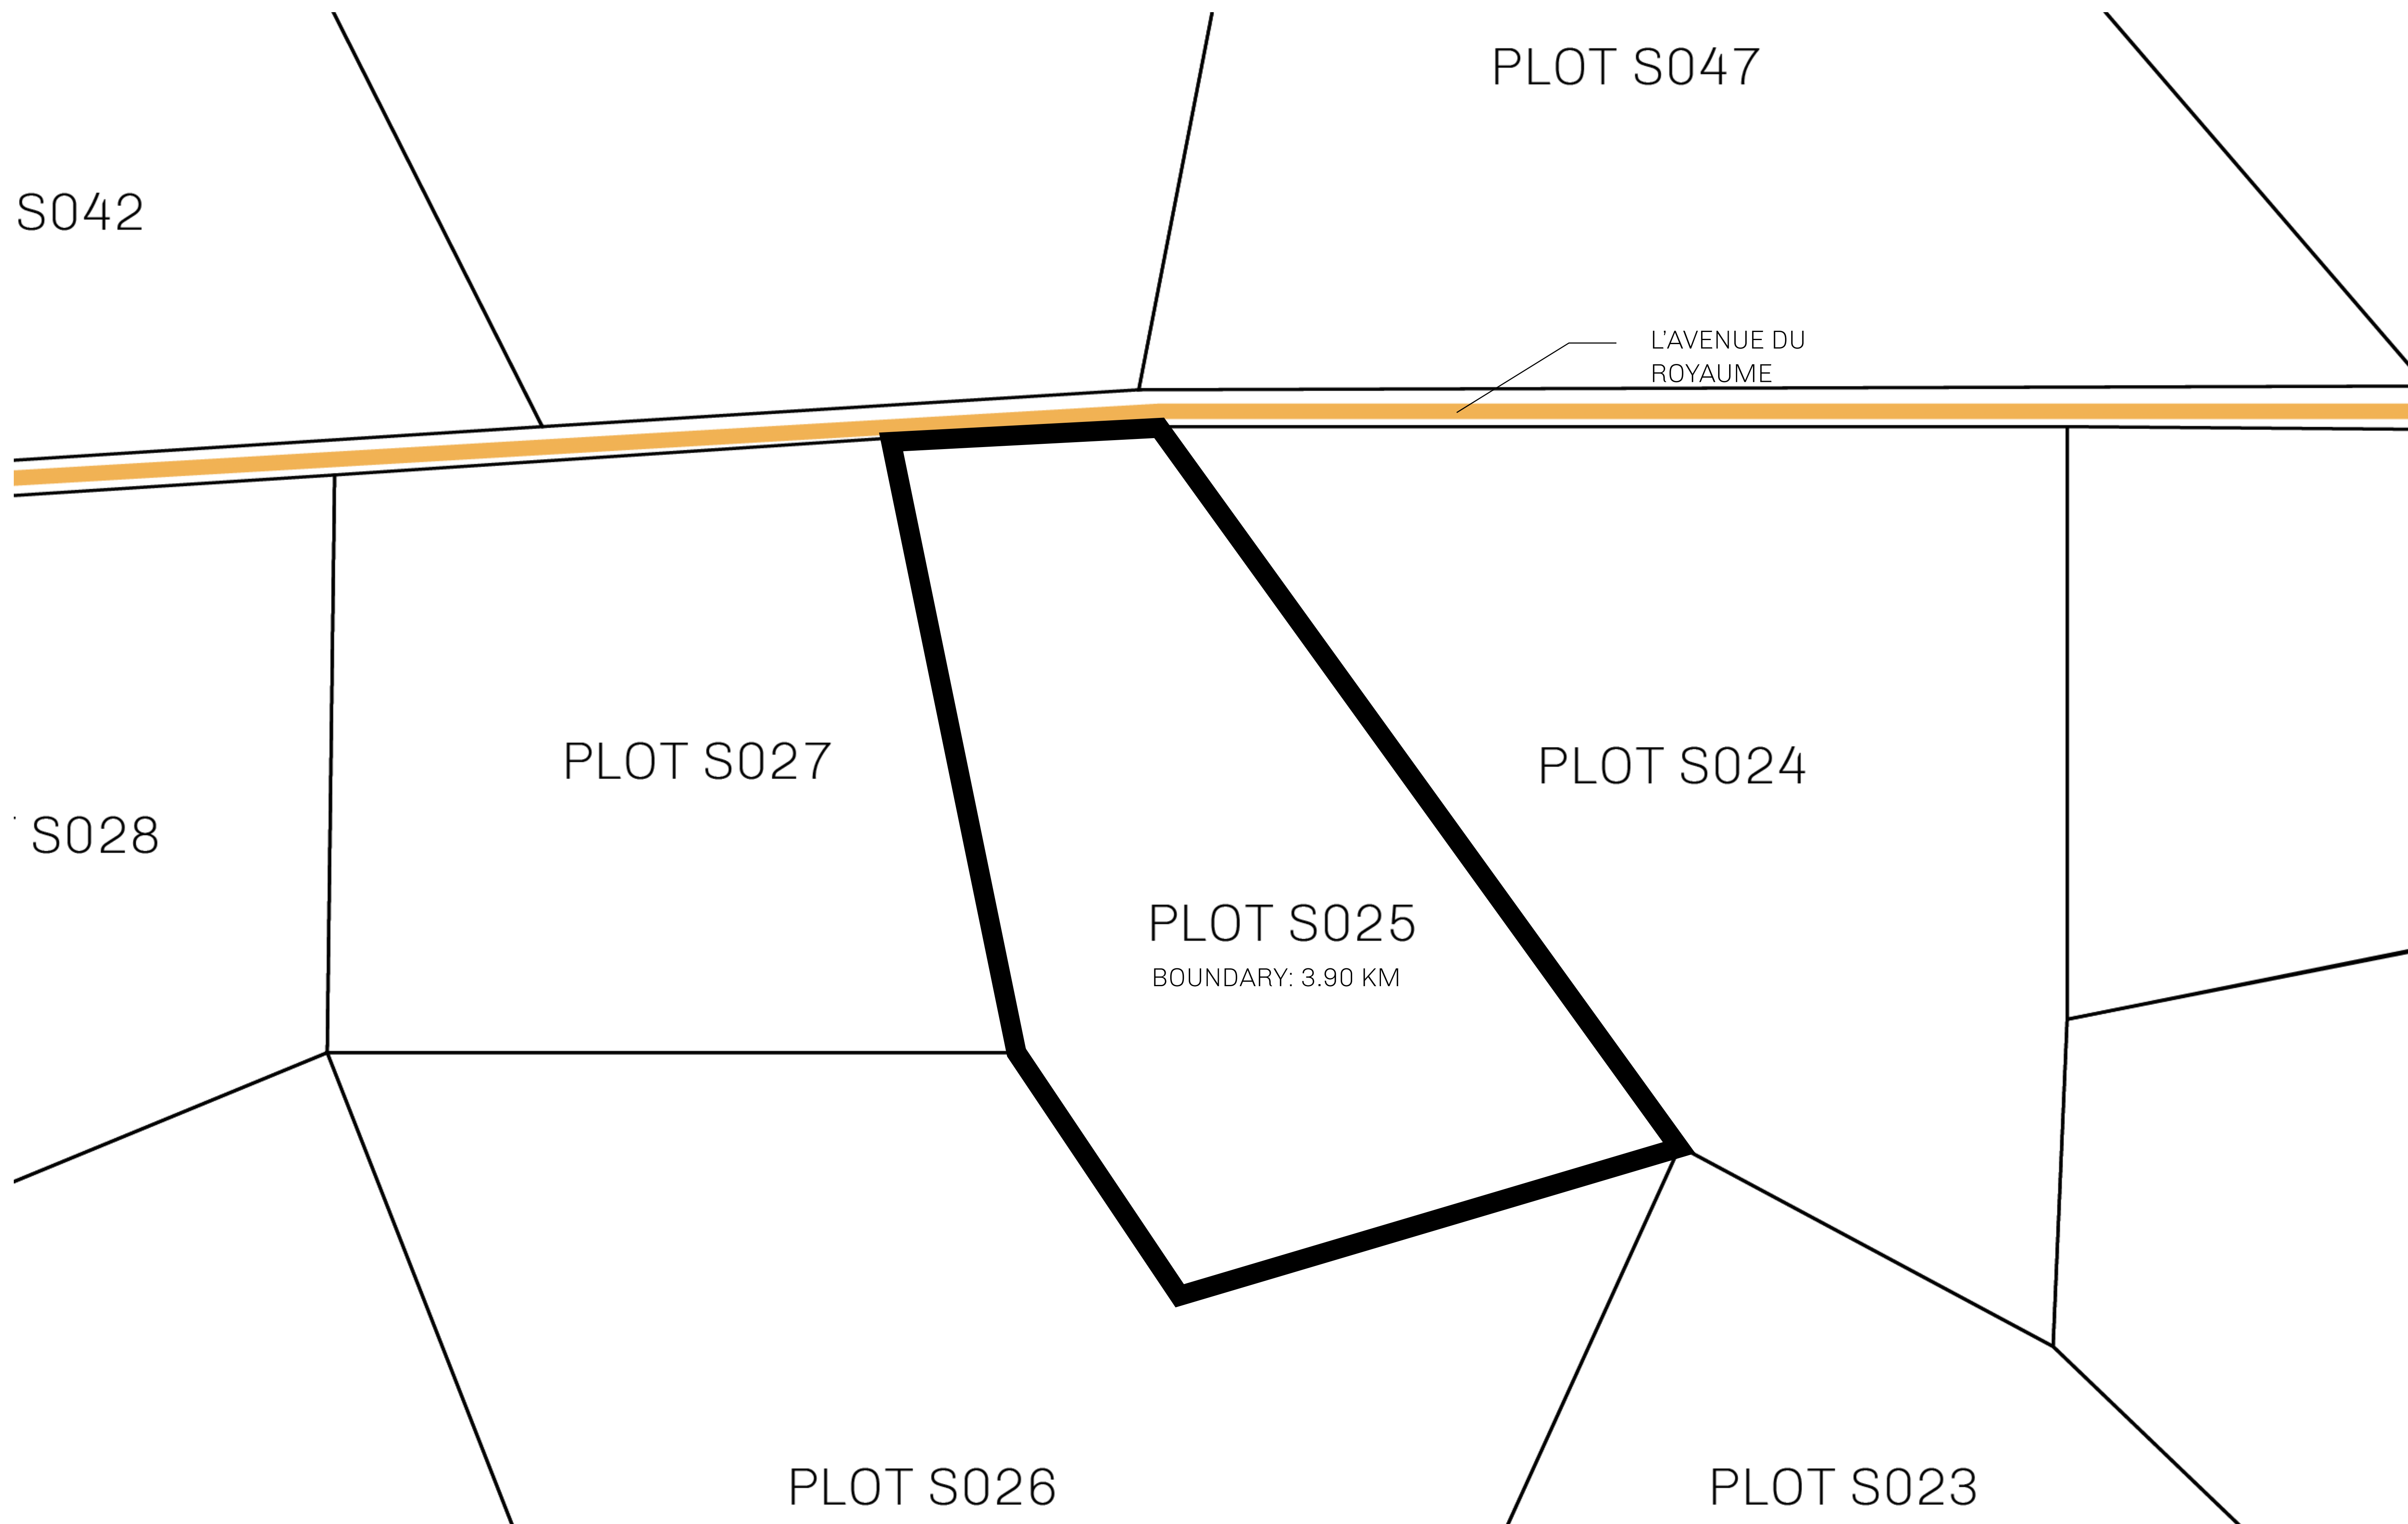

H.M. LNFT Land Registry

TITLE NUMBER

S025-201121

ADMINISTRATIVE AREA

ROYAUME DE SATOSHI

ISSUED **20 November 2021**

SCALE **1/50000**

OWNER ENTITLEMENT

**Type W-SL: Share of 1% of all LTT redeemed based on number of NFT Stories minted;
Mint 4 NFT Stories**