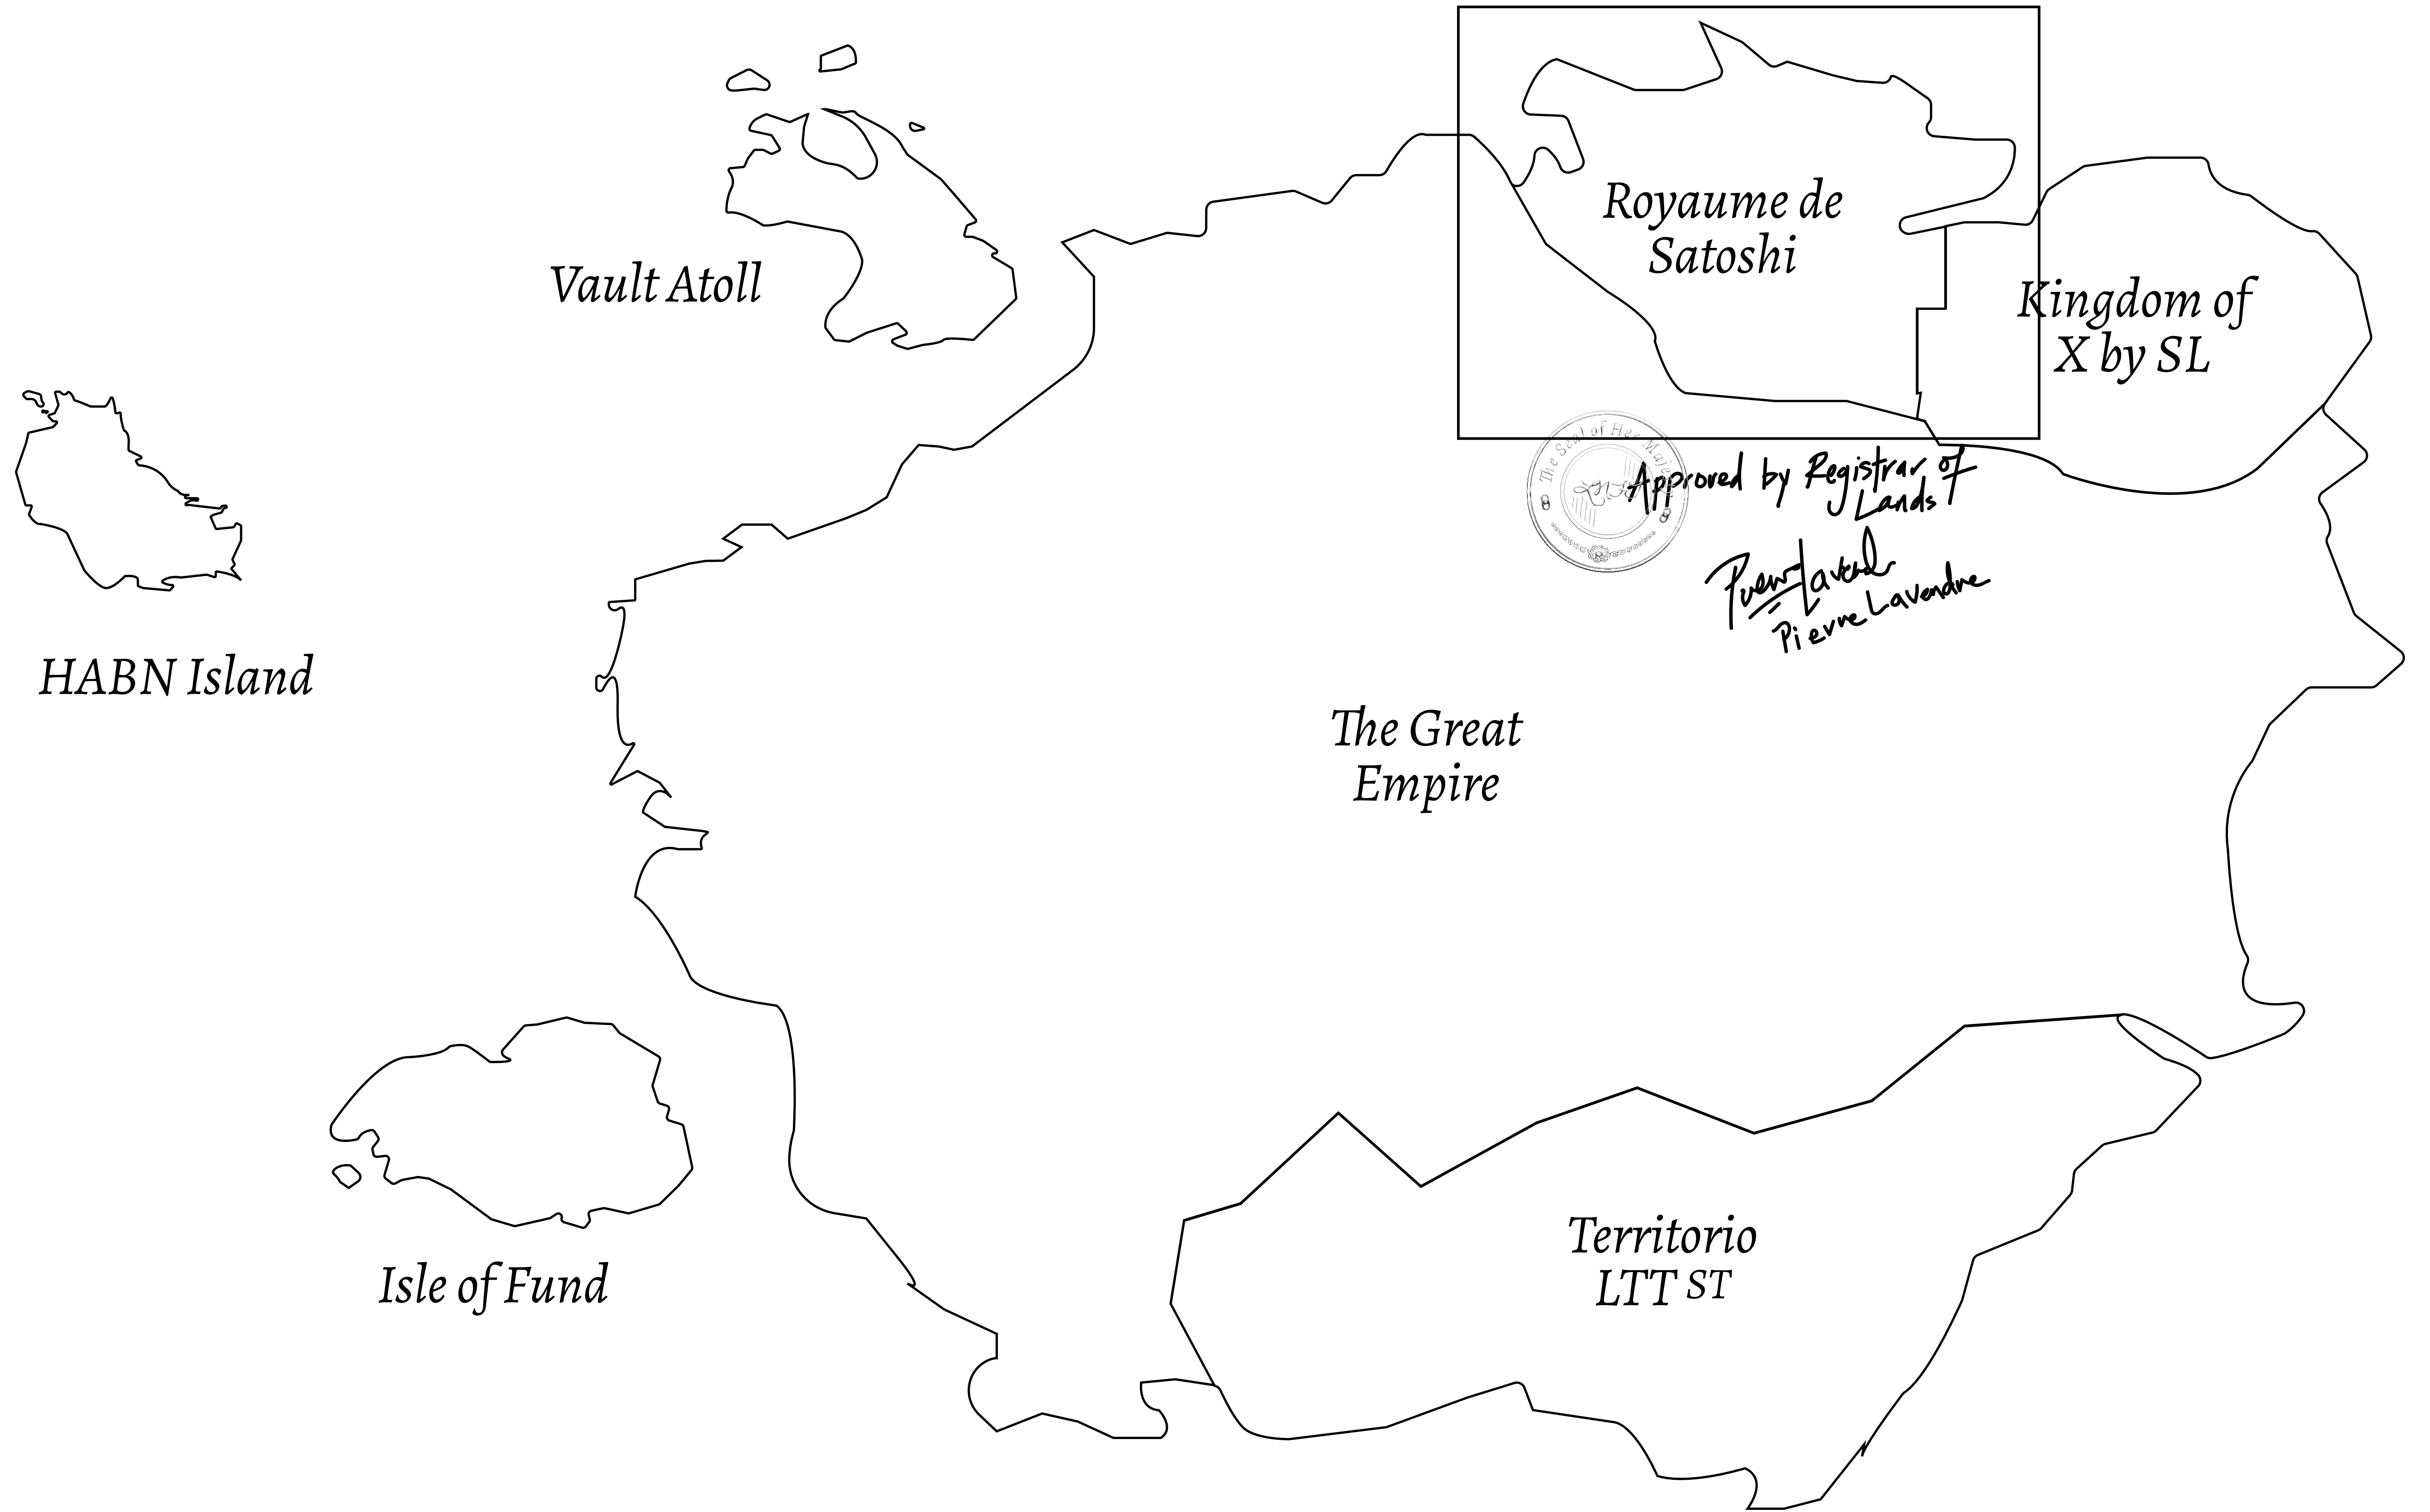

LOOT NFT WORLD