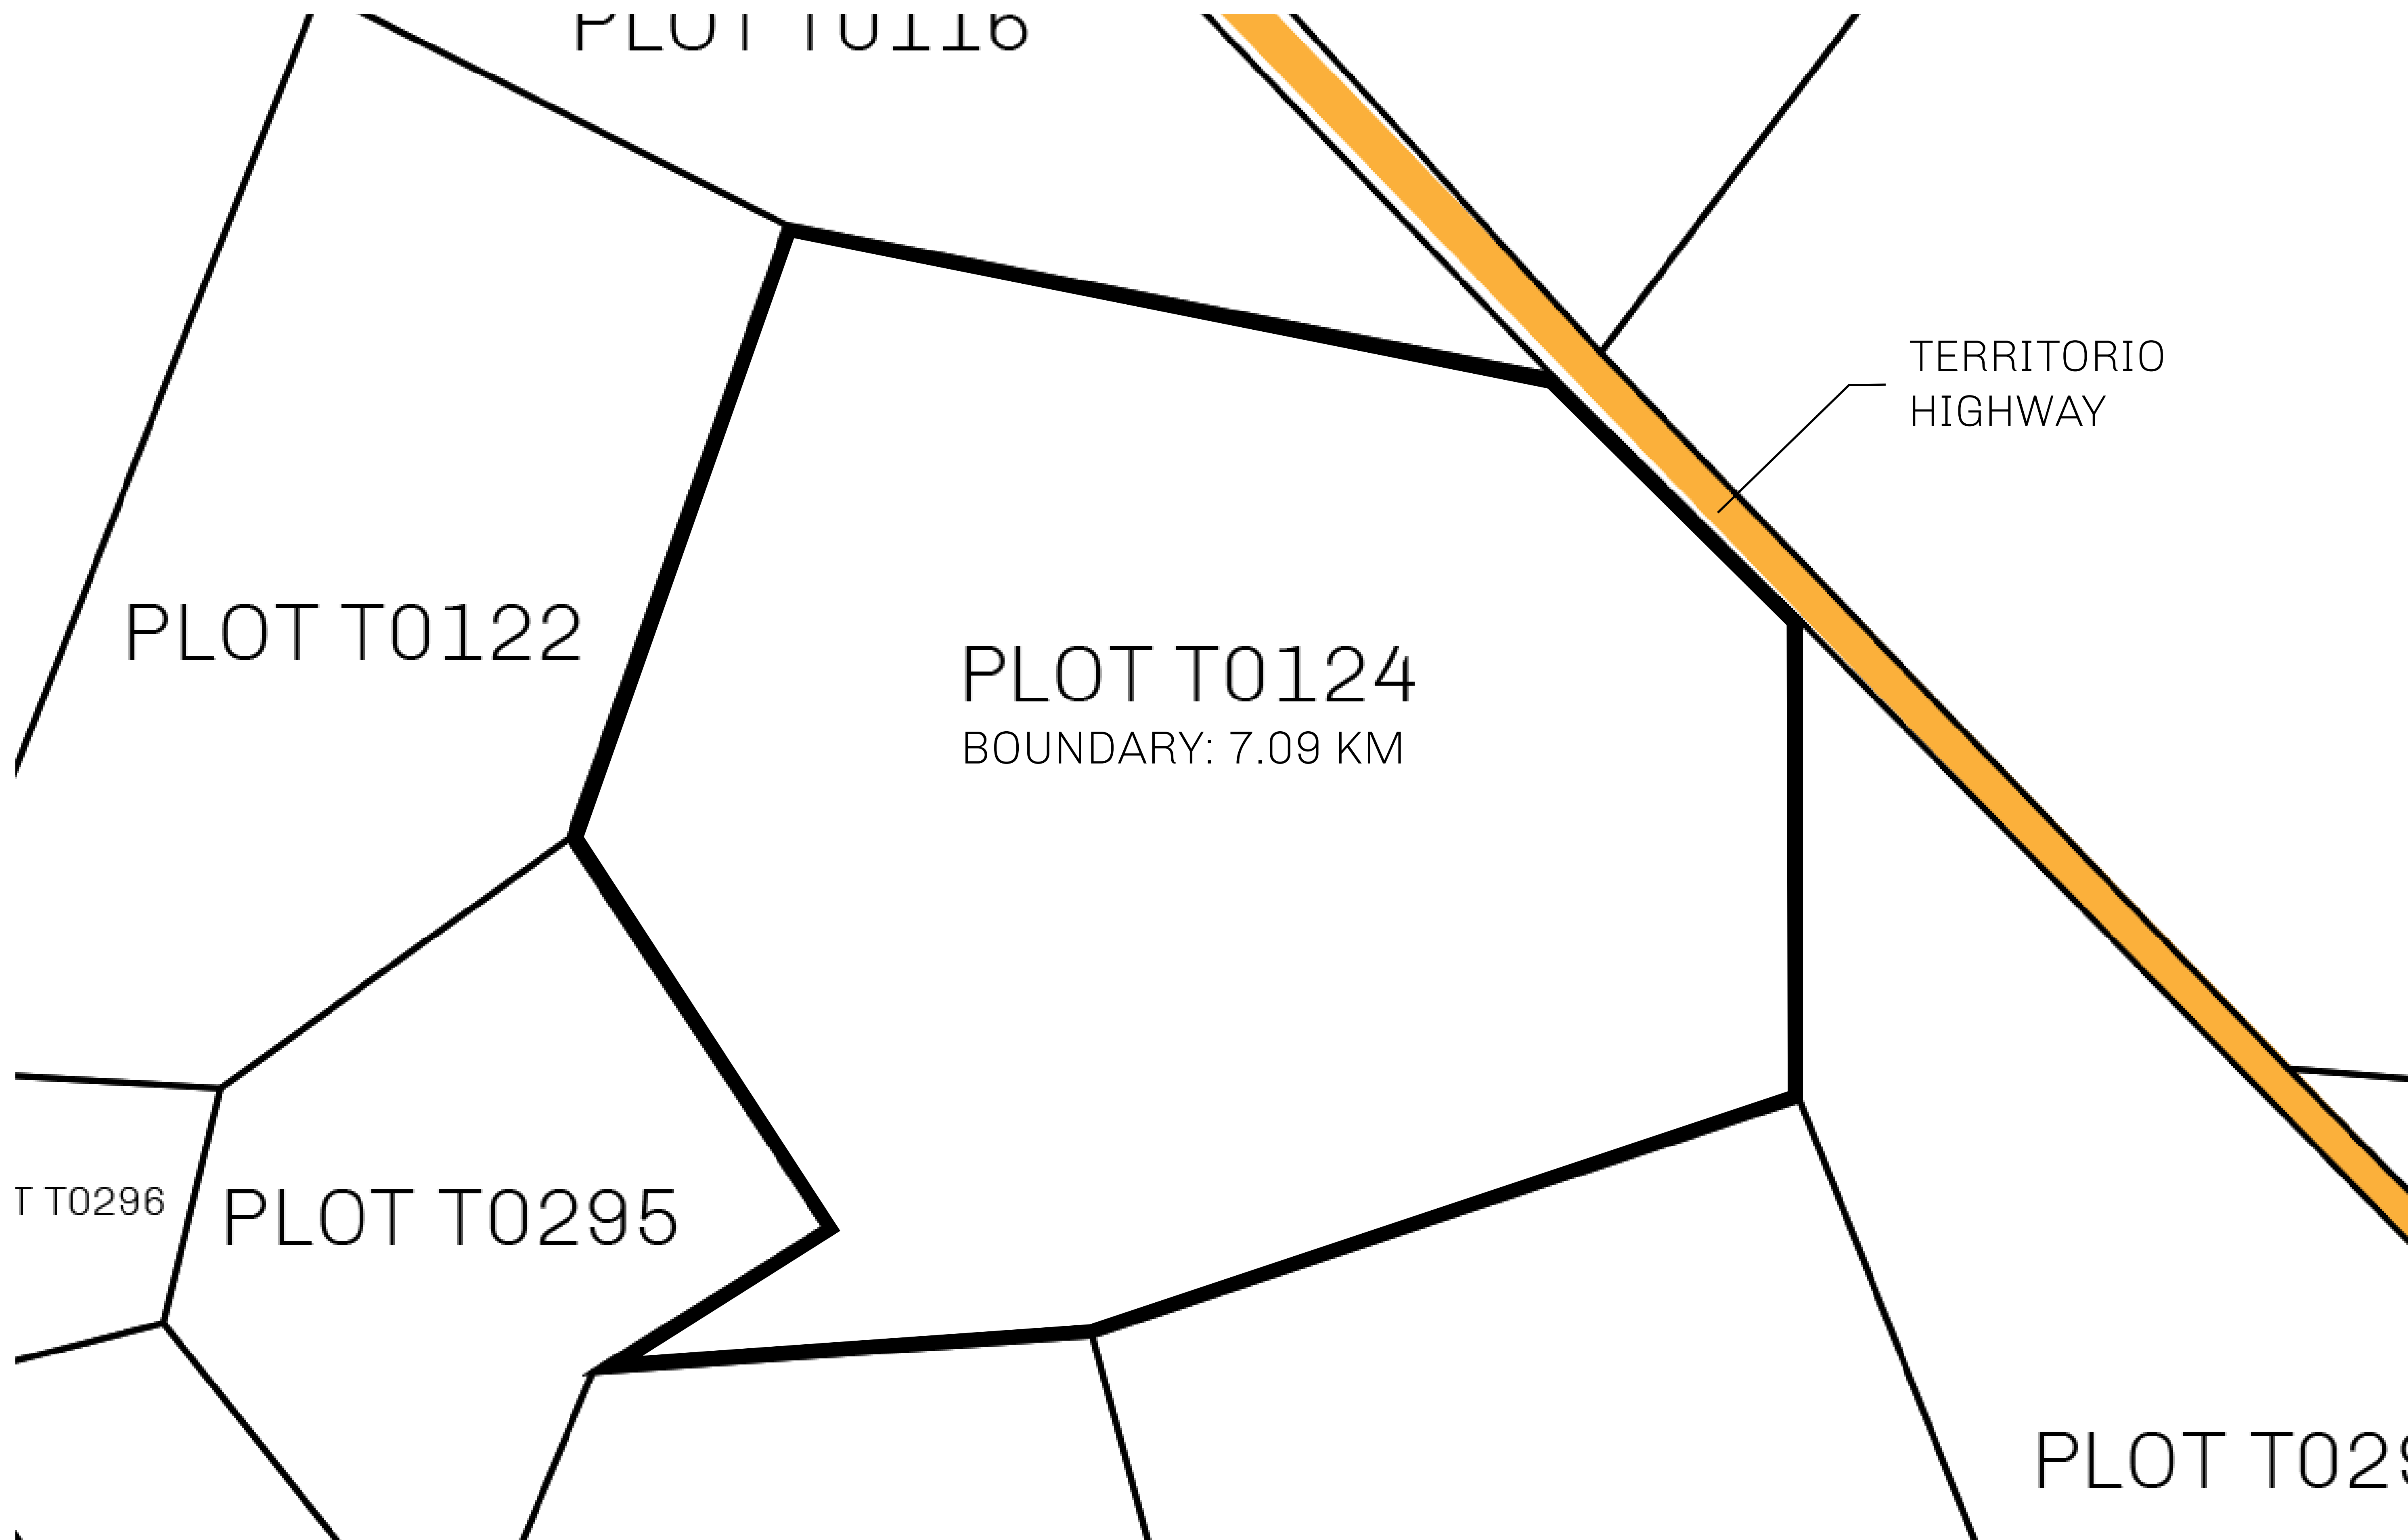

LOOT NFT WORLD

THE SPANISH ARMADA

The most flamboyant of all of the states, this Spanish-speaking territory houses a clash of cultures. From the LTT trades in the El Mercado district to the solicitations for invites to the Great Empire, and even the traveling Caravans, it is a transient place; people are always on the move on the way to the Great Empire or a trek through the Dividing Range to the Royaume De Satoshi. Commerce uses derivations of LTT such as LTTE, LTTB, and LTTC.

GEOGRAPHY

COASTLINE	193.03 KM (119.94 MILES)
BORDERS	OCEAN, THE GREAT EMPIRE
HIGHEST POINT	MT ELEUTHERIA +1392 M
LOWEST POINT	PUERTO DE LTT 0 M
PLOTS	1045
SCALE	1:50000

H.M. LNFT Land Registry		TITLE NUMBER	
		T0124-221121	
ADMINISTRATIVE AREA	TERRITORIO LTT ST	ISSUED 22 November 2021 <i>bj.</i>	SCALE 1/50000
OWNER ENTITLEMENT	Type W-T: Share of 0.1% of all BUN sales (rewarded in Credits) plus 1% of all LTT redeemed based on number of NFT Stories minted; Mint 4 NFT Stories		

OFFICIAL PERSPECTIVE SHEET FOR FILING
Indicate vantage point for each drawing. Copy and
mark each sheet required prior to filing.

Guide - Vantage point should be
indicated as shown in the diagram: