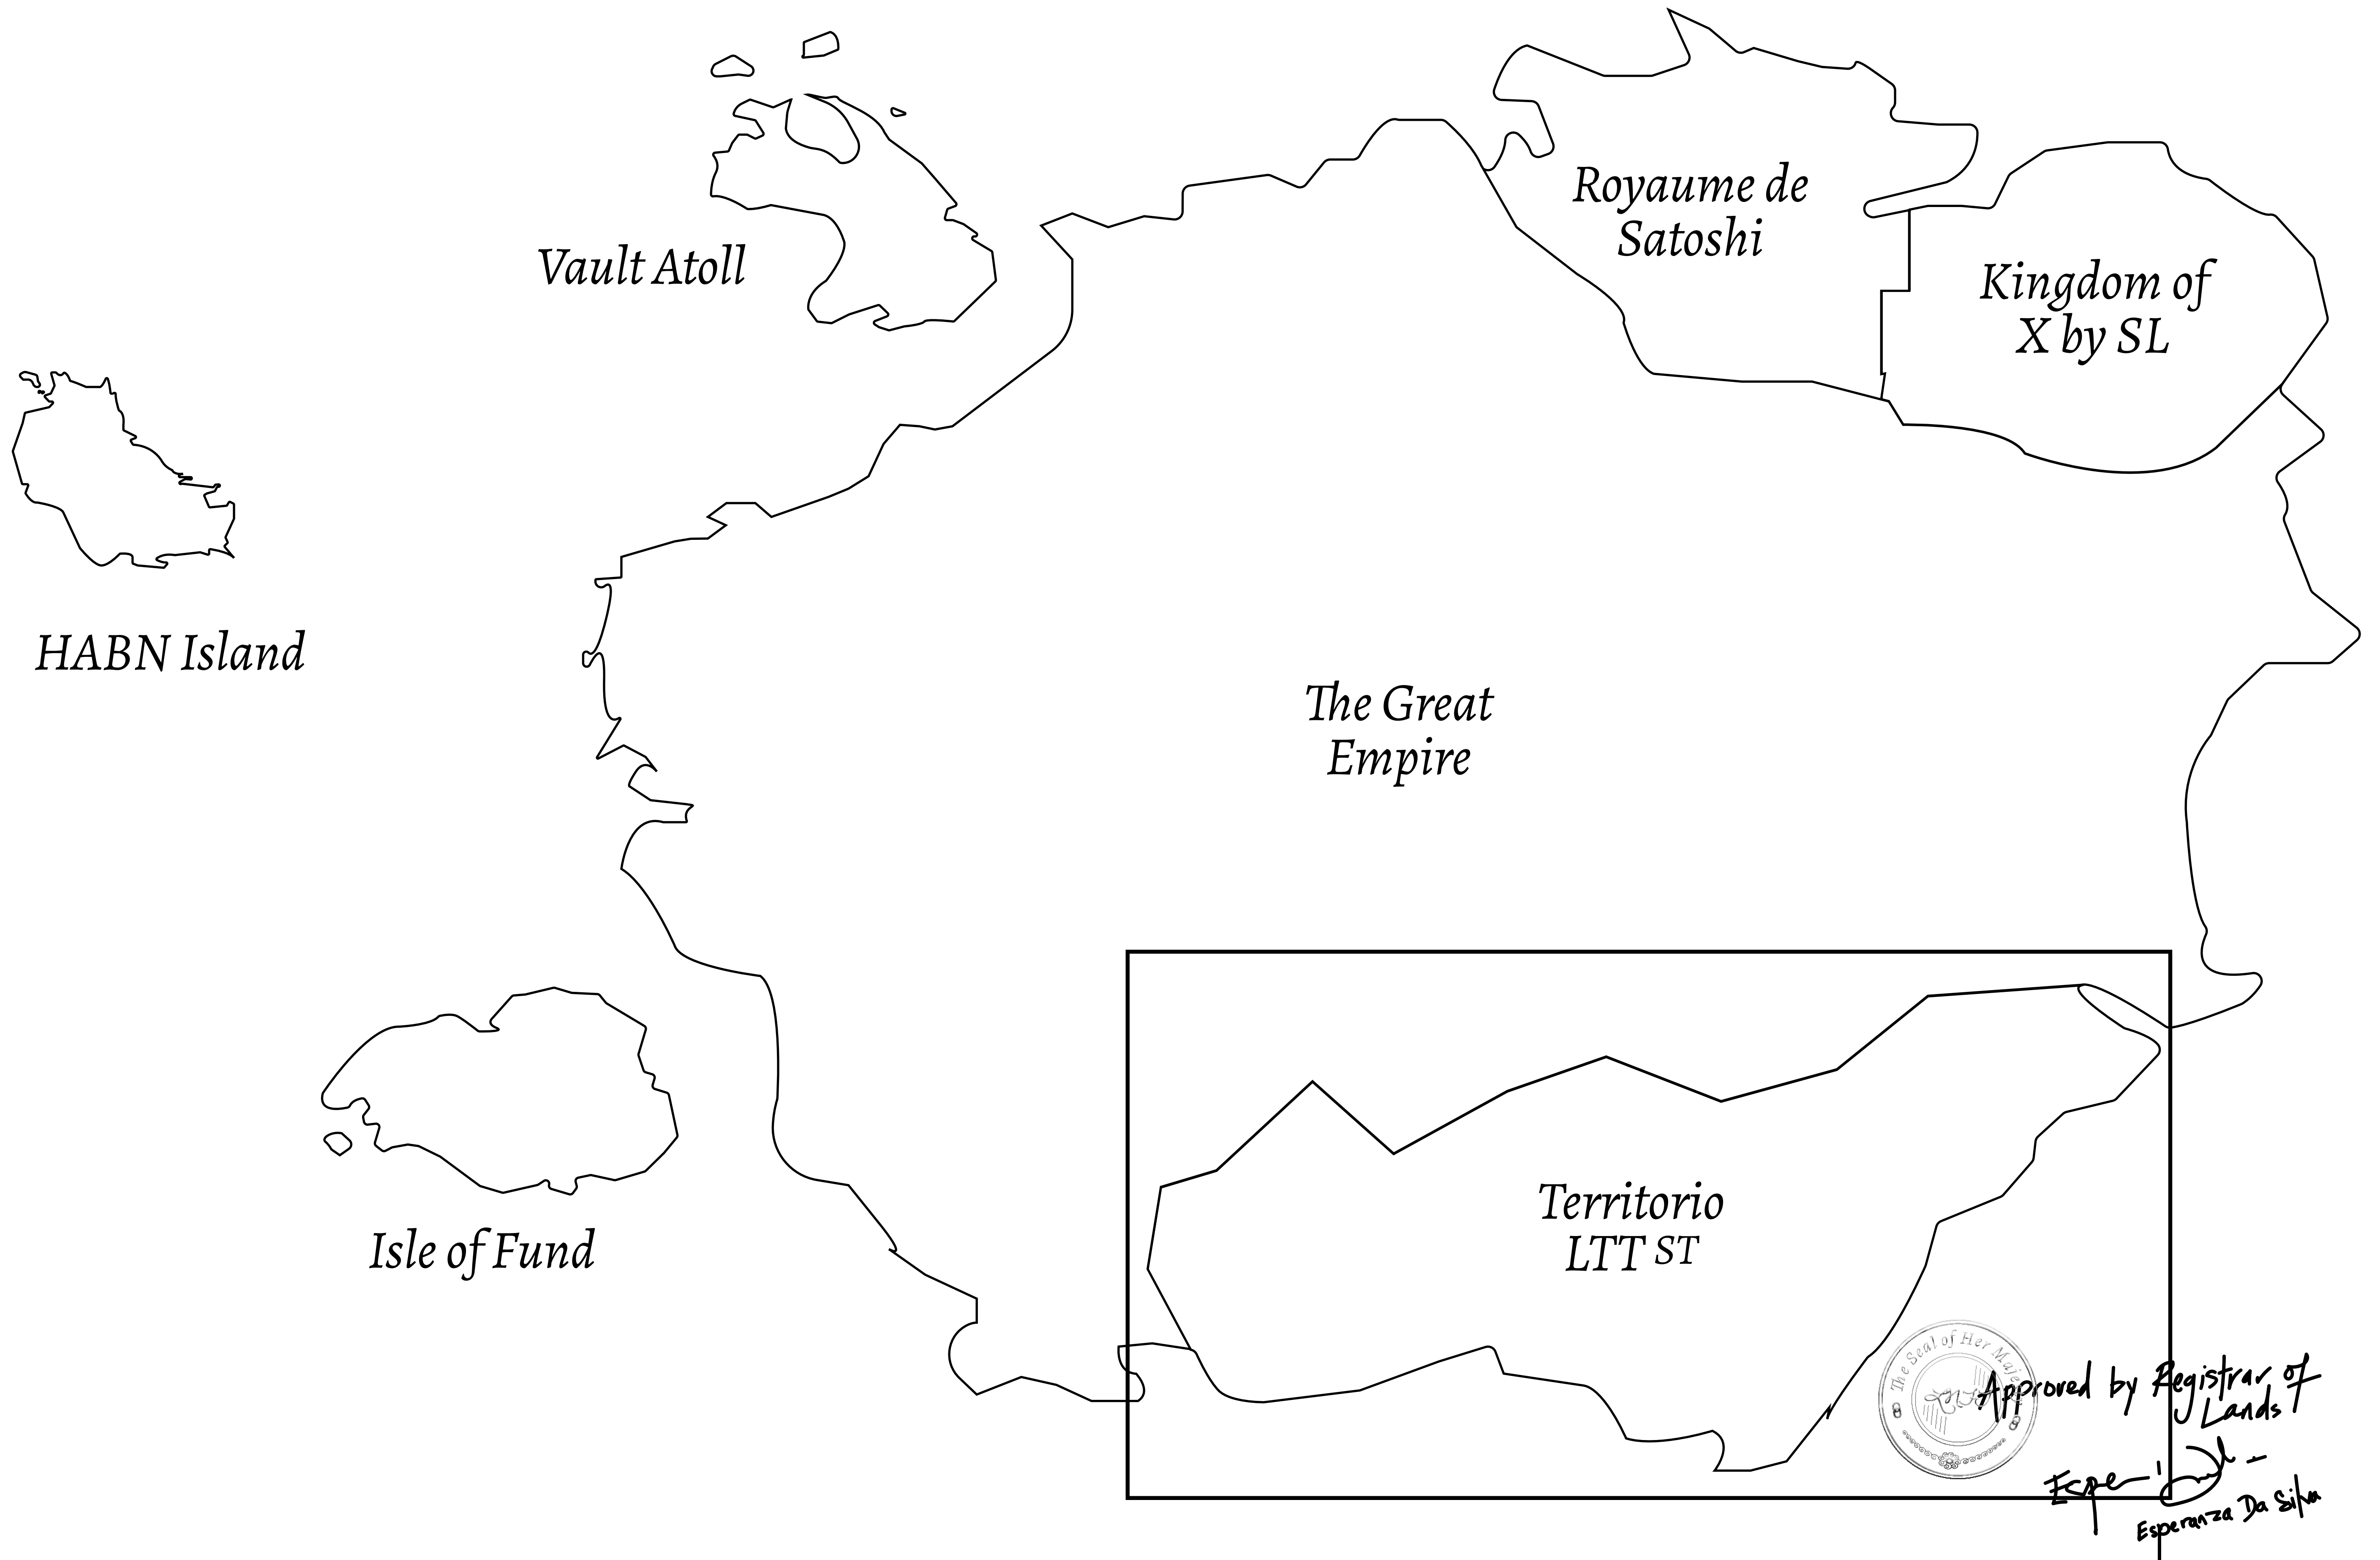

LOOT NFT WORLD

THE SPANISH ARMADA

The most flamboyant of all of the states, this Spanish-speaking territory houses a clash of cultures. From the LTT trades in the El Mercado district to the solicitations for invites to the Great Empire, and even the traveling Caravans, it is a transient place; people are always on the move on the way to the Great Empire or a trek through the Dividing Range to the Royaume De Satoshi. Commerce uses derivations of LTT such as LTTE, LTTB, and LTTC.

GEOGRAPHY

COASTLINE	193.03 KM (119.94 MILES)
BORDERS	OCEAN, THE GREAT EMPIRE
HIGHEST POINT	MT ELEUTHERIA +1392 M
LOWEST POINT	PUERTO DE LTT 0 M
PLOTS	1045
SCALE	1:50000

H.M. LNFT Land Registry		TITLE NUMBER	
		T0124-221121	
ADMINISTRATIVE AREA	TERRITORIO LTT ST	ISSUED 22 November 2021 <i>bj.</i>	SCALE 1/50000
OWNER ENTITLEMENT	Type W-T: Share of 0.1% of all BUN sales (rewarded in Credits) plus 1% of all LTT redeemed based on number of NFT Stories minted; Mint 4 NFT Stories		