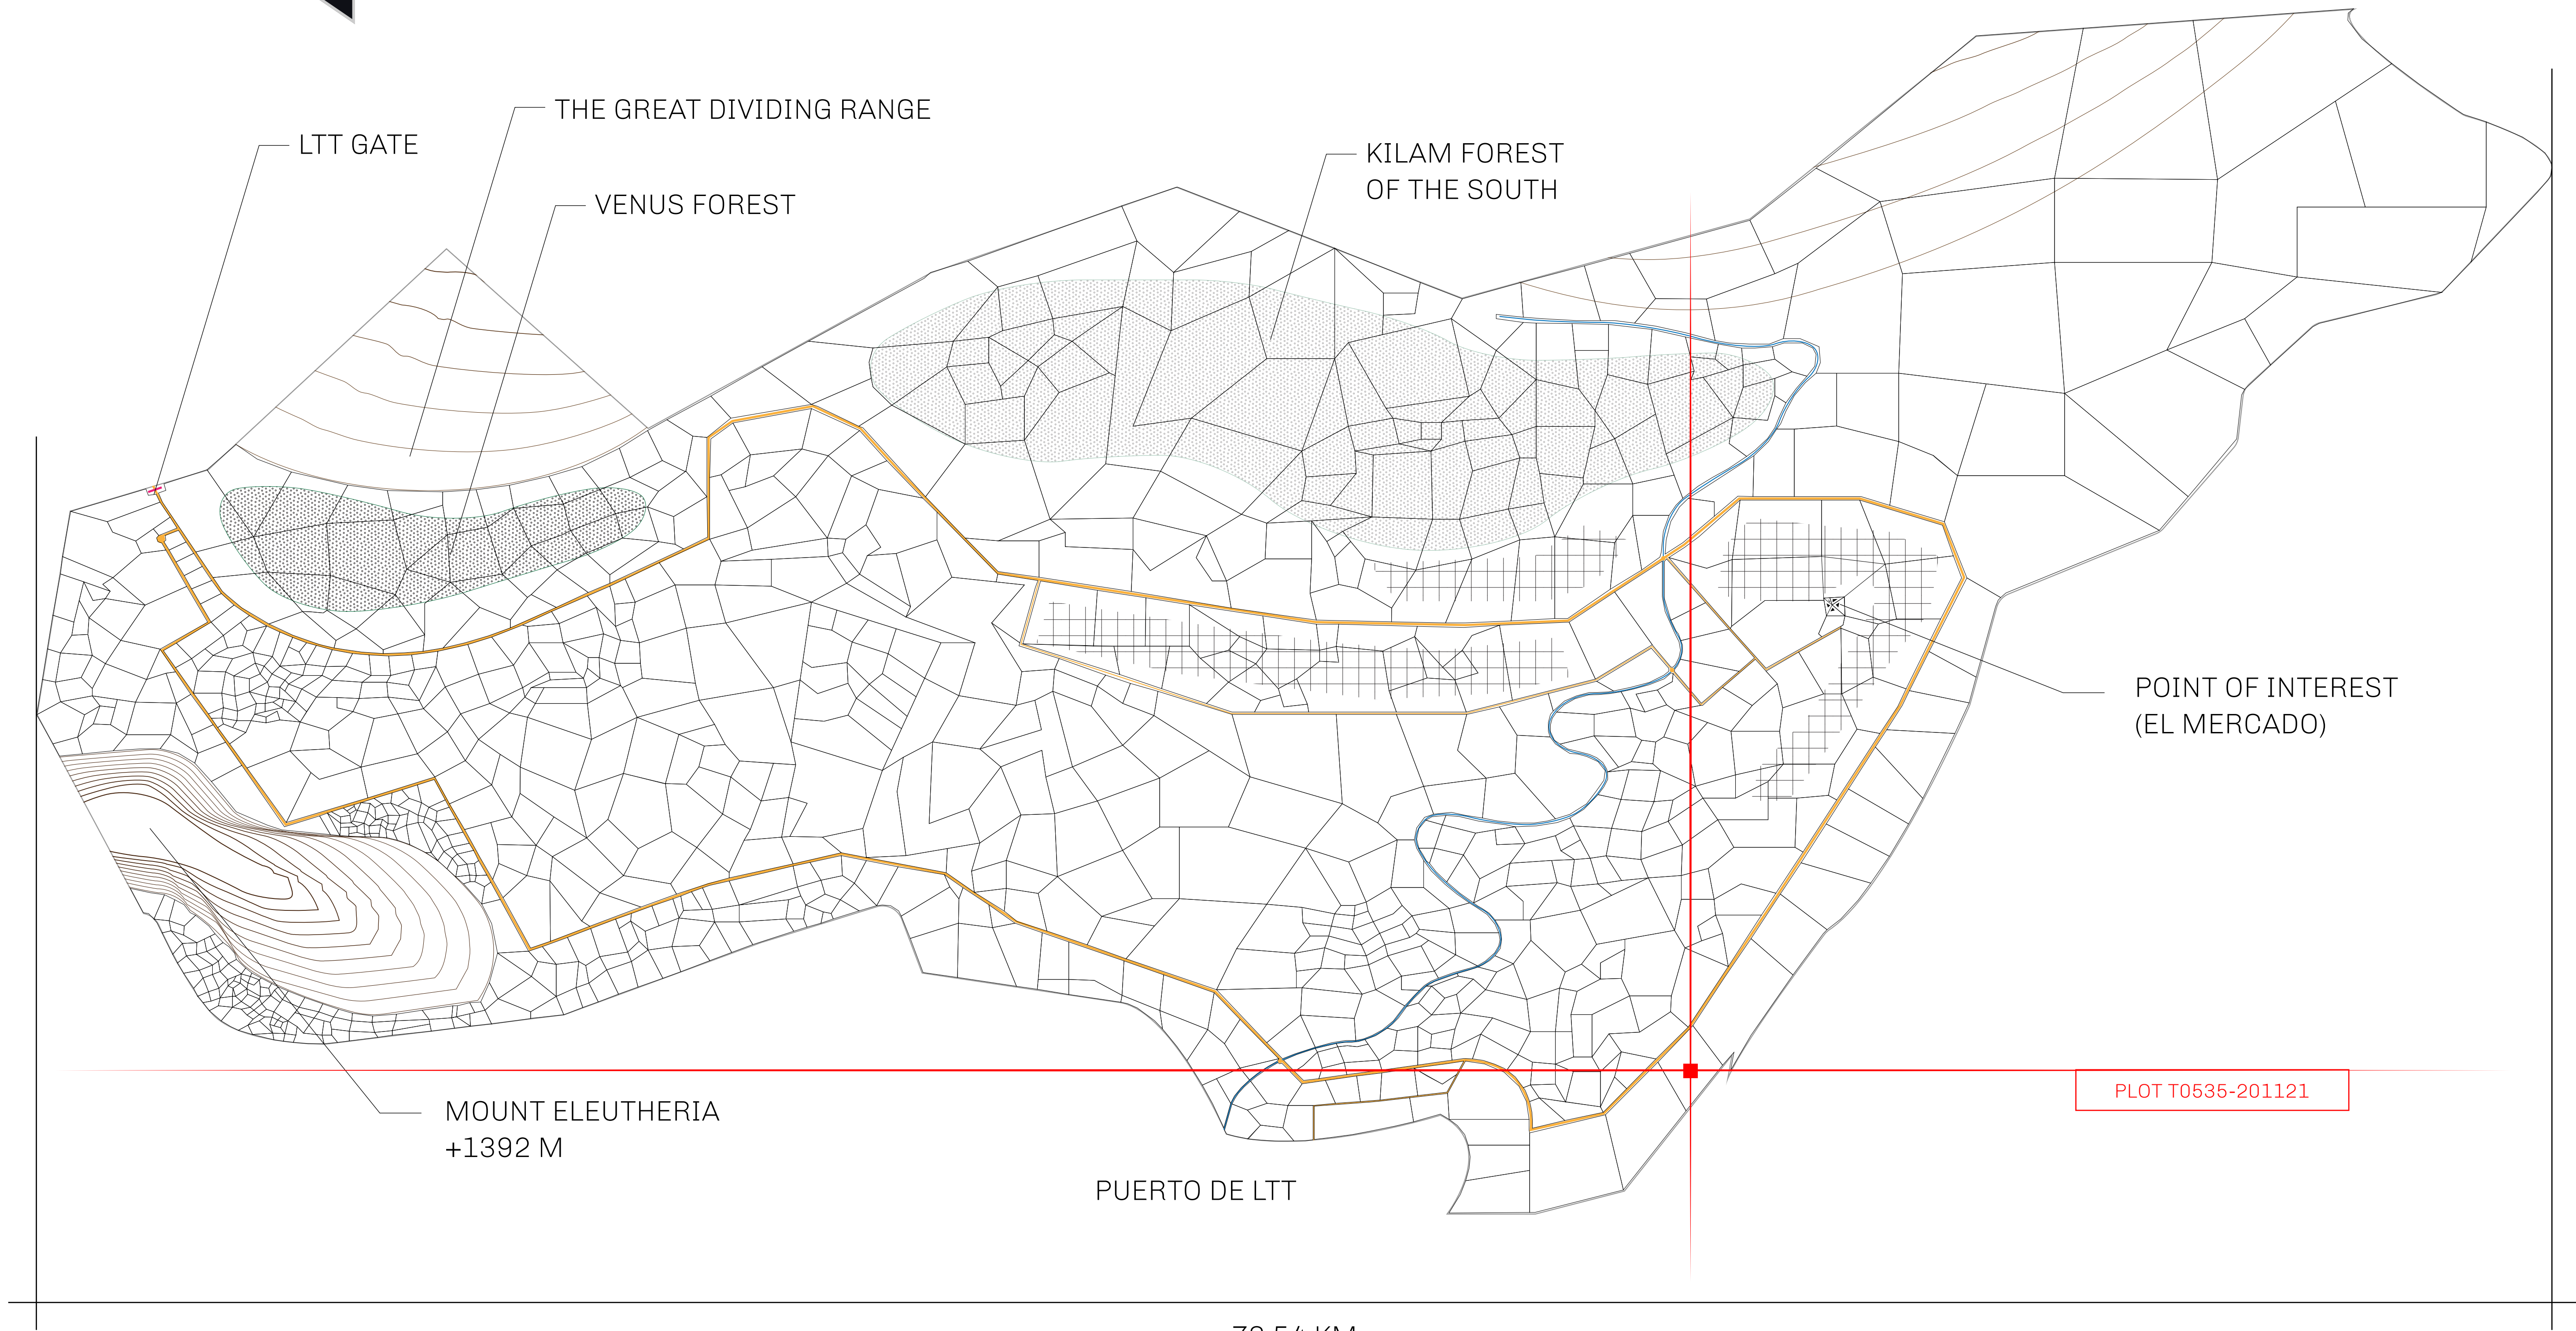

### THE SPANISH ARMADA

The most flamboyant of all of the states, this Spanish-speaking territory houses a clash of cultures. From the LTT trades in the El Mercado district to the solicitations for invites to the Great Empire, and even the traveling Caravans, it is a transient place; people are always on the move on the way to the Great Empire or a trek through the Dividing Range to the Royaume De Satoshi. Commerce uses derivations of LTT such as LTTE, LTTB, and LTTC.

### GEOGRAPHY

COASTLINE	193.03 KM (119.94 MILES)
BORDERS	OCEAN, THE GREAT EMPIRE
HIGHEST POINT	MT ELEUTHERIA +1392 M
LOWEST POINT	PUERTO DE LTT 0 M
PLOTS	1045
SCALE	1:50000

<b>H.M. LNFT Land Registry</b>		TITLE NUMBER	
		<b>T0535-201121</b>	
ADMINISTRATIVE AREA	<b>TERRITORIO LTT ST</b>	ISSUED <b>20 November 2021</b> <i>BJ.</i>	SCALE <b>1/50000</b>
OWNER ENTITLEMENT	<b>Type W-T: Share of 0.1% of all BUN sales (rewarded in Credits) plus 1% of all LTT redeemed based on number of NFT Stories minted; Mint 4 NFT Stories</b>		

OFFICIAL PERSPECTIVE SHEET FOR FILING  
Indicate vantage point for each drawing. Copy and  
mark each sheet required prior to filing.

Guide - Vantage point should be  
indicated as shown in the diagram: