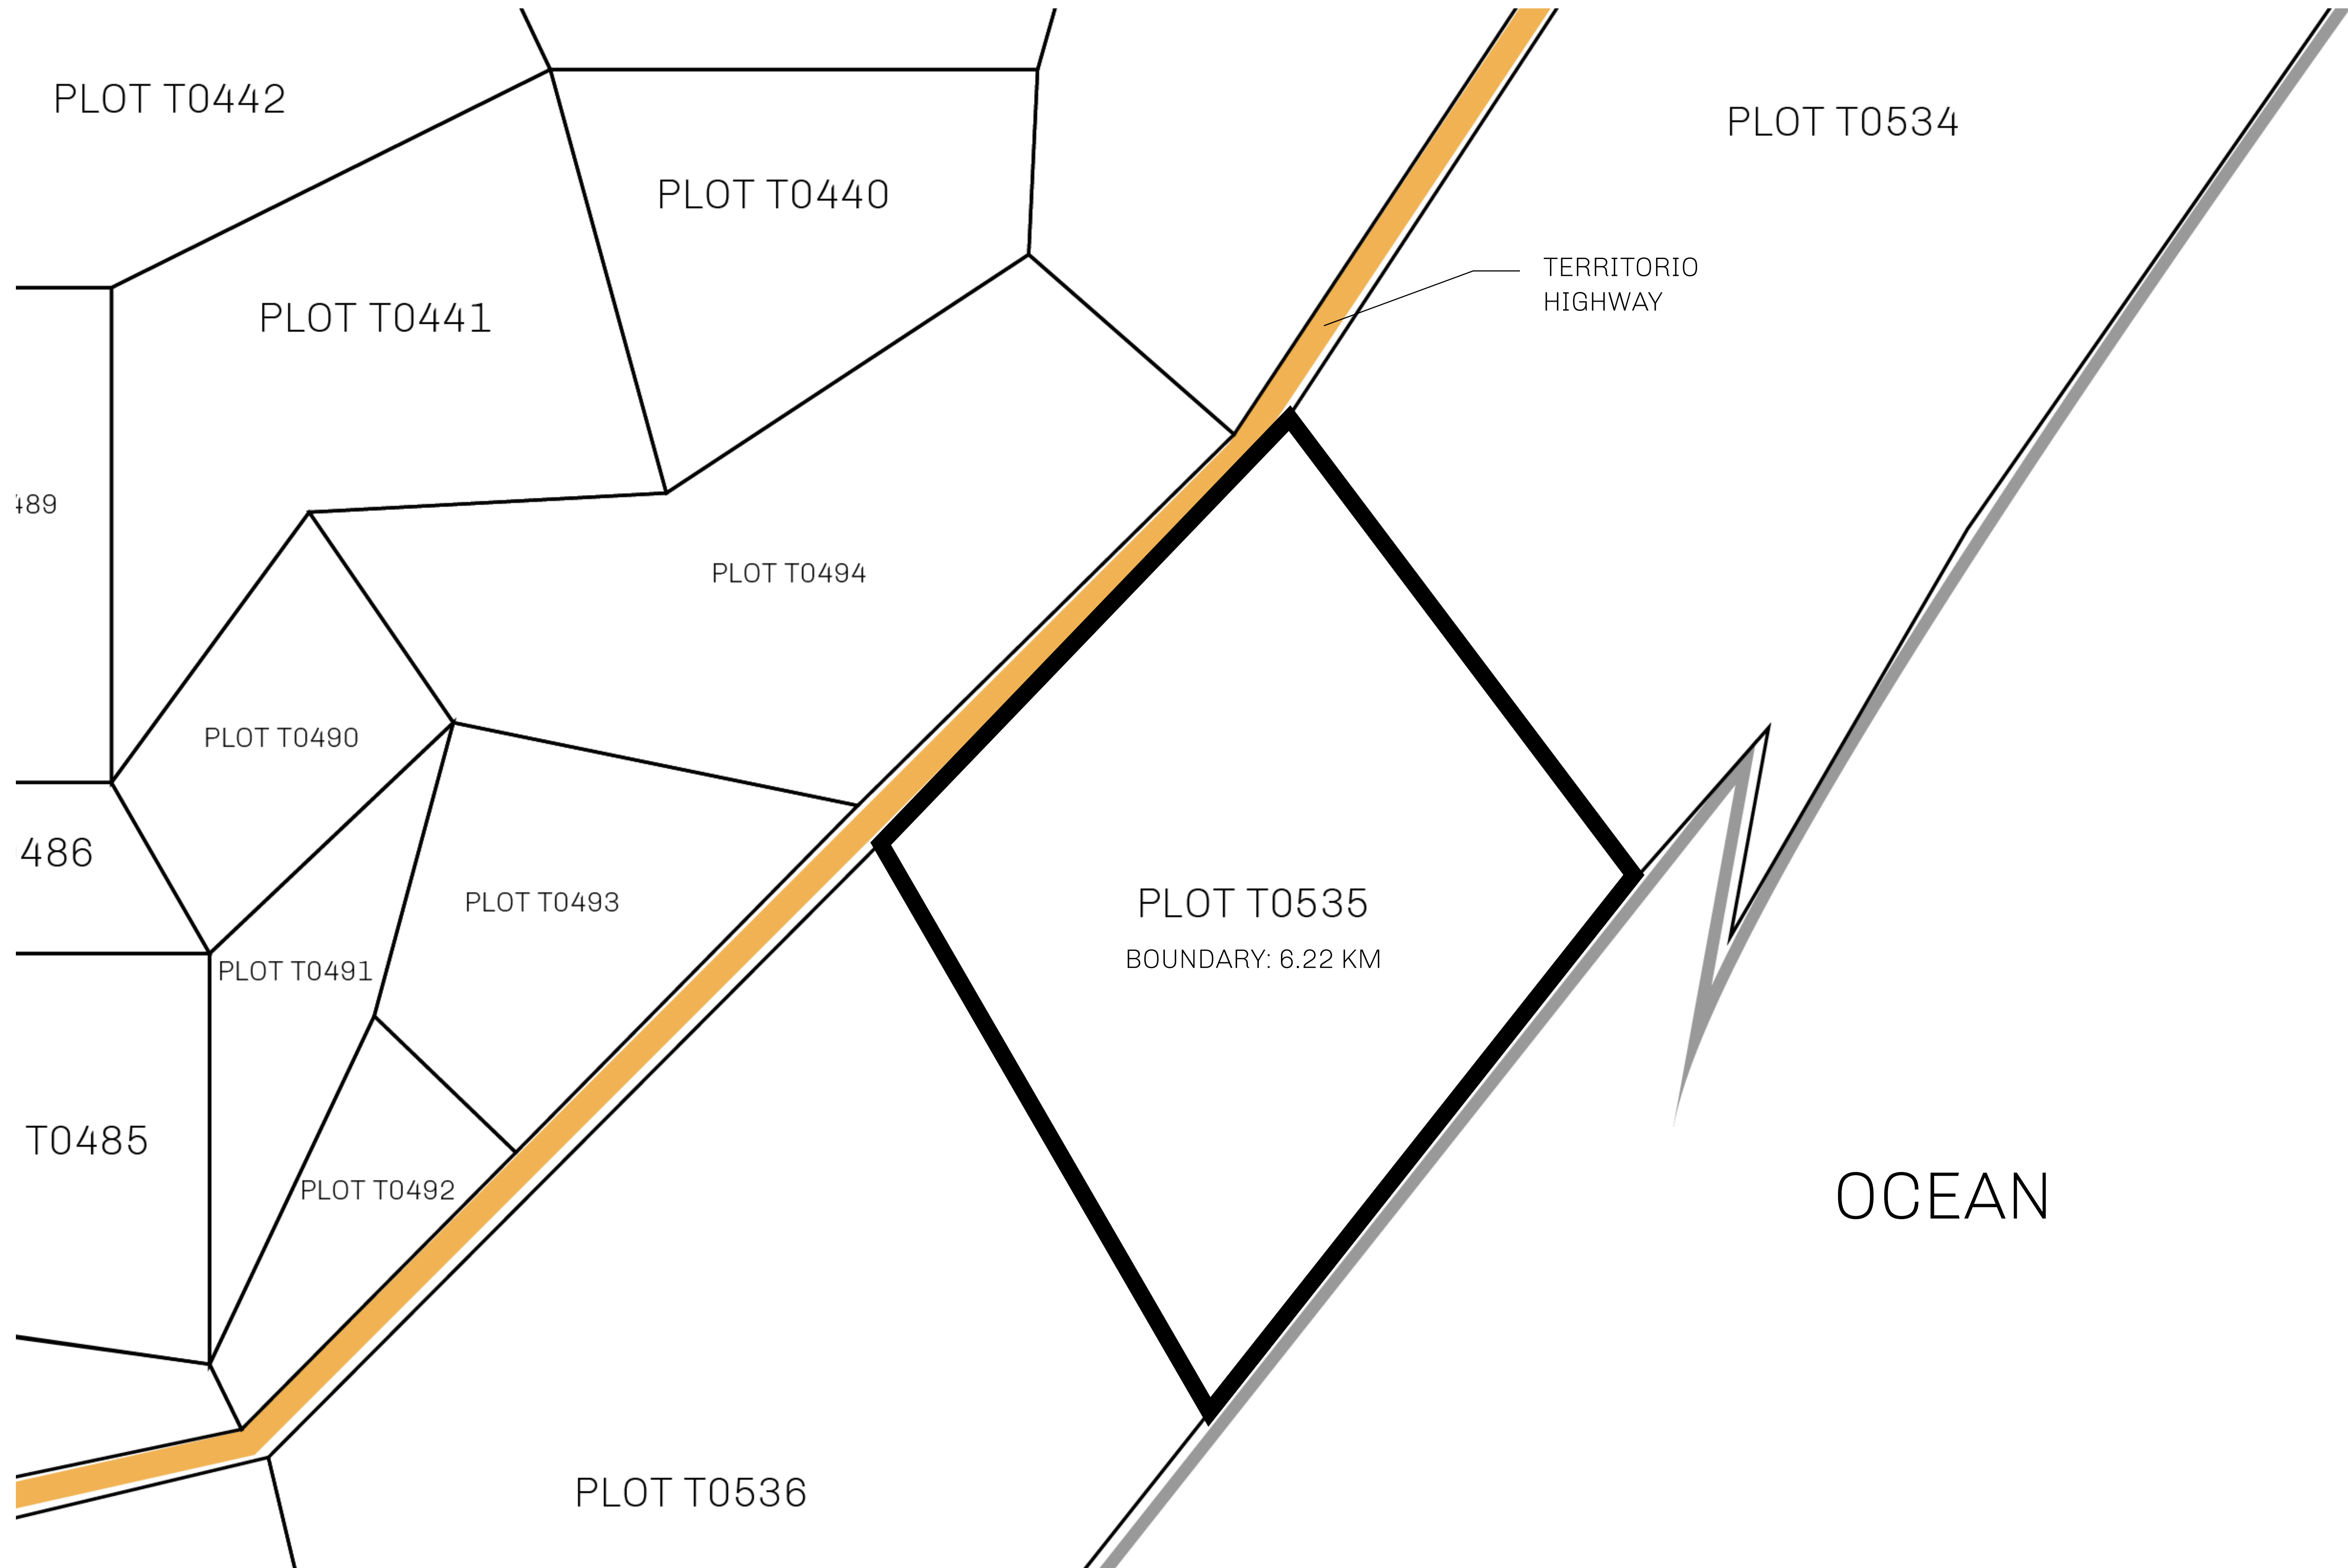

### THE SPANISH ARMADA

The most flamboyant of all of the states, this Spanish-speaking territory houses a clash of cultures. From the LTT trades in the El Mercado district to the solicitations for invites to the Great Empire, and even the traveling Caravans, it is a transient place; people are always on the move on the way to the Great Empire or a trek through the Dividing Range to the Royaume De Satoshi. Commerce uses derivations of LTT such as LTTE, LTTB, and LTTC.

### GEOGRAPHY

COASTLINE	193.03 KM (119.94 MILES)
BORDERS	OCEAN, THE GREAT EMPIRE
HIGHEST POINT	MT ELEUTHERIA +1392 M
LOWEST POINT	PUERTO DE LTT 0 M
PLOTS	1045
SCALE	1:50000

<b>H.M. LNFT Land Registry</b>		TITLE NUMBER	
		<b>T0535-201121</b>	
ADMINISTRATIVE AREA	<b>TERRITORIO LTT ST</b>	ISSUED <b>20 November 2021</b> <i>BJ.</i>	SCALE <b>1/50000</b>
OWNER ENTITLEMENT	<b>Type W-T: Share of 0.1% of all BUN sales (rewarded in Credits) plus 1% of all LTT redeemed based on number of NFT Stories minted; Mint 4 NFT Stories</b>		

OFFICIAL PERSPECTIVE SHEET FOR FILING  
Indicate vantage point for each drawing. Copy and  
mark each sheet required prior to filing.

Guide - Vantage point should be  
indicated as shown in the diagram: