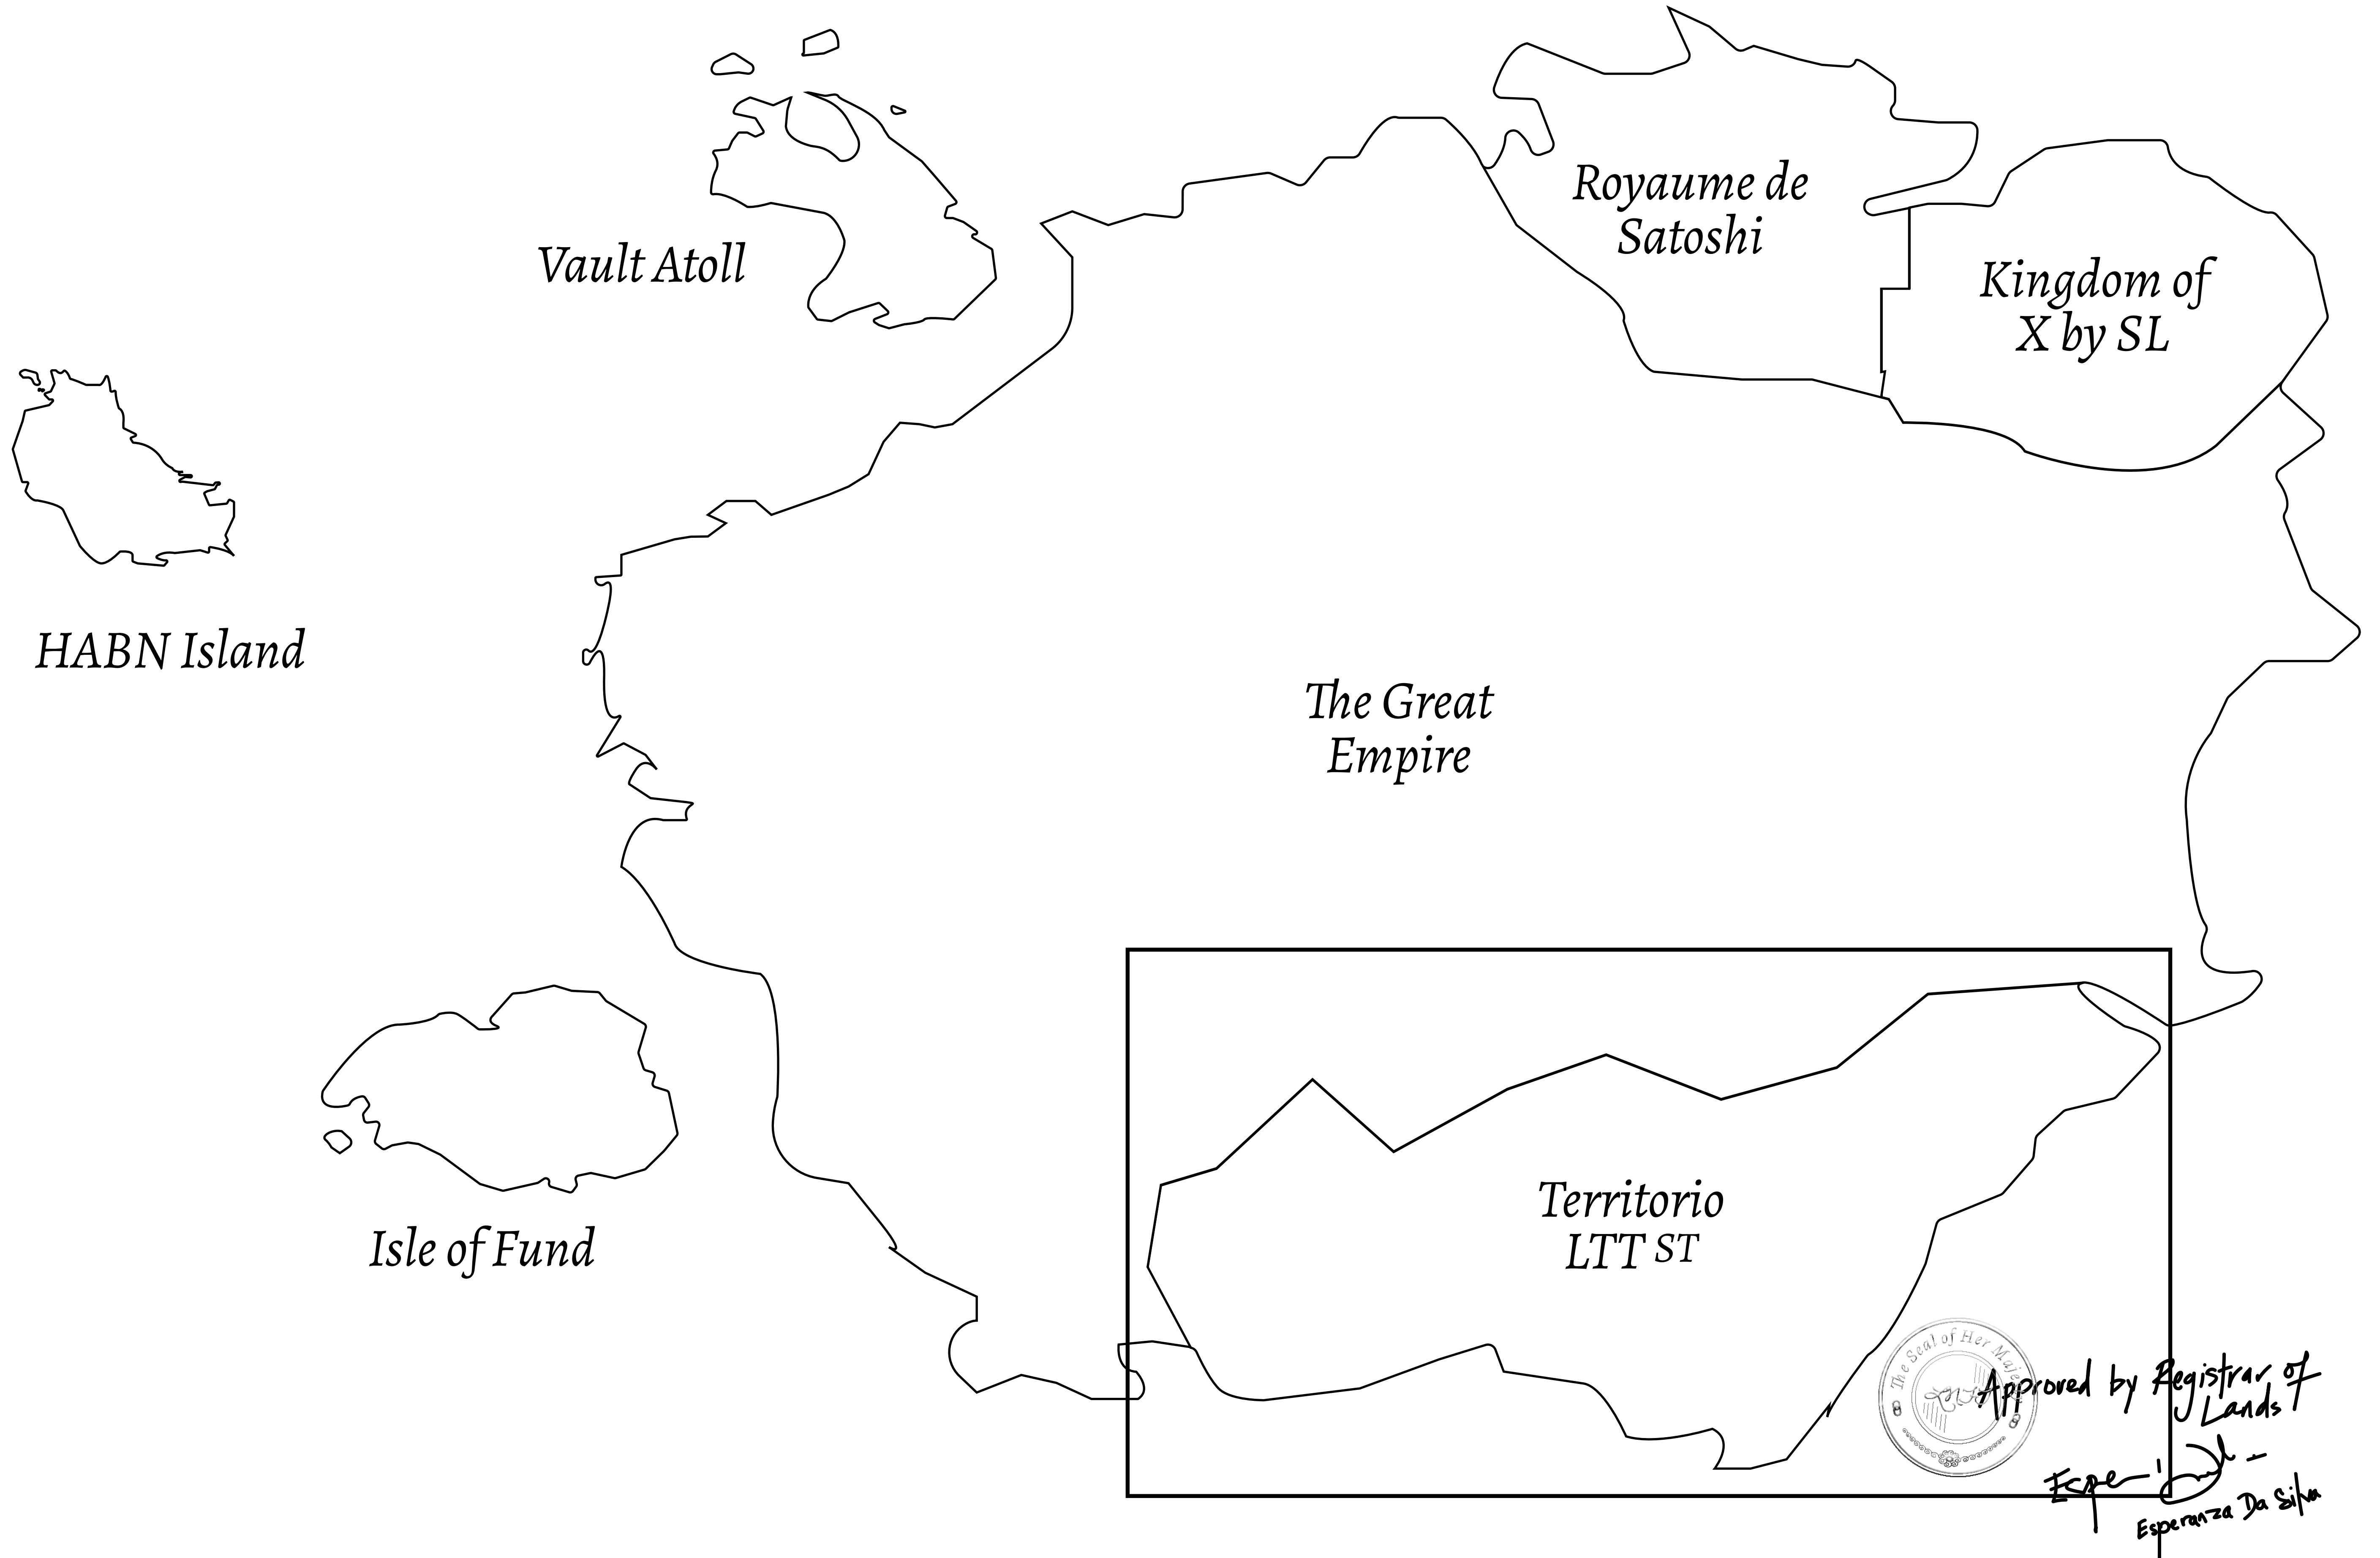

### THE SPANISH ARMADA

The most flamboyant of all of the states, this Spanish-speaking territory houses a clash of cultures. From the LTT trades in the El Mercado district to the solicitations for invites to the Great Empire, and even the traveling Caravans, it is a transient place; people are always on the move on the way to the Great Empire or a trek through the Dividing Range to the Royaume De Satoshi. Commerce uses derivations of LTT such as LTTE, LTTB, and LTTC.

### GEOGRAPHY

COASTLINE	193.03 KM (119.94 MILES)
BORDERS	OCEAN, THE GREAT EMPIRE
HIGHEST POINT	MT ELEUTHERIA +1392 M
LOWEST POINT	PUERTO DE LTT 0 M
PLOTS	1045
SCALE	1:50000

<b>H.M. LNFT Land Registry</b>		TITLE NUMBER	
		<b>T0535-201121</b>	
ADMINISTRATIVE AREA	<b>TERRITORIO LTT ST</b>	ISSUED <b>20 November 2021</b> <i>BJ.</i>	SCALE <b>1/50000</b>
OWNER ENTITLEMENT	<b>Type W-T: Share of 0.1% of all BUN sales (rewarded in Credits) plus 1% of all LTT redeemed based on number of NFT Stories minted; Mint 4 NFT Stories</b>		