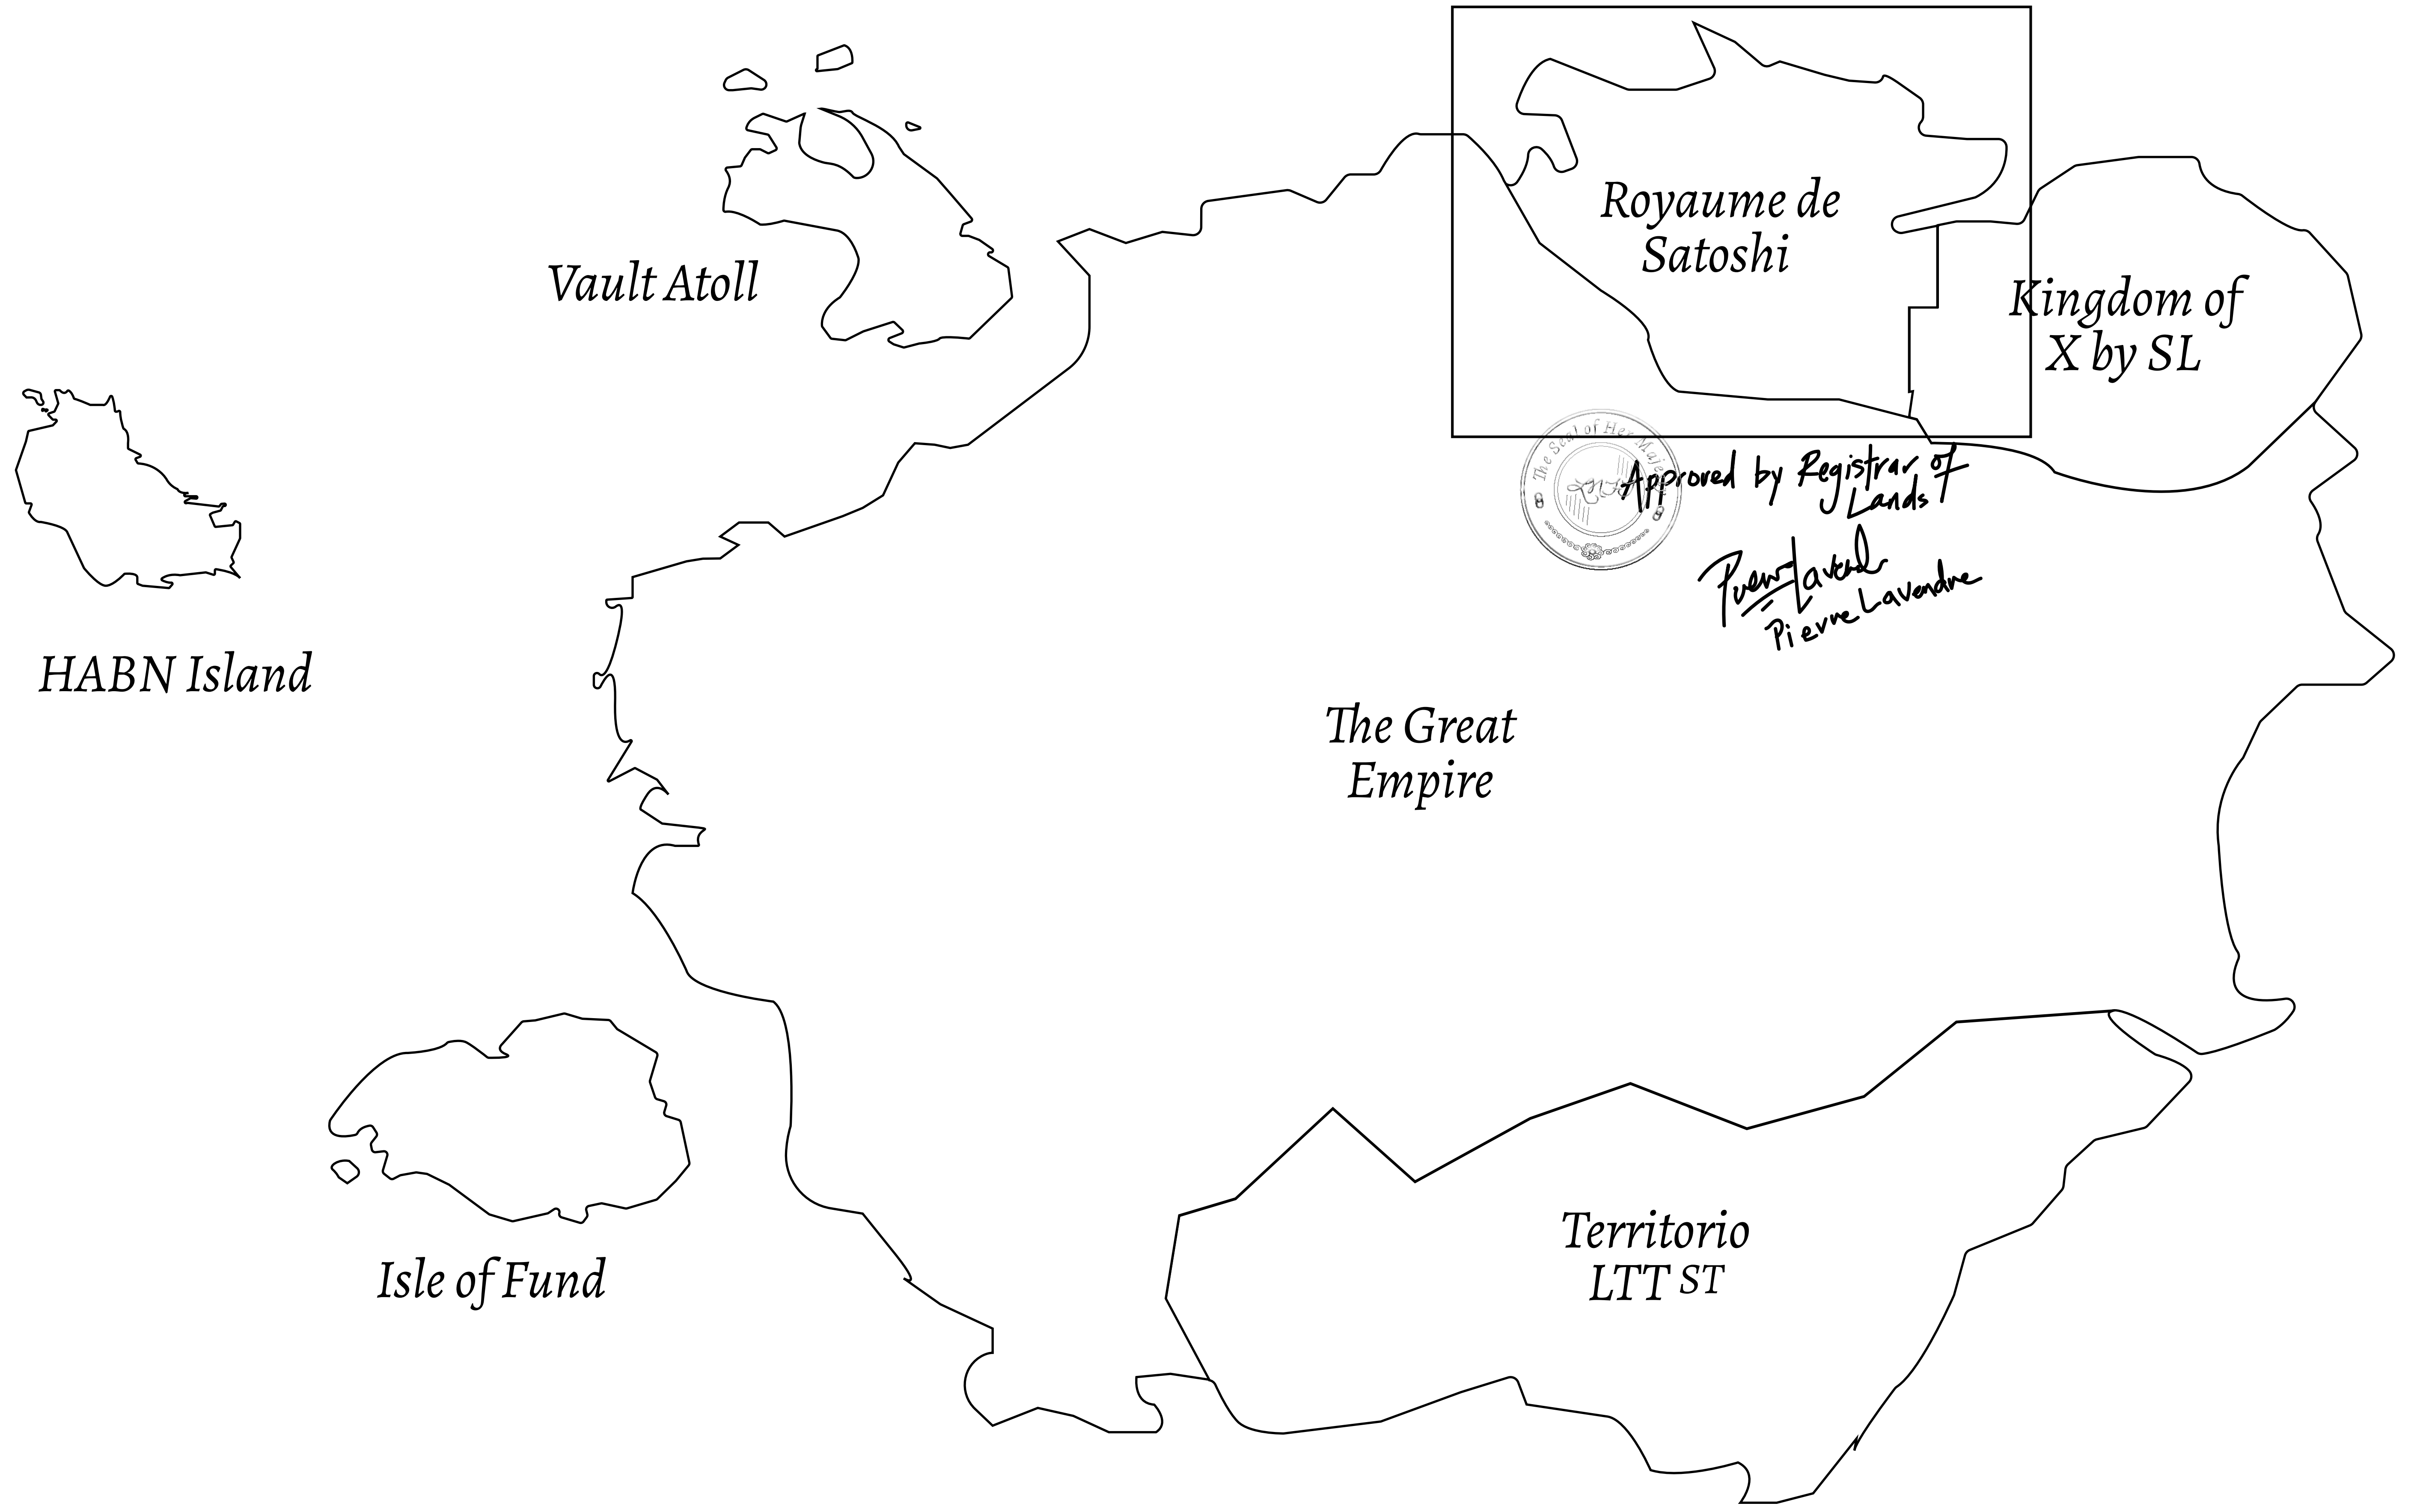

LOOT NFT WORLD

Vault Atoll

HABN Island

Isle of Fund

*The Great
Empire*

*Royaume de
Satoshi*

*Kingdom of
X by SL*

*Territorio
LTT ST*

GEOGRAPHY

COASTLINE	131 KM (81.40 MILES)
BORDERS	OCEAN, THE GREAT EMPIRE, X BY SL
HIGHEST POINT	MOUNT MEROPE +3588 M
LOWEST POINT	THE PORT OF SATOSHI 0 M
PLOTS	331
SCALE	1:50000

H.M. LNFT Land Registry

TITLE NUMBER