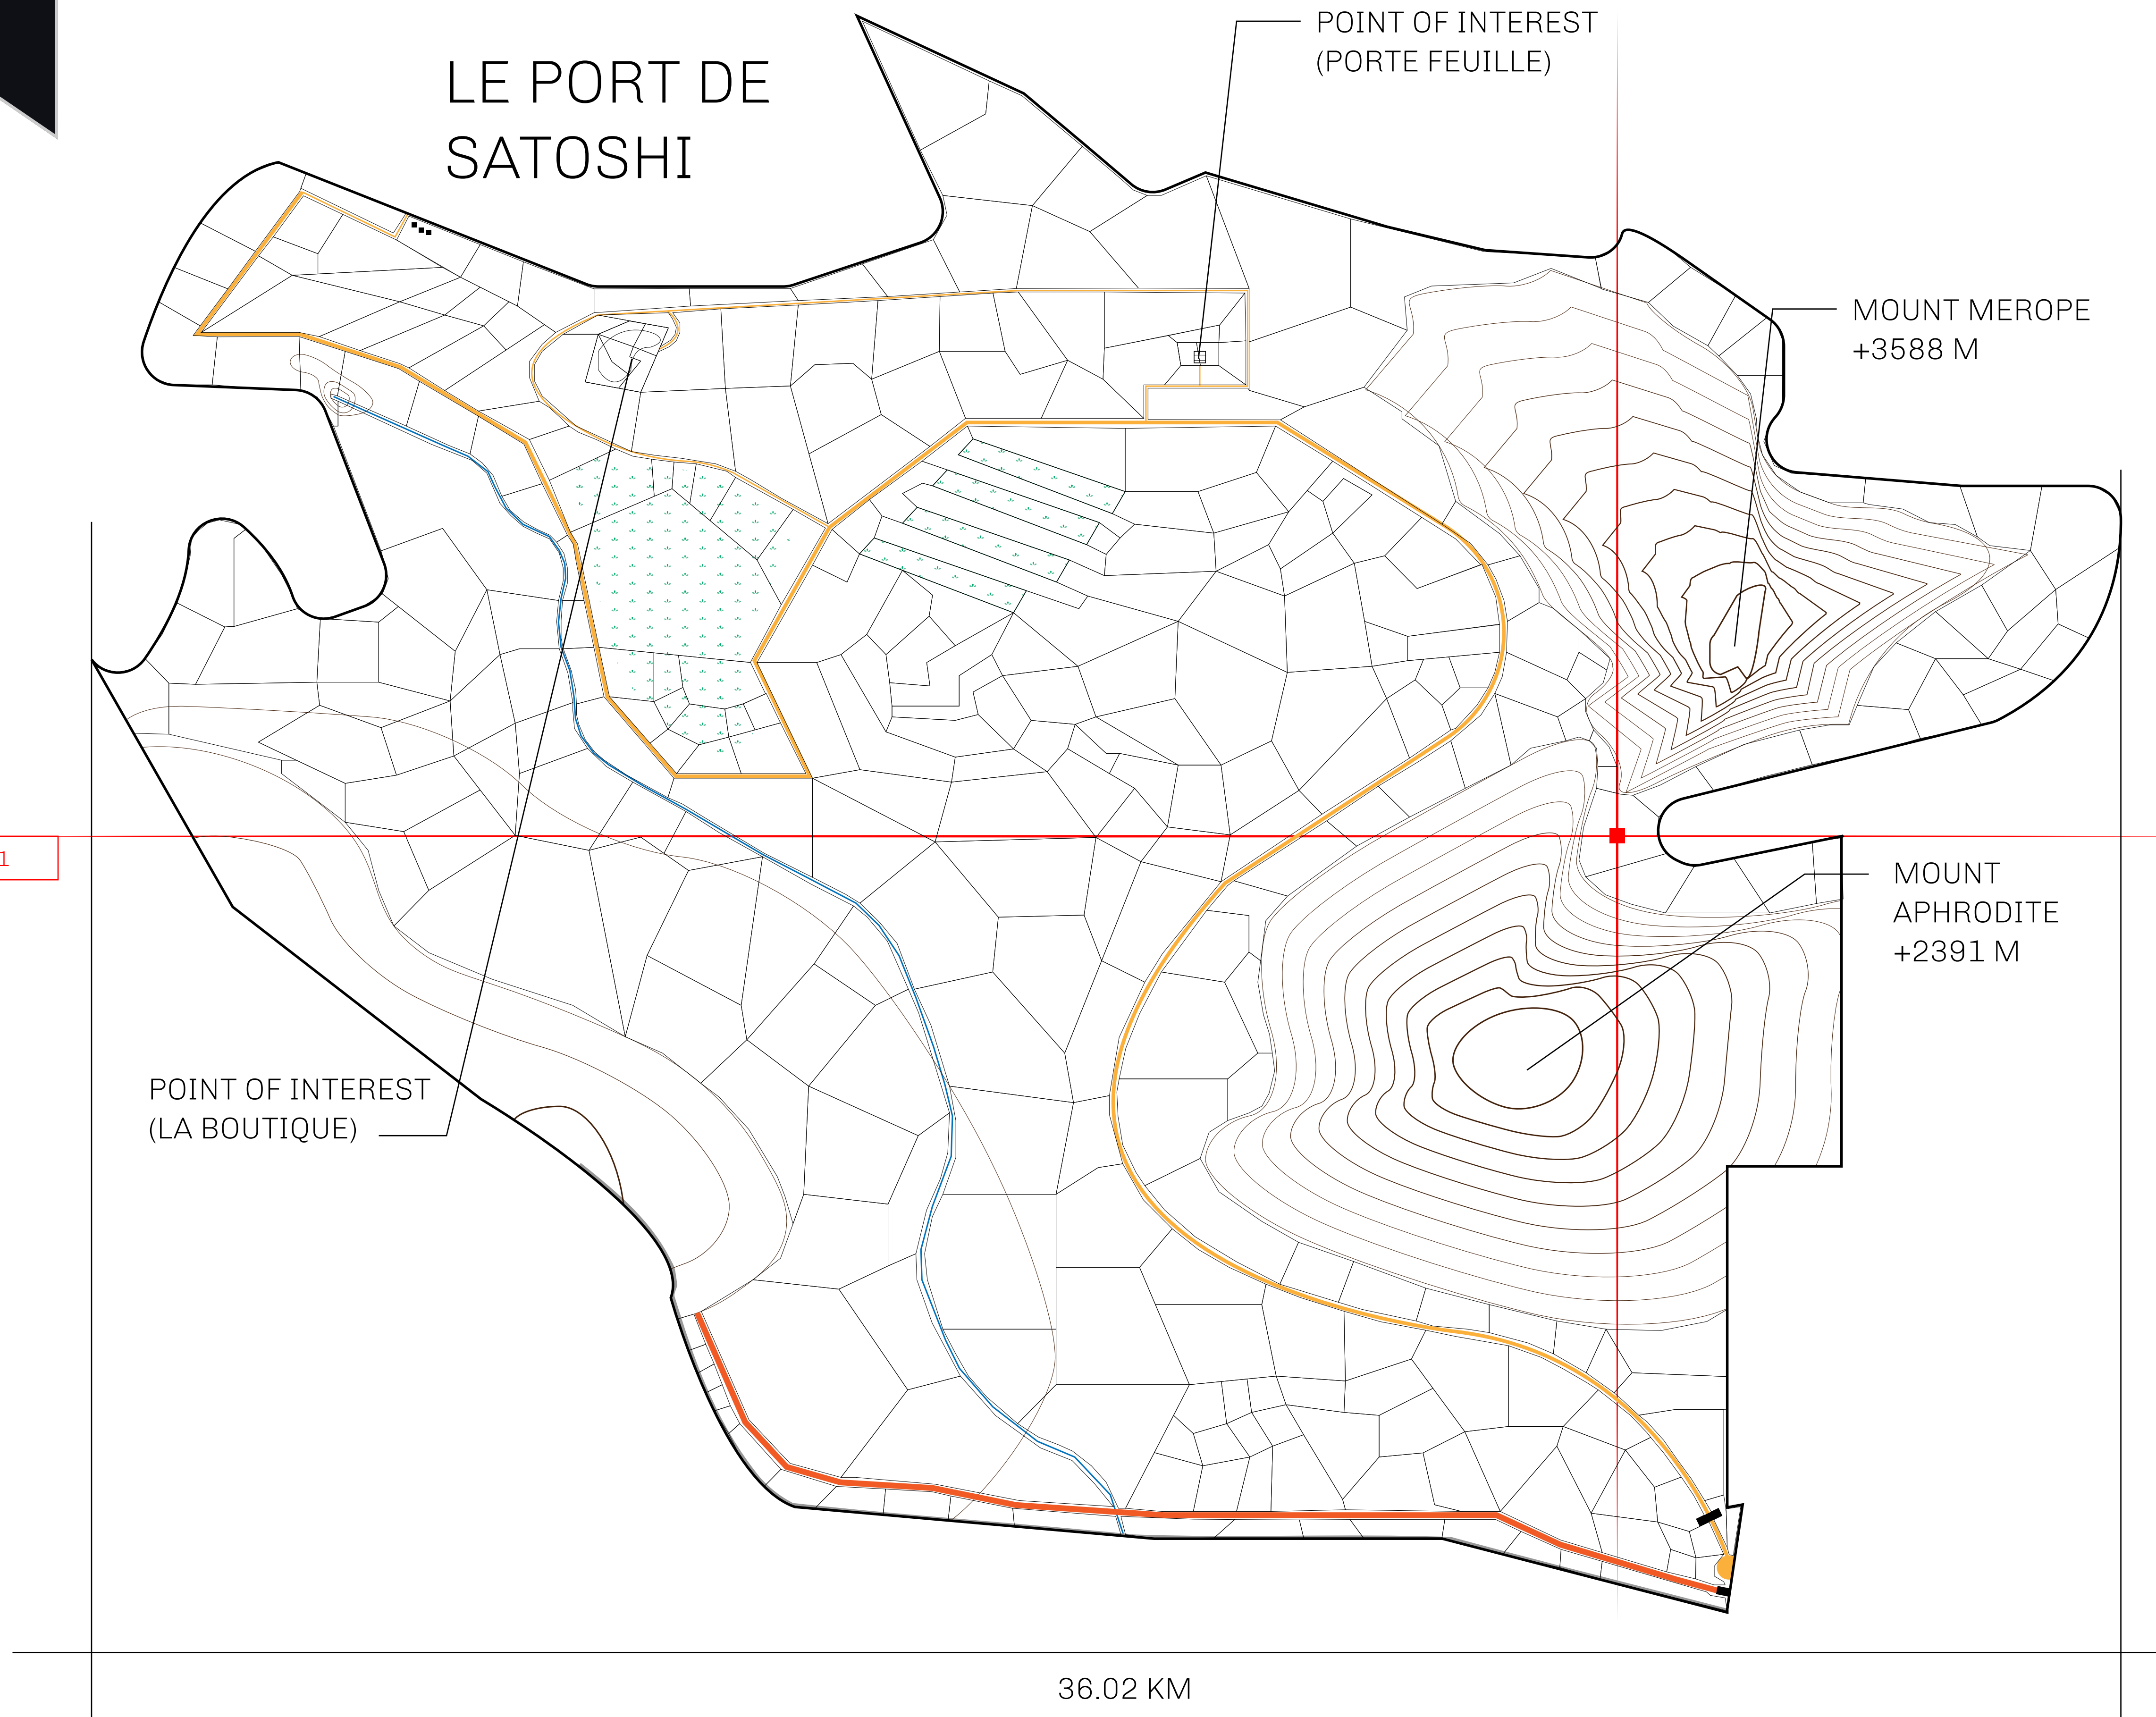

LOOT NFT WORLD

Vault Atoll

HABN Island

Isle of Fund

*The Great
Empire*

*Royaume de
Satoshi*

*Kingdom of
X by SL*

*Territorio
LTT ST*

GEOGRAPHY

COASTLINE	131 KM (81.40 MILES)
BORDERS	OCEAN, THE GREAT EMPIRE, X BY SL
HIGHEST POINT	MOUNT MEROPE +3588 M
LOWEST POINT	THE PORT OF SATOSHI 0 M
PLOTS	331
SCALE	1:50000

H.M. LNFT Land Registry

TITLE NUMBER

S061-130921

ADMINISTRATIVE AREA

ROYAUME DE SATOSHI

ISSUED **13 September 2021**

B.I.

SCALE **1/50000**

OWNER ENTITLEMENT

**Type W-SL: Share of 1% of all LTT redeemed based on number of NFT Stories minted;
Mint 4 NFT Stories**