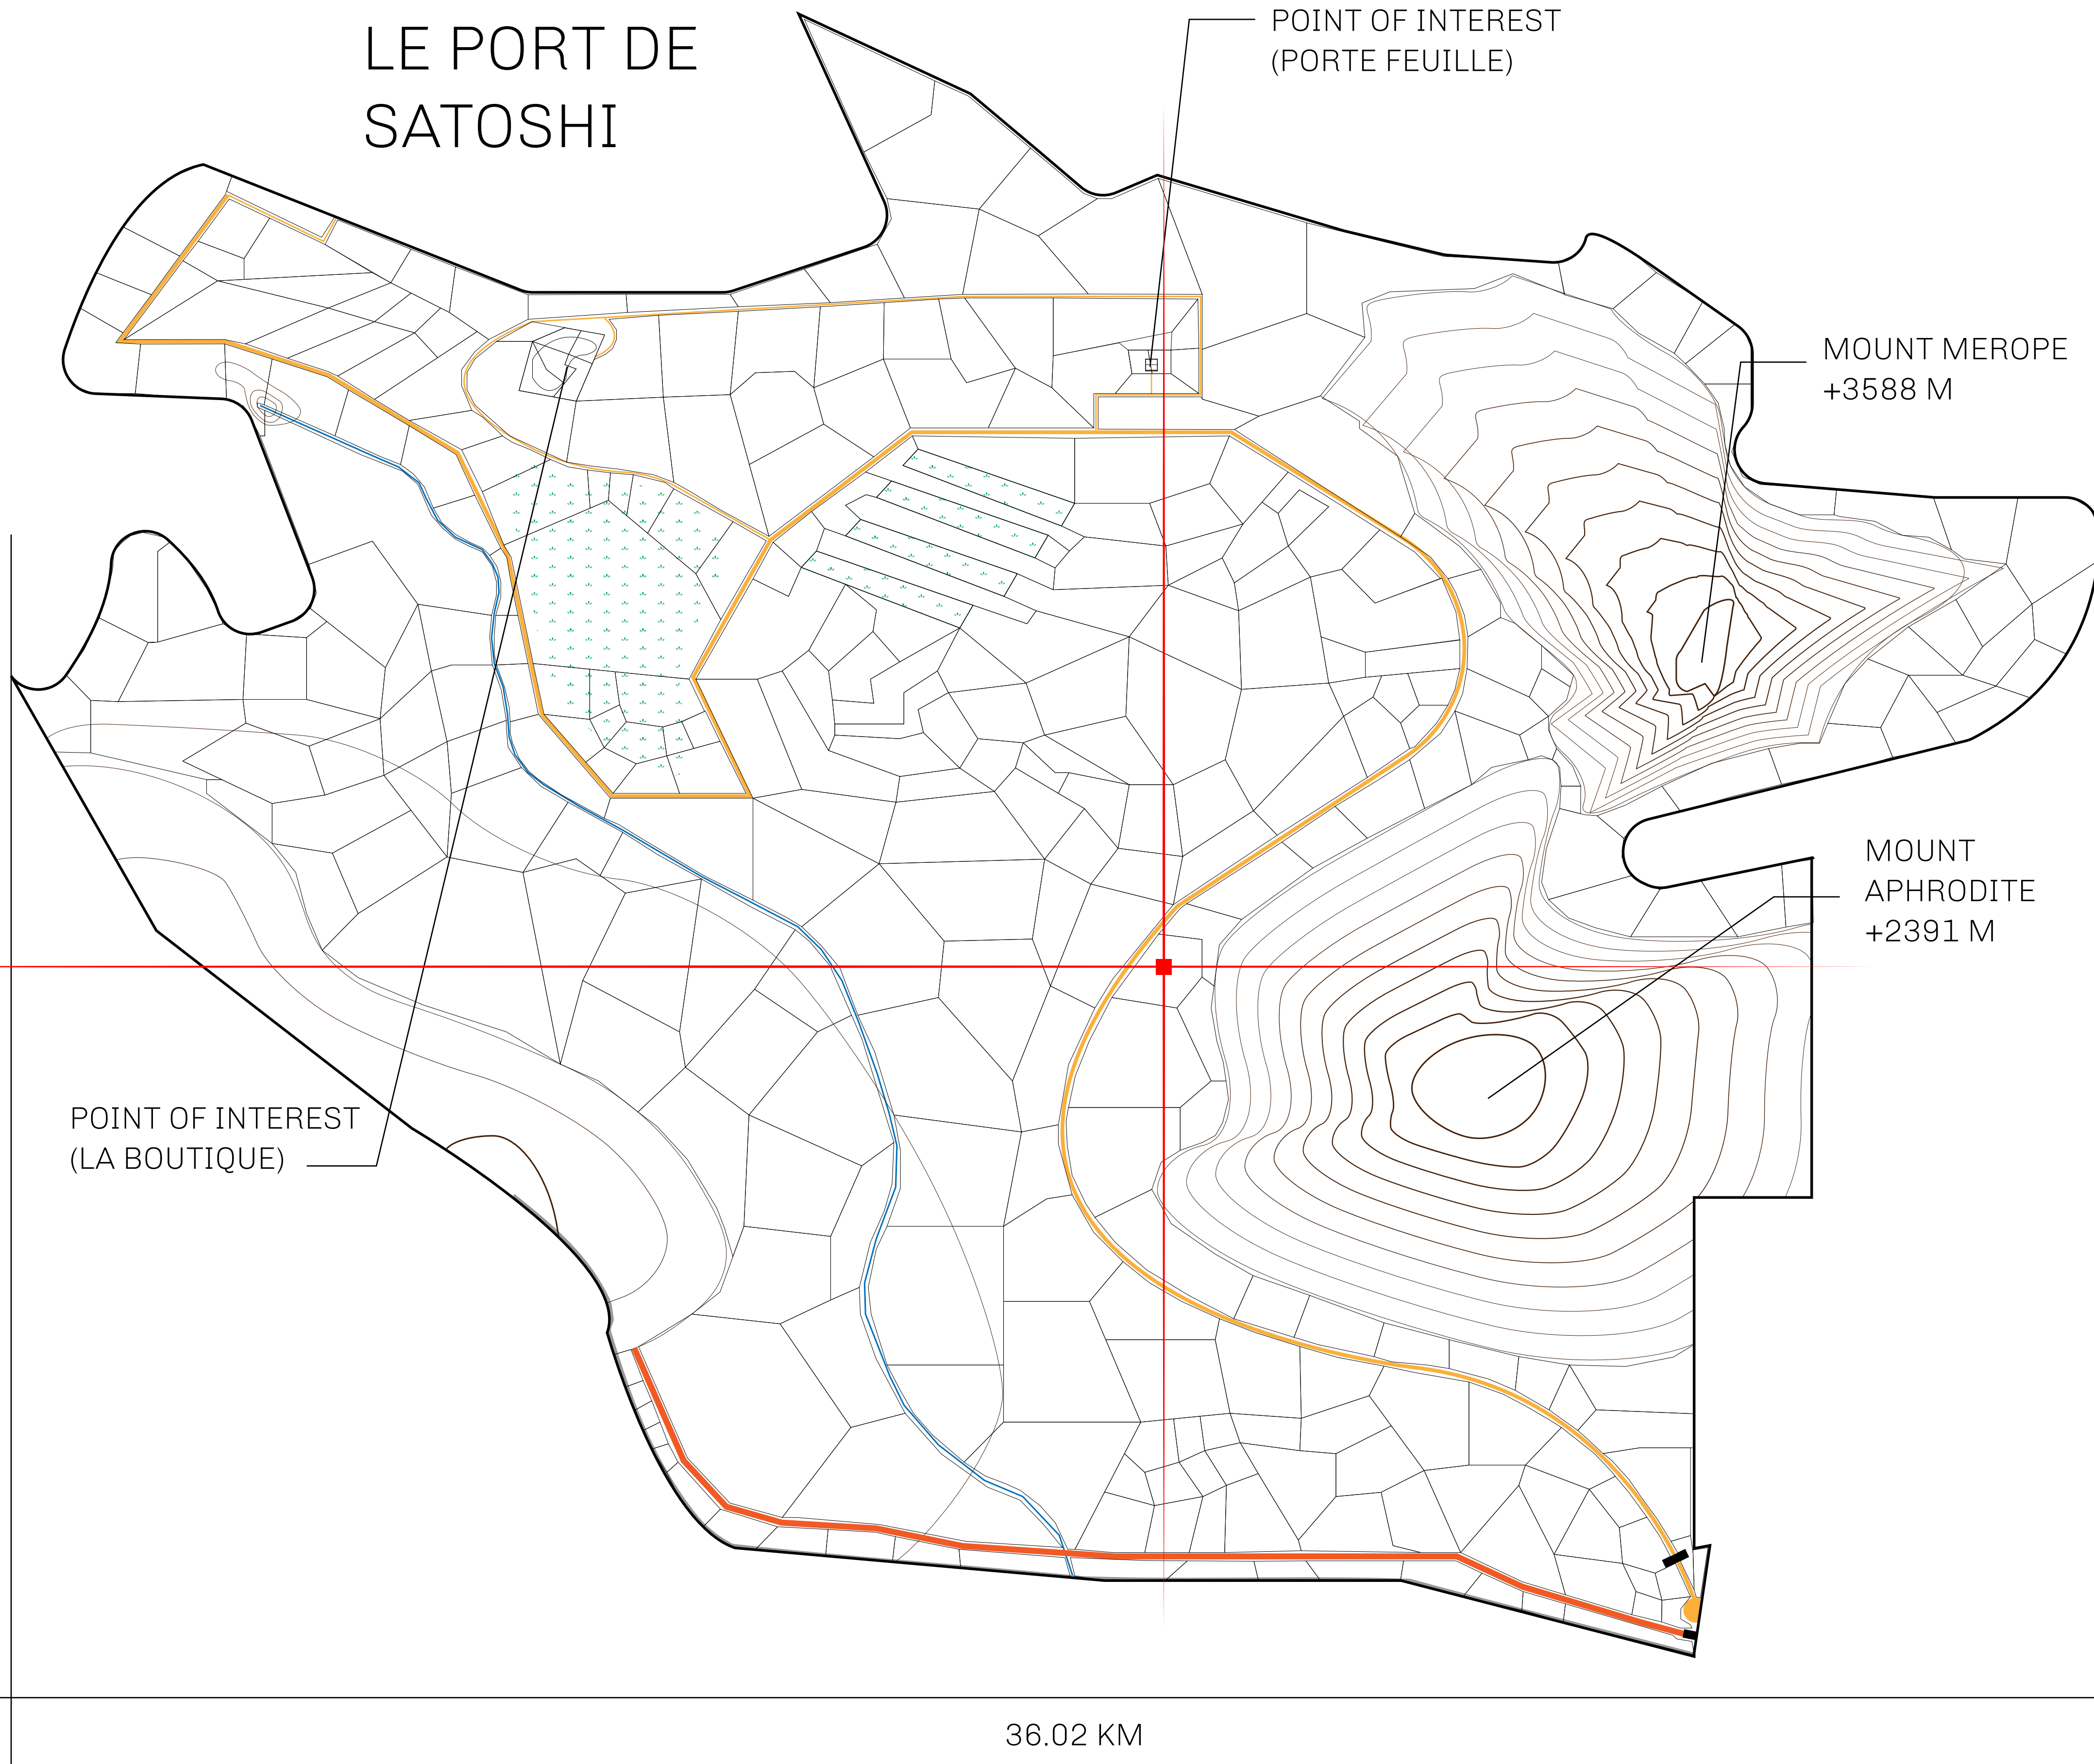

LOOT NFT WORLD

LES SULTANS

A place of stunning beauty, Le Royaume is known for its exquisite shopping, parks, and grand boulevards. Satoshi's Lounge (the area of La Boutique and Porte Feuille) offers limited-edition and unique items only available for sale in LTT. Land, all sorts of embellishments, and widgets are sold exclusively here. All items are offered first on auction for 24 hours (with a reserve price), and if the reserve is not met, they are listed in a buy-it-now format (reserve price, plus 10%).

GEOGRAPHY

COASTLINE	131 KM (81.40 MILES)
BORDERS	OCEAN, THE GREAT EMPIRE, X BY SL
HIGHEST POINT	MOUNT MEROPE +3588 M
LOWEST POINT	THE PORT OF SATOSHI 0 M
PLOTS	331
SCALE	1:50000

LE PORT DE SATOSHI

H.M. LNFT Land Registry		TITLE NUMBER	
		S274-221121	
ADMINISTRATIVE AREA	ROYAUME DE SATOSHI	ISSUED 22 November 2021 <i>bl.</i>	SCALE 1/50000
OWNER ENTITLEMENT	Type W-SL: Share of 1% of all LTT redeemed based on number of NFT Stories minted; Mint 4 NFT Stories		

OFFICIAL PERSPECTIVE SHEET FOR FILING
Indicate vantage point for each drawing. Copy and
mark each sheet required prior to filing.

Guide - Vantage point should be
indicated as shown in the diagram: