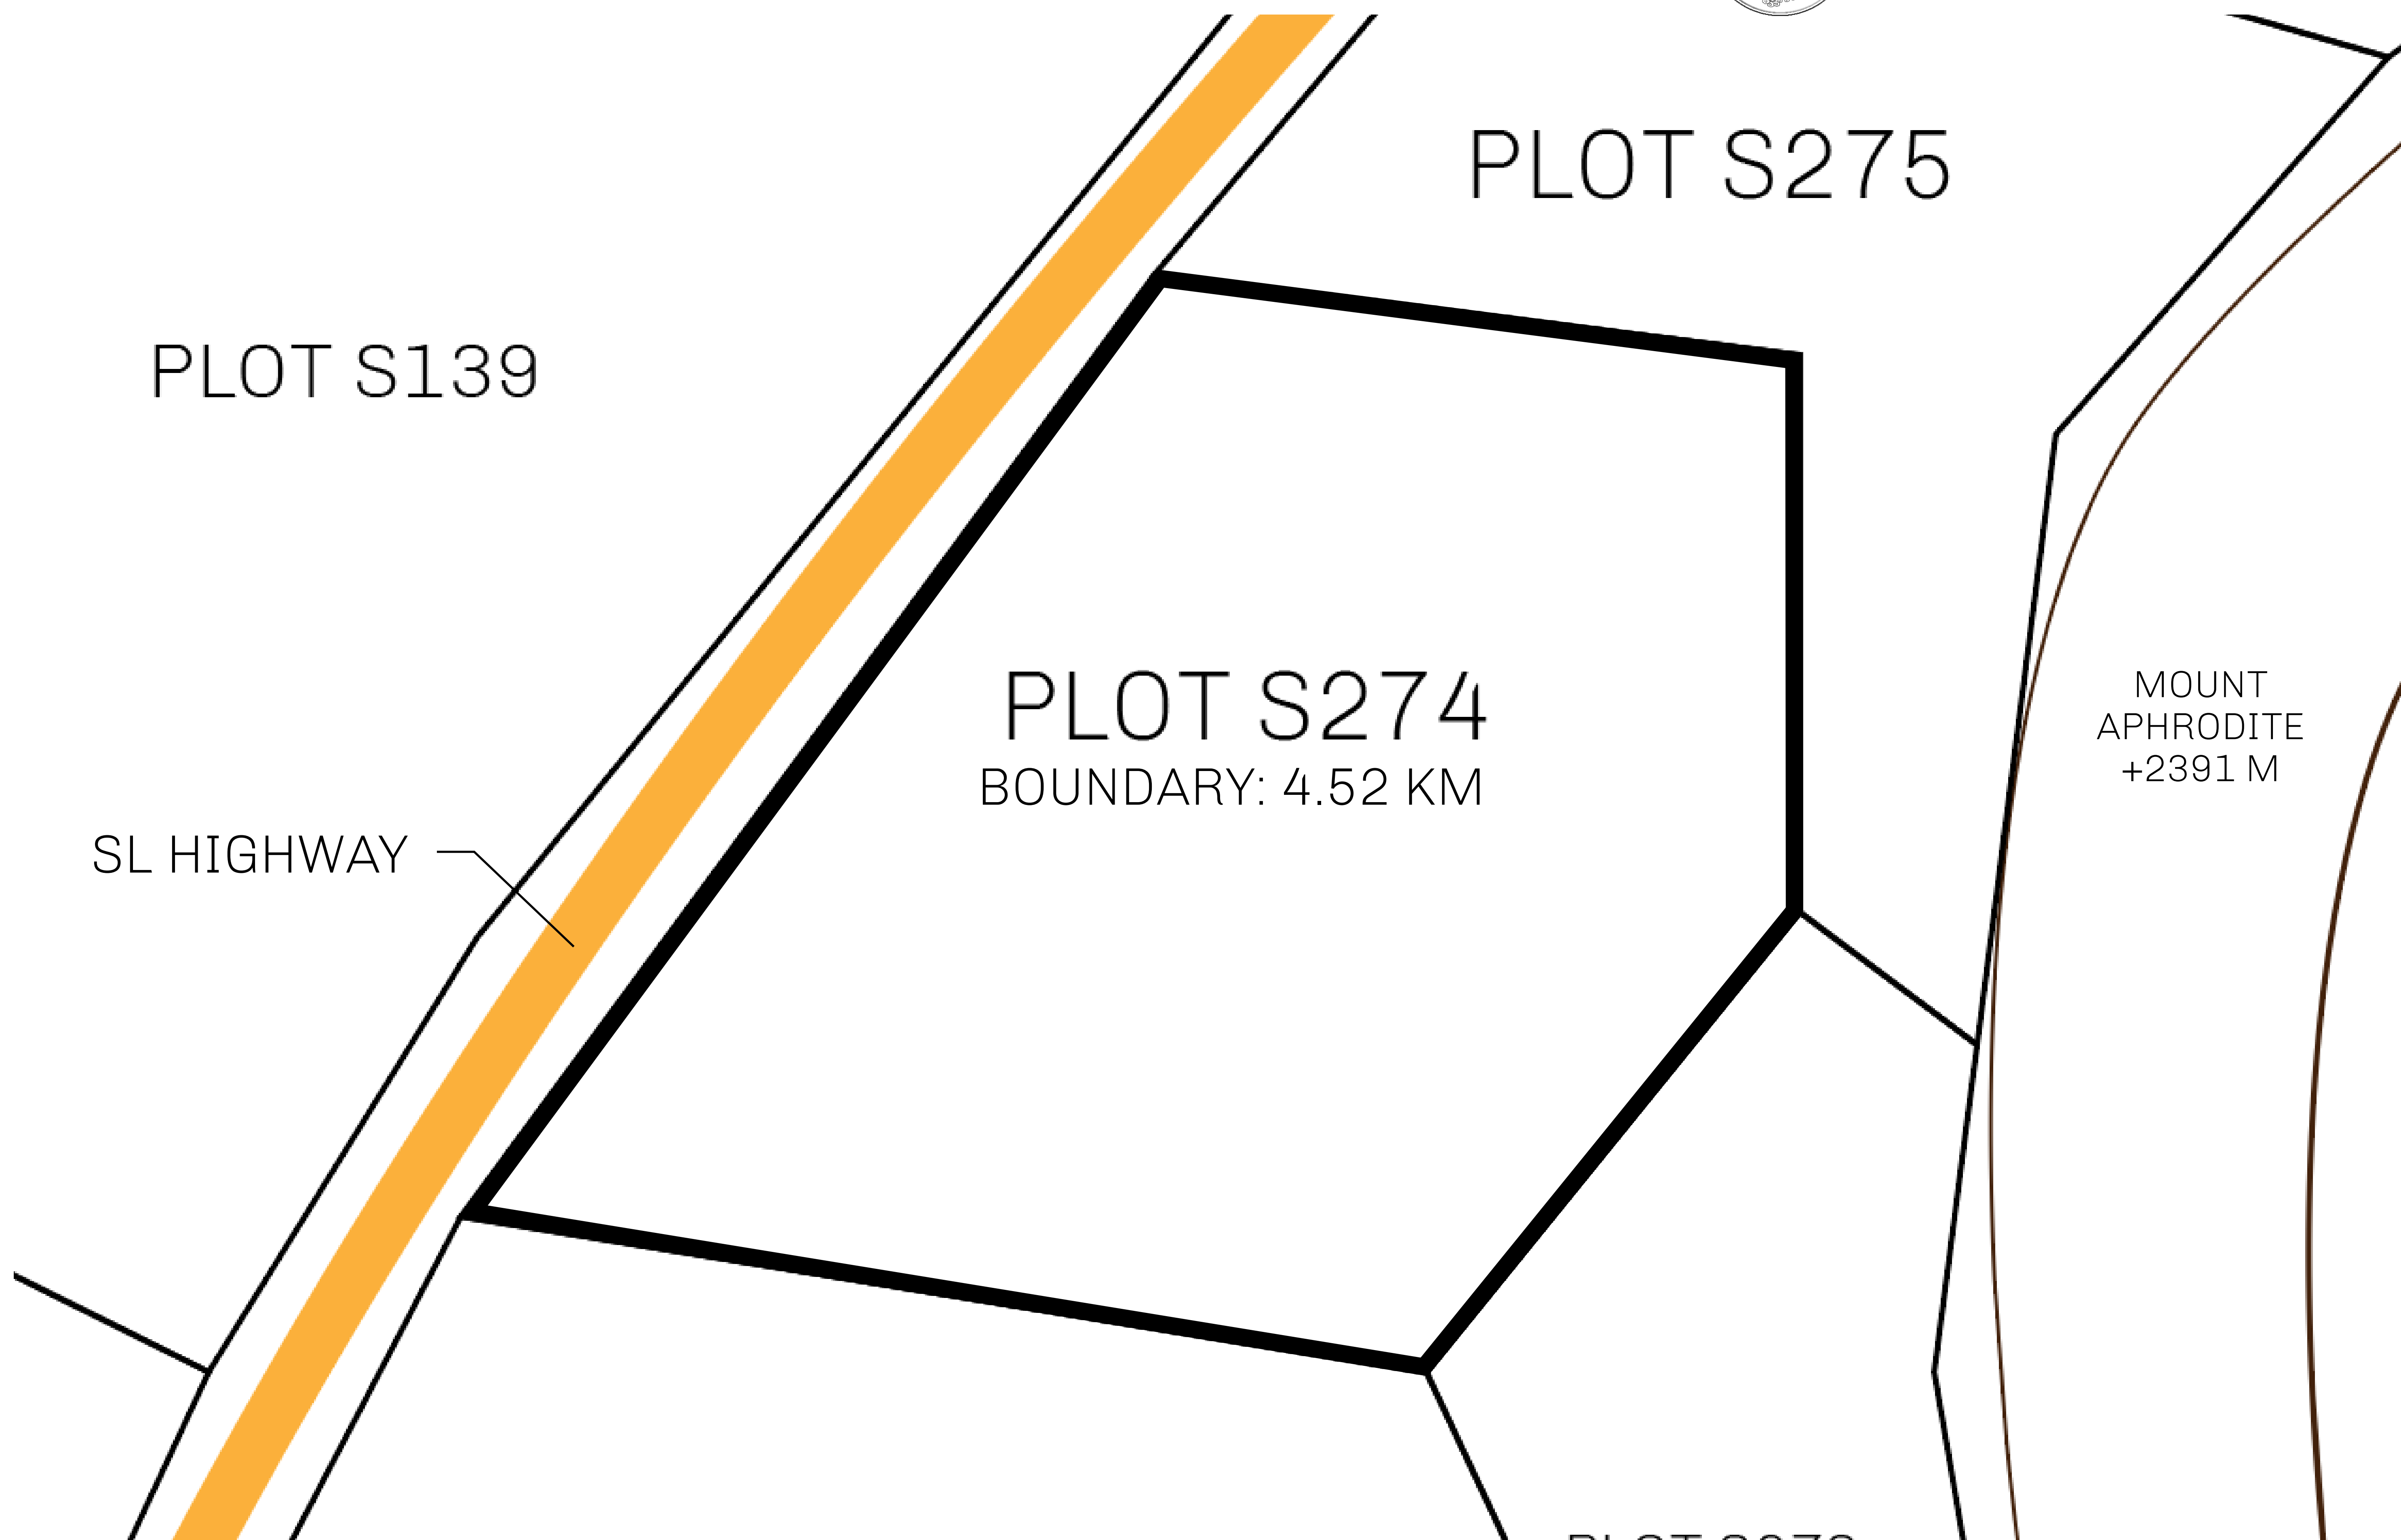

GEOGRAPHY

COASTLINE	131 KM (81.40 MILES)
BORDERS	OCEAN, THE GREAT EMPIRE, X BY SL
HIGHEST POINT	MOUNT MEROPE +3588 M
LOWEST POINT	THE PORT OF SATOSHI 0 M
PLOTS	331
SCALE	1:50000

LE PORT DE SATOSHI

H.M. LNFT Land Registry		TITLE NUMBER	
		S274-221121	
ADMINISTRATIVE AREA	ROYAUME DE SATOSHI	ISSUED 22 November 2021 <i>bl.</i>	SCALE 1/50000
OWNER ENTITLEMENT	Type W-SL: Share of 1% of all LTT redeemed based on number of NFT Stories minted; Mint 4 NFT Stories		

OFFICIAL PERSPECTIVE SHEET FOR FILING
Indicate vantage point for each drawing. Copy and
mark each sheet required prior to filing.

Guide - Vantage point should be
indicated as shown in the diagram: