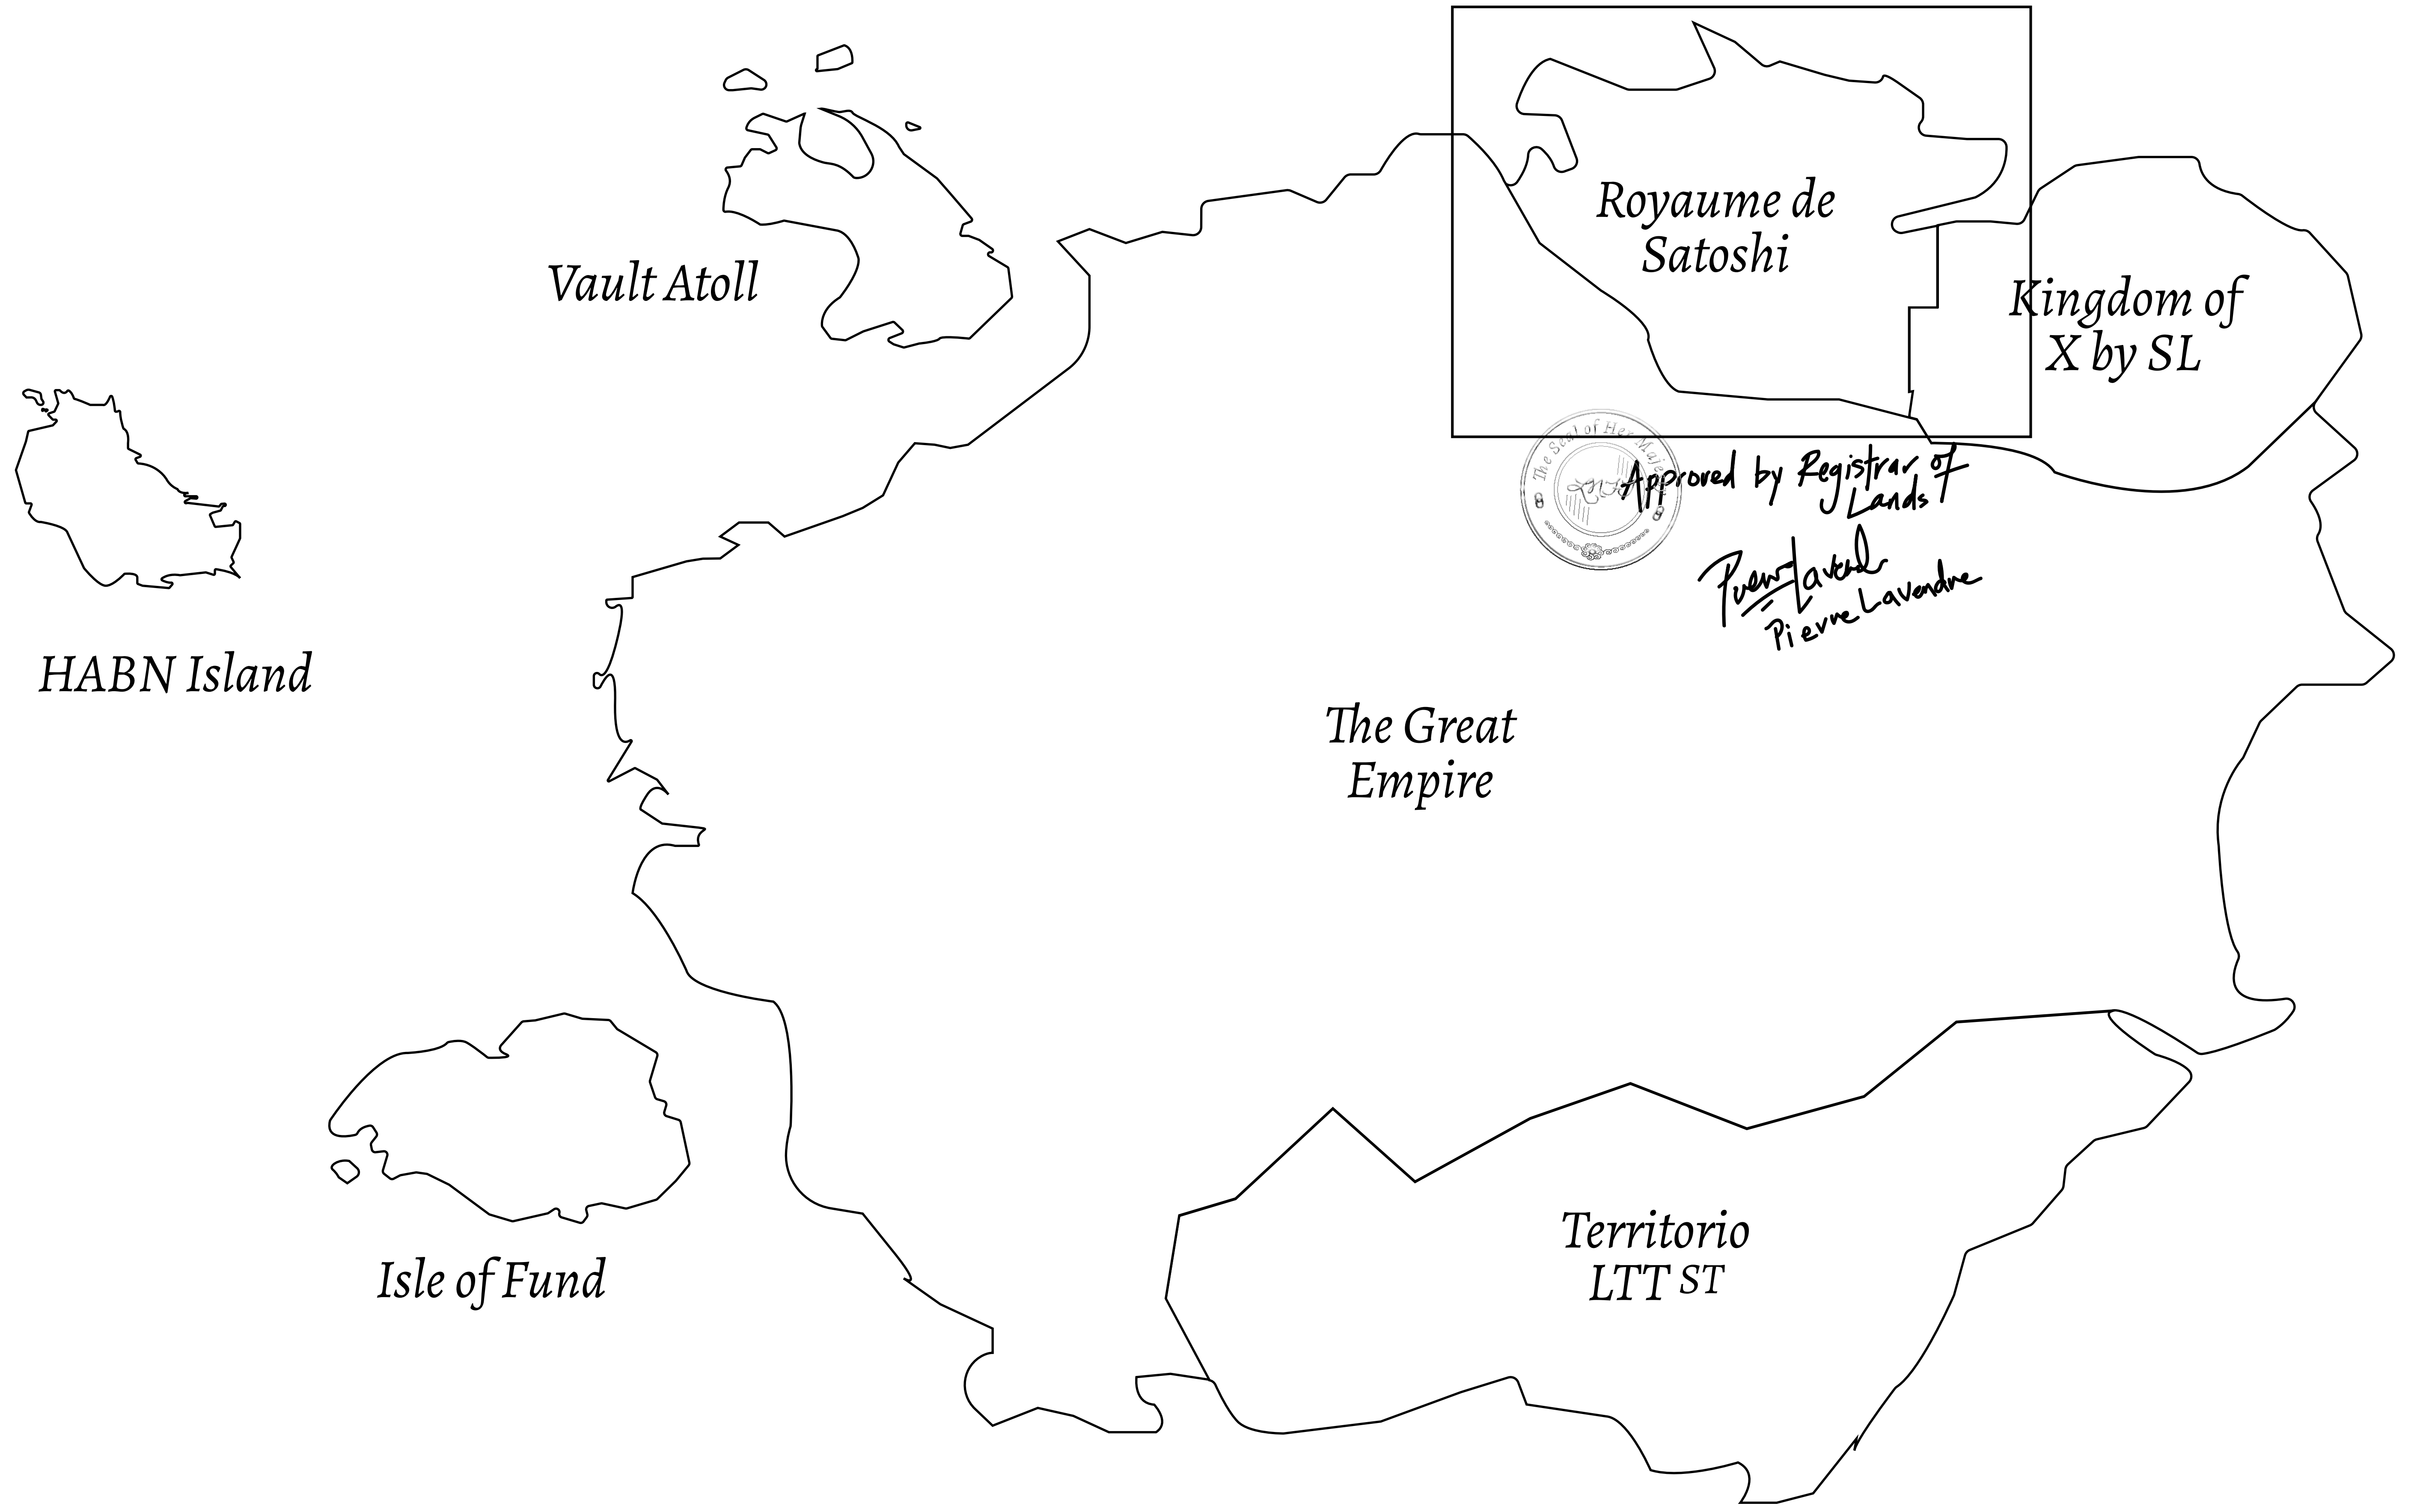

LOOT NFT WORLD