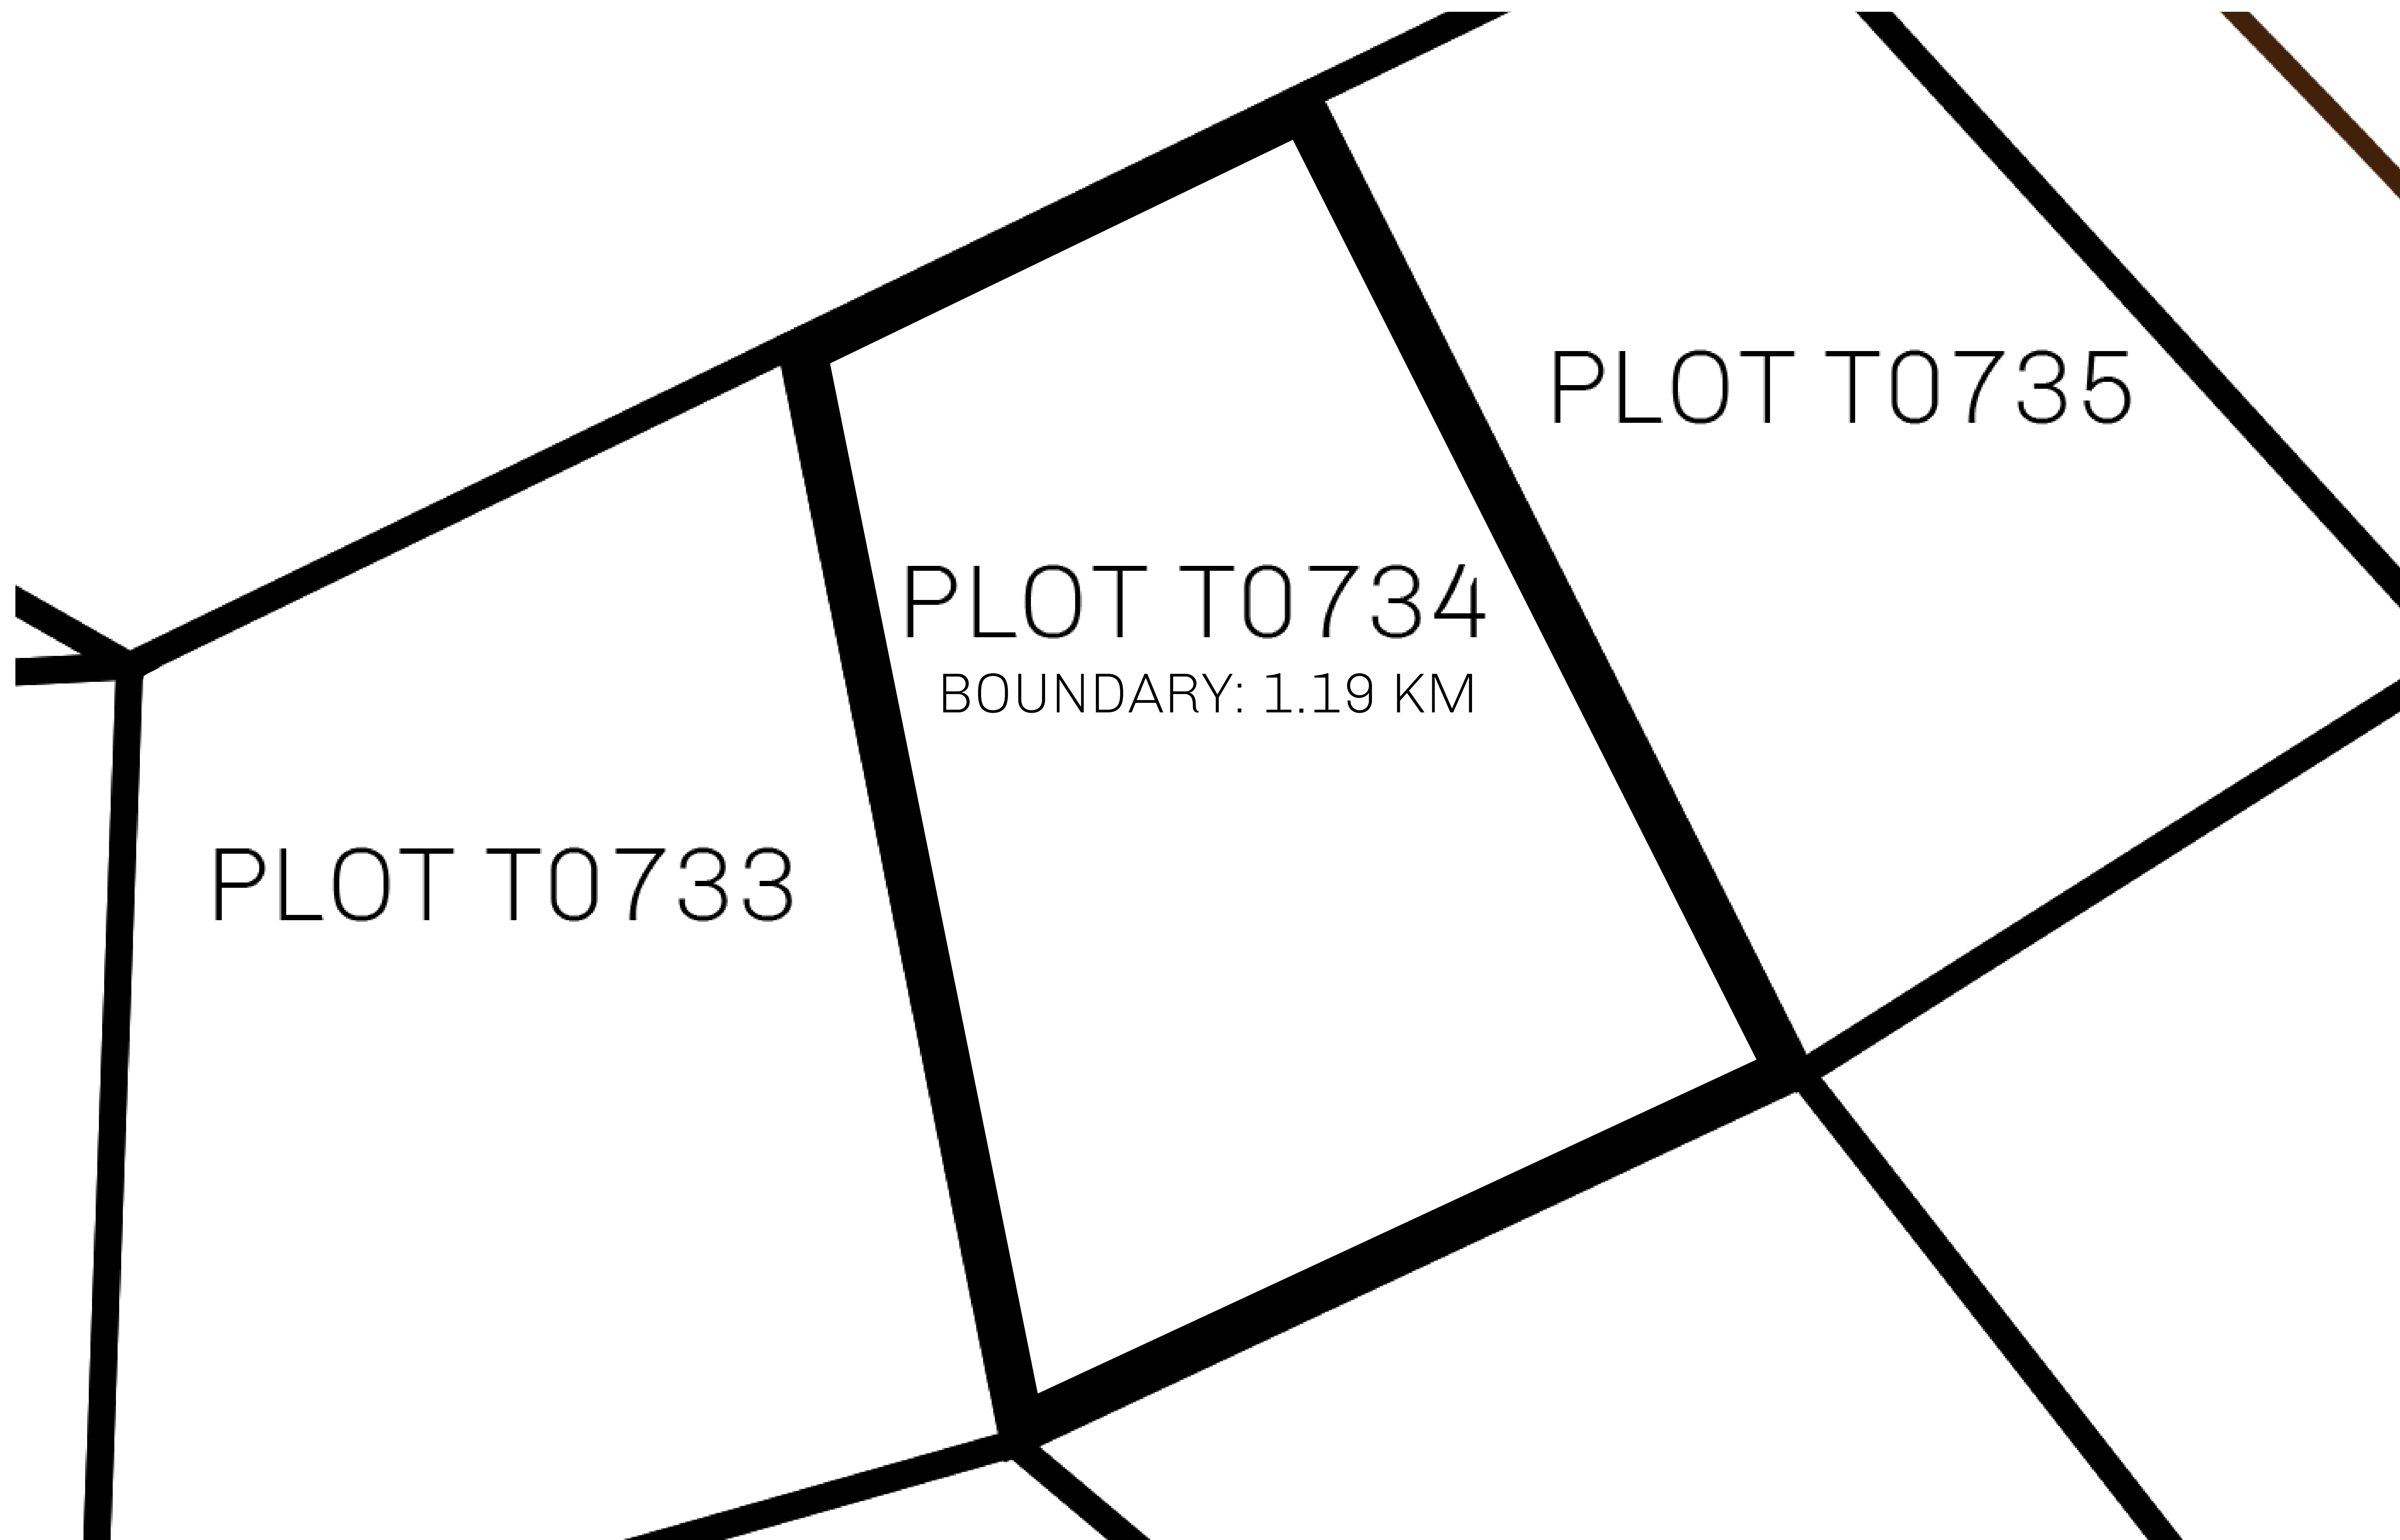

### GEOGRAPHY

COASTLINE	193.03 KM (119.94 MILES)
BORDERS	OCEAN, THE GREAT EMPIRE
HIGHEST POINT	MT ELEUTHERIA +1392 M
LOWEST POINT	PUERTO DE LTT 0 M
PLOTS	1045
SCALE	1:50000

<b>H.M. LNFT Land Registry</b>		TITLE NUMBER	
		<b>T0734-221121</b>	
ADMINISTRATIVE AREA	<b>TERRITORIO LTT ST</b>	ISSUED 22 November 2021 <i>bl.</i>	SCALE 1/50000
OWNER ENTITLEMENT	<b>Type W-T: Share of 0.1% of all BUN sales (rewarded in Credits) plus 1% of all LTT redeemed based on number of NFT Stories minted; Mint 4 NFT Stories</b>		