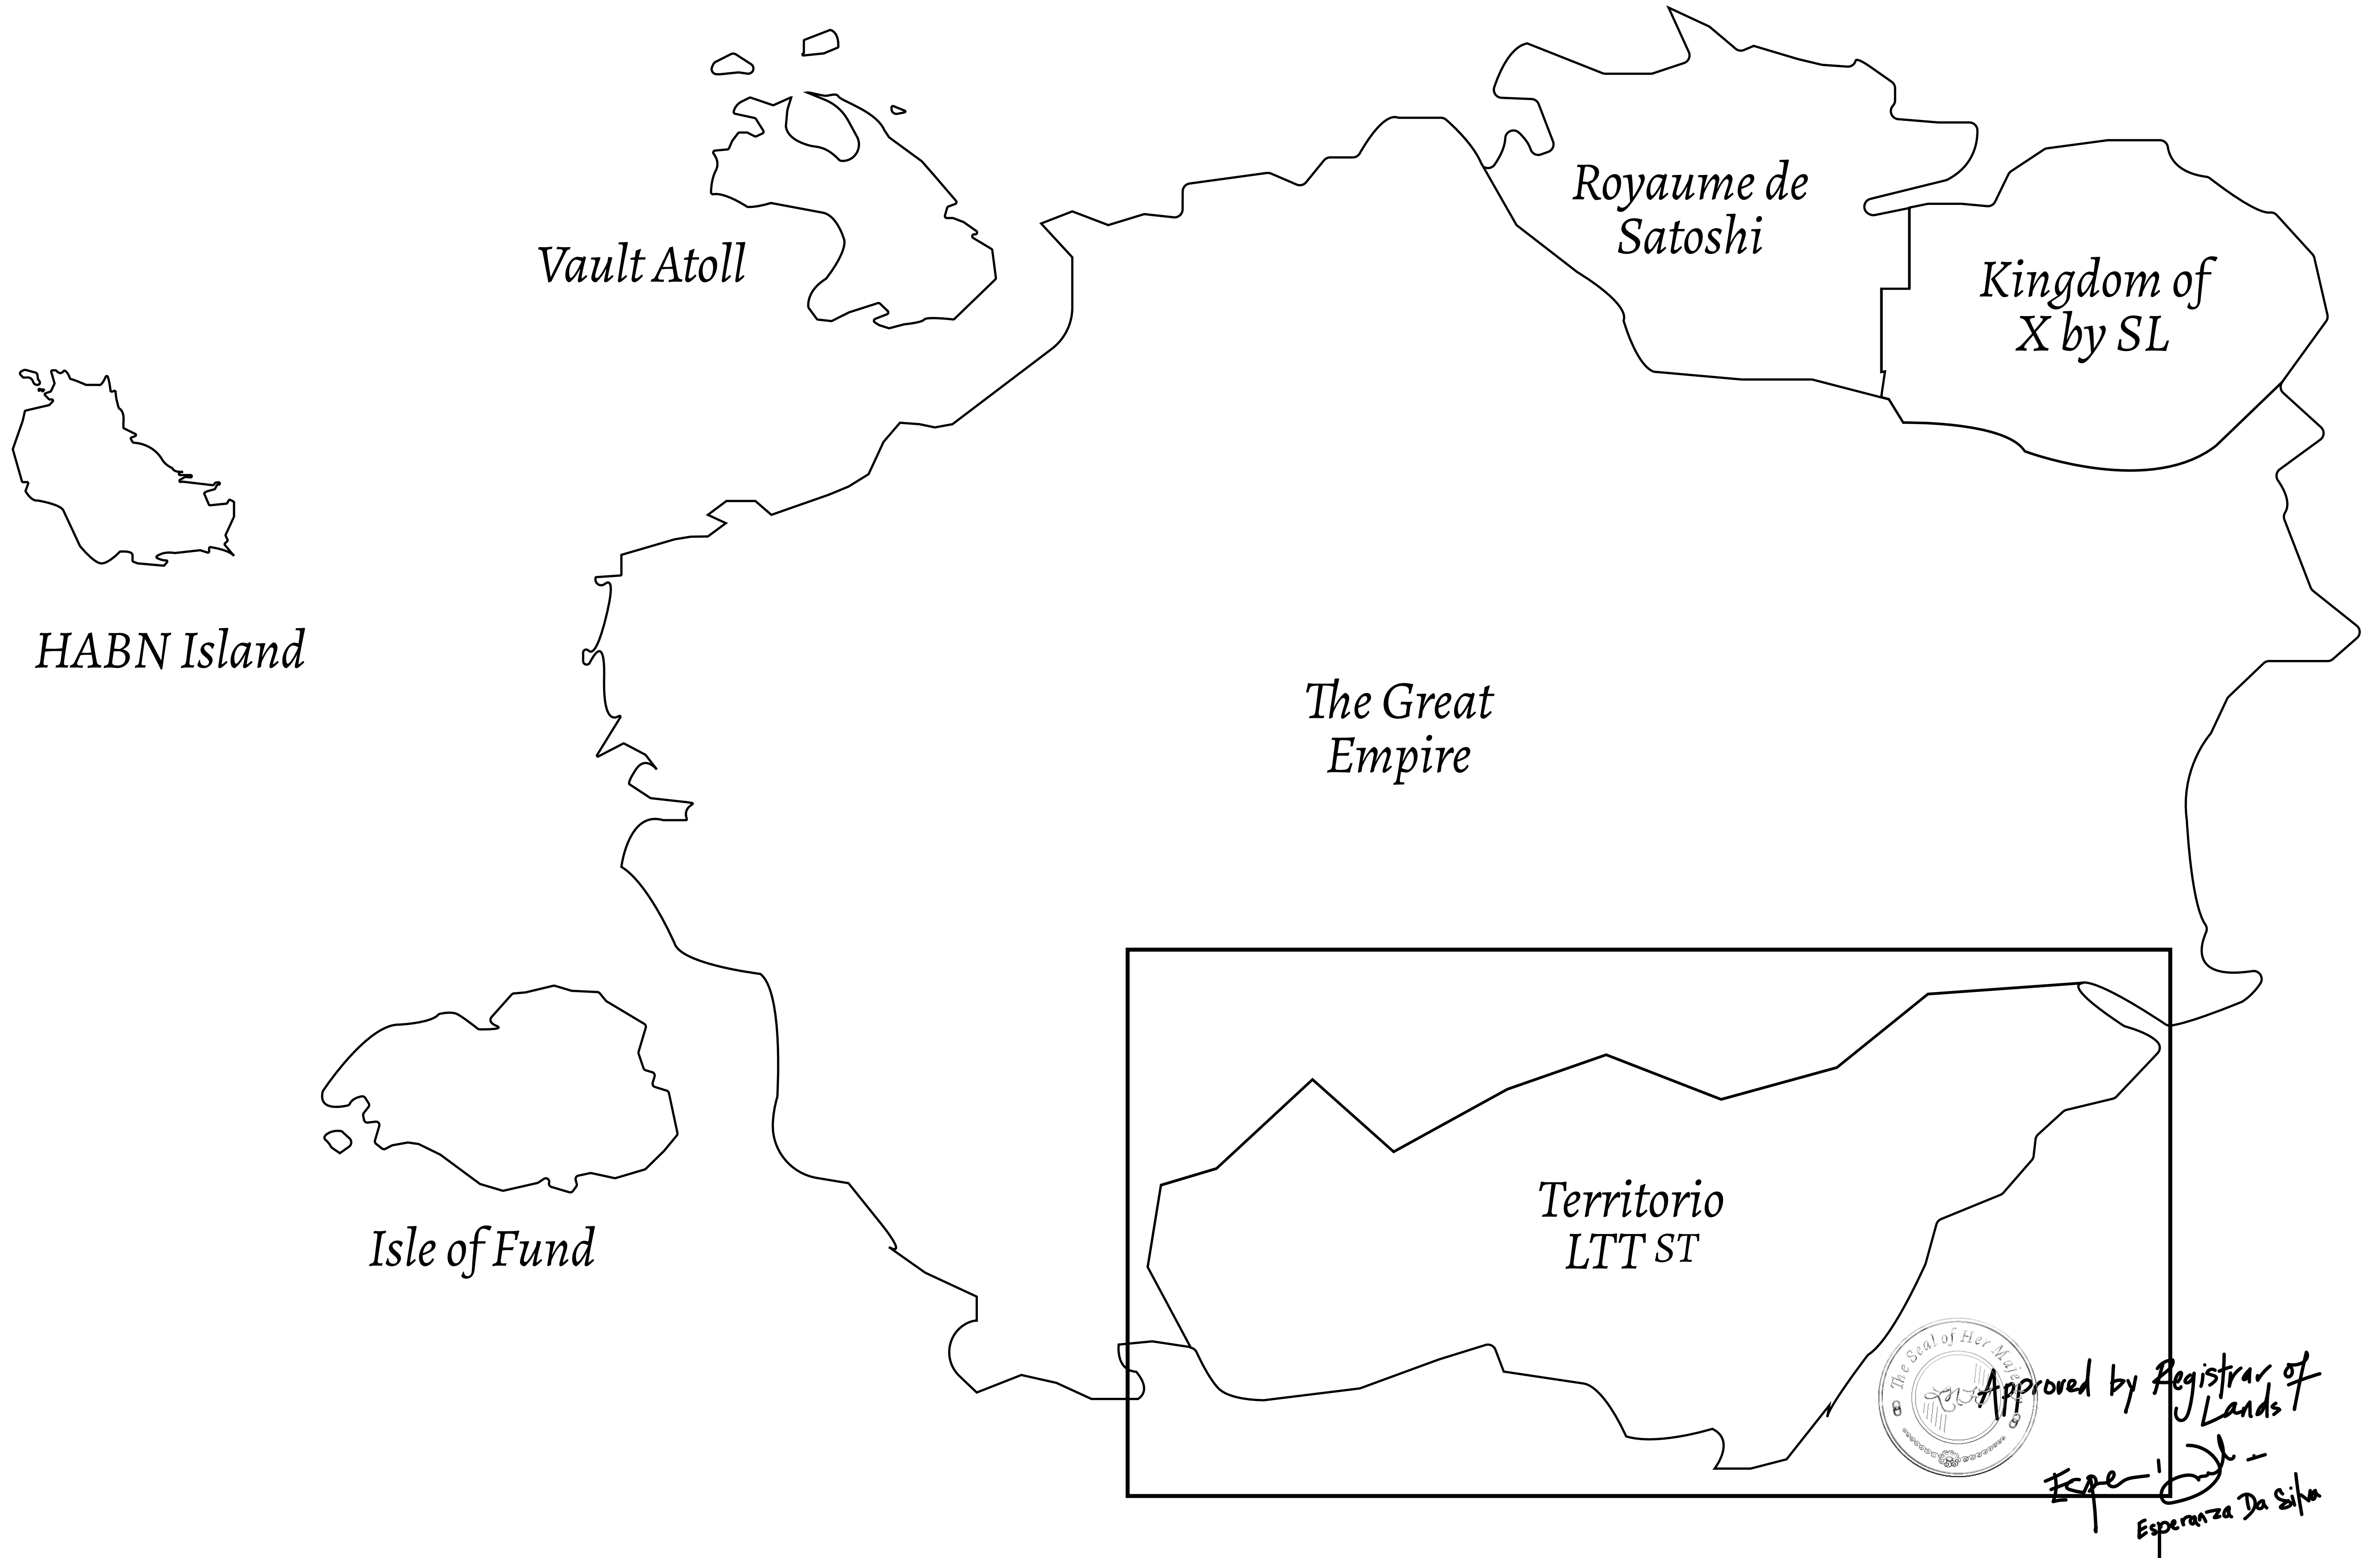

### THE SPANISH ARMADA

The most flamboyant of all of the states, this Spanish-speaking territory houses a clash of cultures. From the LTT trades in the El Mercado district to the solicitations for invites to the Great Empire, and even the traveling Caravans, it is a transient place; people are always on the move on the way to the Great Empire or a trek through the Dividing Range to the Royaume De Satoshi. Commerce uses derivations of LTT such as LTTE, LTTB, and LTTC.

### GEOGRAPHY

COASTLINE	193.03 KM (119.94 MILES)
BORDERS	OCEAN, THE GREAT EMPIRE
HIGHEST POINT	MT ELEUTHERIA +1392 M
LOWEST POINT	PUERTO DE LTT 0 M
PLOTS	1045
SCALE	1:50000

<b>H.M. LNFT Land Registry</b>		TITLE NUMBER	
		<b>T0734-221121</b>	
ADMINISTRATIVE AREA	<b>TERRITORIO LTT ST</b>	ISSUED 22 November 2021 <i>bl.</i>	SCALE 1/50000
OWNER ENTITLEMENT	<b>Type W-T: Share of 0.1% of all BUN sales (rewarded in Credits) plus 1% of all LTT redeemed based on number of NFT Stories minted; Mint 4 NFT Stories</b>		