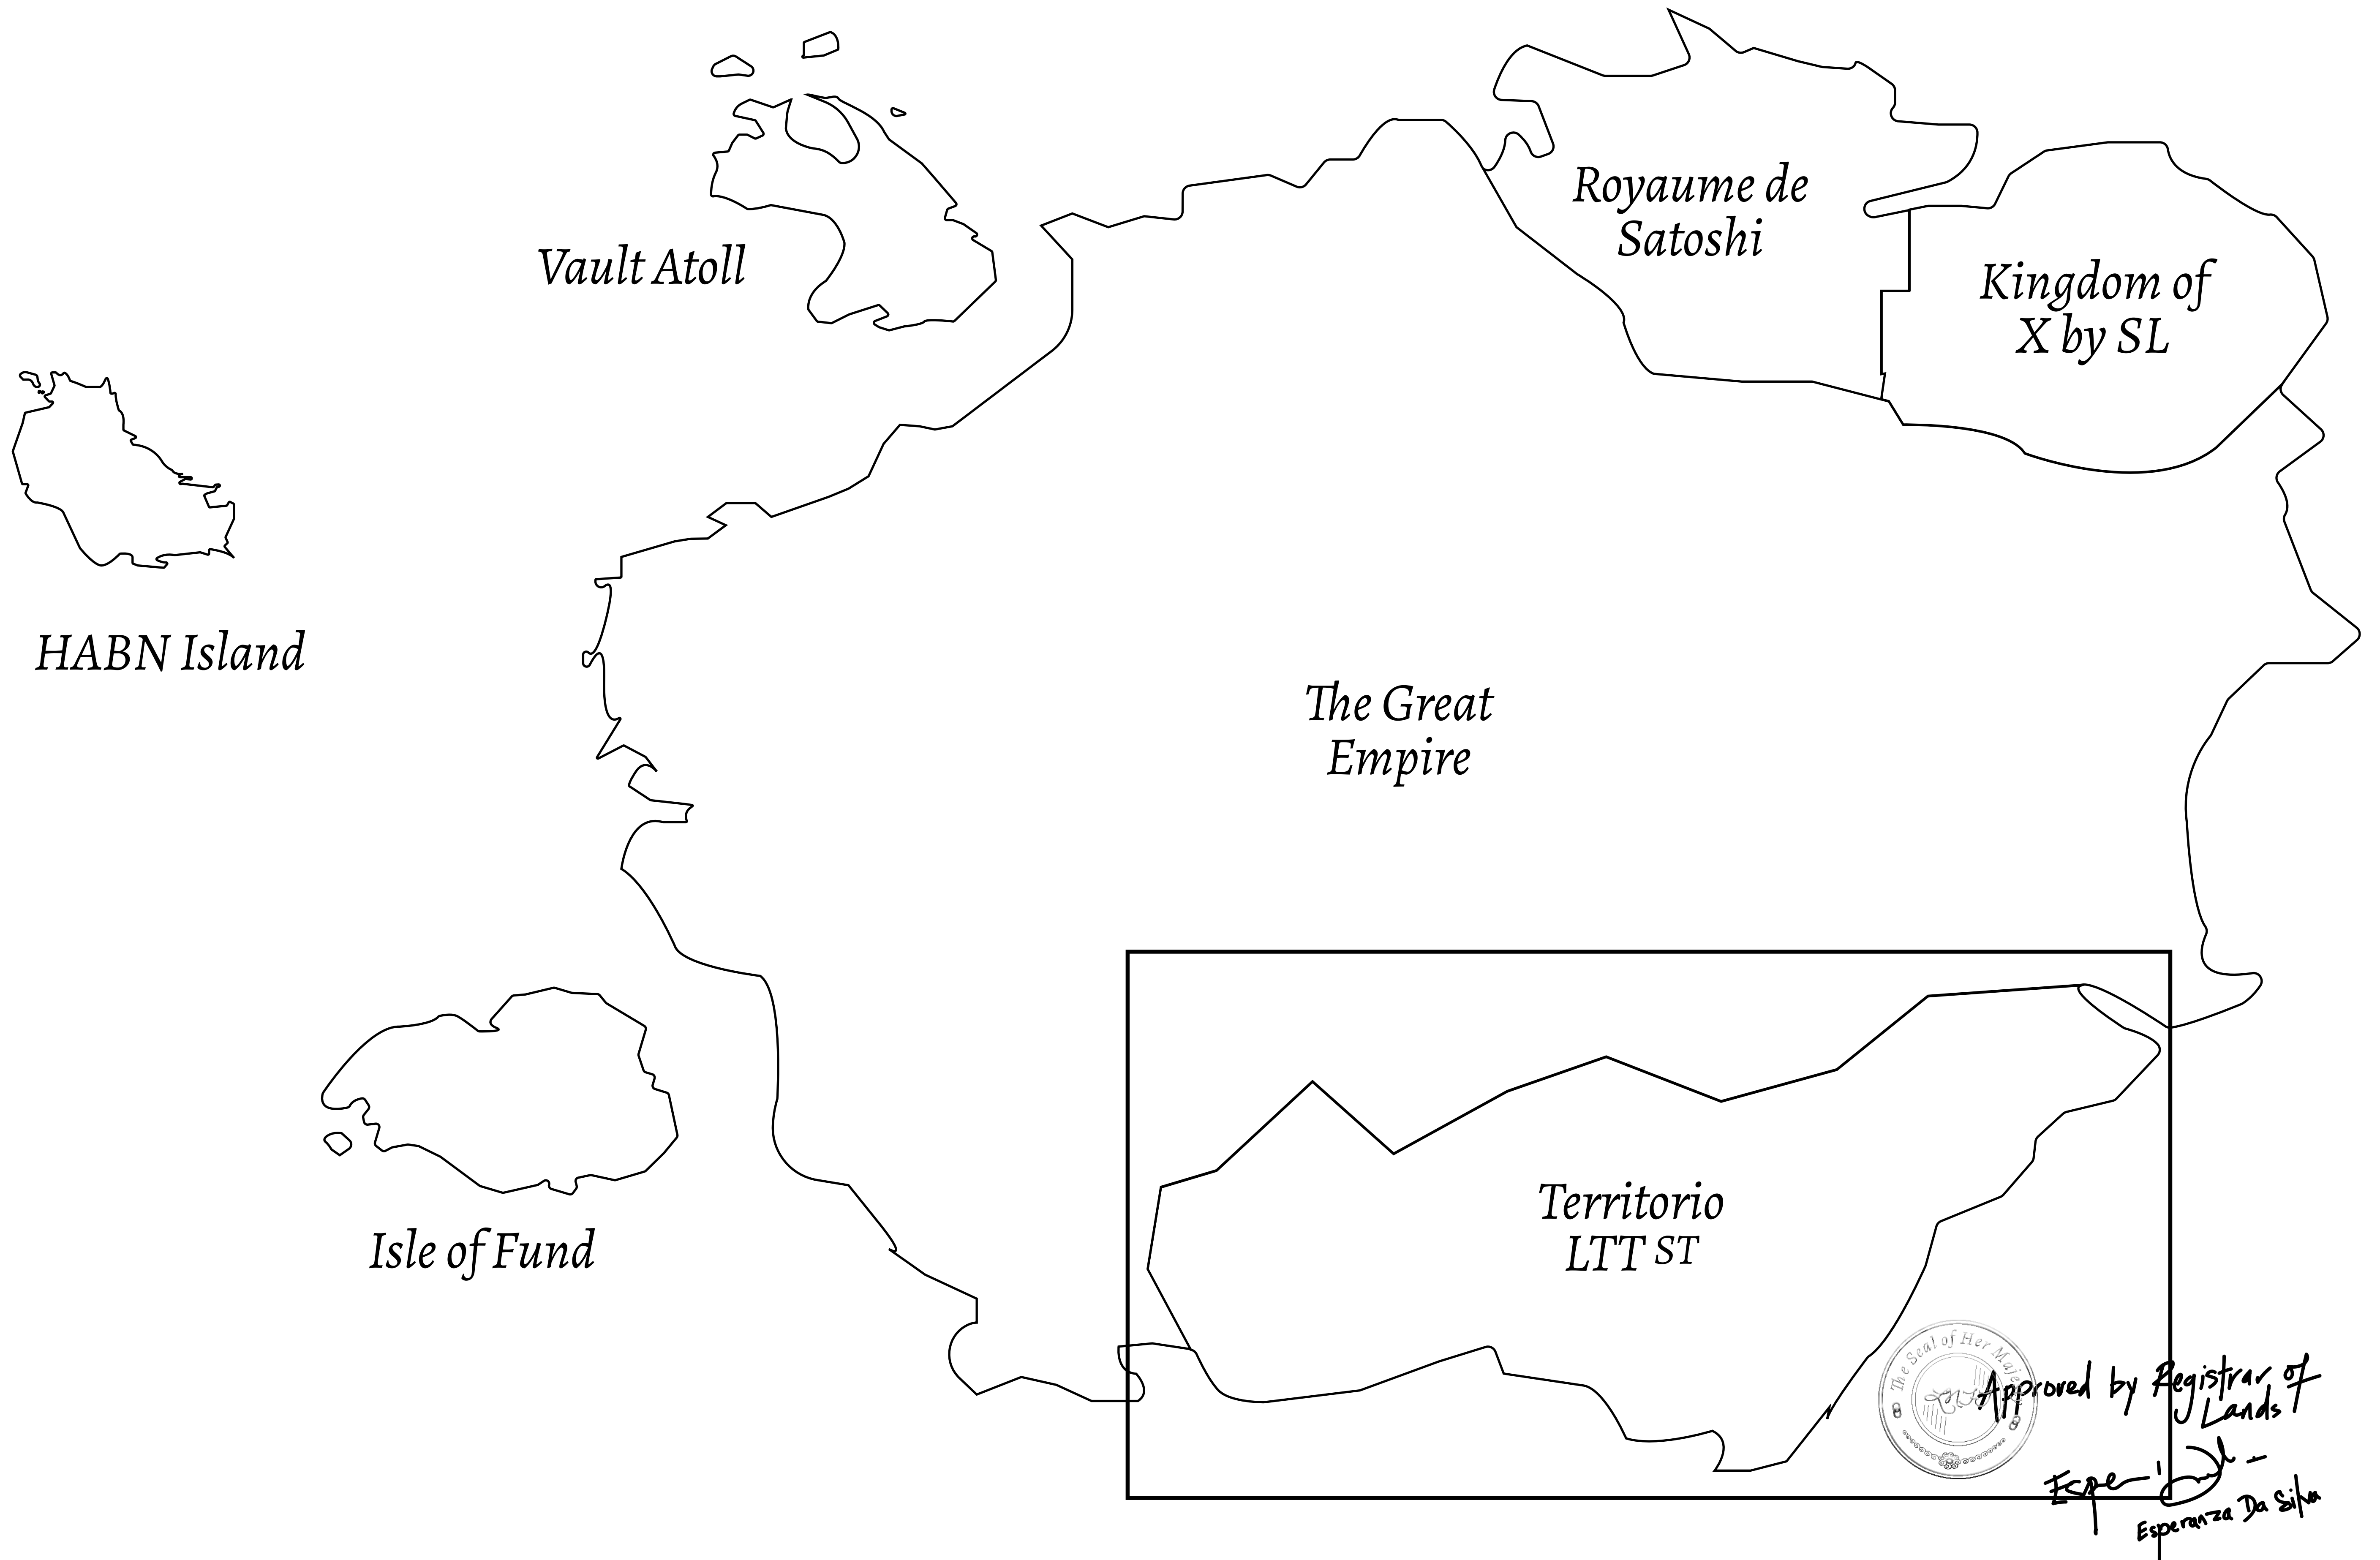

LOOT NFT WORLD

THE SPANISH ARMADA

The most flamboyant of all of the states, this Spanish-speaking territory houses a clash of cultures. From the LTT trades in the El Mercado district to the solicitations for invites to the Great Empire, and even the traveling Caravans, it is a transient place; people are always on the move on the way to the Great Empire or a trek through the Dividing Range to the Royaume De Satoshi. Commerce uses derivations of LTT such as LTTE, LTTB, and LTTC.

GEOGRAPHY

COASTLINE	193.03 KM (119.94 MILES)
BORDERS	OCEAN, THE GREAT EMPIRE
HIGHEST POINT	MT ELEUTHERIA +1392 M
LOWEST POINT	PUERTO DE LTT 0 M
PLOTS	1045
SCALE	1:50000

H.M. LNFT Land Registry		TITLE NUMBER	
		T0712-221121	
ADMINISTRATIVE AREA	TERRITORIO LTT ST	ISSUED 22 November 2021 <i>bl.</i>	SCALE 1/50000
OWNER ENTITLEMENT	Type W-T: Share of 0.1% of all BUN sales (rewarded in Credits) plus 1% of all LTT redeemed based on number of NFT Stories minted; Mint 4 NFT Stories		