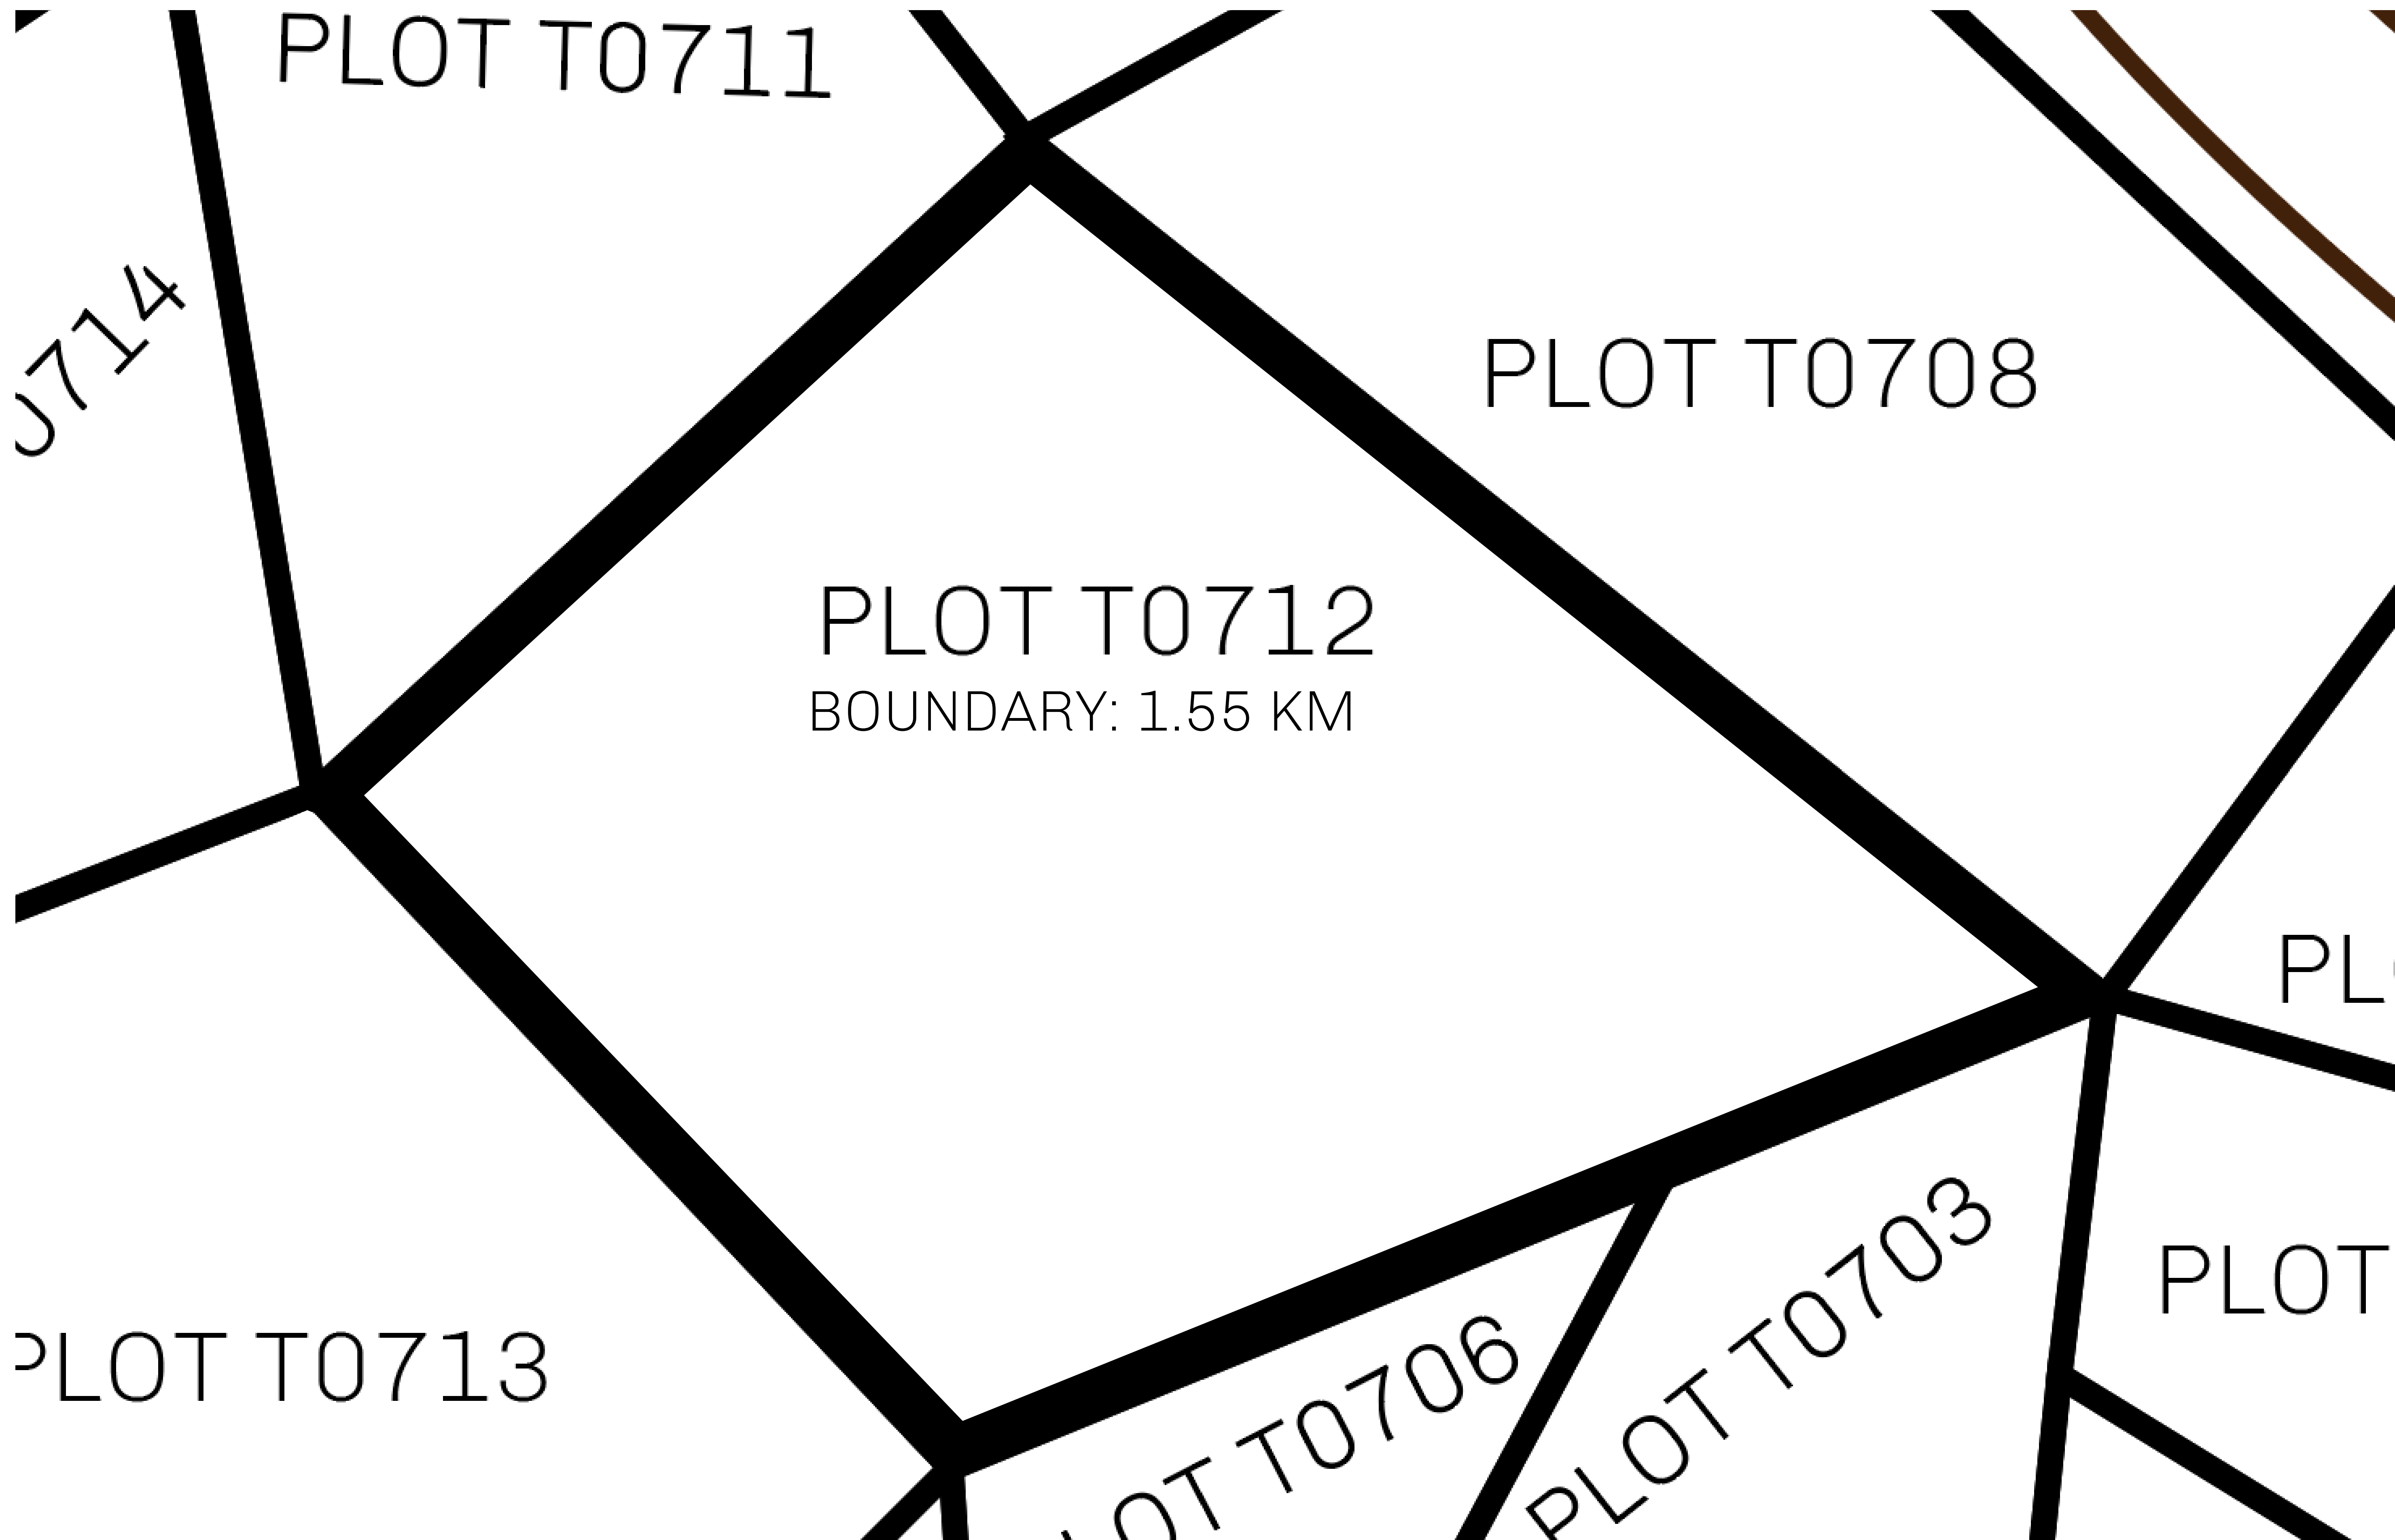

LOOT NFT WORLD

THE SPANISH ARMADA

The most flamboyant of all of the states, this Spanish-speaking territory houses a clash of cultures. From the LTT trades in the El Mercado district to the solicitations for invites to the Great Empire, and even the traveling Caravans, it is a transient place; people are always on the move on the way to the Great Empire or a trek through the Dividing Range to the Royaume De Satoshi. Commerce uses derivations of LTT such as LTTE, LTTB, and LTTC.

GEOGRAPHY

COASTLINE	193.03 KM (119.94 MILES)
BORDERS	OCEAN, THE GREAT EMPIRE
HIGHEST POINT	MT ELEUTHERIA +1392 M
LOWEST POINT	PUERTO DE LTT 0 M
PLOTS	1045
SCALE	1:50000

H.M. LNFT Land Registry		TITLE NUMBER	
		T0712-221121	
ADMINISTRATIVE AREA	TERRITORIO LTT ST	ISSUED 22 November 2021 <i>bl.</i>	SCALE 1/50000
OWNER ENTITLEMENT	Type W-T: Share of 0.1% of all BUN sales (rewarded in Credits) plus 1% of all LTT redeemed based on number of NFT Stories minted; Mint 4 NFT Stories		