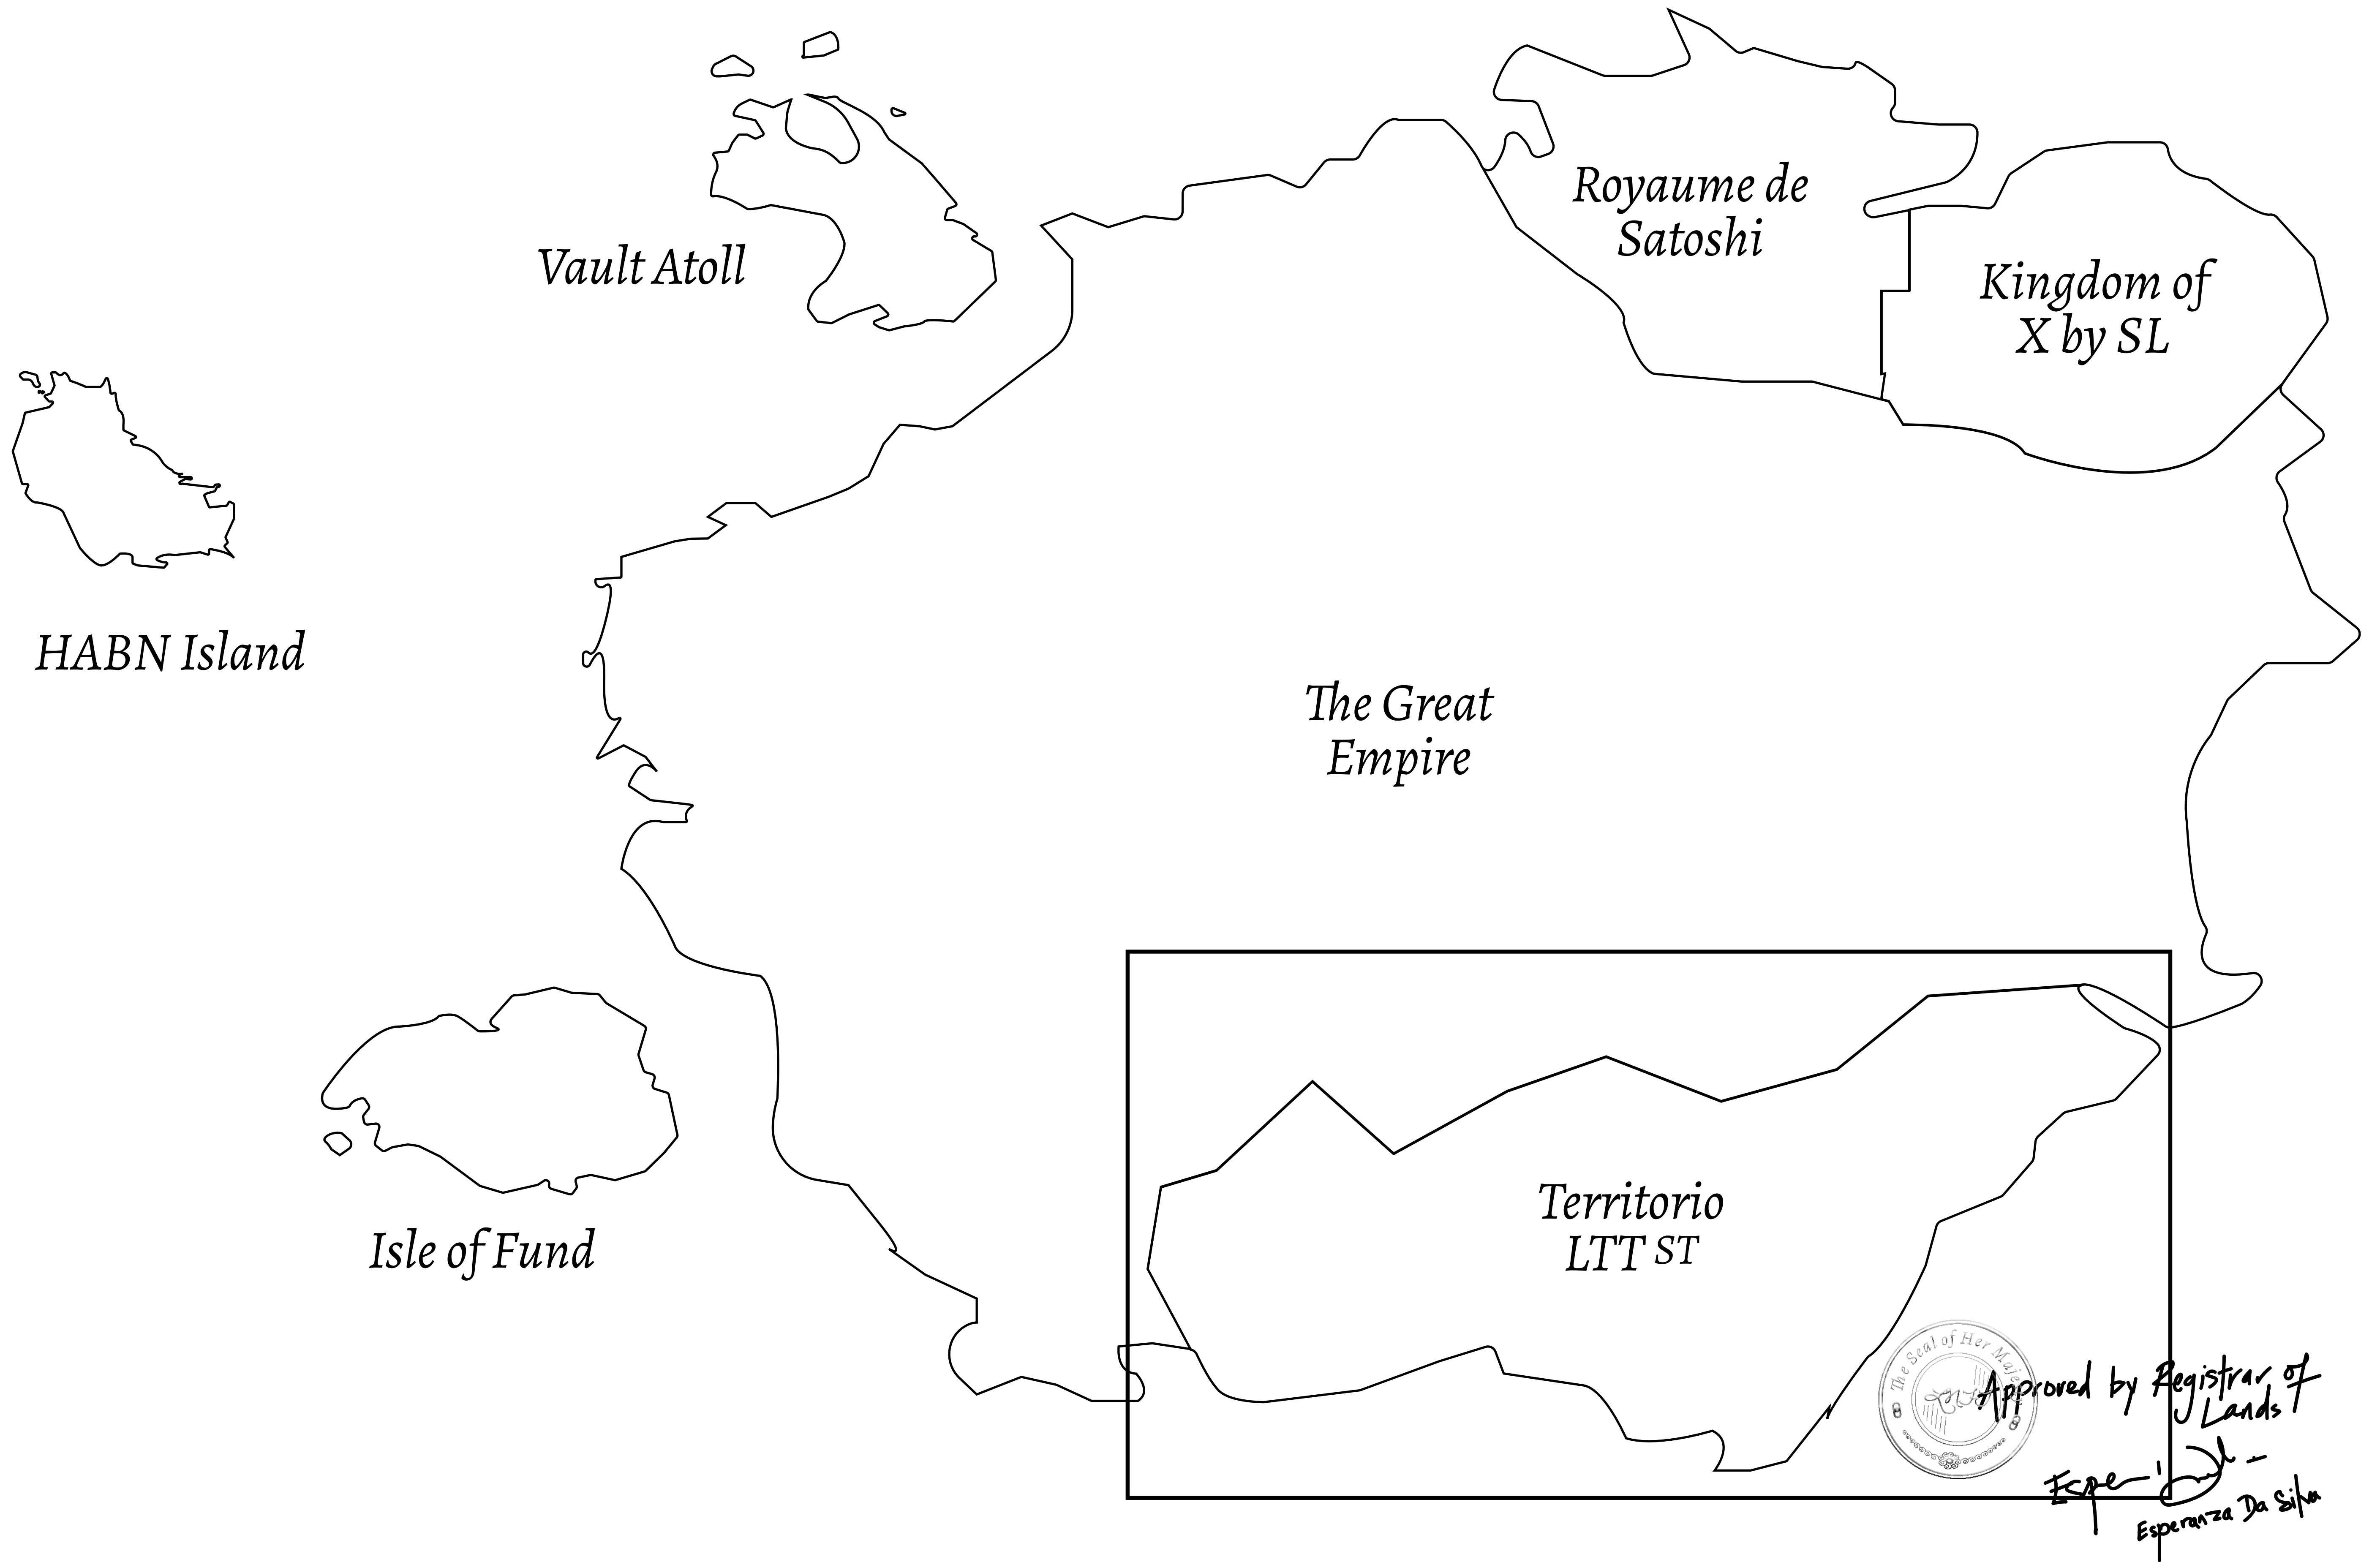

LOOT NFT WORLD

THE SPANISH ARMADA

The most flamboyant of all of the states, this Spanish-speaking territory houses a clash of cultures. From the LTT trades in the El Mercado district to the solicitations for invites to the Great Empire, and even the traveling Caravans, it is a transient place; people are always on the move on the way to the Great Empire or a trek through the Dividing Range to the Royaume De Satoshi. Commerce uses derivations of LTT such as LTTE, LTTB, and LTTTC.

GEOGRAPHY

COASTLINE	193.03 KM (119.94 MILES)
BORDERS	OCEAN, THE GREAT EMPIRE
HIGHEST POINT	MT ELEUTHERIA +1392 M
LOWEST POINT	PUERTO DE LTT 0 M
PLOTS	1045
SCALE	1:50000

H.M. LNFT Land Registry		TITLE NUMBER	
		T0995-221121	
ADMINISTRATIVE AREA	TERRITORIO LTT ST	ISSUED 22 November 2021 <i>BJ.</i>	SCALE 1/50000
OWNER ENTITLEMENT	Type W-T: Share of 0.1% of all BUN sales (rewarded in Credits) plus 1% of all LTT redeemed based on number of NFT Stories minted; Mint 4 NFT Stories		