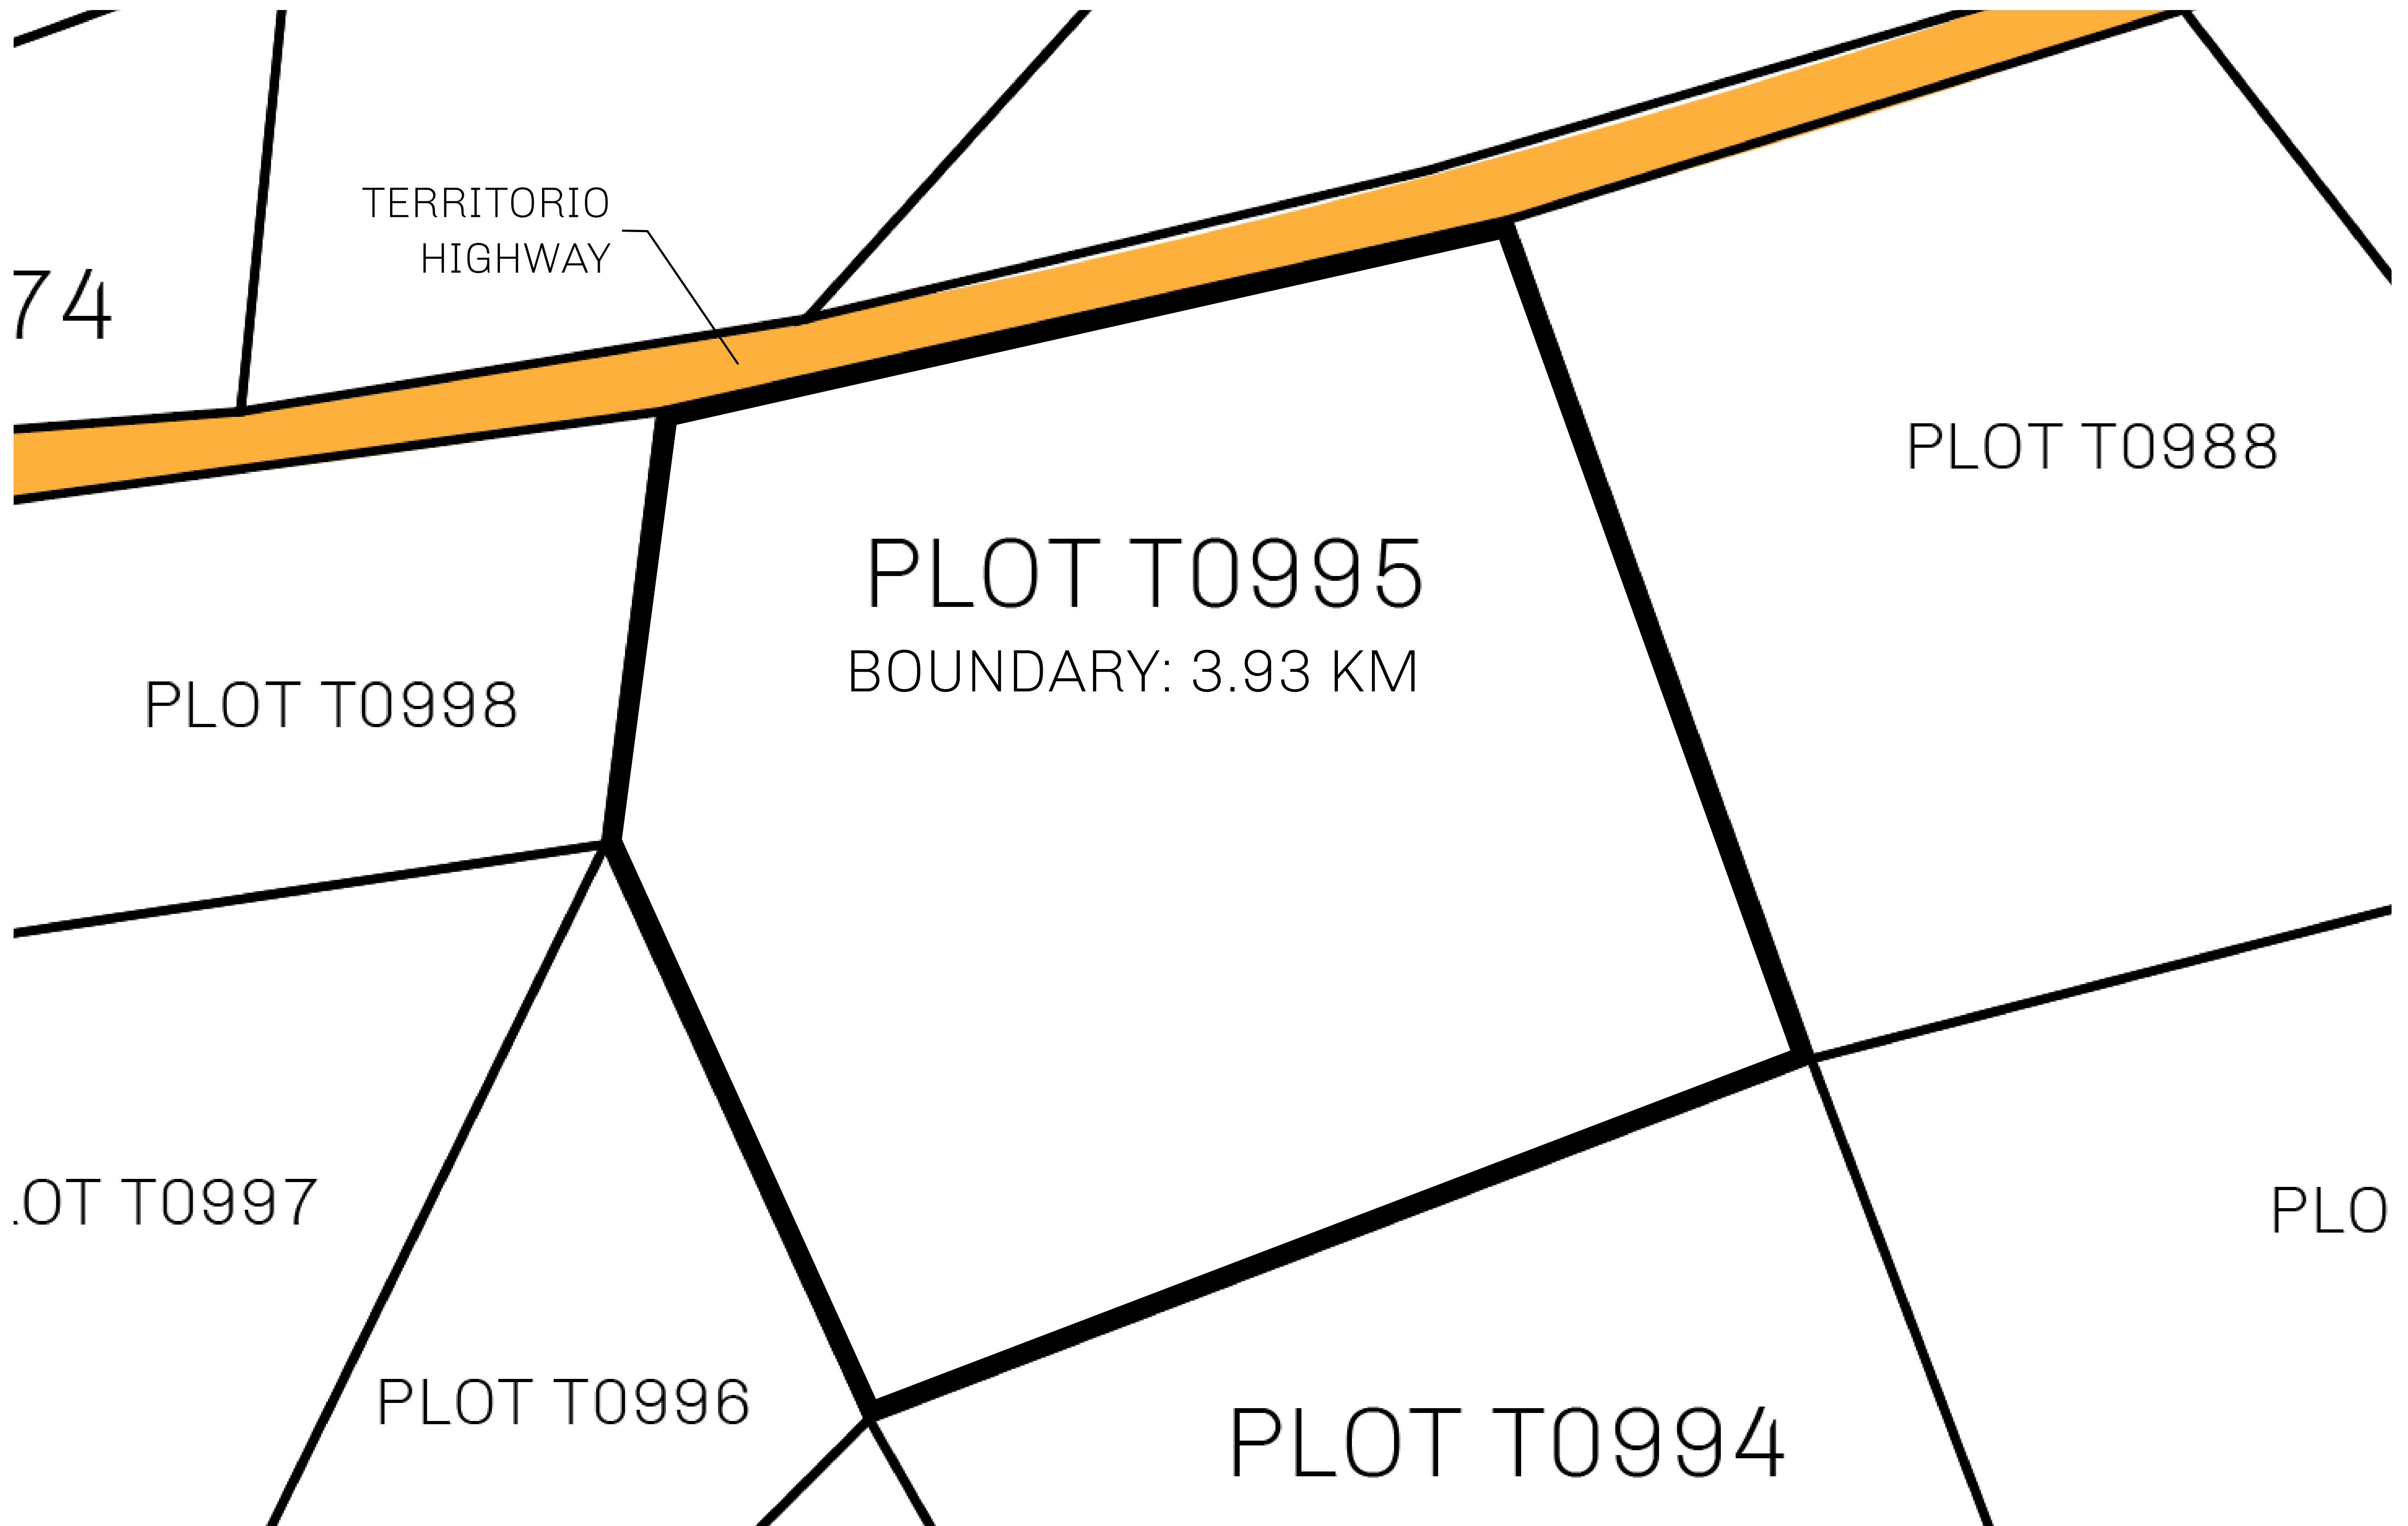

LOOT NFT WORLD

THE SPANISH ARMADA

The most flamboyant of all of the states, this Spanish-speaking territory houses a clash of cultures. From the LTT trades in the El Mercado district to the solicitations for invites to the Great Empire, and even the traveling Caravans, it is a transient place; people are always on the move on the way to the Great Empire or a trek through the Dividing Range to the Royaume De Satoshi. Commerce uses derivations of LTT such as LTTE, LTTB, and LTTTC.

GEOGRAPHY

COASTLINE	193.03 KM (119.94 MILES)
BORDERS	OCEAN, THE GREAT EMPIRE
HIGHEST POINT	MT ELEUTHERIA +1392 M
LOWEST POINT	PUERTO DE LTT 0 M
PLOTS	1045
SCALE	1:50000

H.M. LNFT Land Registry		TITLE NUMBER	
		T0995-221121	
ADMINISTRATIVE AREA	TERRITORIO LTT ST	ISSUED 22 November 2021 <i>BJ.</i>	SCALE 1/50000
OWNER ENTITLEMENT	Type W-T: Share of 0.1% of all BUN sales (rewarded in Credits) plus 1% of all LTT redeemed based on number of NFT Stories minted; Mint 4 NFT Stories		

OFFICIAL PERSPECTIVE SHEET FOR FILING
Indicate vantage point for each drawing. Copy and mark each sheet required prior to filing.

Guide - Vantage point should be indicated as shown in the diagram: