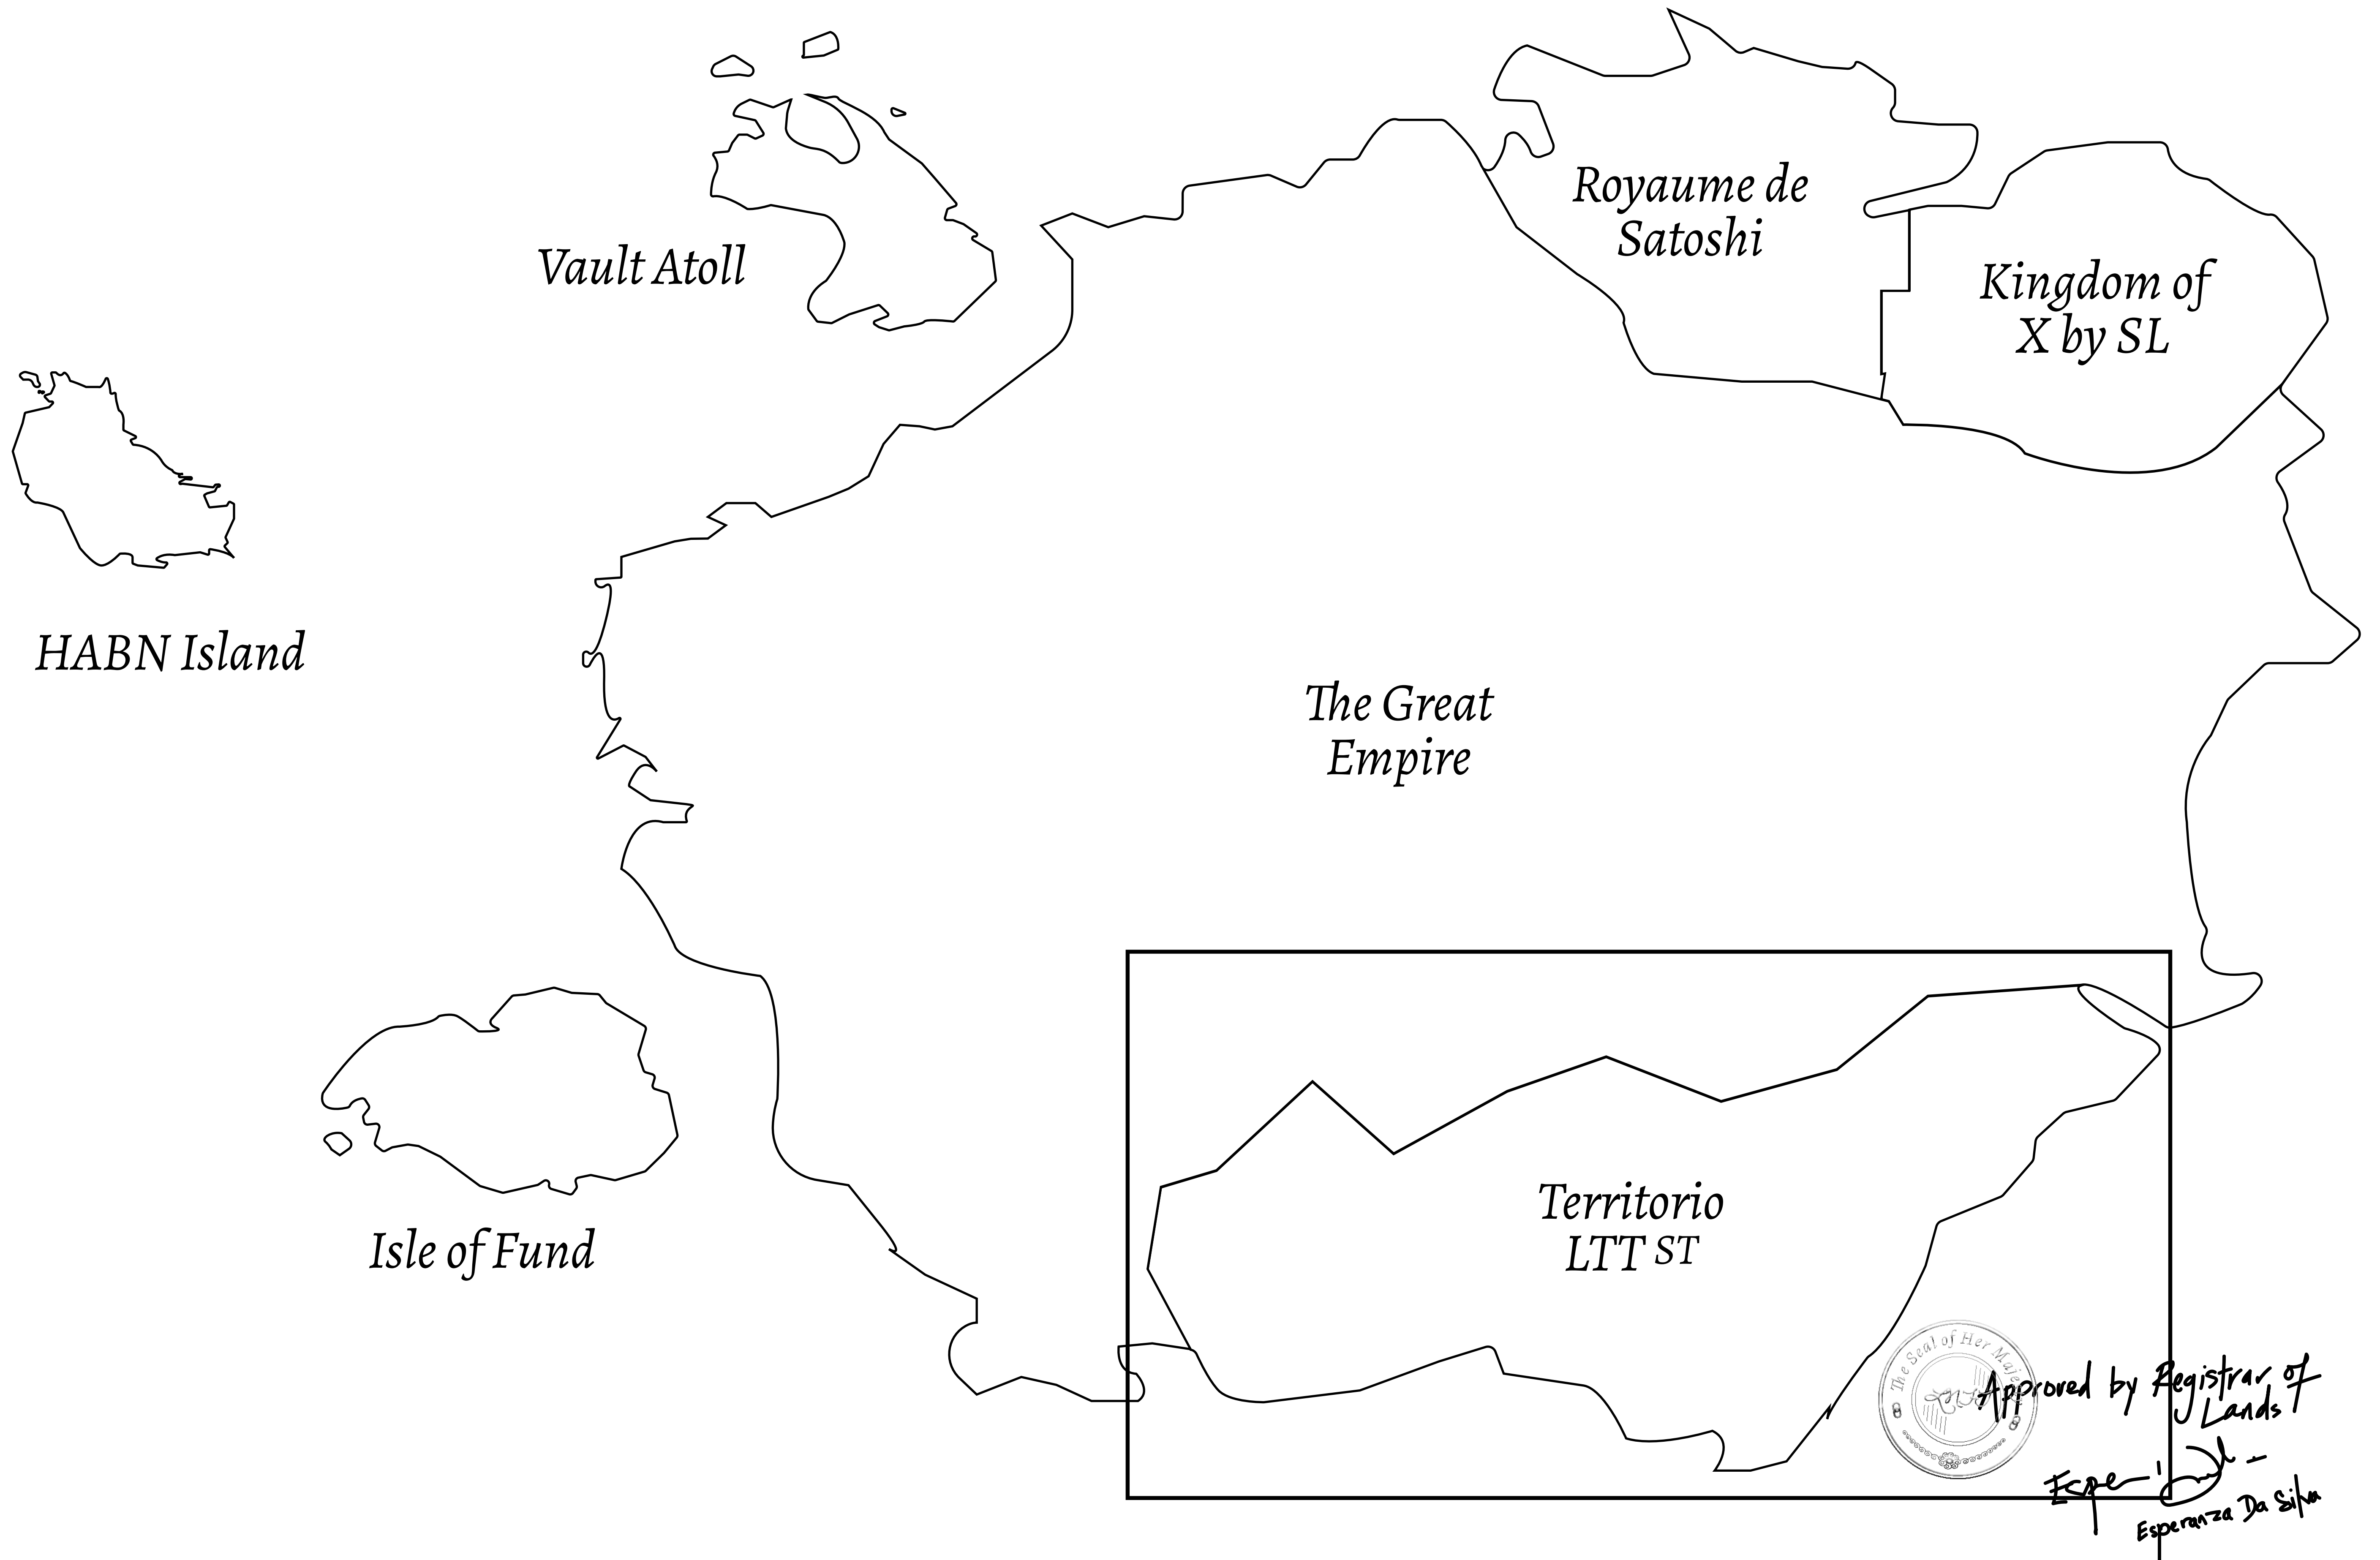

LOOT NFT WORLD

THE SPANISH ARMADA

The most flamboyant of all of the states, this Spanish-speaking territory houses a clash of cultures. From the LTT trades in the El Mercado district to the solicitations for invites to the Great Empire, and even the traveling Caravans, it is a transient place; people are always on the move on the way to the Great Empire or a trek through the Dividing Range to the Royaume De Satoshi. Commerce uses derivations of LTT such as LTTE, LTTB, and LTTC.

GEOGRAPHY

COASTLINE	193.03 KM (119.94 MILES)
BORDERS	OCEAN, THE GREAT EMPIRE
HIGHEST POINT	MT ELEUTHERIA +1392 M
LOWEST POINT	PUERTO DE LTT 0 M
PLOTS	1045
SCALE	1:50000

H.M. LNFT Land Registry		TITLE NUMBER	
		T1013-221121	
ADMINISTRATIVE AREA	TERRITORIO LTT ST	ISSUED 22 November 2021 <i>bl.</i>	SCALE 1/50000
OWNER ENTITLEMENT	Type W-T: Share of 0.1% of all BUN sales (rewarded in Credits) plus 1% of all LTT redeemed based on number of NFT Stories minted; Mint 4 NFT Stories		