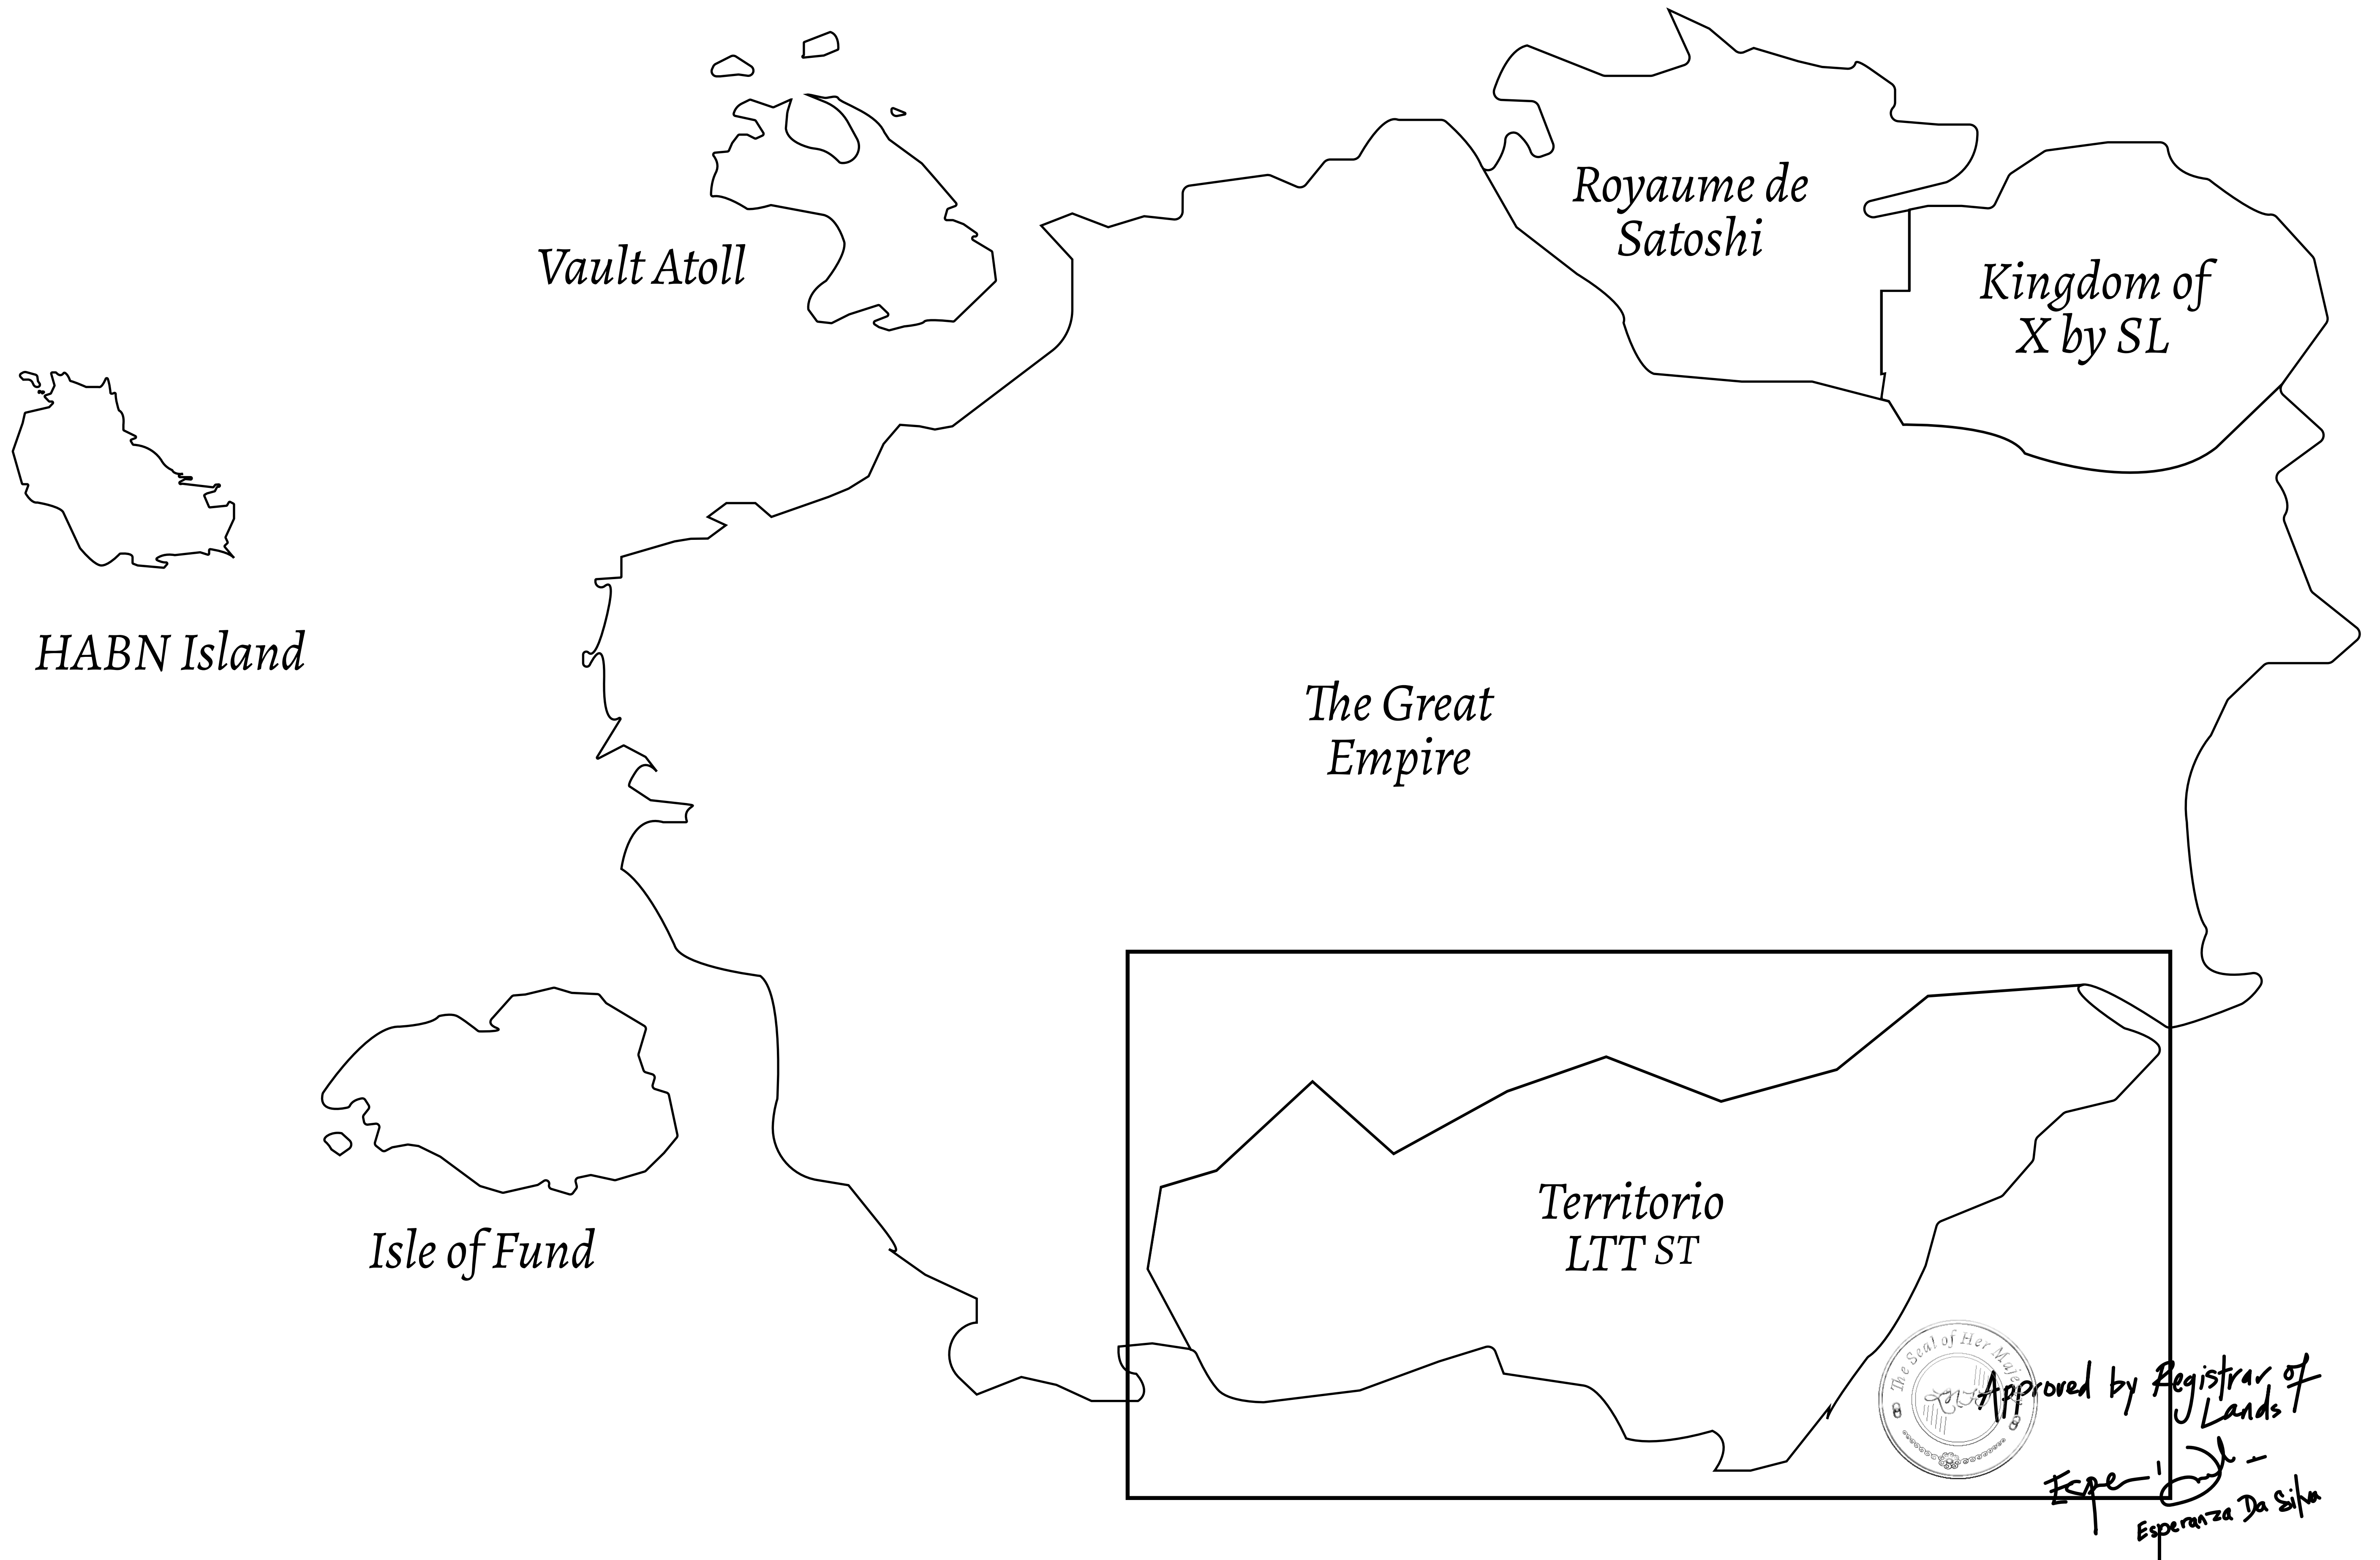

LOOT NFT WORLD

THE SPANISH ARMADA

The most flamboyant of all of the states, this Spanish-speaking territory houses a clash of cultures. From the LTT trades in the El Mercado district to the solicitations for invites to the Great Empire, and even the traveling Caravans, it is a transient place; people are always on the move on the way to the Great Empire or a trek through the Dividing Range to the Royaume De Satoshi. Commerce uses derivations of LTT such as LTTE, LTTB, and LTTC.

GEOGRAPHY

COASTLINE	193.03 KM (119.94 MILES)
BORDERS	OCEAN, THE GREAT EMPIRE
HIGHEST POINT	MT ELEUTHERIA +1392 M
LOWEST POINT	PUERTO DE LTT 0 M
PLOTS	1045
SCALE	1:50000

H.M. LNFT Land Registry		TITLE NUMBER T0735-221121	
ADMINISTRATIVE AREA	TERRITORIO LTT ST	ISSUED 22 November 2021 <i>BJ.</i>	SCALE 1/50000
OWNER ENTITLEMENT	Type W-T: Share of 0.1% of all BUN sales (rewarded in Credits) plus 1% of all LTT redeemed based on number of NFT Stories minted; Mint 4 NFT Stories		