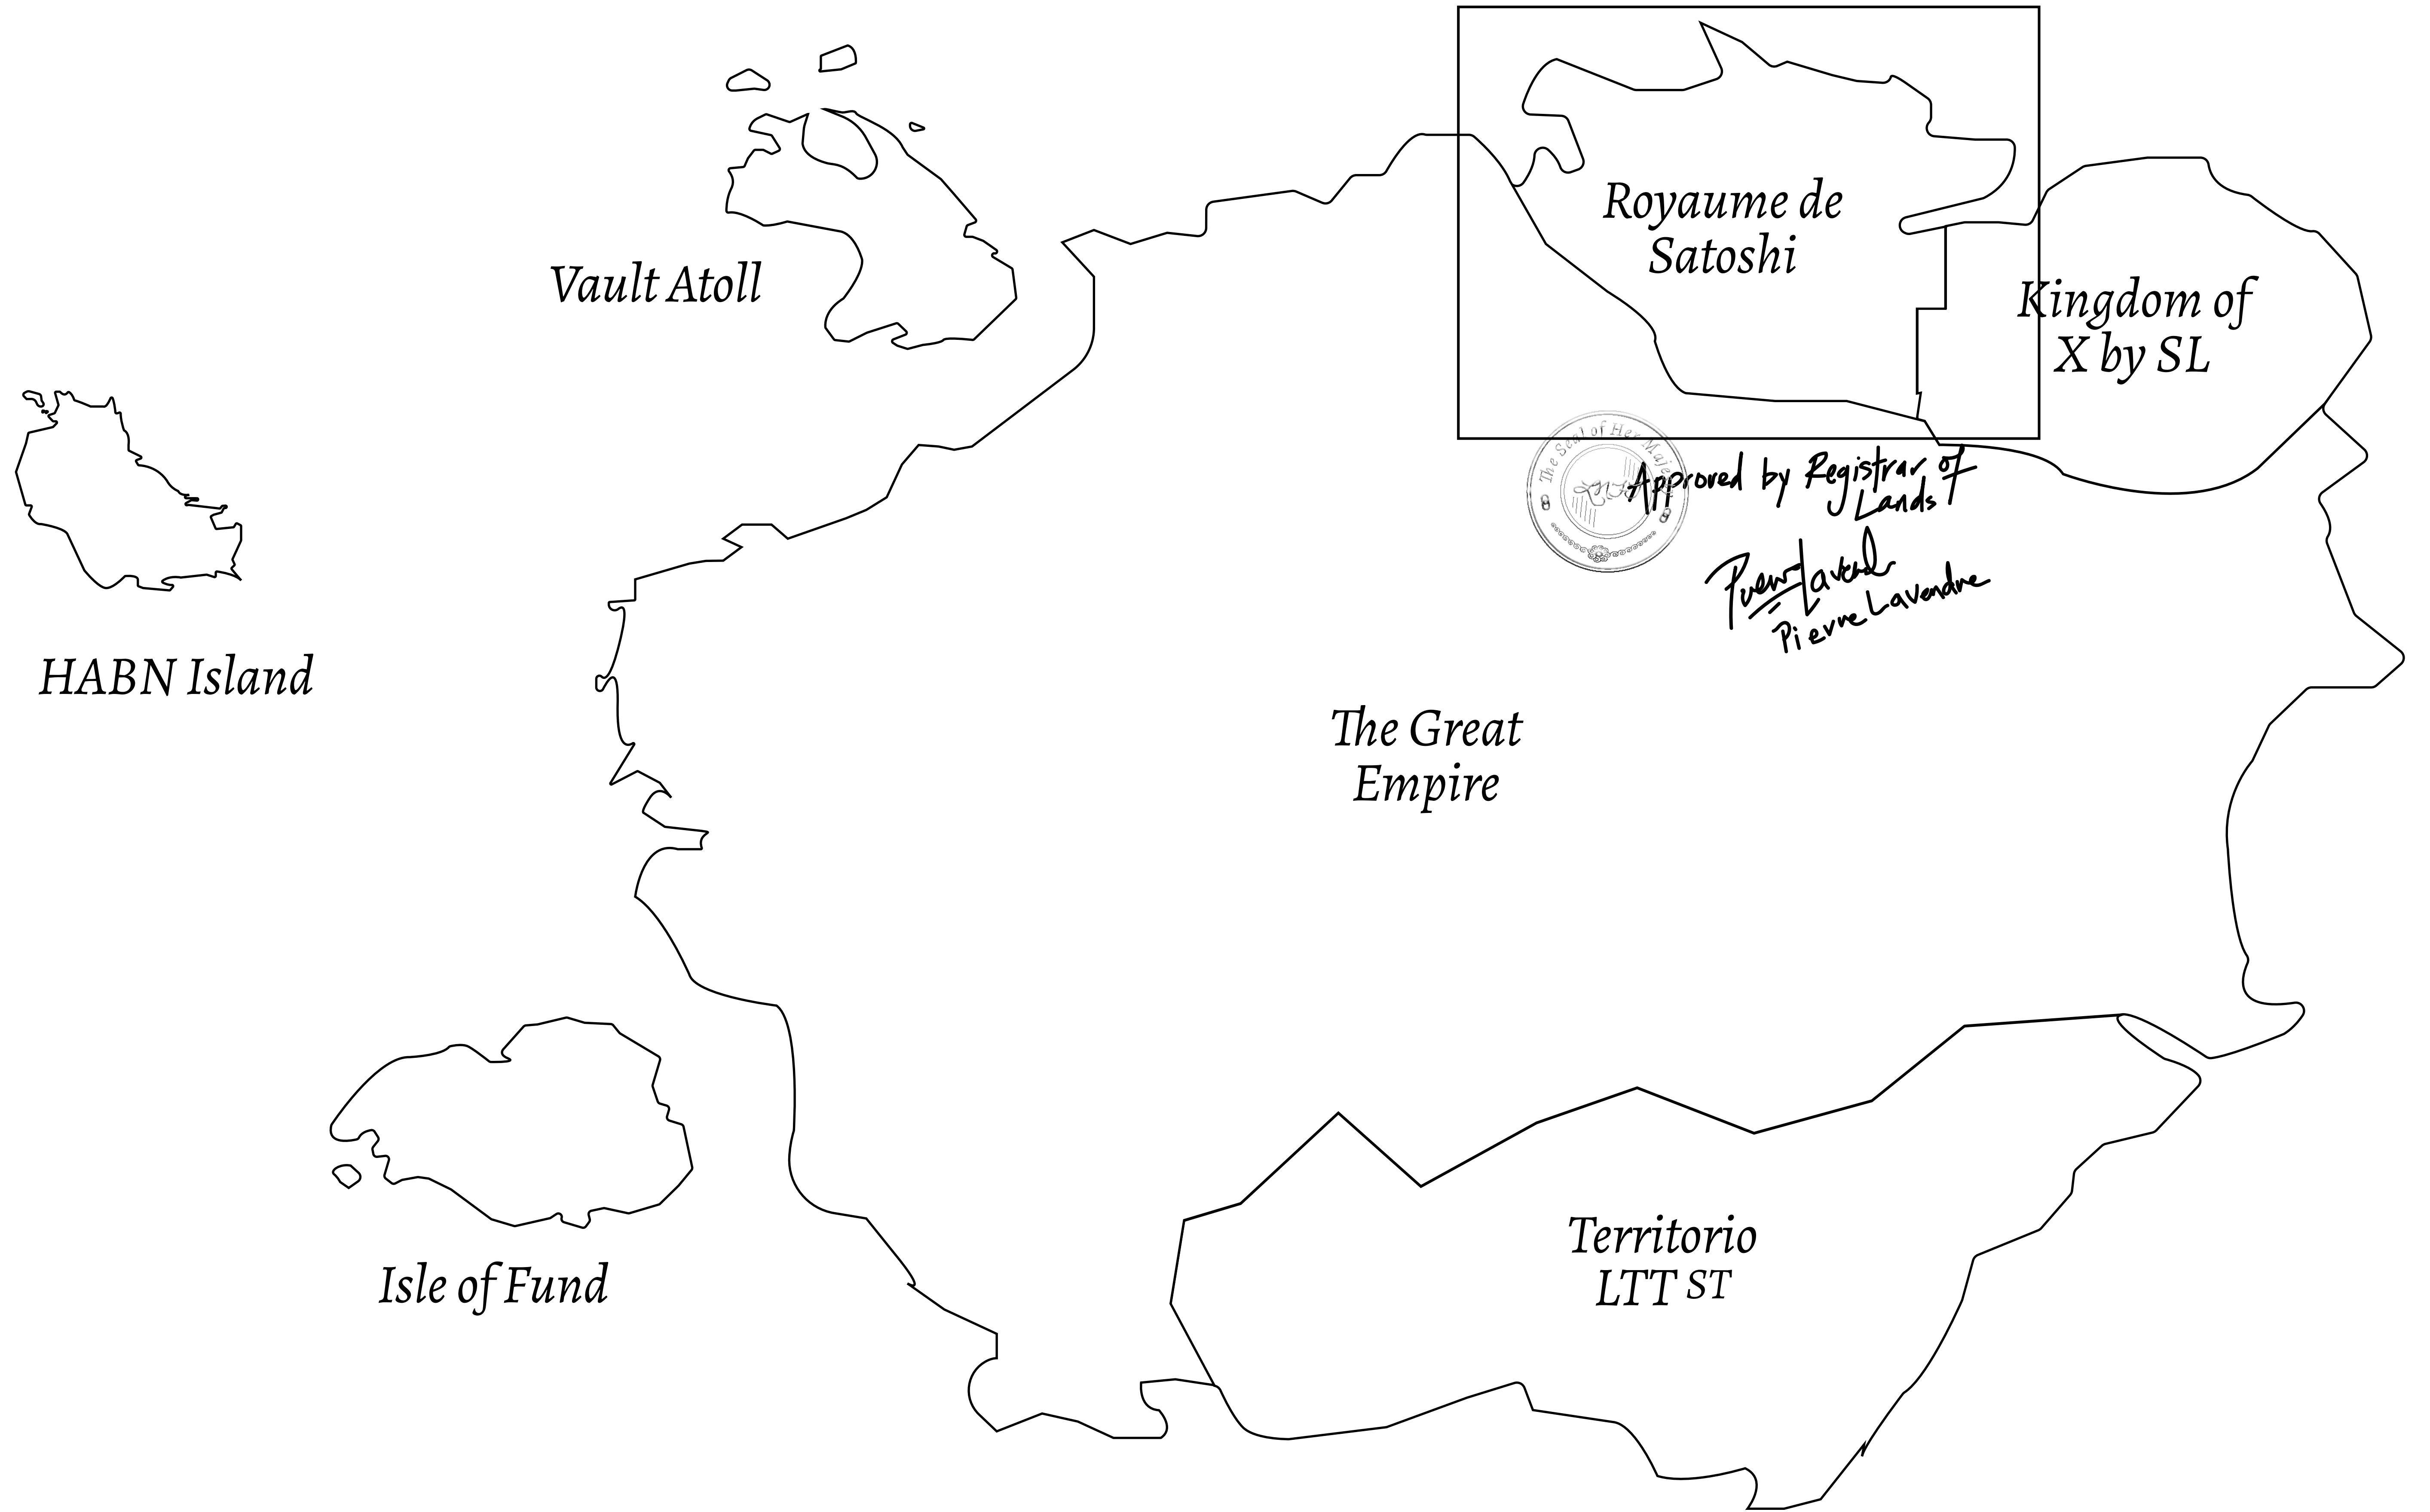

LOOT NFT WORLD