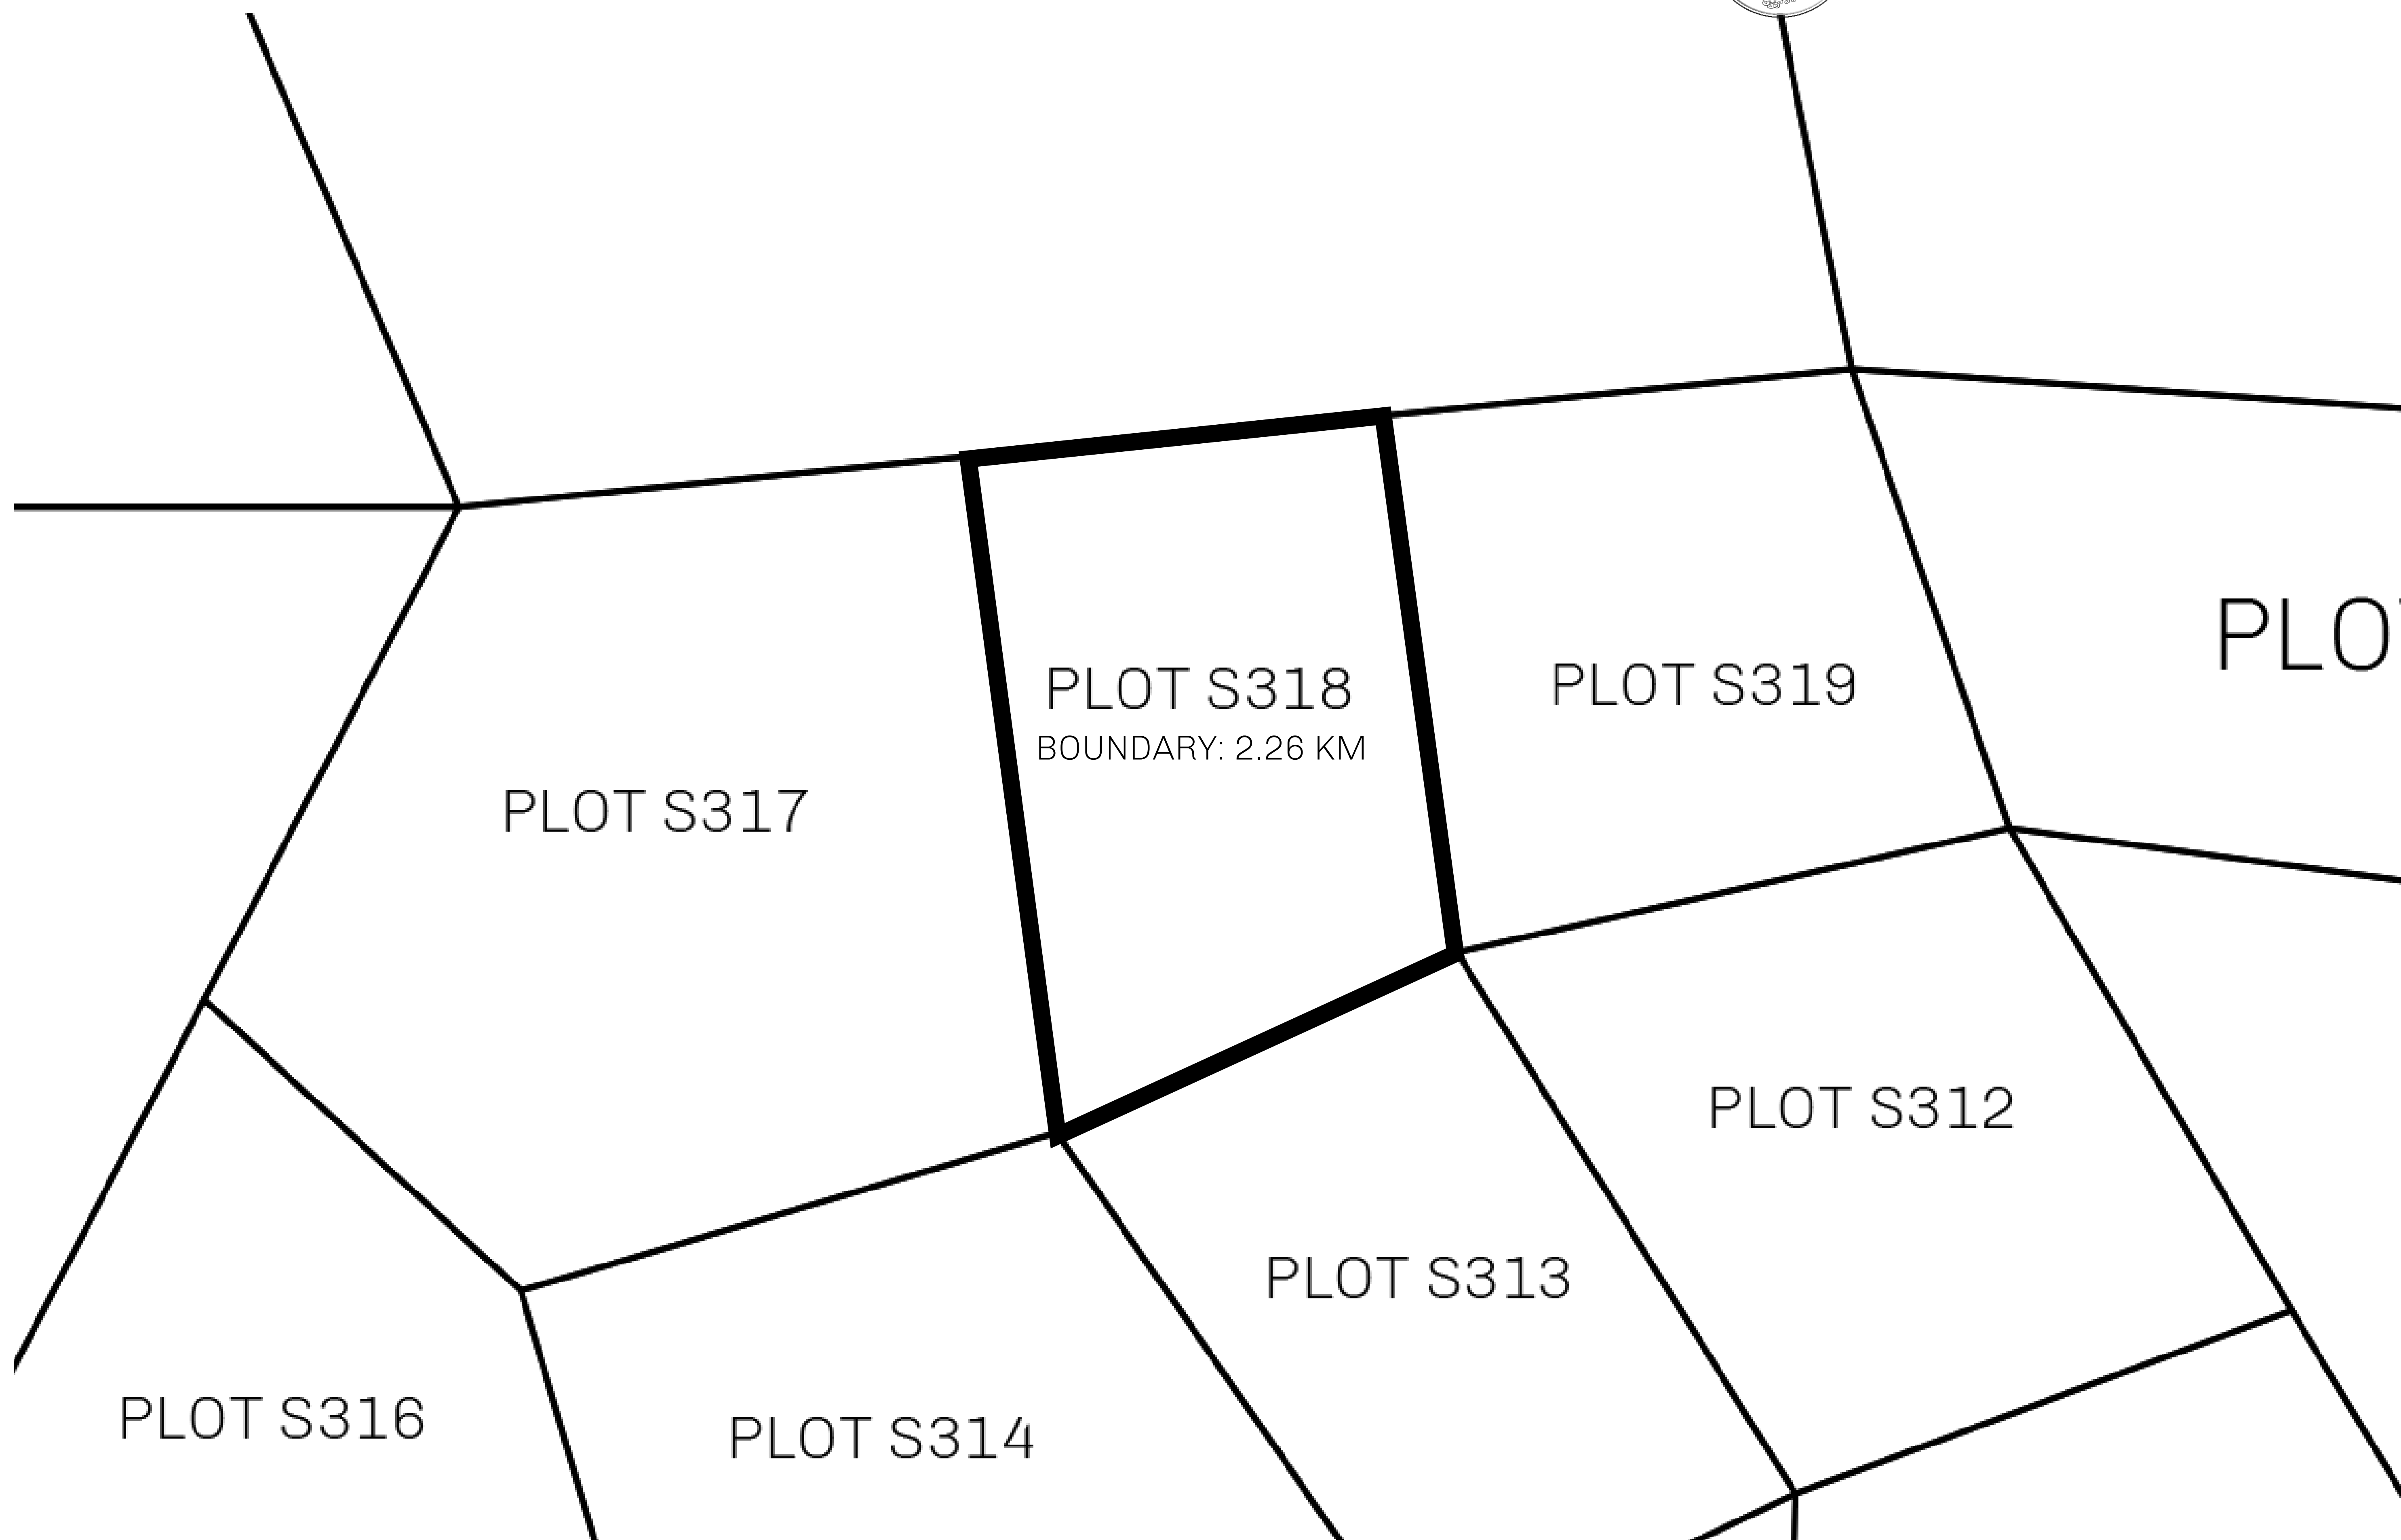

LOOT NFT WORLD

LES SULTANS

A place of stunning beauty, Le Royaume is known for its exquisite shopping, parks, and grand boulevards. Satoshi's Lounge (the area of La Boutique and Porte Feuille) offers limited-edition and unique items only available for sale in LTT. Land, all sorts of embellishments, and widgets are sold exclusively here. All items are offered first on auction for 24 hours (with a reserve price), and if the reserve is not met, they are listed in a buy-it-now format (reserve price, plus 10%).

GEOGRAPHY

COASTLINE	131 KM (81.40 MILES)
BORDERS	OCEAN, THE GREAT EMPIRE, X BY SL
HIGHEST POINT	MOUNT MEROPE +3588 M
LOWEST POINT	THE PORT OF SATOSHI 0 M
PLOTS	331
SCALE	1:50000

H.M. LNFT Land Registry		TITLE NUMBER	
		S318-221121	
ADMINISTRATIVE AREA	ROYAUME DE SATOSHI	ISSUED 22 November 2021 <i>bl.</i>	SCALE 1/50000
OWNER ENTITLEMENT	Type W-SL: Share of 1% of all LTT redeemed based on number of NFT Stories minted; Mint 4 NFT Stories		

OFFICIAL PERSPECTIVE SHEET FOR FILING
Indicate vantage point for each drawing. Copy and
mark each sheet required prior to filing.

Guide - Vantage point should be
indicated as shown in the diagram: