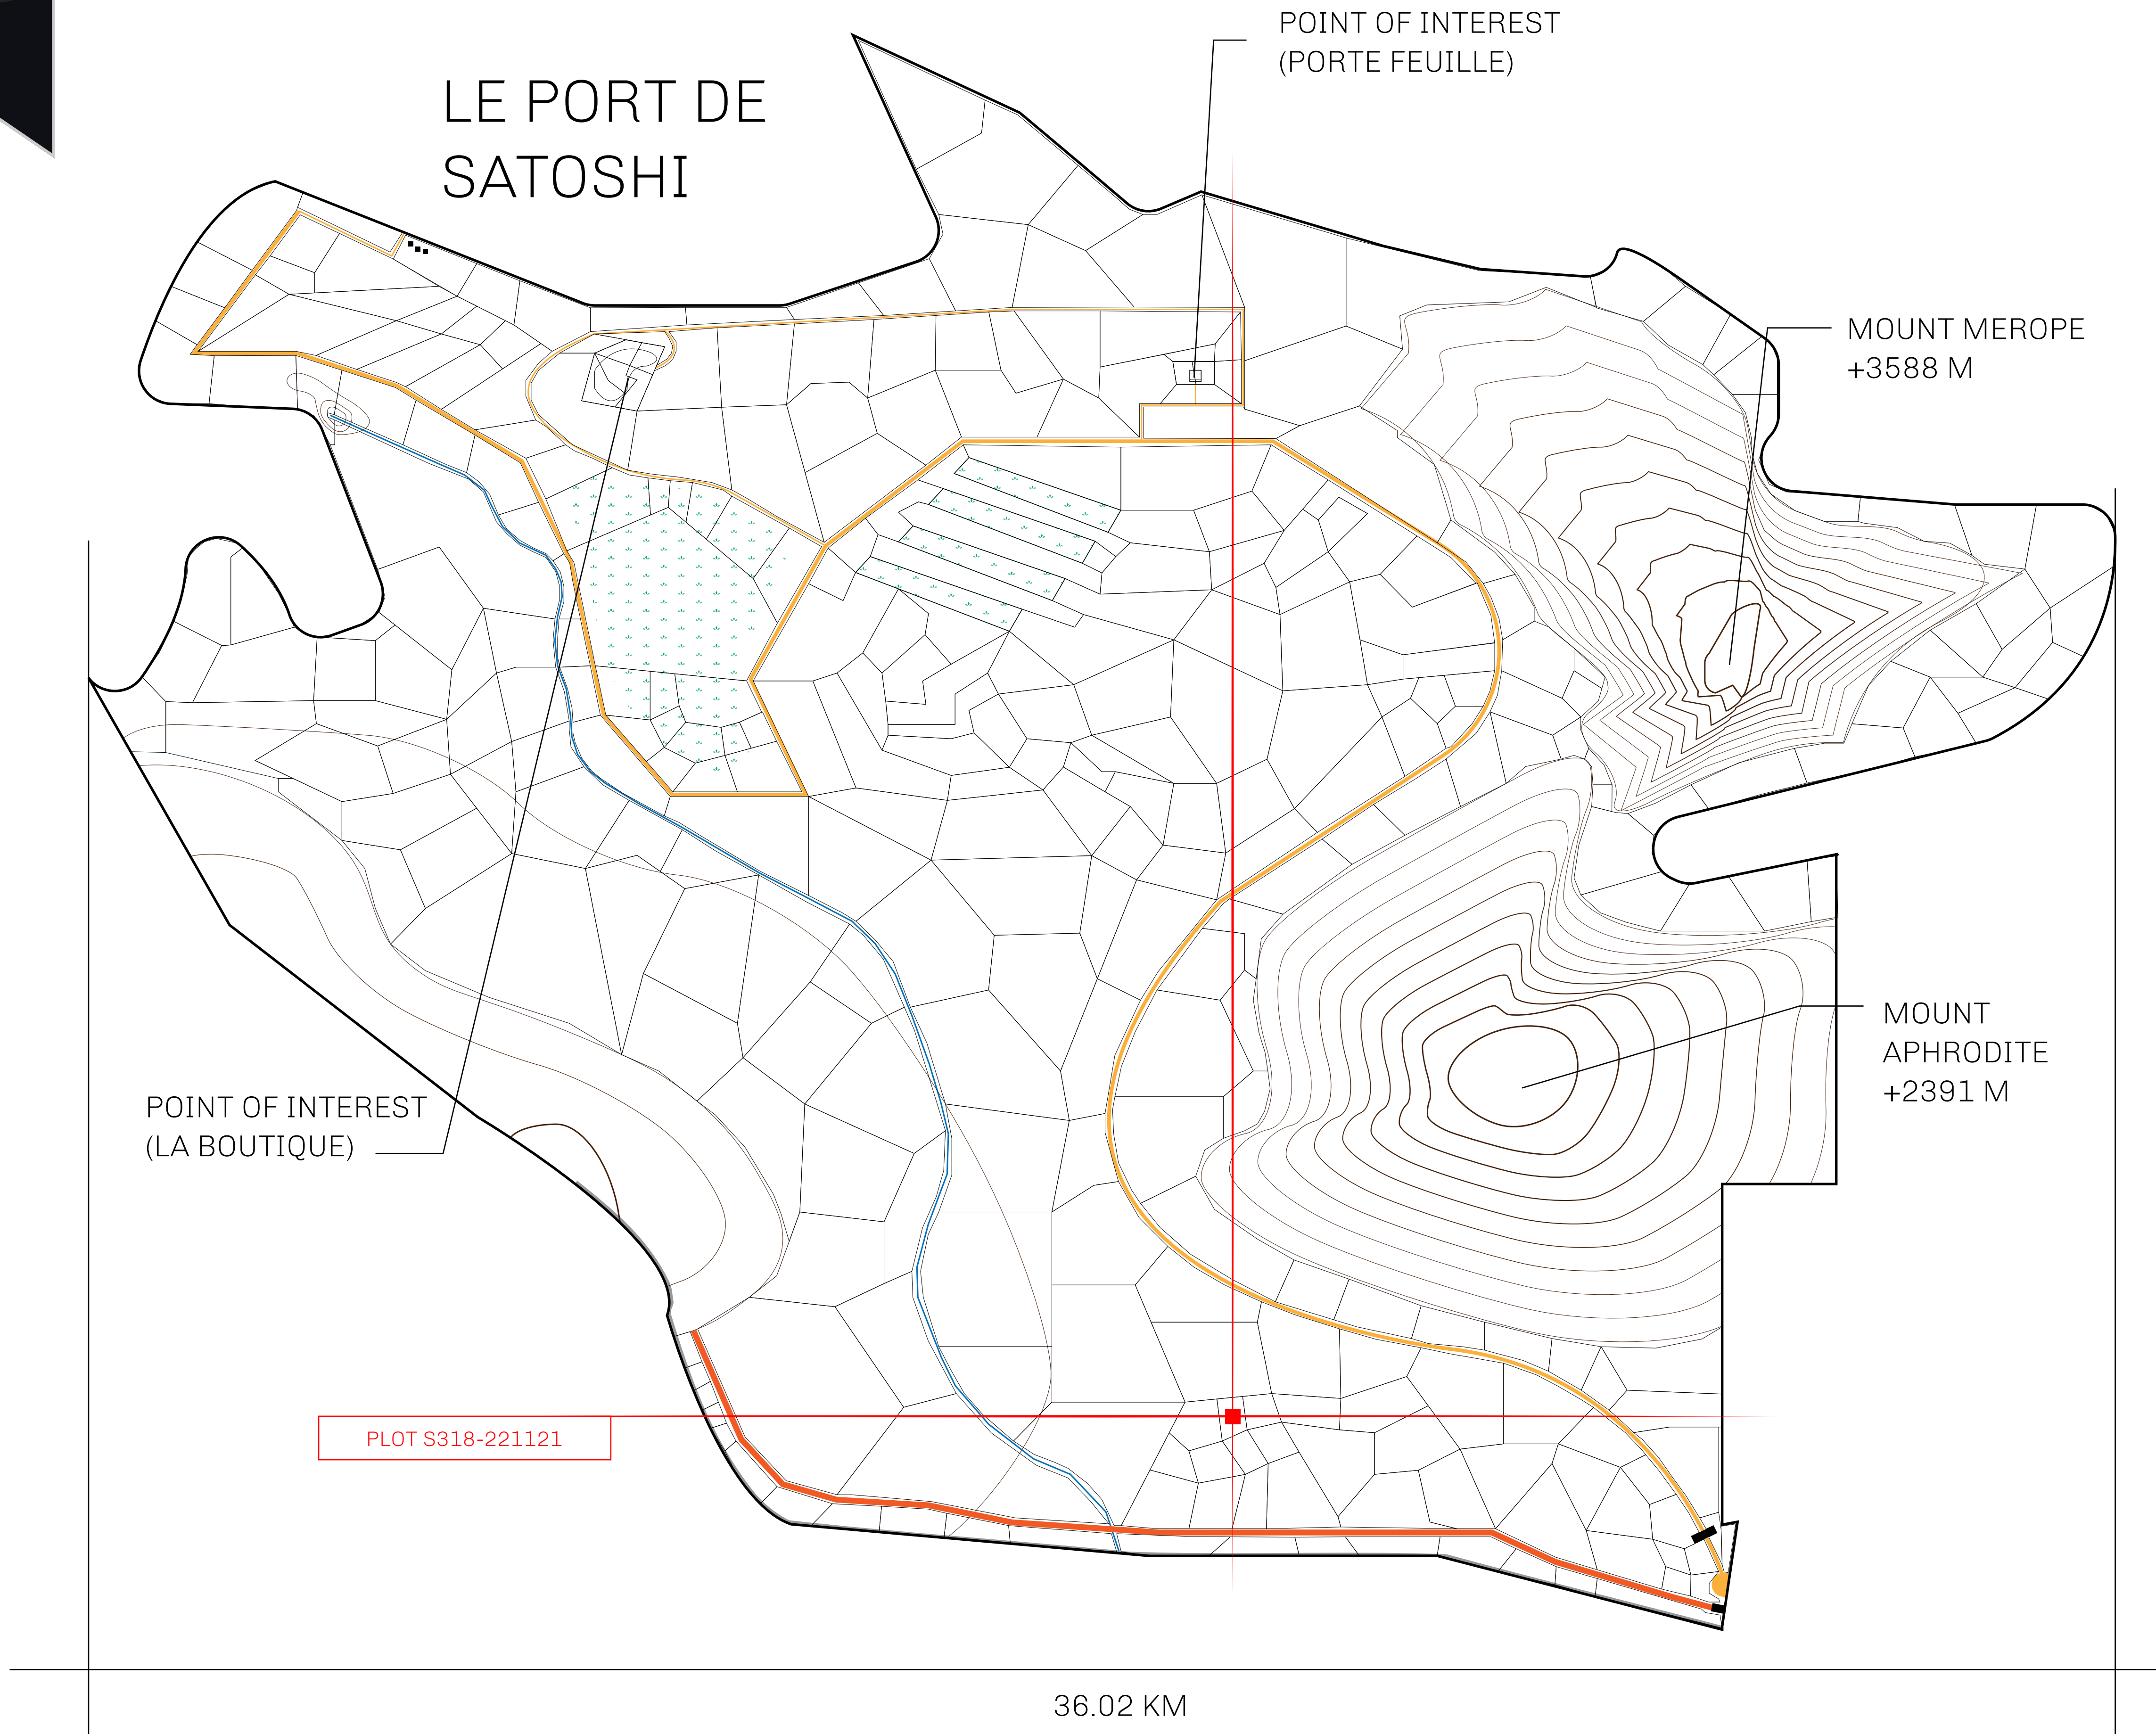

LOOT NFT WORLD

LES SULTANS

A place of stunning beauty, Le Royaume is known for its exquisite shopping, parks, and grand boulevards. Satoshi's Lounge (the area of La Boutique and Porte Feuille) offers limited-edition and unique items only available for sale in LTT. Land, all sorts of embellishments, and widgets are sold exclusively here. All items are offered first on auction for 24 hours (with a reserve price), and if the reserve is not met, they are listed in a buy-it-now format (reserve price, plus 10%).

GEOGRAPHY

COASTLINE	131 KM (81.40 MILES)
BORDERS	OCEAN, THE GREAT EMPIRE, X BY SL
HIGHEST POINT	MOUNT MEROPE +3588 M
LOWEST POINT	THE PORT OF SATOSHI 0 M
PLOTS	331
SCALE	1:50000

H.M. LNFT Land Registry		TITLE NUMBER	
		S318-221121	
ADMINISTRATIVE AREA	ROYAUME DE SATOSHI	ISSUED 22 November 2021 <i>bl.</i>	SCALE 1/50000
OWNER ENTITLEMENT	Type W-SL: Share of 1% of all LTT redeemed based on number of NFT Stories minted; Mint 4 NFT Stories		

OFFICIAL PERSPECTIVE SHEET FOR FILING
Indicate vantage point for each drawing. Copy and
mark each sheet required prior to filing.

Guide - Vantage point should be
indicated as shown in the diagram: