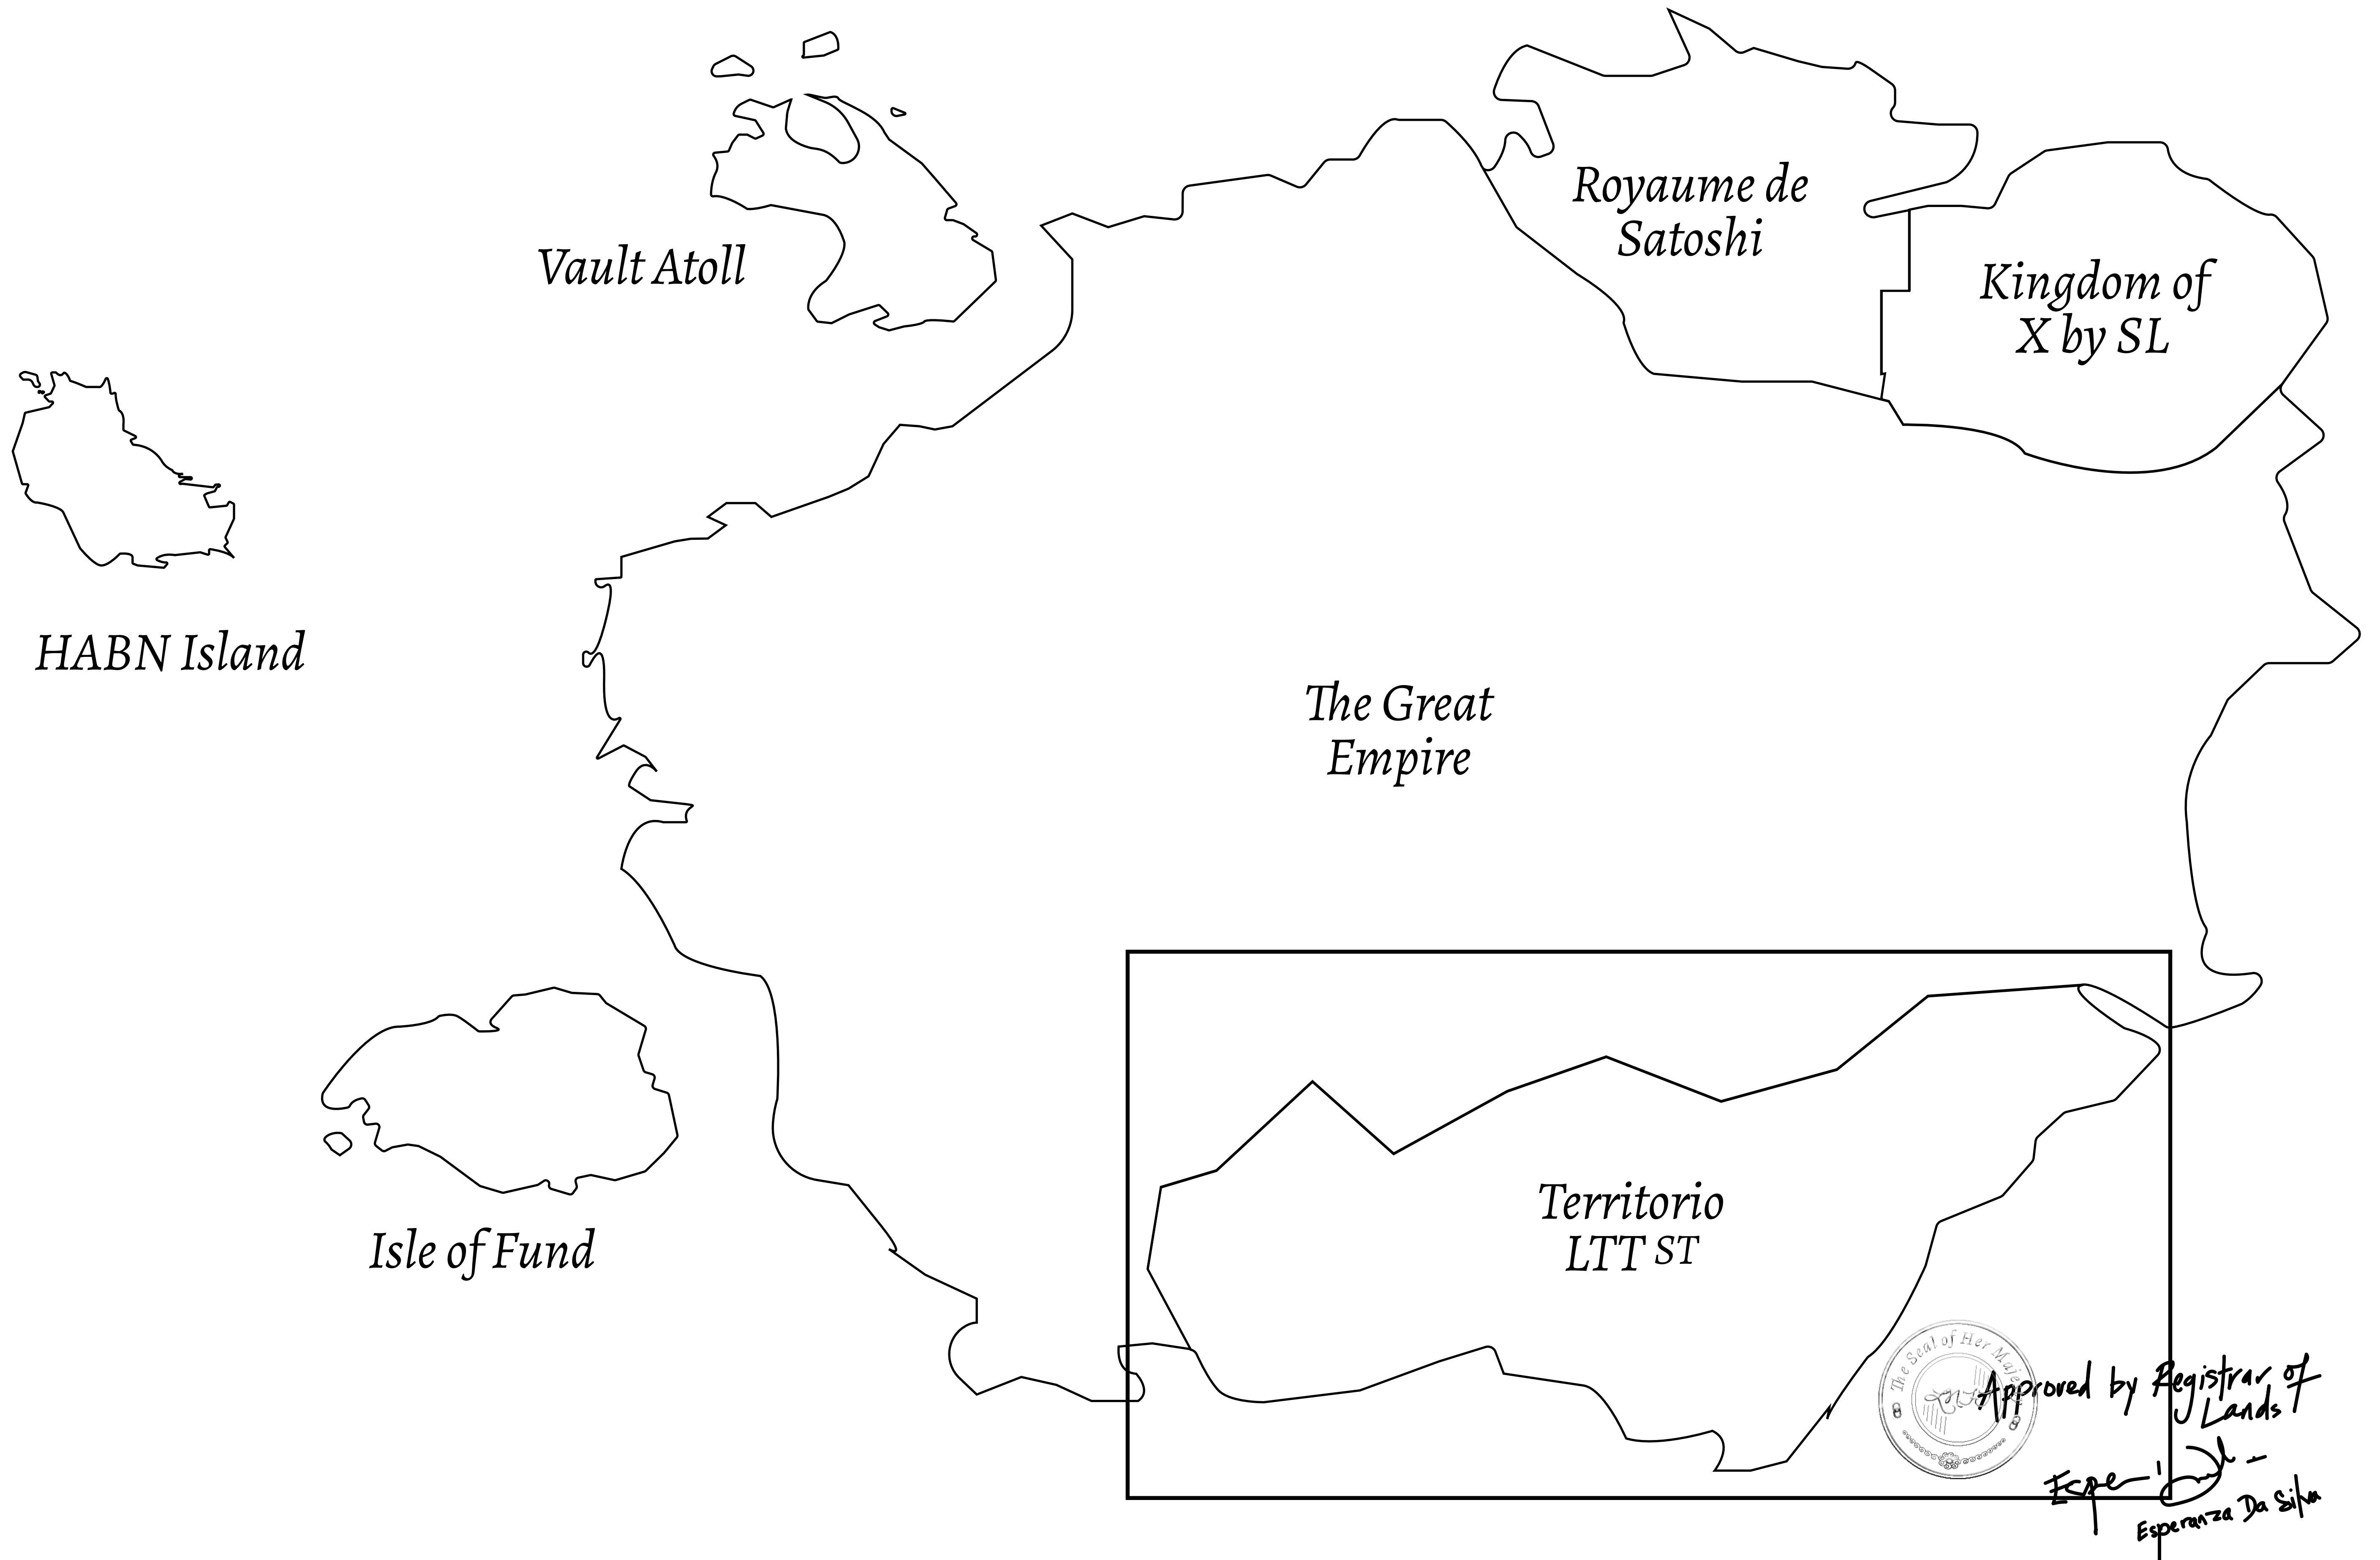

### THE SPANISH ARMADA

The most flamboyant of all of the states, this Spanish-speaking territory houses a clash of cultures. From the LTT trades in the El Mercado district to the solicitations for invites to the Great Empire, and even the traveling Caravans, it is a transient place; people are always on the move on the way to the Great Empire or a trek through the Dividing Range to the Royaume De Satoshi. Commerce uses derivations of LTT such as LTTE, LTTB, and LTTTC.

### GEOGRAPHY

COASTLINE	193.03 KM (119.94 MILES)
BORDERS	OCEAN, THE GREAT EMPIRE
HIGHEST POINT	MT ELEUTHERIA +1392 M
LOWEST POINT	PUERTO DE LTT 0 M
PLOTS	1045
SCALE	1:50000

<b>H.M. LNFT Land Registry</b>		TITLE NUMBER	
		<b>T0996-221121</b>	
ADMINISTRATIVE AREA	<b>TERRITORIO LTT ST</b>	ISSUED 22 November 2021 <i>bl.</i>	SCALE 1/50000
OWNER ENTITLEMENT	<b>Type W-T: Share of 0.1% of all BUN sales (rewarded in Credits) plus 1% of all LTT redeemed based on number of NFT Stories minted; Mint 4 NFT Stories</b>		