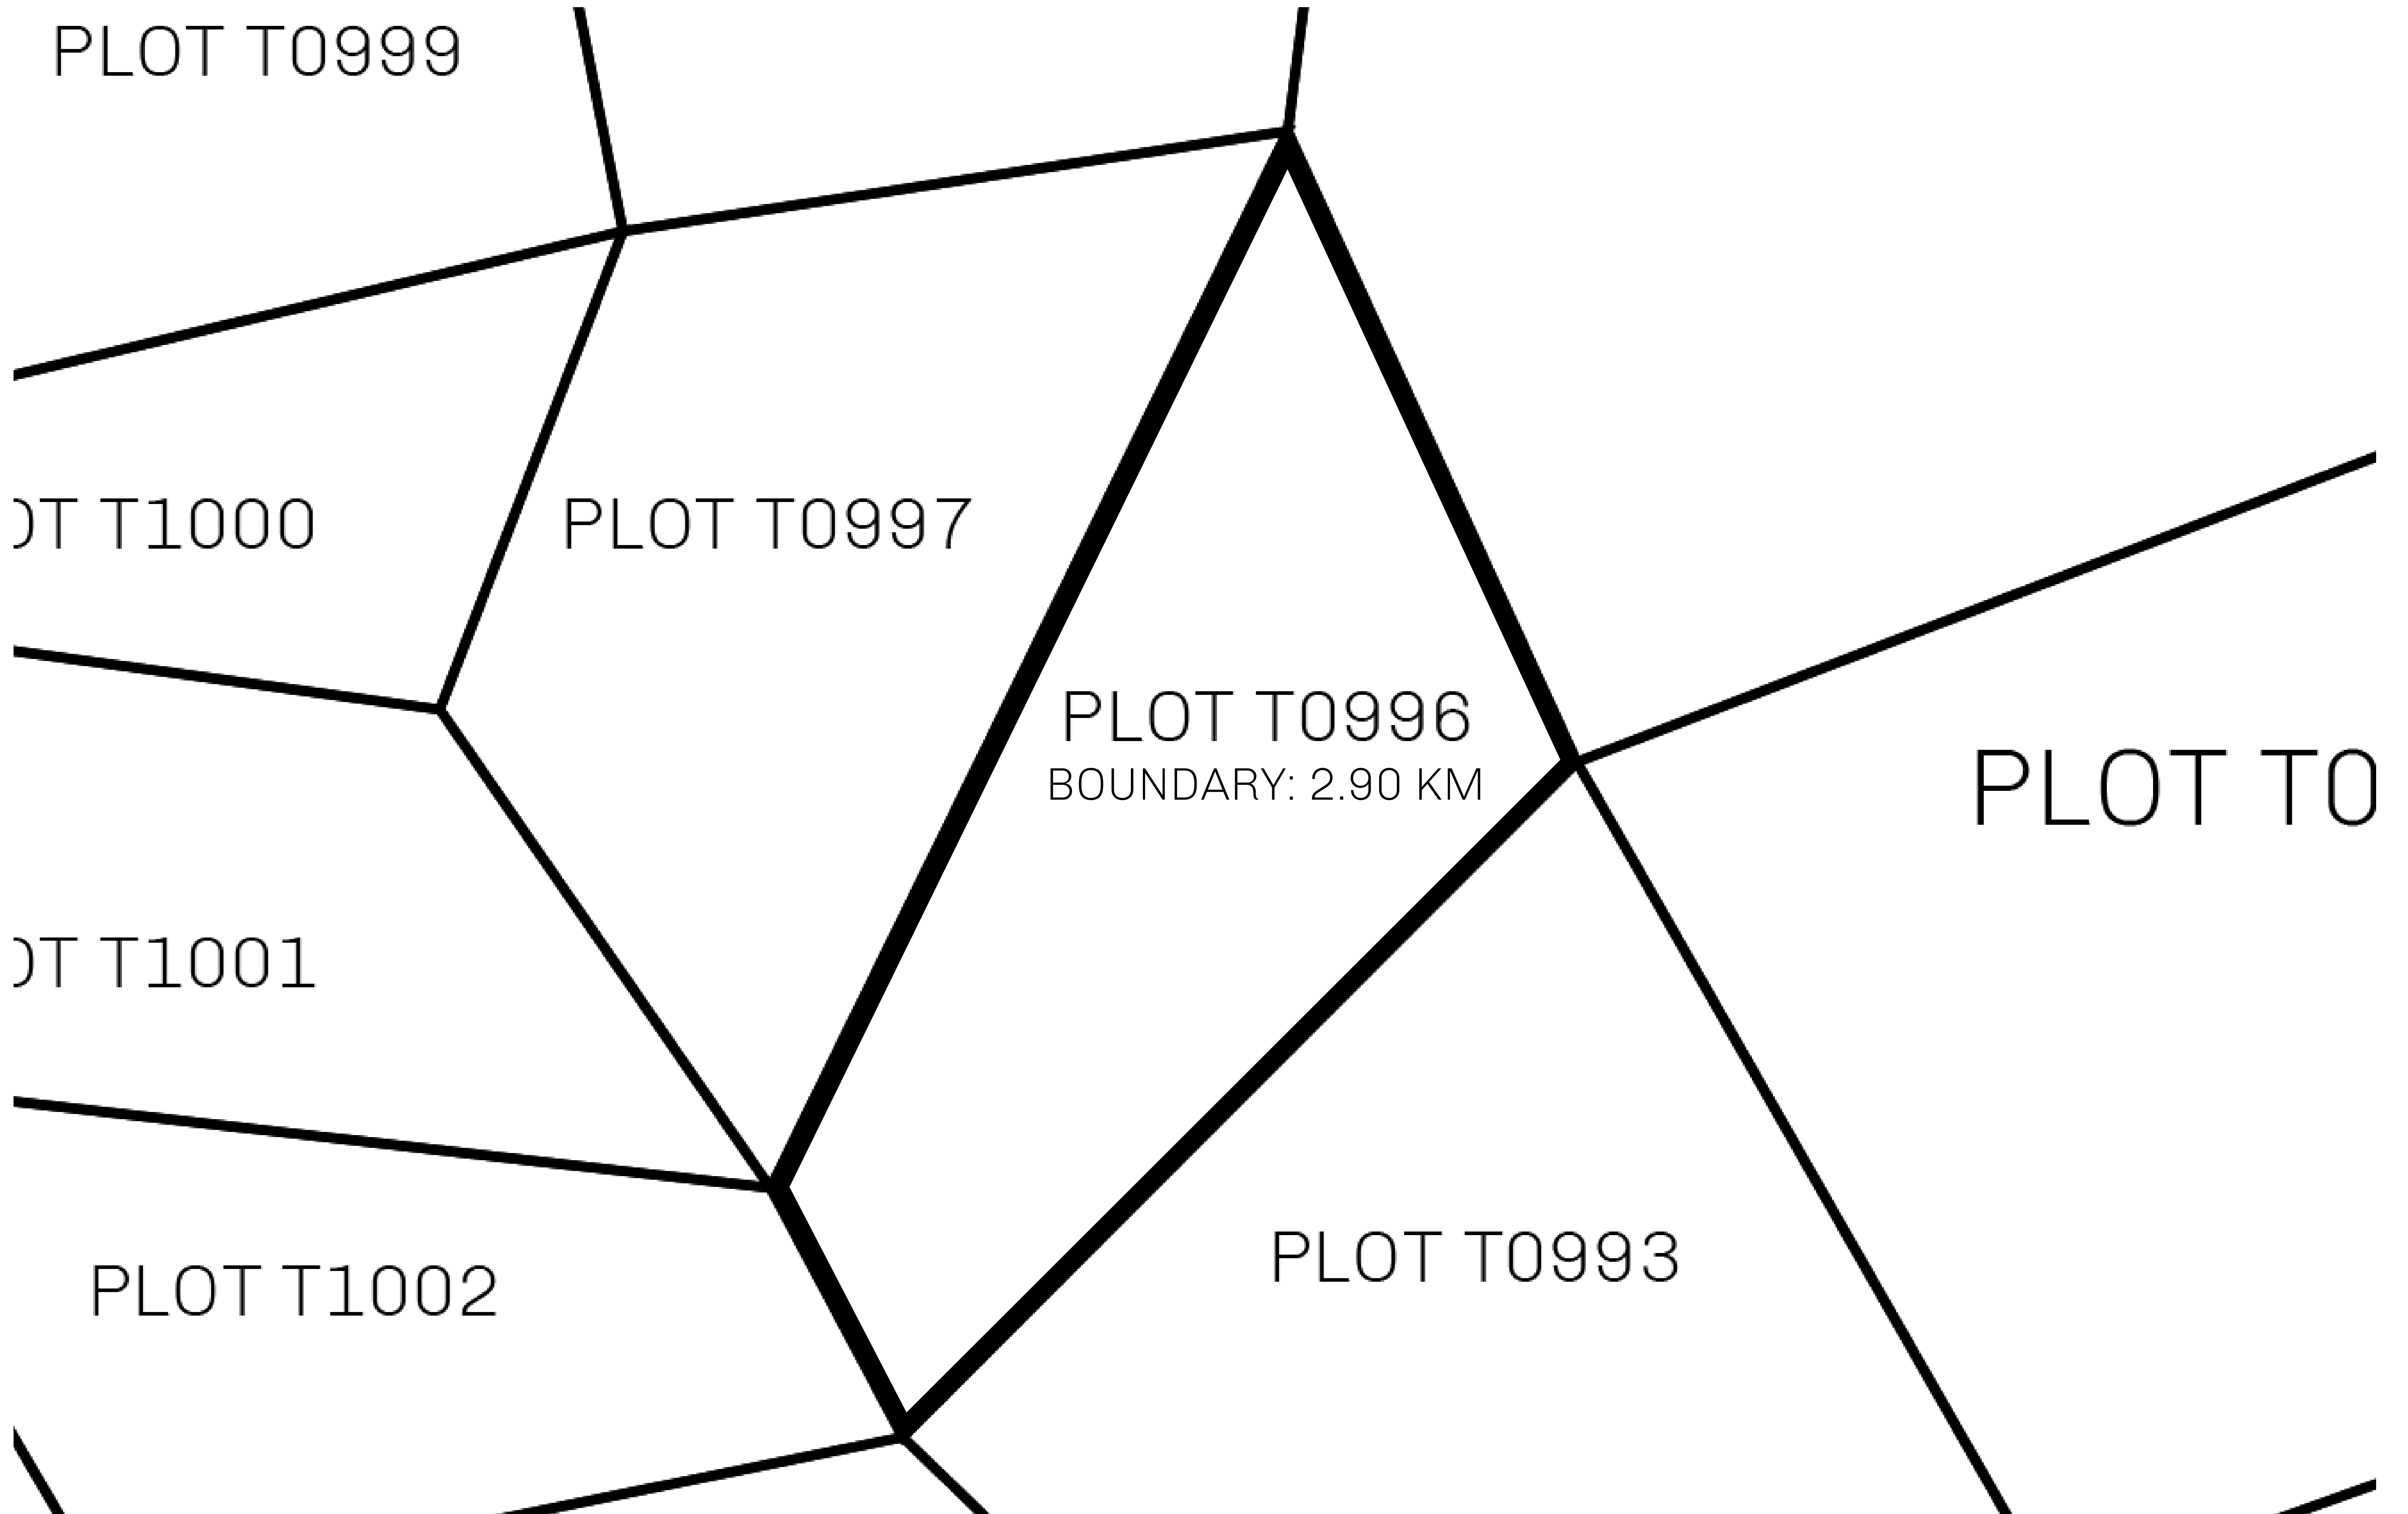

### THE SPANISH ARMADA

The most flamboyant of all of the states, this Spanish-speaking territory houses a clash of cultures. From the LTT trades in the El Mercado district to the solicitations for invites to the Great Empire, and even the traveling Caravans, it is a transient place; people are always on the move on the way to the Great Empire or a trek through the Dividing Range to the Royaume De Satoshi. Commerce uses derivations of LTT such as LTTE, LTTB, and LTTTC.

### GEOGRAPHY

COASTLINE	193.03 KM (119.94 MILES)
BORDERS	OCEAN, THE GREAT EMPIRE
HIGHEST POINT	MT ELEUTHERIA +1392 M
LOWEST POINT	PUERTO DE LTT 0 M
PLOTS	1045
SCALE	1:50000

<b>H.M. LNFT Land Registry</b>		TITLE NUMBER	
		<b>T0996-221121</b>	
ADMINISTRATIVE AREA	<b>TERRITORIO LTT ST</b>	ISSUED 22 November 2021 <i>bl.</i>	SCALE 1/50000
OWNER ENTITLEMENT	<b>Type W-T: Share of 0.1% of all BUN sales (rewarded in Credits) plus 1% of all LTT redeemed based on number of NFT Stories minted; Mint 4 NFT Stories</b>		

OFFICIAL PERSPECTIVE SHEET FOR FILING  
Indicate vantage point for each drawing. Copy and  
mark each sheet required prior to filing.

Guide - Vantage point should be  
indicated as shown in the diagram: