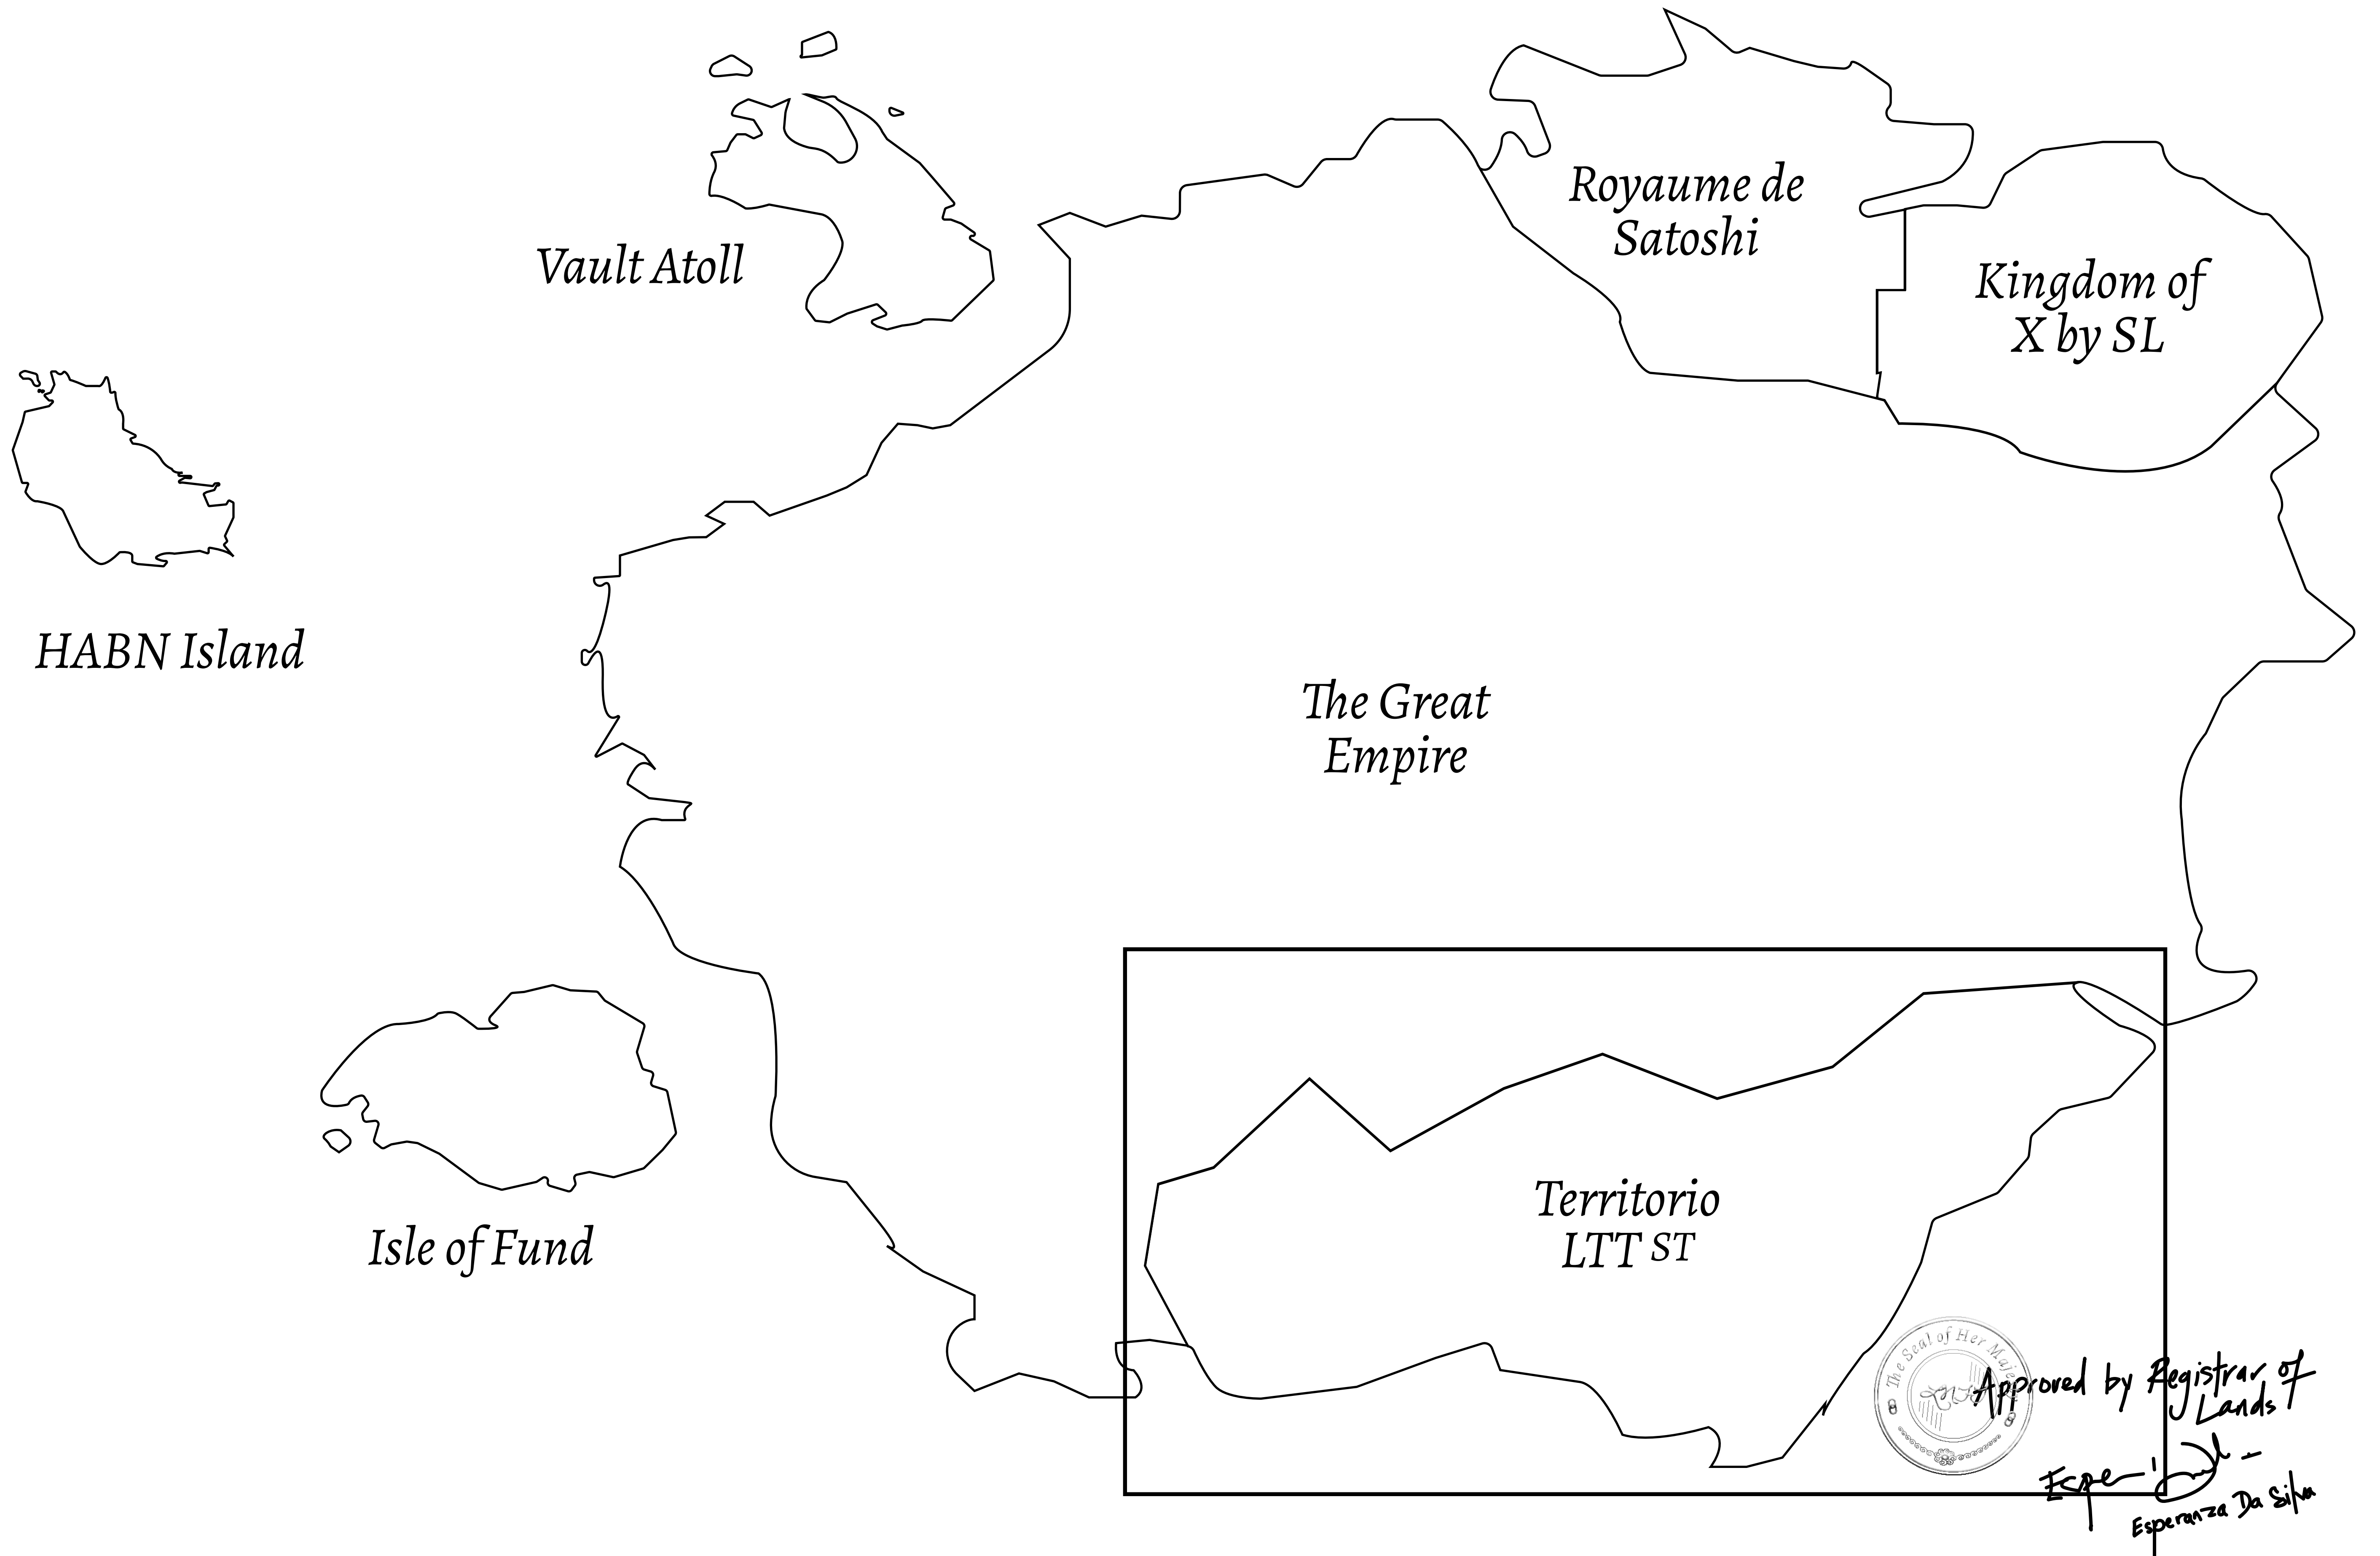

LOOT NFT WORLD

THE SPANISH ARMADA

The most flamboyant of all of the states, this Spanish-speaking territory houses a clash of cultures. From the LTT trades in the El Mercado district to the solicitations for invites to the Great Empire, and even the traveling Caravans, it is a transient place; people are always on the move on the way to the Great Empire or a trek through the Dividing Range to the Royaume De Satoshi. Commerce uses derivations of LTT such as LTTE, LTTB, and LTTC.

GEOGRAPHY

COASTLINE	193.03 KM (119.94 MILES)
BORDERS	OCEAN, THE GREAT EMPIRE
HIGHEST POINT	MT ELEUTHERIA +1392 M
LOWEST POINT	PUERTO DE LTT 0 M
PLOTS	1045
SCALE	1:50000

H.M. LNFT Land Registry		TITLE NUMBER	
		T0877-221121	
ADMINISTRATIVE AREA	TERRITORIO LTT ST	ISSUED 22 November 2021 <i>bl.</i>	SCALE 1/50000
OWNER ENTITLEMENT	Type W-T: Share of 0.1% of all BUN sales (rewarded in Credits) plus 1% of all LTT redeemed based on number of NFT Stories minted; Mint 4 NFT Stories		