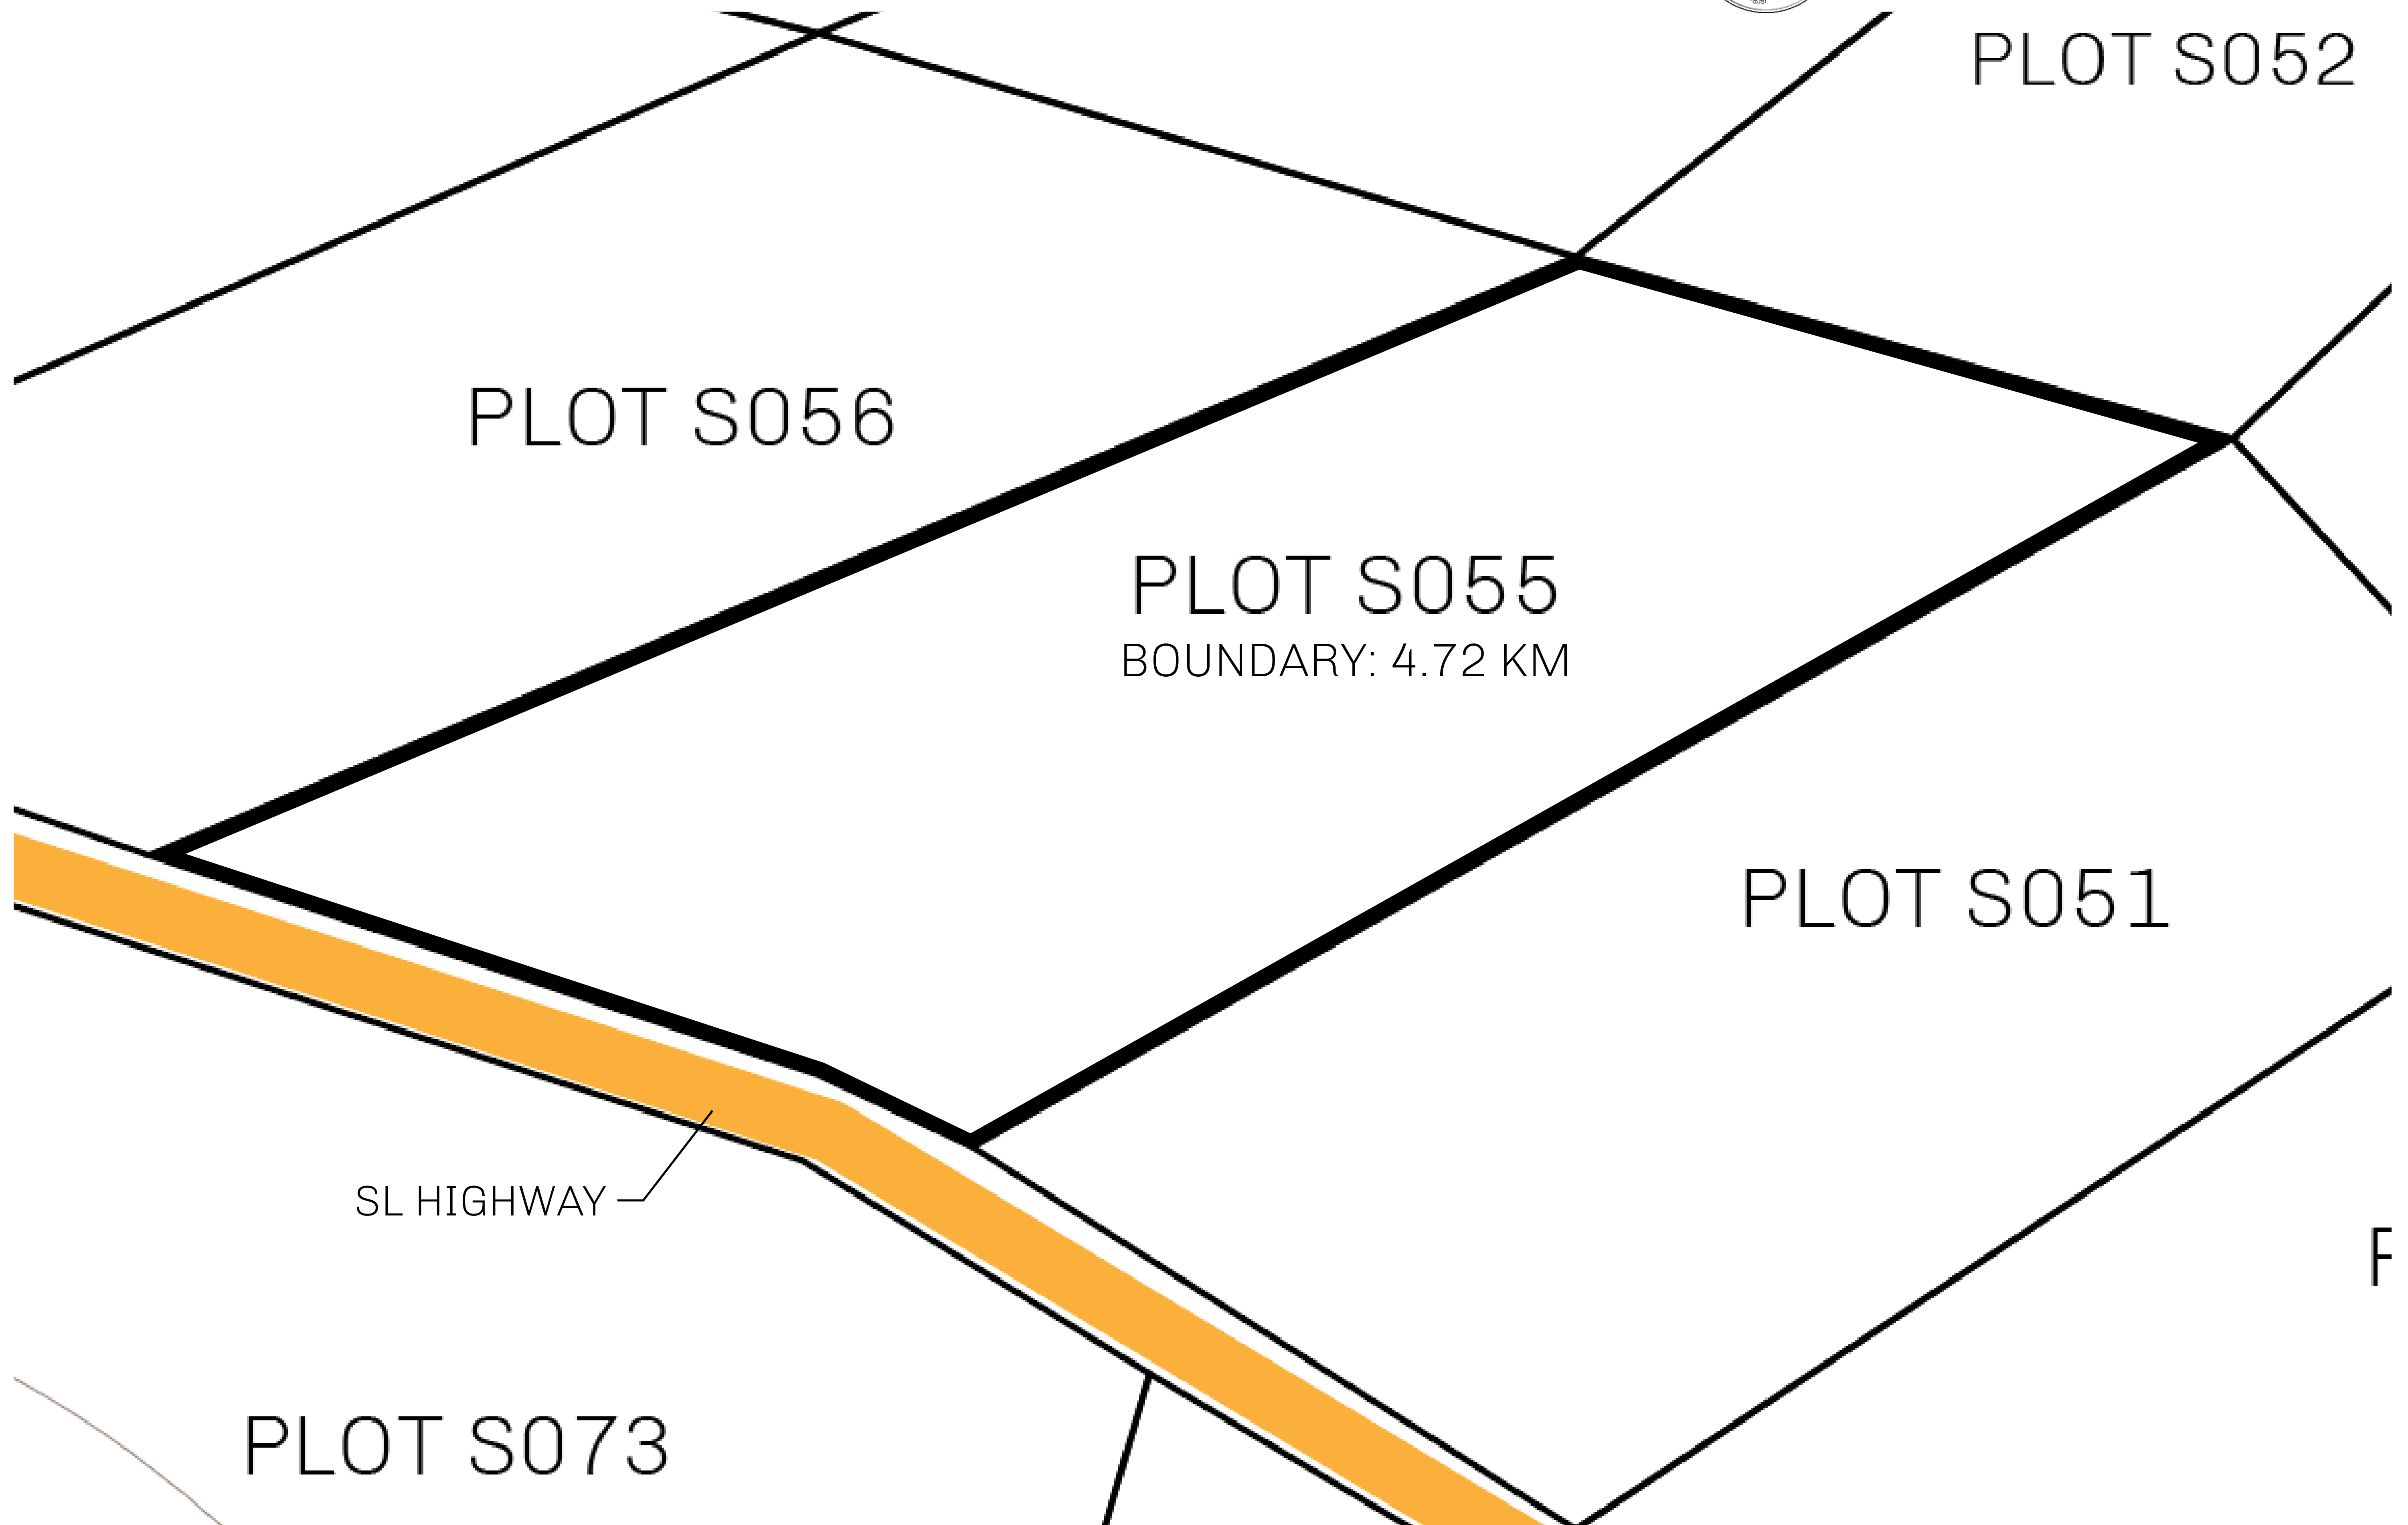

GEOGRAPHY

COASTLINE	131 KM (81.40 MILES)
BORDERS	OCEAN, THE GREAT EMPIRE, X BY SL
HIGHEST POINT	MOUNT MEROPE +3588 M
LOWEST POINT	THE PORT OF SATOSHI 0 M
PLOTS	331
SCALE	1:50000

LE PORT DE SATOSHI

H.M. LNFT Land Registry		TITLE NUMBER	
		S055-221121	
ADMINISTRATIVE AREA	ROYAUME DE SATOSHI	ISSUED 22 November 2021 <i>bi.</i>	SCALE 1/50000
OWNER ENTITLEMENT	Type W-SL: Share of 1% of all LTT redeemed based on number of NFT Stories minted; Mint 4 NFT Stories		

OFFICIAL PERSPECTIVE SHEET FOR FILING
Indicate vantage point for each drawing. Copy and
mark each sheet required prior to filing.

Guide - Vantage point should be
indicated as shown in the diagram: