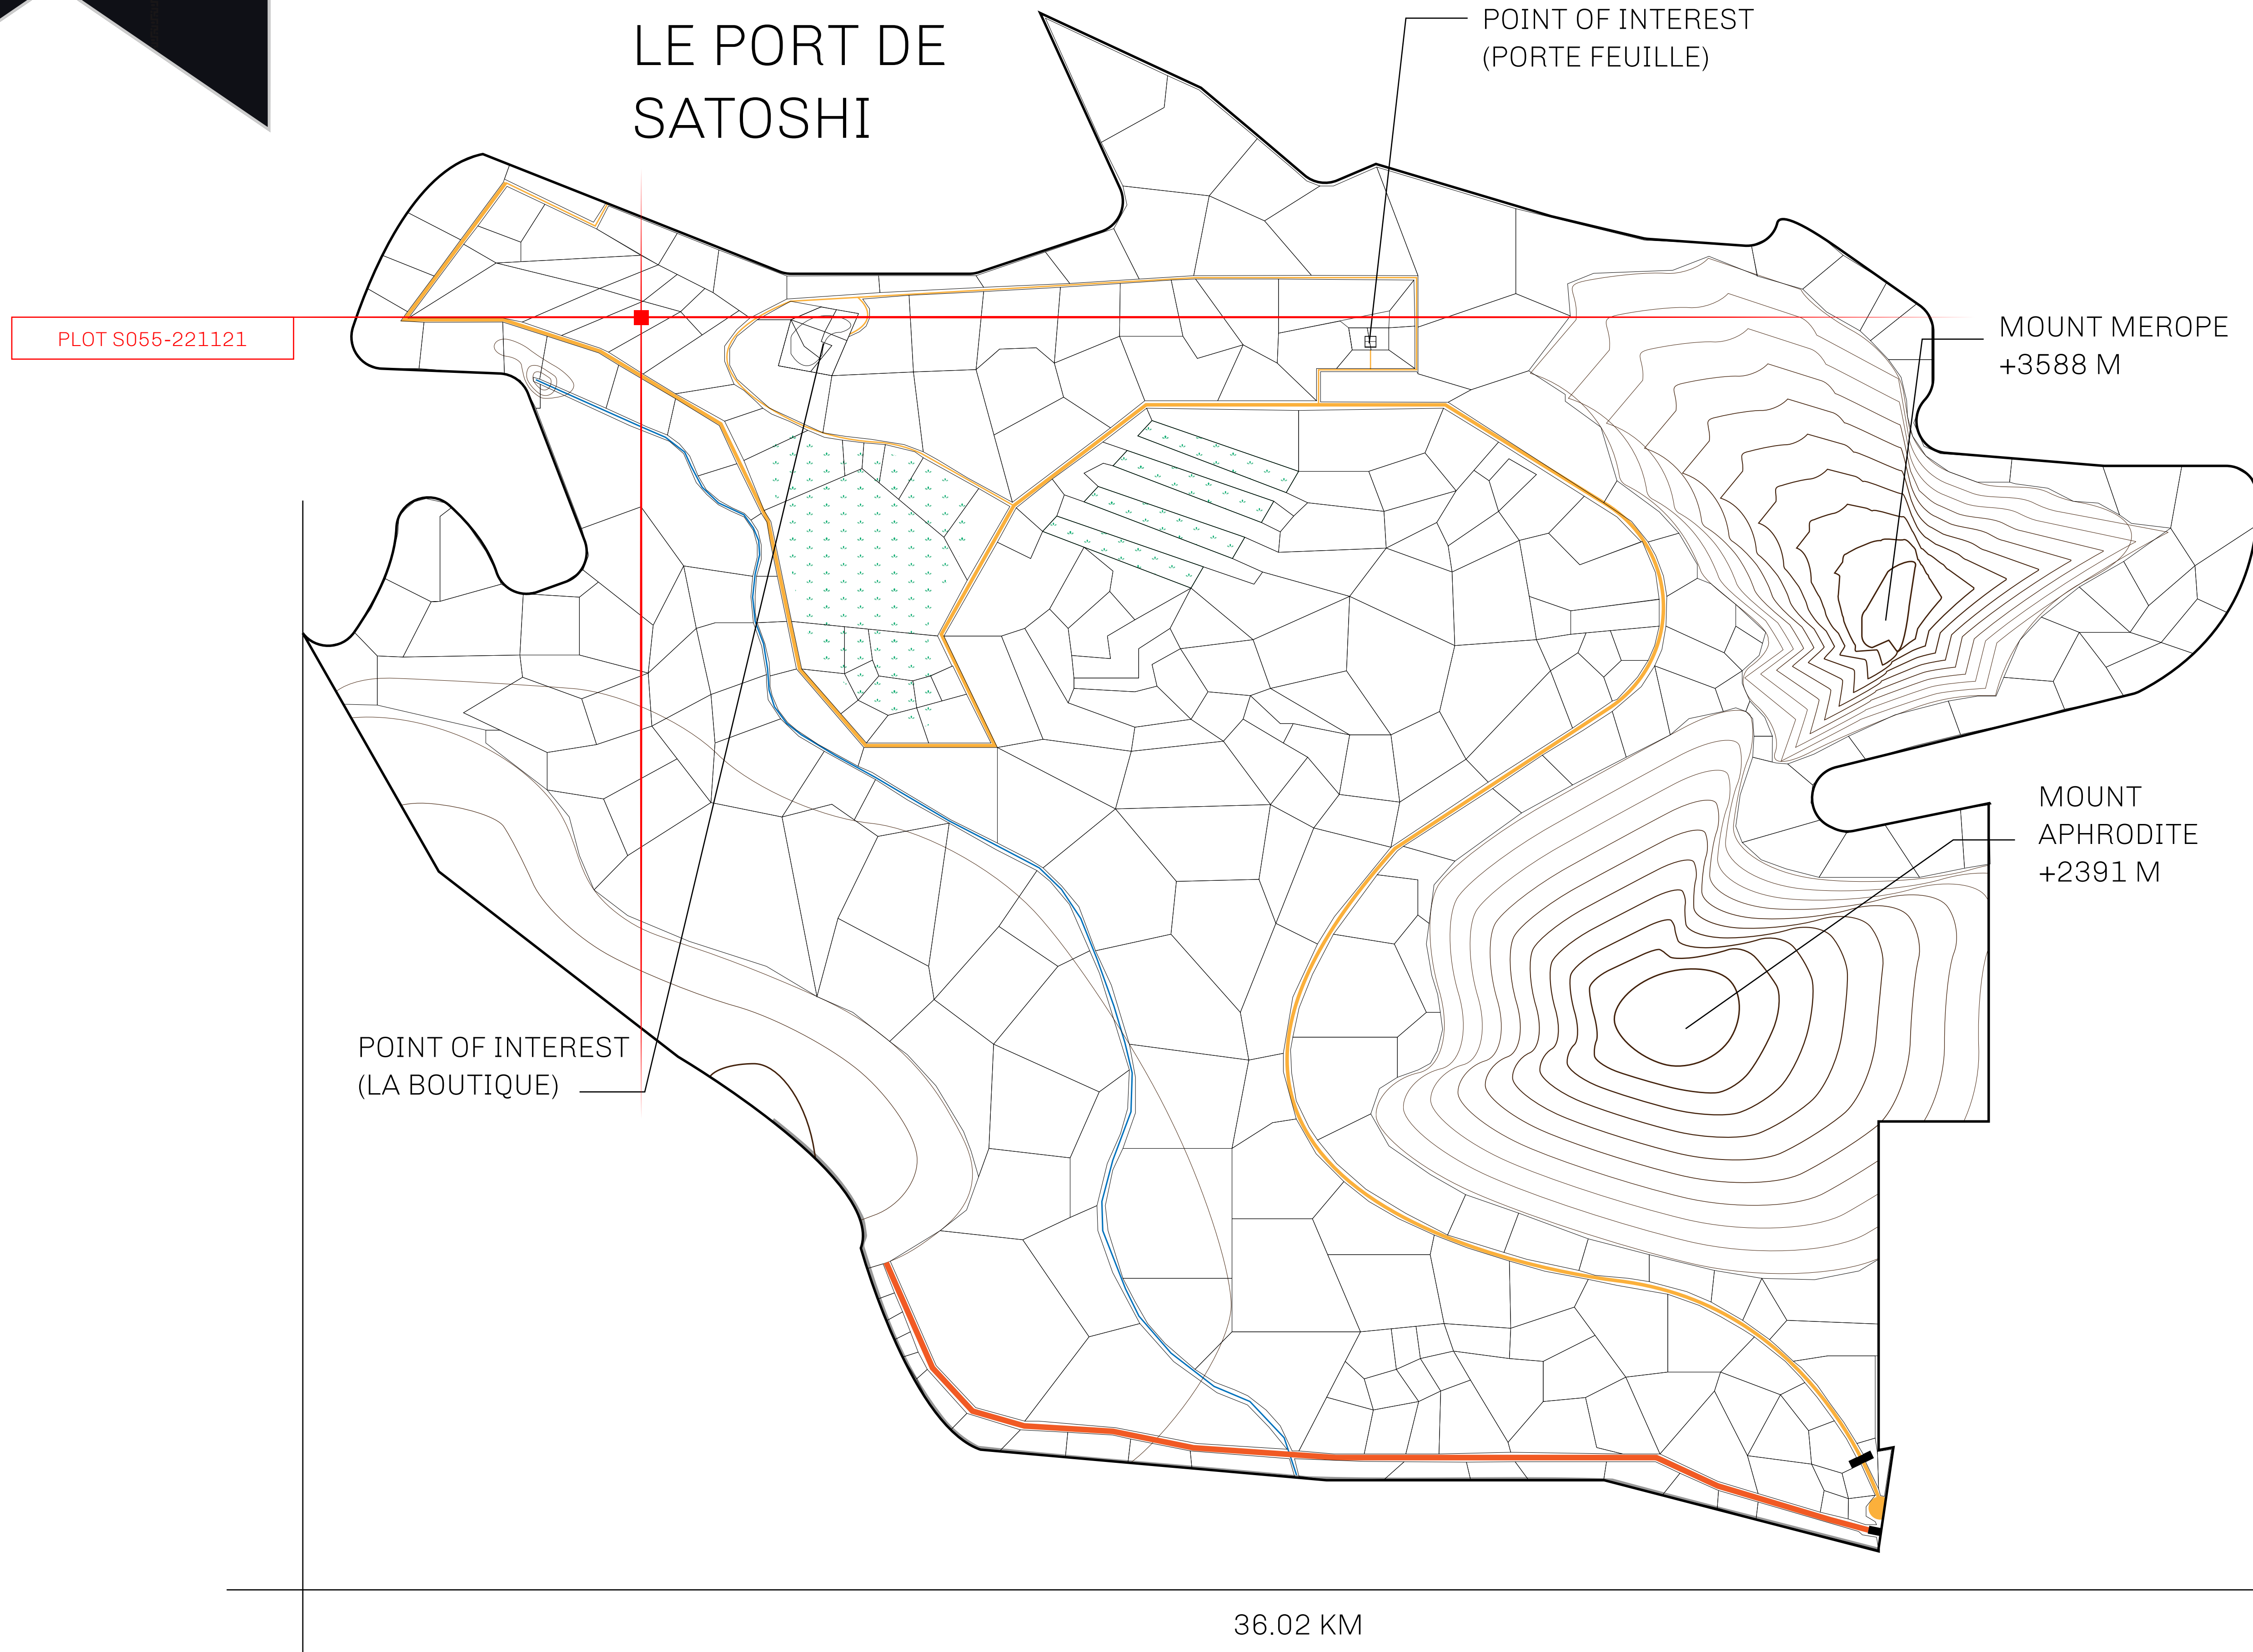

LOOT NFT WORLD

LES SULTANS

A place of stunning beauty, Le Royaume is known for its exquisite shopping, parks, and grand boulevards. Satoshi's Lounge (the area of La Boutique and Porte Feuille) offers limited-edition and unique items only available for sale in LTT. Land, all sorts of embellishments, and widgets are sold exclusively here. All items are offered first on auction for 24 hours (with a reserve price), and if the reserve is not met, they are listed in a buy-it-now format (reserve price, plus 10%).

GEOGRAPHY

COASTLINE	131 KM (81.40 MILES)
BORDERS	OCEAN, THE GREAT EMPIRE, X BY SL
HIGHEST POINT	MOUNT MEROPE +3588 M
LOWEST POINT	THE PORT OF SATOSHI 0 M
PLOTS	331
SCALE	1:50000

LE PORT DE SATOSHI

H.M. LNFT Land Registry		TITLE NUMBER	
		S055-221121	
ADMINISTRATIVE AREA	ROYAUME DE SATOSHI	ISSUED 22 November 2021 <i>bi.</i>	SCALE 1/50000
OWNER ENTITLEMENT	Type W-SL: Share of 1% of all LTT redeemed based on number of NFT Stories minted; Mint 4 NFT Stories		

OFFICIAL PERSPECTIVE SHEET FOR FILING
Indicate vantage point for each drawing. Copy and
mark each sheet required prior to filing.

Guide - Vantage point should be
indicated as shown in the diagram: