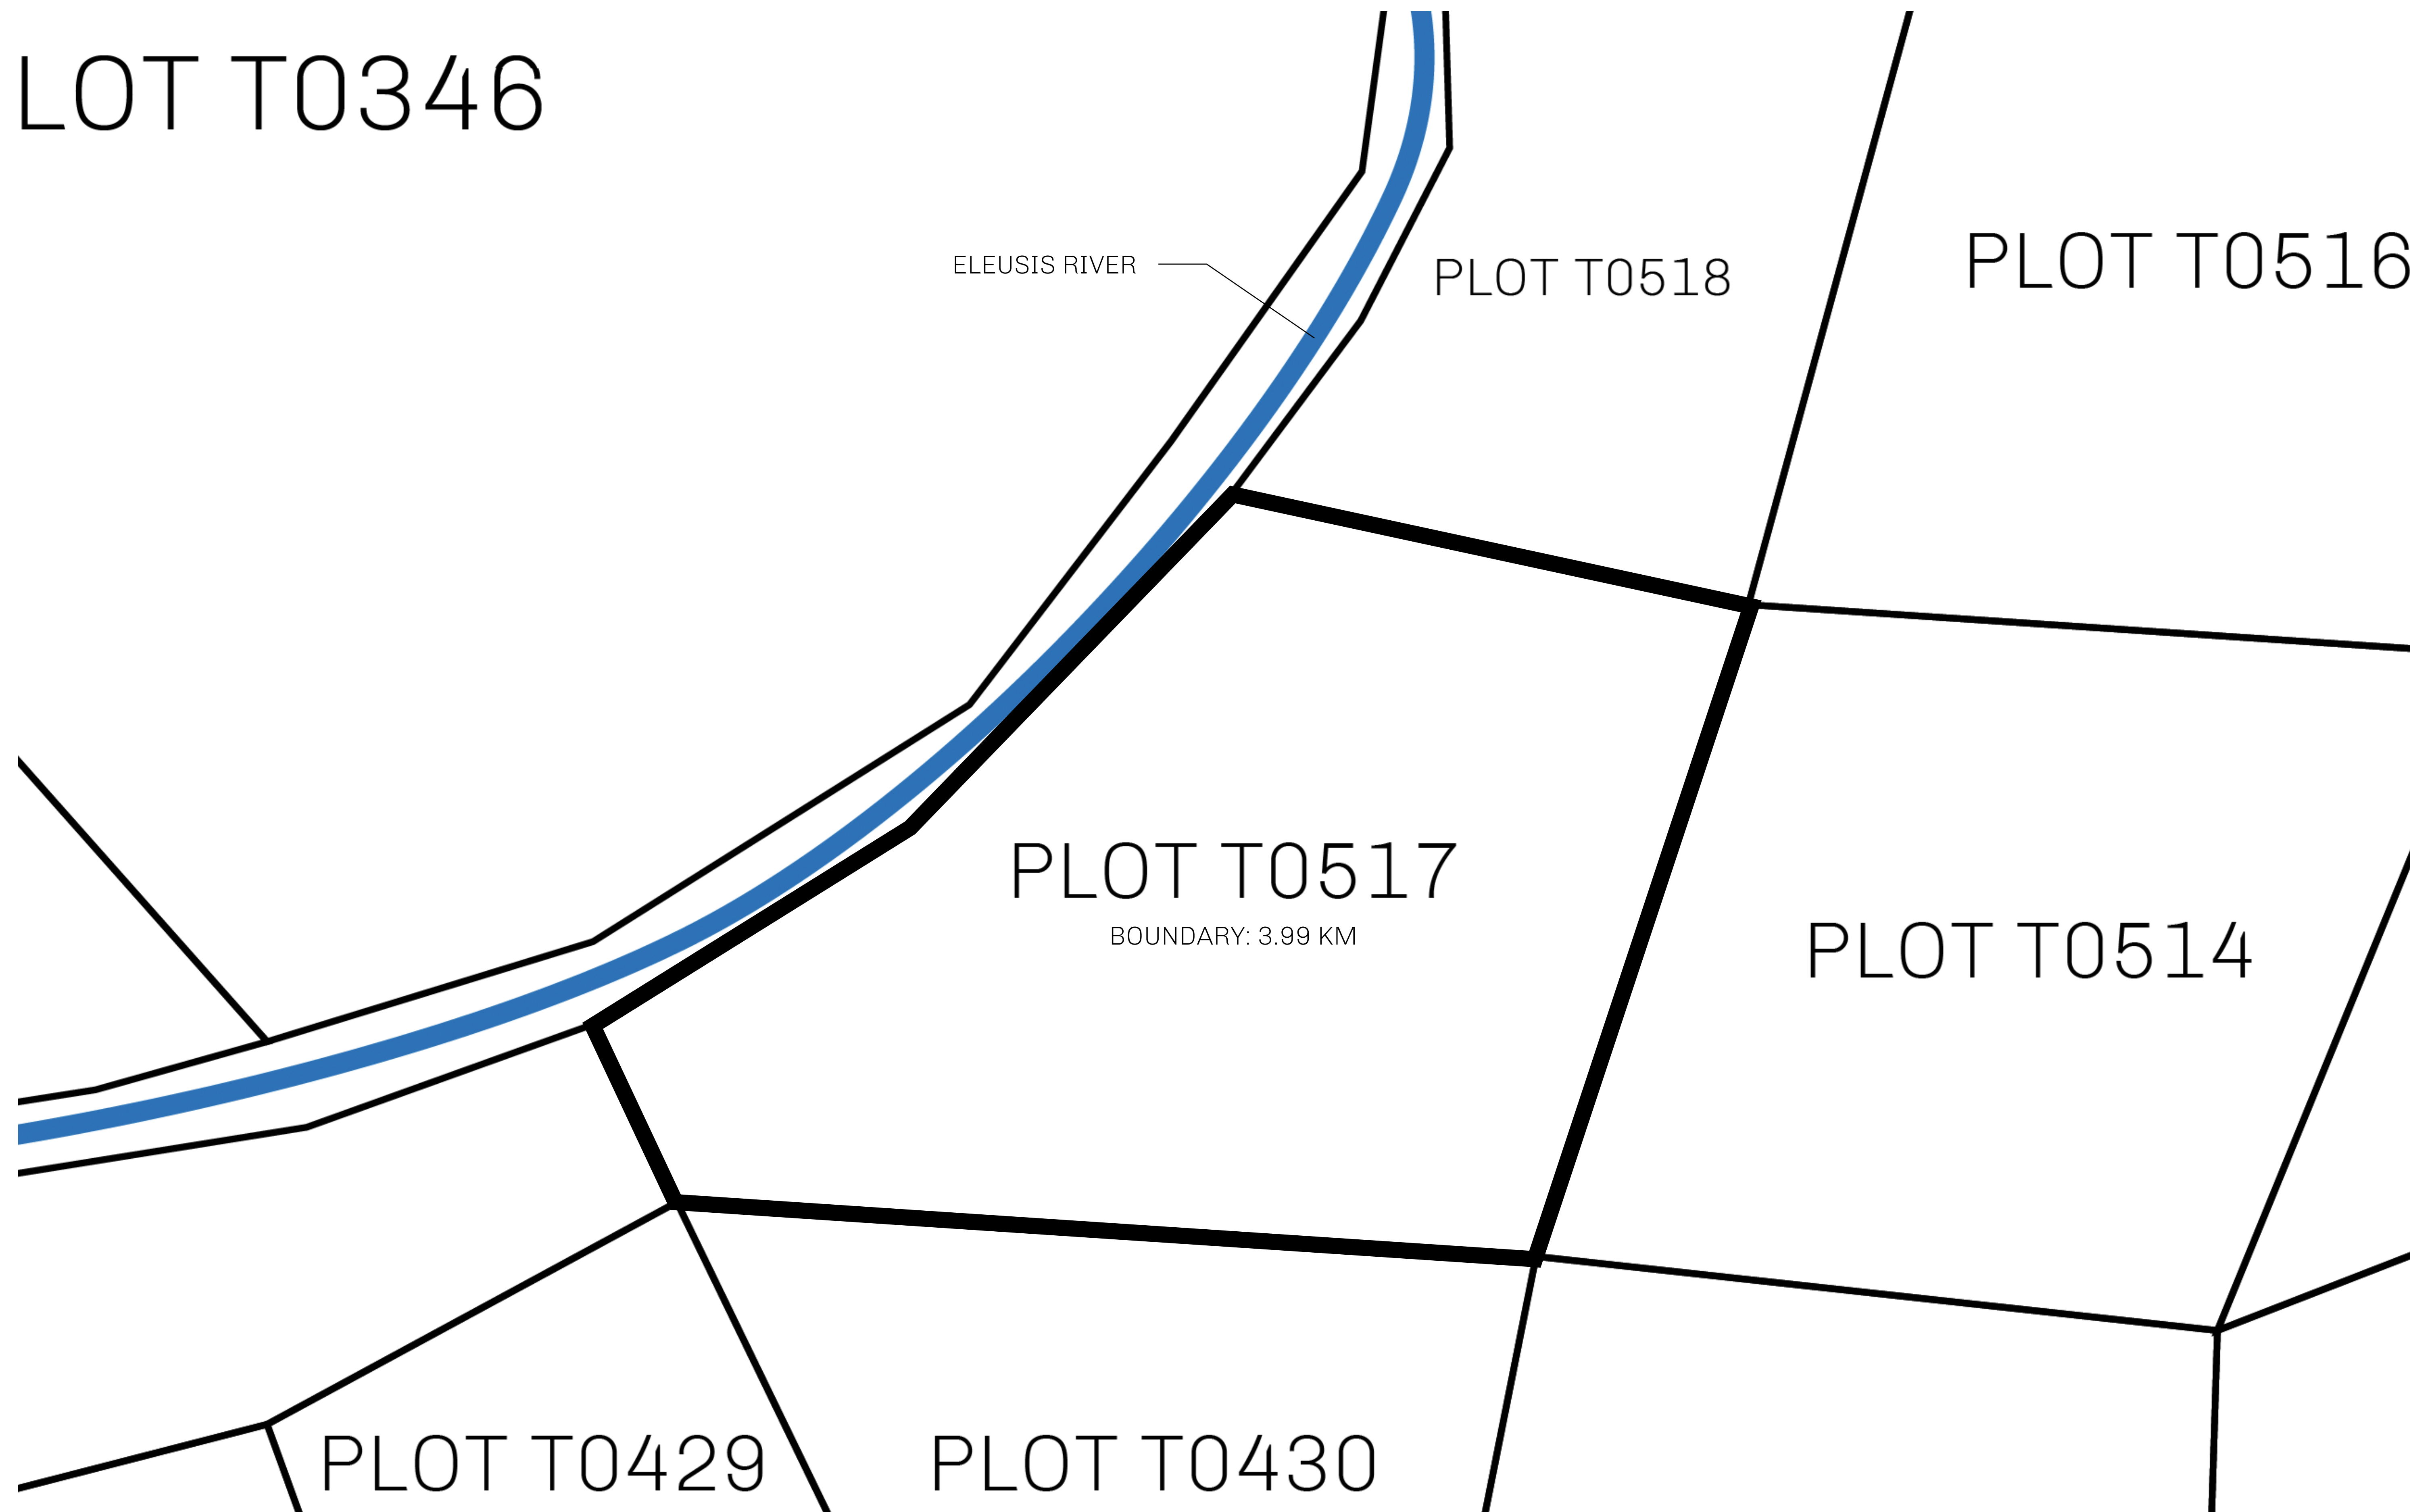

LOOT NFT WORLD

THE SPANISH ARMADA

The most flamboyant of all of the states, this Spanish-speaking territory houses a clash of cultures. From the LTT trades in the El Mercado district to the solicitations for invites to the Great Empire, and even the traveling Caravans, it is a transient place; people are always on the move on the way to the Great Empire or a trek through the Dividing Range to the Royaume De Satoshi. Commerce uses derivations of LTT such as LTTE, LTTB, and LTTC.

GEOGRAPHY

COASTLINE	193.03 KM (119.94 MILES)
BORDERS	OCEAN, THE GREAT EMPIRE
HIGHEST POINT	MT ELEUTHERIA +1392 M
LOWEST POINT	PUERTO DE LTT 0 M
PLOTS	1045
SCALE	1:50000

H.M. LNFT Land Registry		TITLE NUMBER	
		T0517-201121	
ADMINISTRATIVE AREA	TERRITORIO LTT ST	ISSUED 20 November 2021 <i>BJ.</i>	SCALE 1/50000
OWNER ENTITLEMENT	Type W-T: Share of 0.1% of all BUN sales (rewarded in Credits) plus 1% of all LTT redeemed based on number of NFT Stories minted; Mint 4 NFT Stories		

LOT T0346

OFFICIAL PERSPECTIVE SHEET FOR FILING
Indicate vantage point for each drawing. Copy and
mark each sheet required prior to filing.

Guide - Vantage point should be
indicated as shown in the diagram: