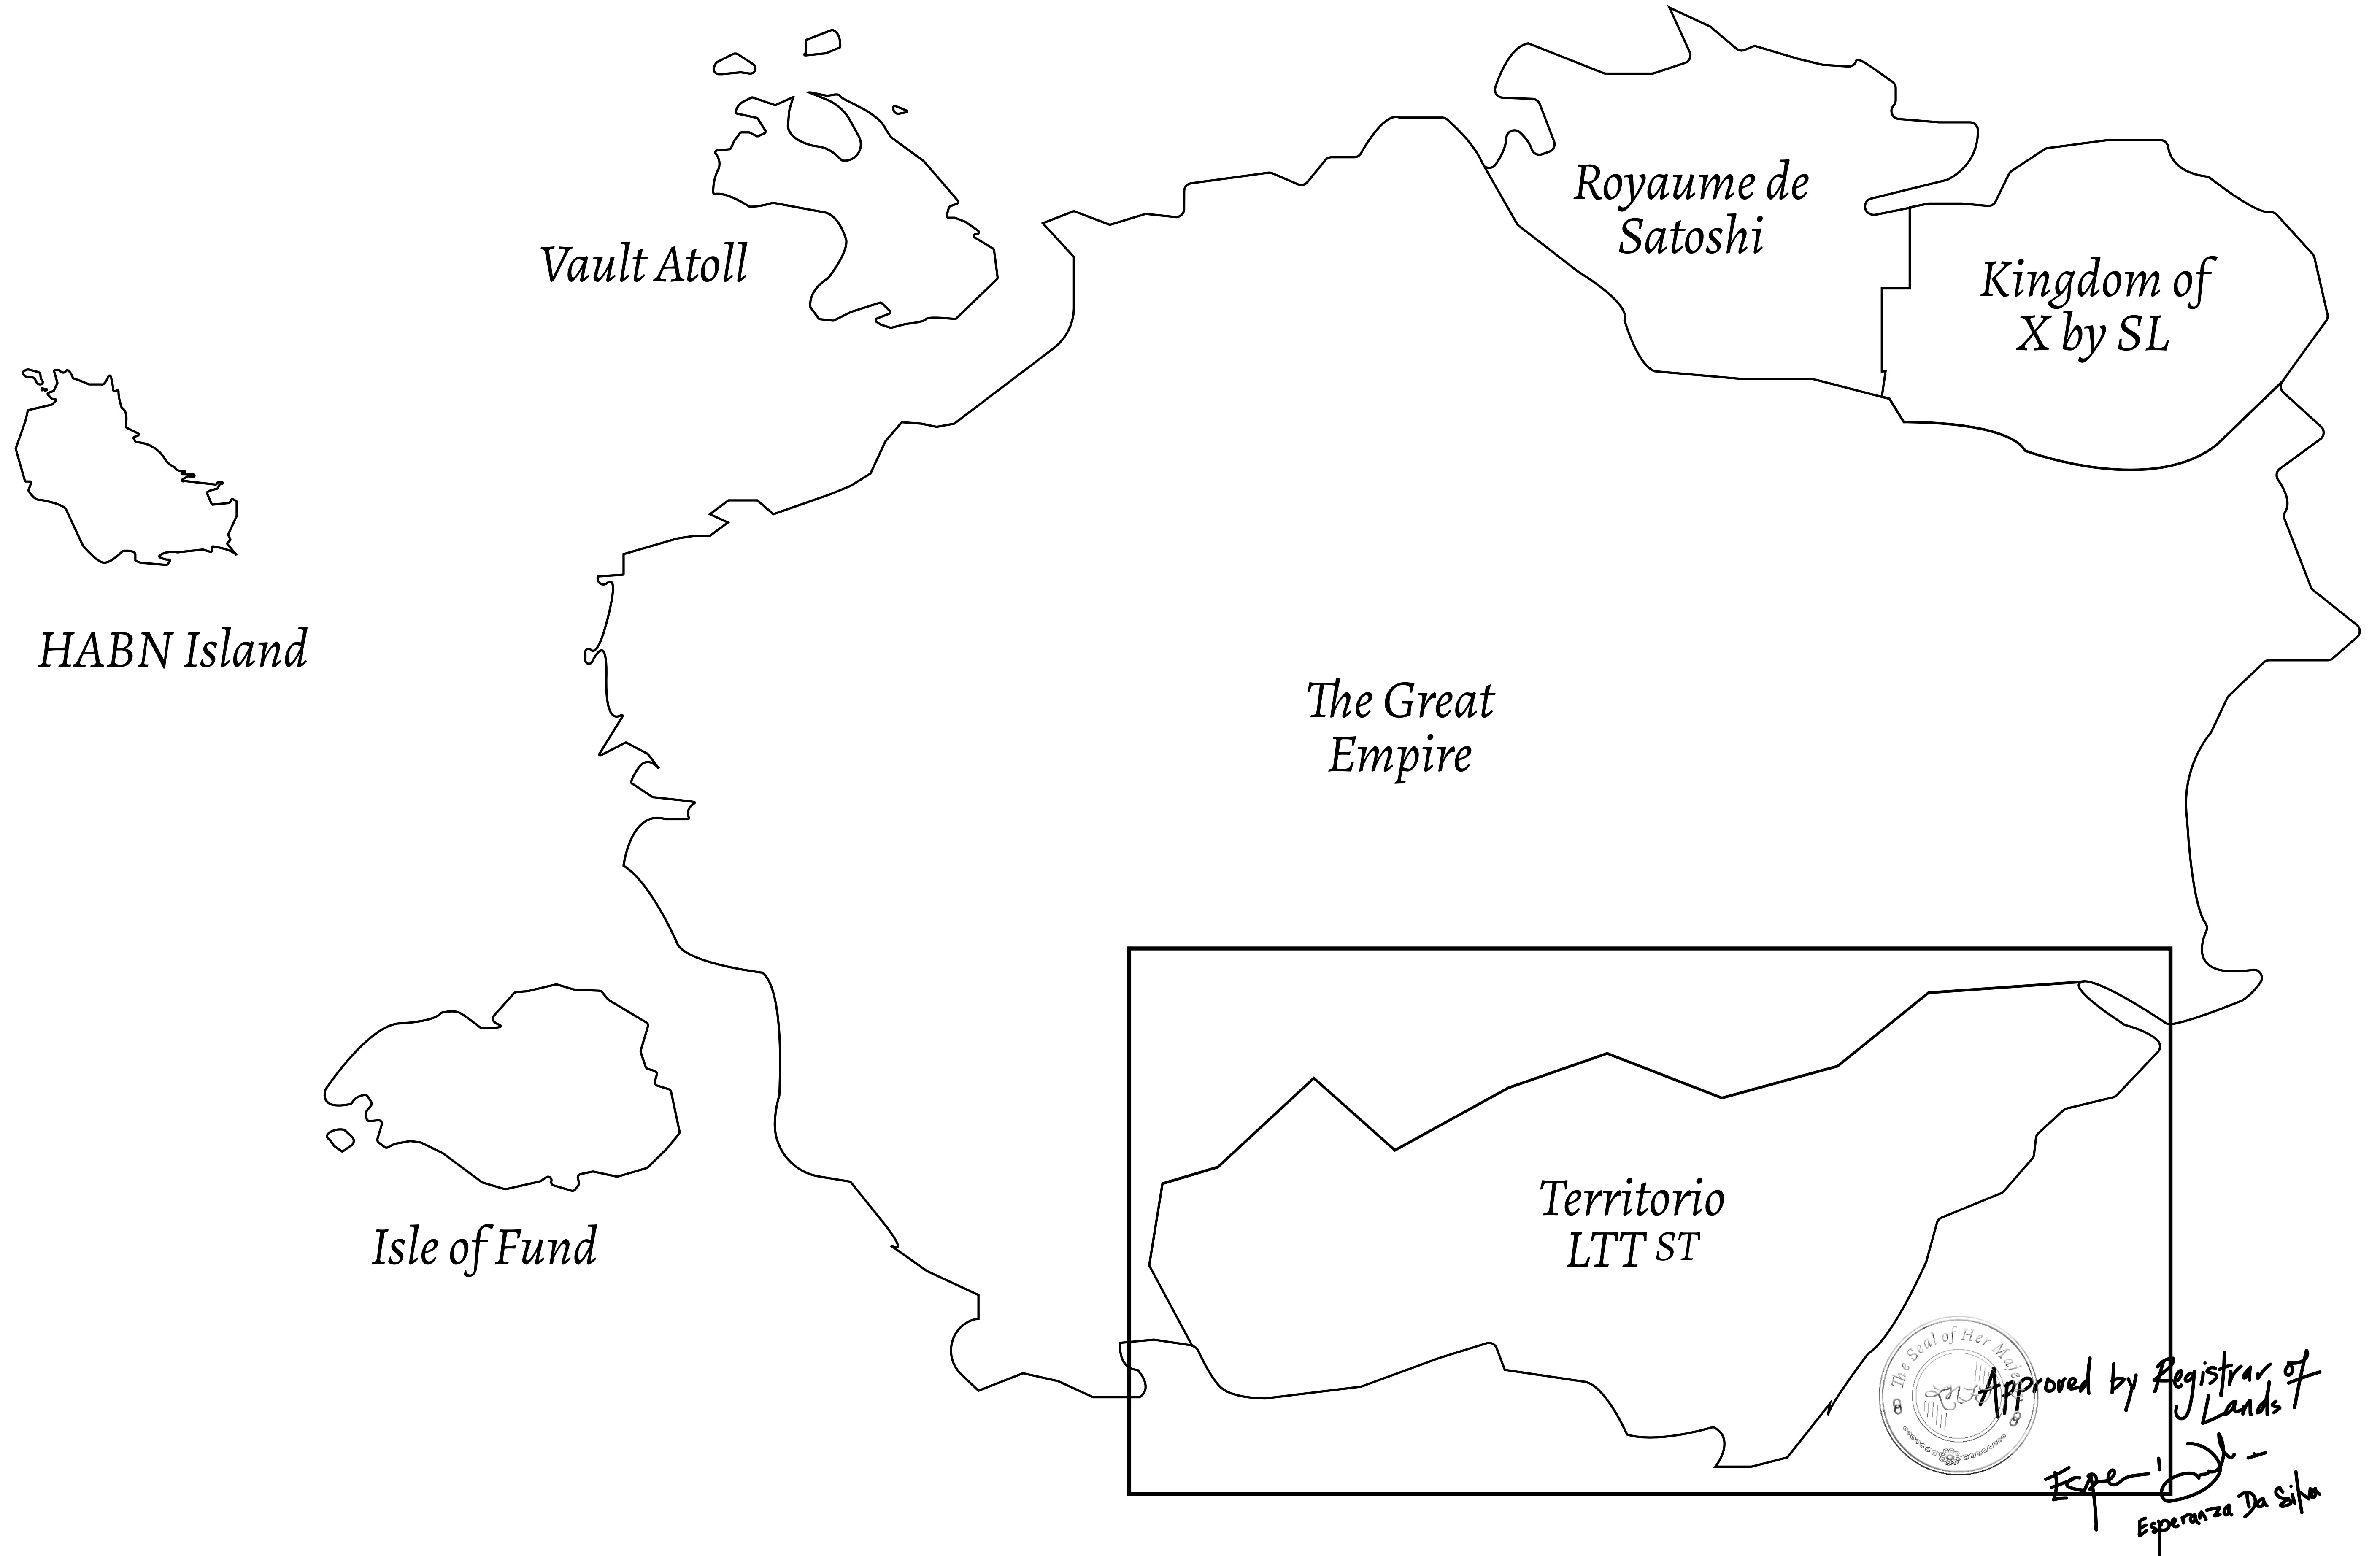

LOOT NFT WORLD

THE SPANISH ARMADA

The most flamboyant of all of the states, this Spanish-speaking territory houses a clash of cultures. From the LTT trades in the El Mercado district to the solicitations for invites to the Great Empire, and even the traveling Caravans, it is a transient place; people are always on the move on the way to the Great Empire or a trek through the Dividing Range to the Royaume De Satoshi. Commerce uses derivations of LTT such as LTTE, LTTB, and LTTC.

GEOGRAPHY

COASTLINE	193.03 KM (119.94 MILES)
BORDERS	OCEAN, THE GREAT EMPIRE
HIGHEST POINT	MT ELEUTHERIA +1392 M
LOWEST POINT	PUERTO DE LTT 0 M
PLOTS	1045
SCALE	1:50000

H.M. LNFT Land Registry		TITLE NUMBER	
		T0517-201121	
ADMINISTRATIVE AREA	TERRITORIO LTT ST	ISSUED 20 November 2021 <i>BJ.</i>	SCALE 1/50000
OWNER ENTITLEMENT	Type W-T: Share of 0.1% of all BUN sales (rewarded in Credits) plus 1% of all LTT redeemed based on number of NFT Stories minted; Mint 4 NFT Stories		

LOT T0346

OFFICIAL PERSPECTIVE SHEET FOR FILING
Indicate vantage point for each drawing. Copy and
mark each sheet required prior to filing.

Guide - Vantage point should be
indicated as shown in the diagram: