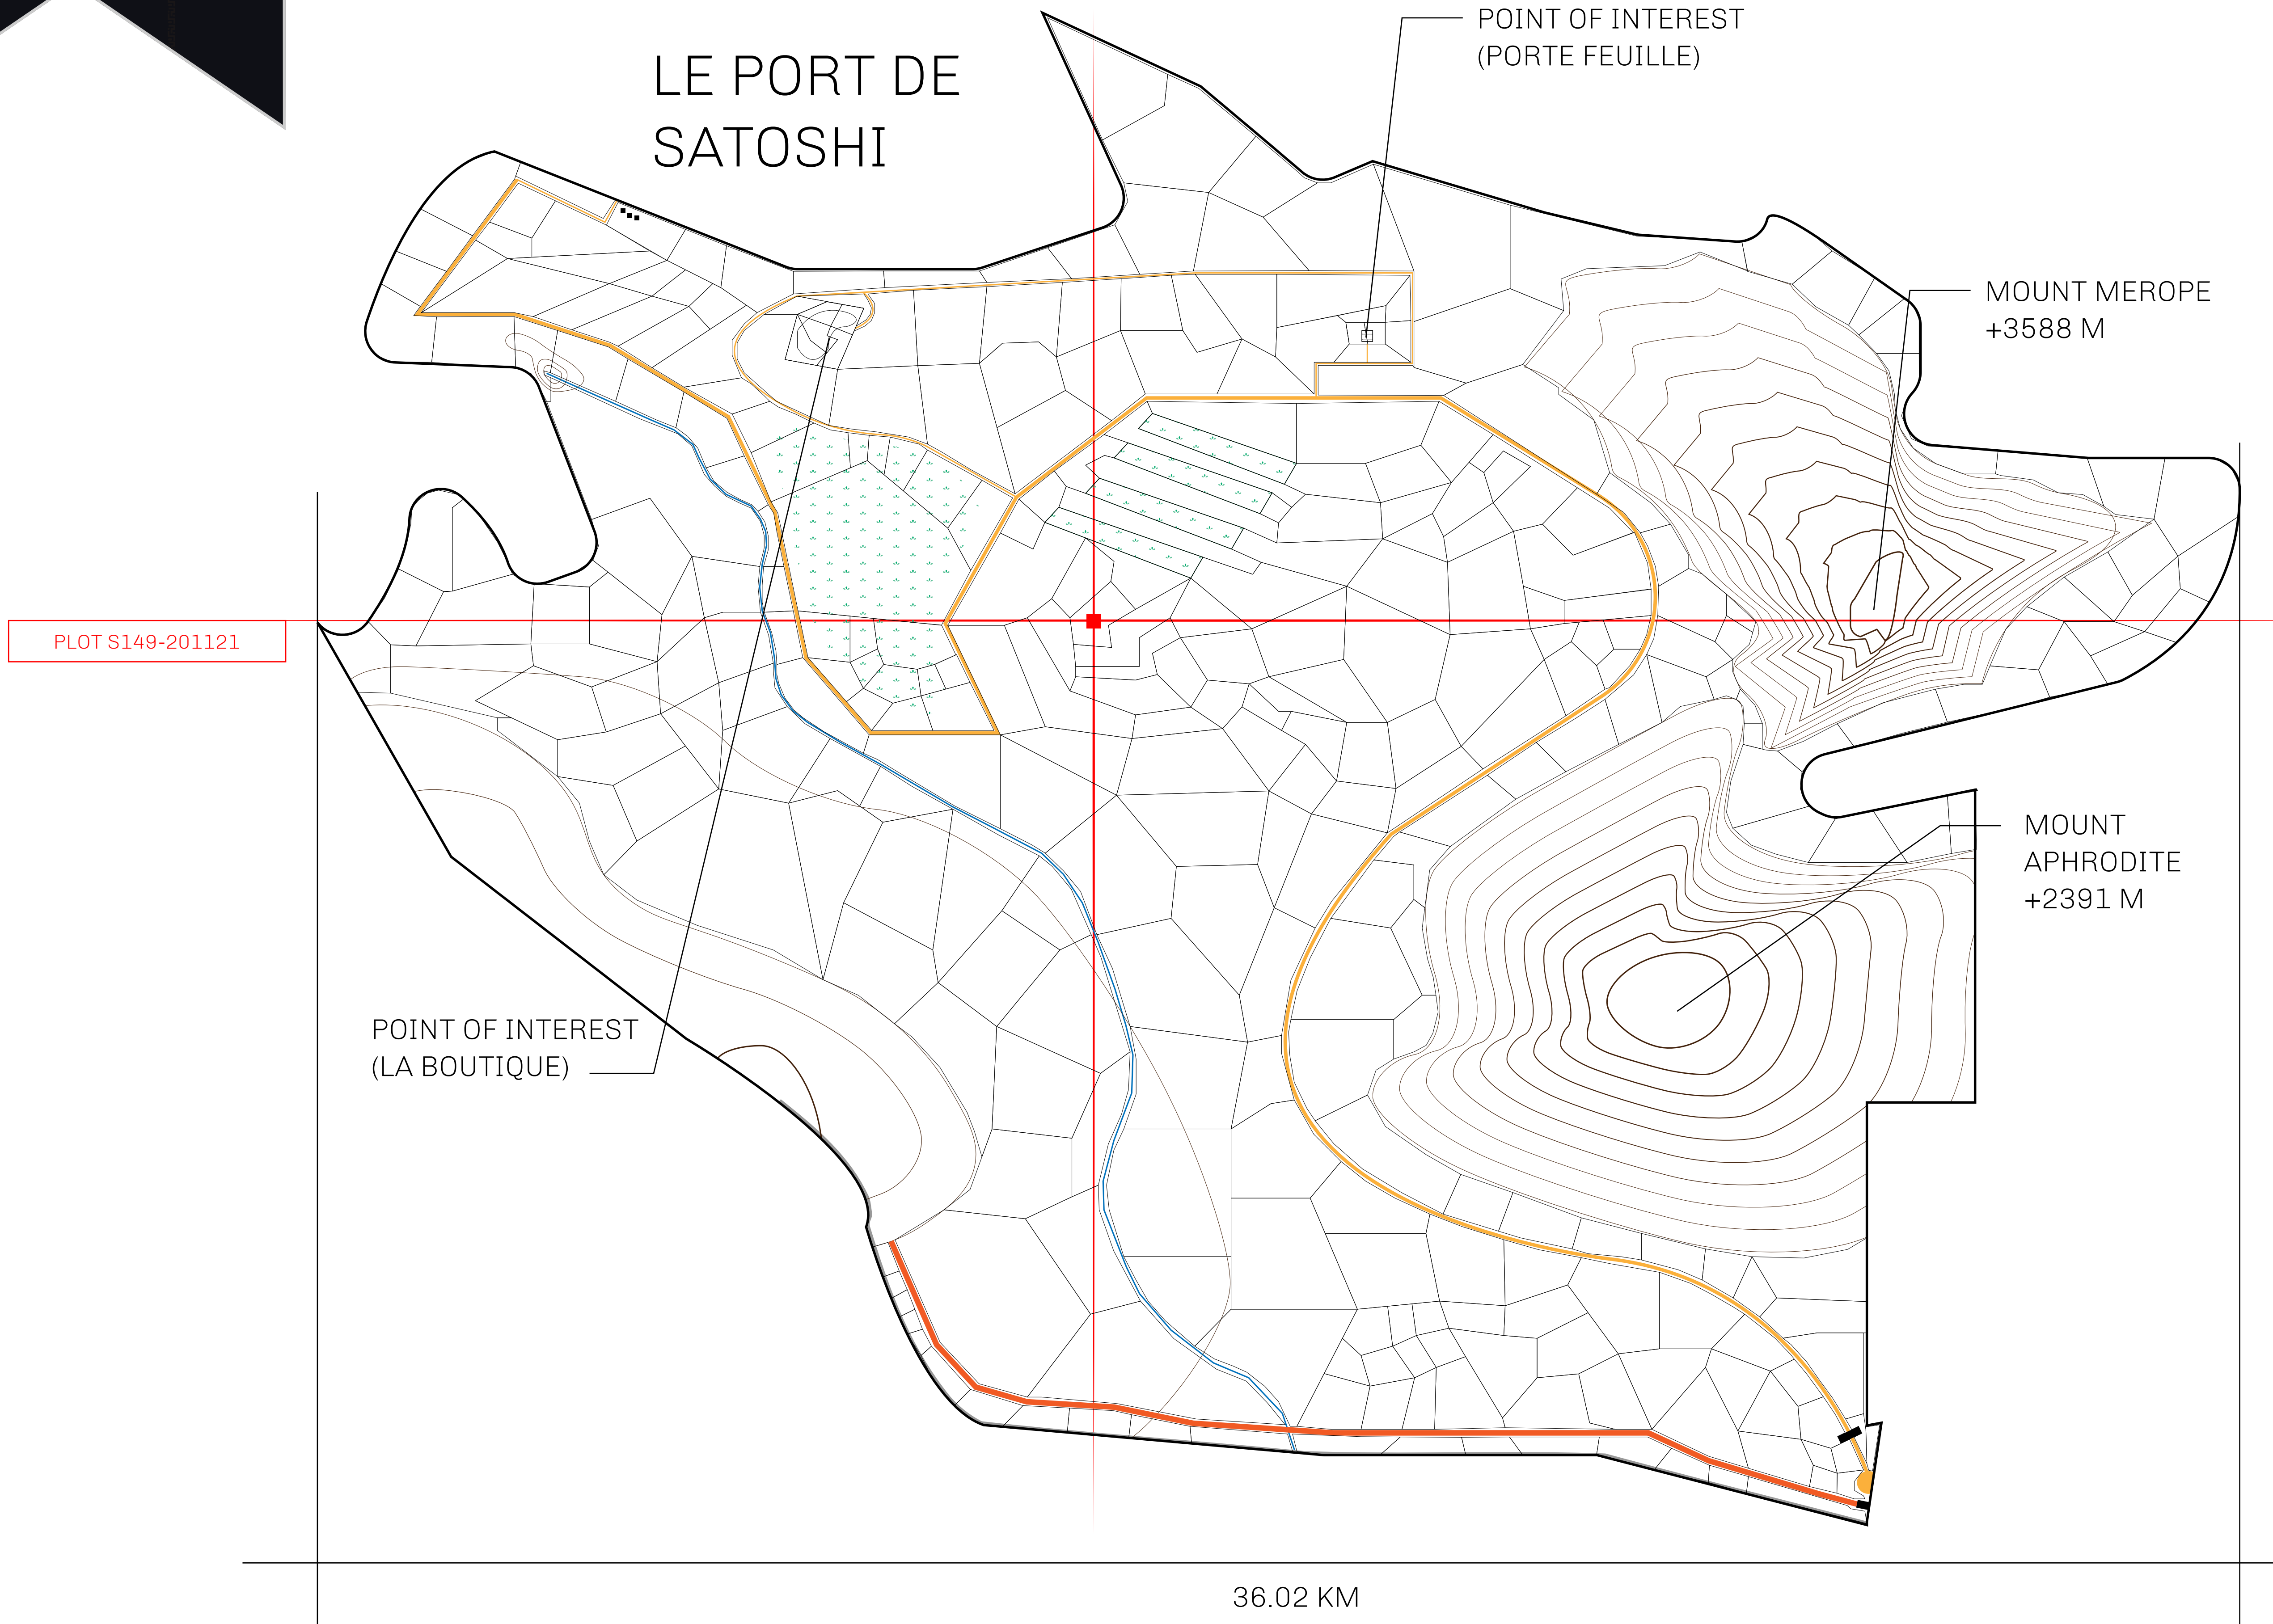

# LOOT NFT WORLD

**LES SULTANS**

A place of stunning beauty, Le Royaume is known for its exquisite shopping, parks, and grand boulevards. Satoshi's Lounge (the area of La Boutique and Porte Feuille) offers limited-edition and unique items only available for sale in LTT. Land, all sorts of embellishments, and widgets are sold exclusively here. All items are offered first on auction for 24 hours (with a reserve price), and if the reserve is not met, they are listed in a buy-it-now format (reserve price, plus 10%).

**GEOGRAPHY**

COASTLINE	131 KM (81.40 MILES)
BORDERS	OCEAN, THE GREAT EMPIRE, X BY SL
HIGHEST POINT	MOUNT MEROPE +3588 M
LOWEST POINT	THE PORT OF SATOSHI 0 M
PLOTS	331
SCALE	1:50000

<b>H.M. LNFT Land Registry</b>		TITLE NUMBER	
		<b>S149-201121</b>	
ADMINISTRATIVE AREA	<b>ROYAUME DE SATOSHI</b>	ISSUED <b>20 November 2021</b> <i>bl.</i>	SCALE <b>1/50000</b>
OWNER ENTITLEMENT	<b>Type W-SL: Share of 1% of all LTT redeemed based on number of NFT Stories minted; Mint 4 NFT Stories</b>		

OFFICIAL PERSPECTIVE SHEET FOR FILING  
Indicate vantage point for each drawing. Copy and  
mark each sheet required prior to filing.

Guide - Vantage point should be  
indicated as shown in the diagram: