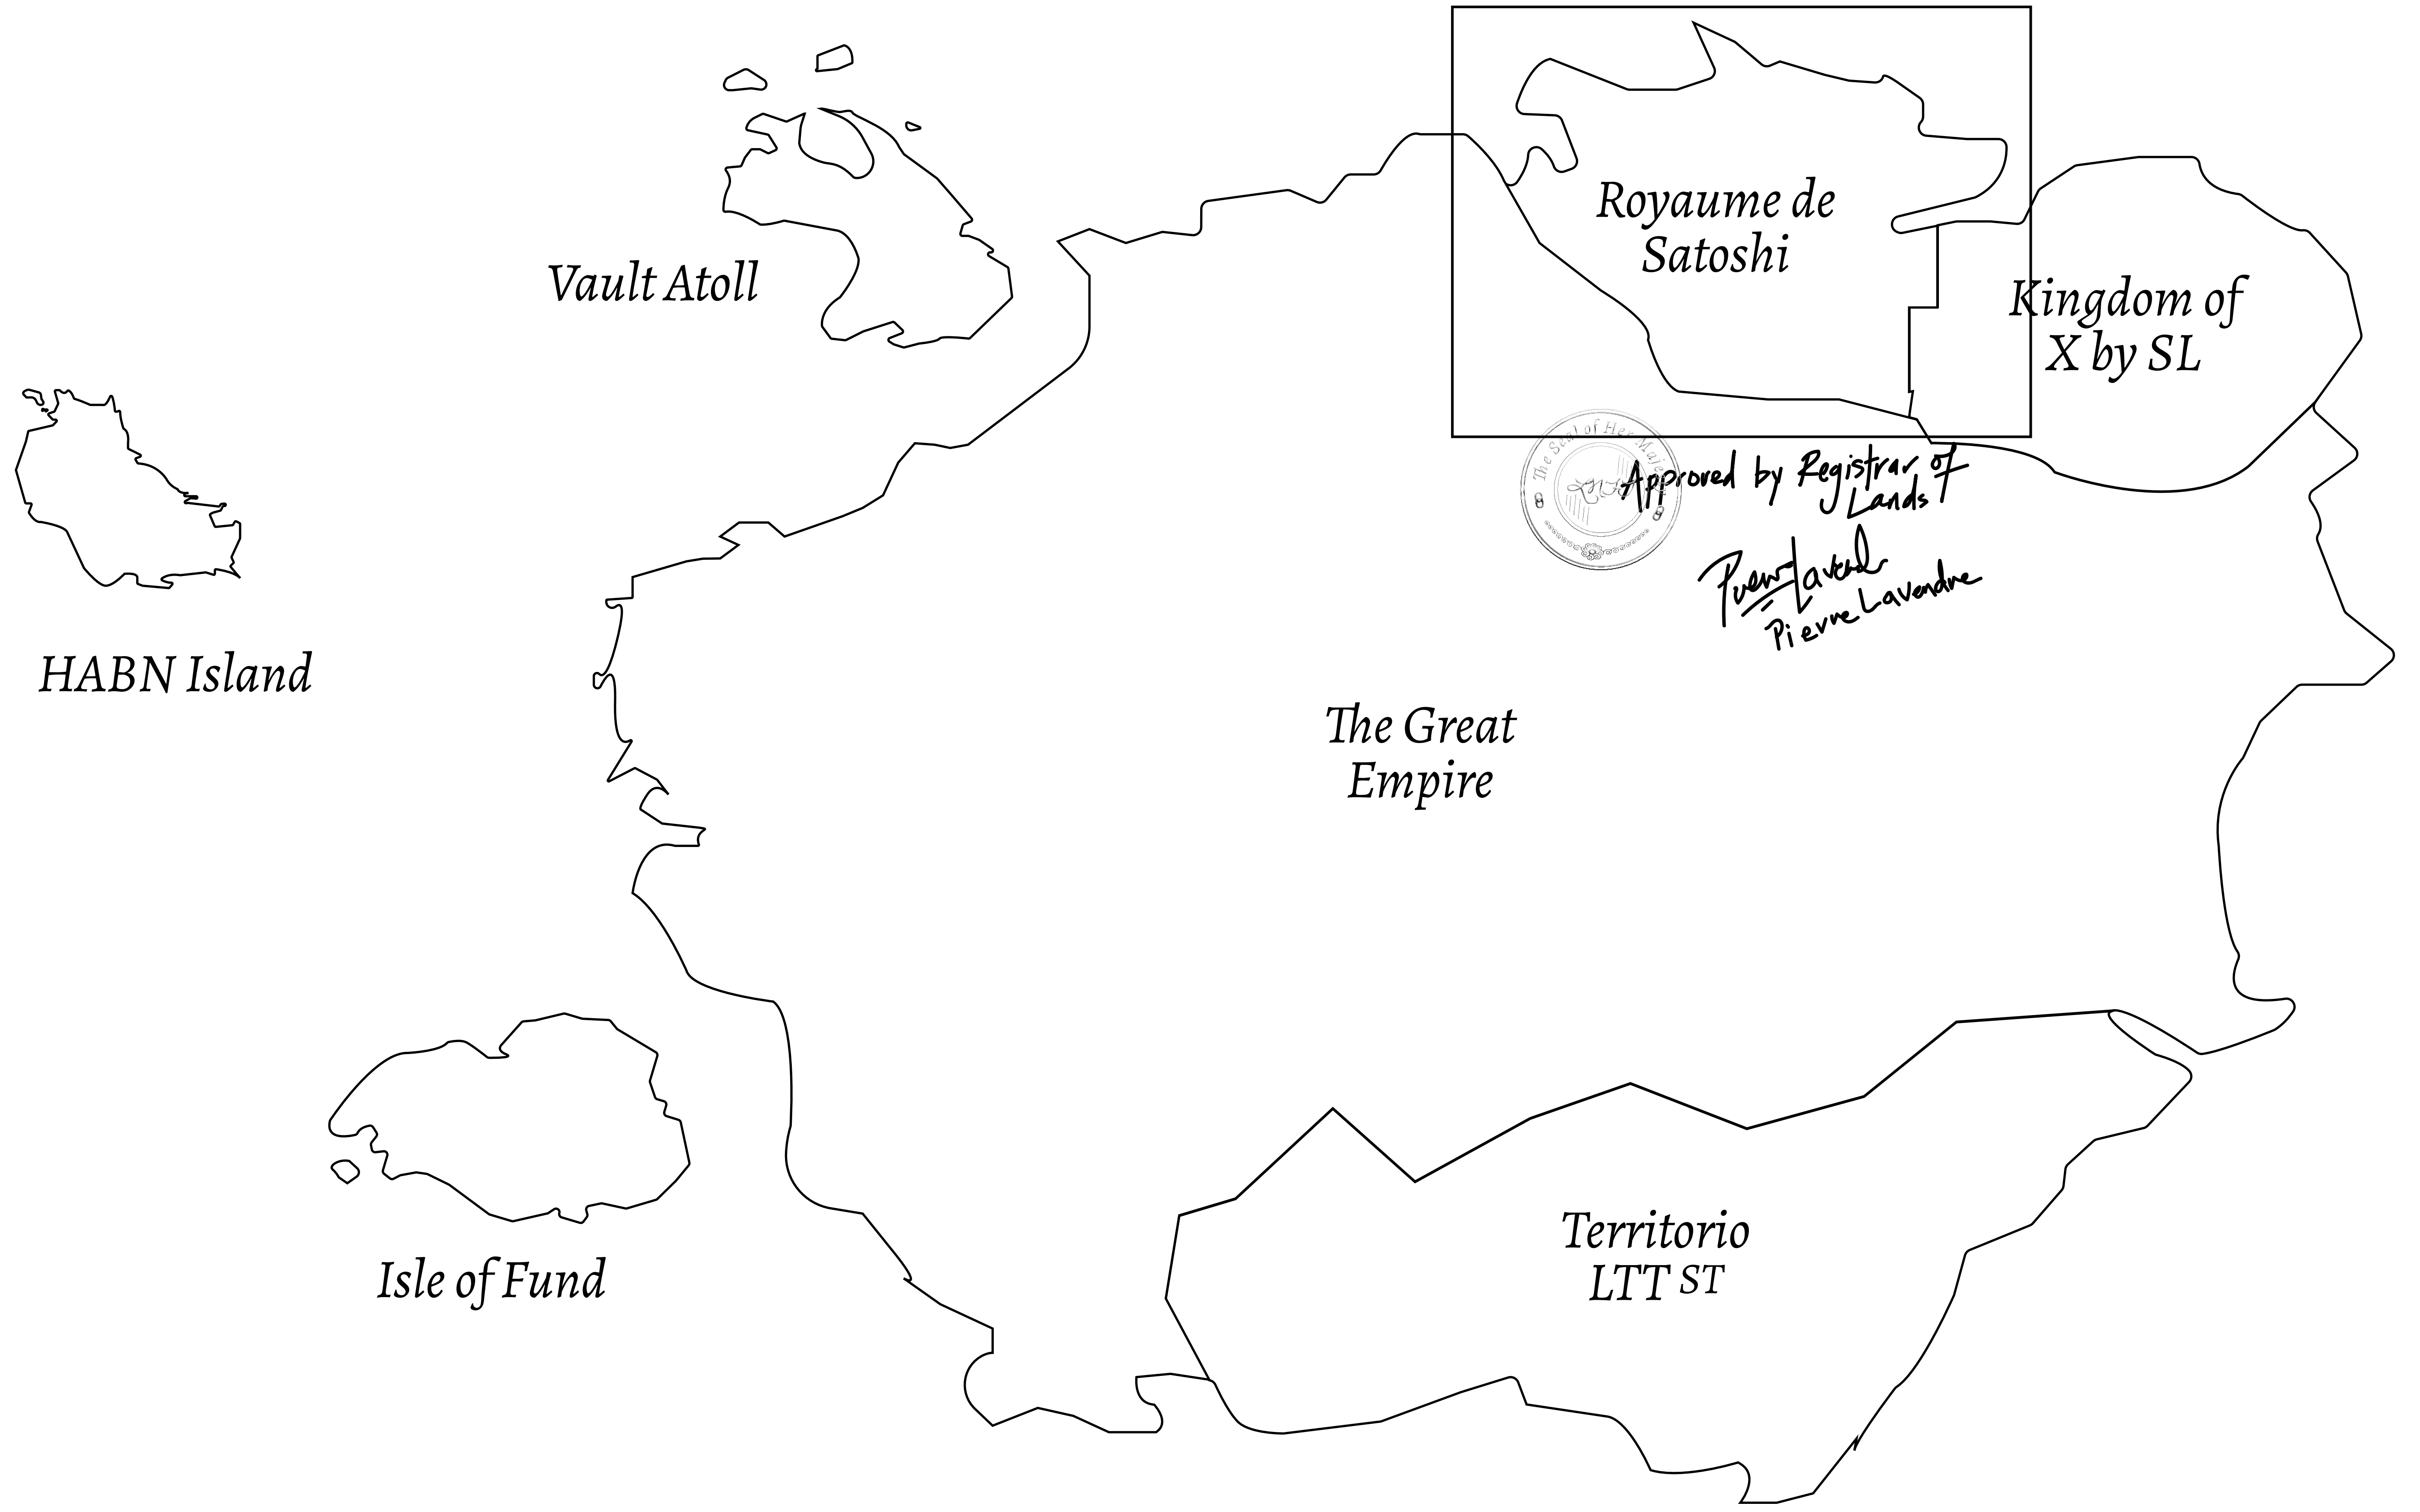

LOOT NFT WORLD