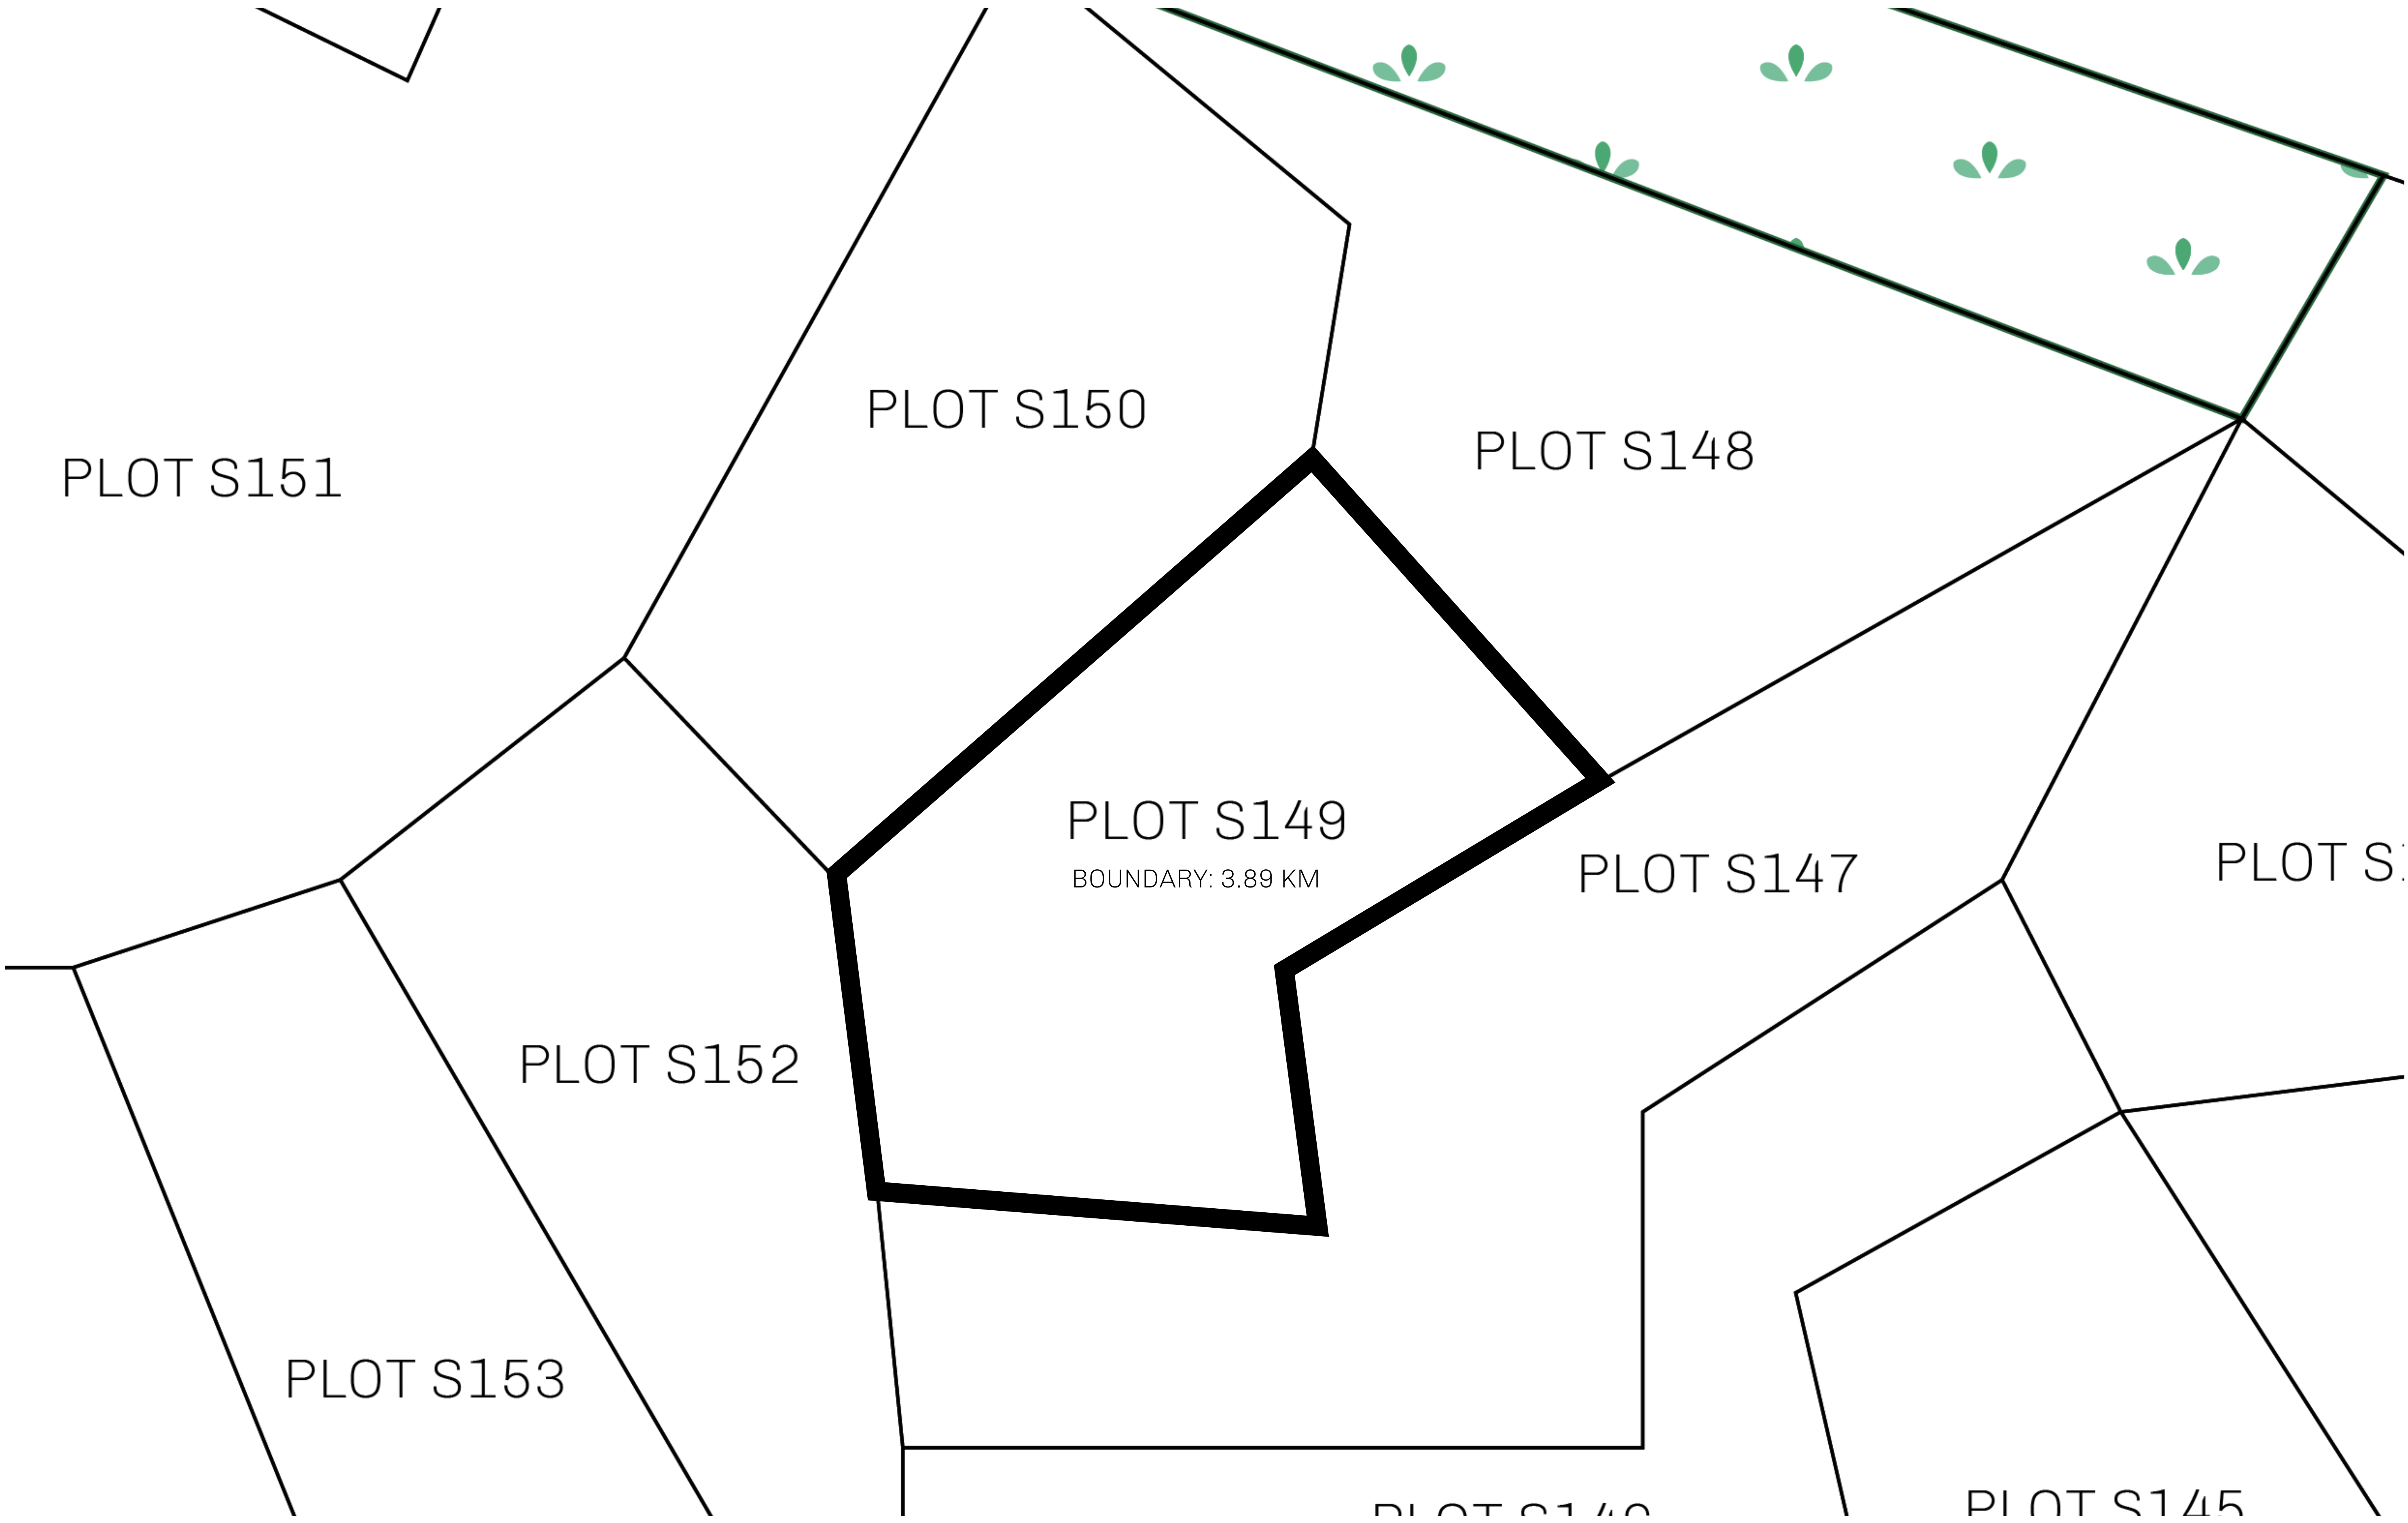

# LOOT NFT WORLD

**LES SULTANS**

A place of stunning beauty, Le Royaume is known for its exquisite shopping, parks, and grand boulevards. Satoshi's Lounge (the area of La Boutique and Porte Feuille) offers limited-edition and unique items only available for sale in LTT. Land, all sorts of embellishments, and widgets are sold exclusively here. All items are offered first on auction for 24 hours (with a reserve price), and if the reserve is not met, they are listed in a buy-it-now format (reserve price, plus 10%).

**GEOGRAPHY**

COASTLINE	131 KM (81.40 MILES)
BORDERS	OCEAN, THE GREAT EMPIRE, X BY SL
HIGHEST POINT	MOUNT MEROPE +3588 M
LOWEST POINT	THE PORT OF SATOSHI 0 M
PLOTS	331
SCALE	1:50000

<b>H.M. LNFT Land Registry</b>		TITLE NUMBER	
		<b>S149-201121</b>	
ADMINISTRATIVE AREA	<b>ROYAUME DE SATOSHI</b>	ISSUED <b>20 November 2021</b> <i>bl.</i>	SCALE <b>1/50000</b>
OWNER ENTITLEMENT	<b>Type W-SL: Share of 1% of all LTT redeemed based on number of NFT Stories minted; Mint 4 NFT Stories</b>		

OFFICIAL PERSPECTIVE SHEET FOR FILING  
Indicate vantage point for each drawing. Copy and  
mark each sheet required prior to filing.

Guide - Vantage point should be  
indicated as shown in the diagram: