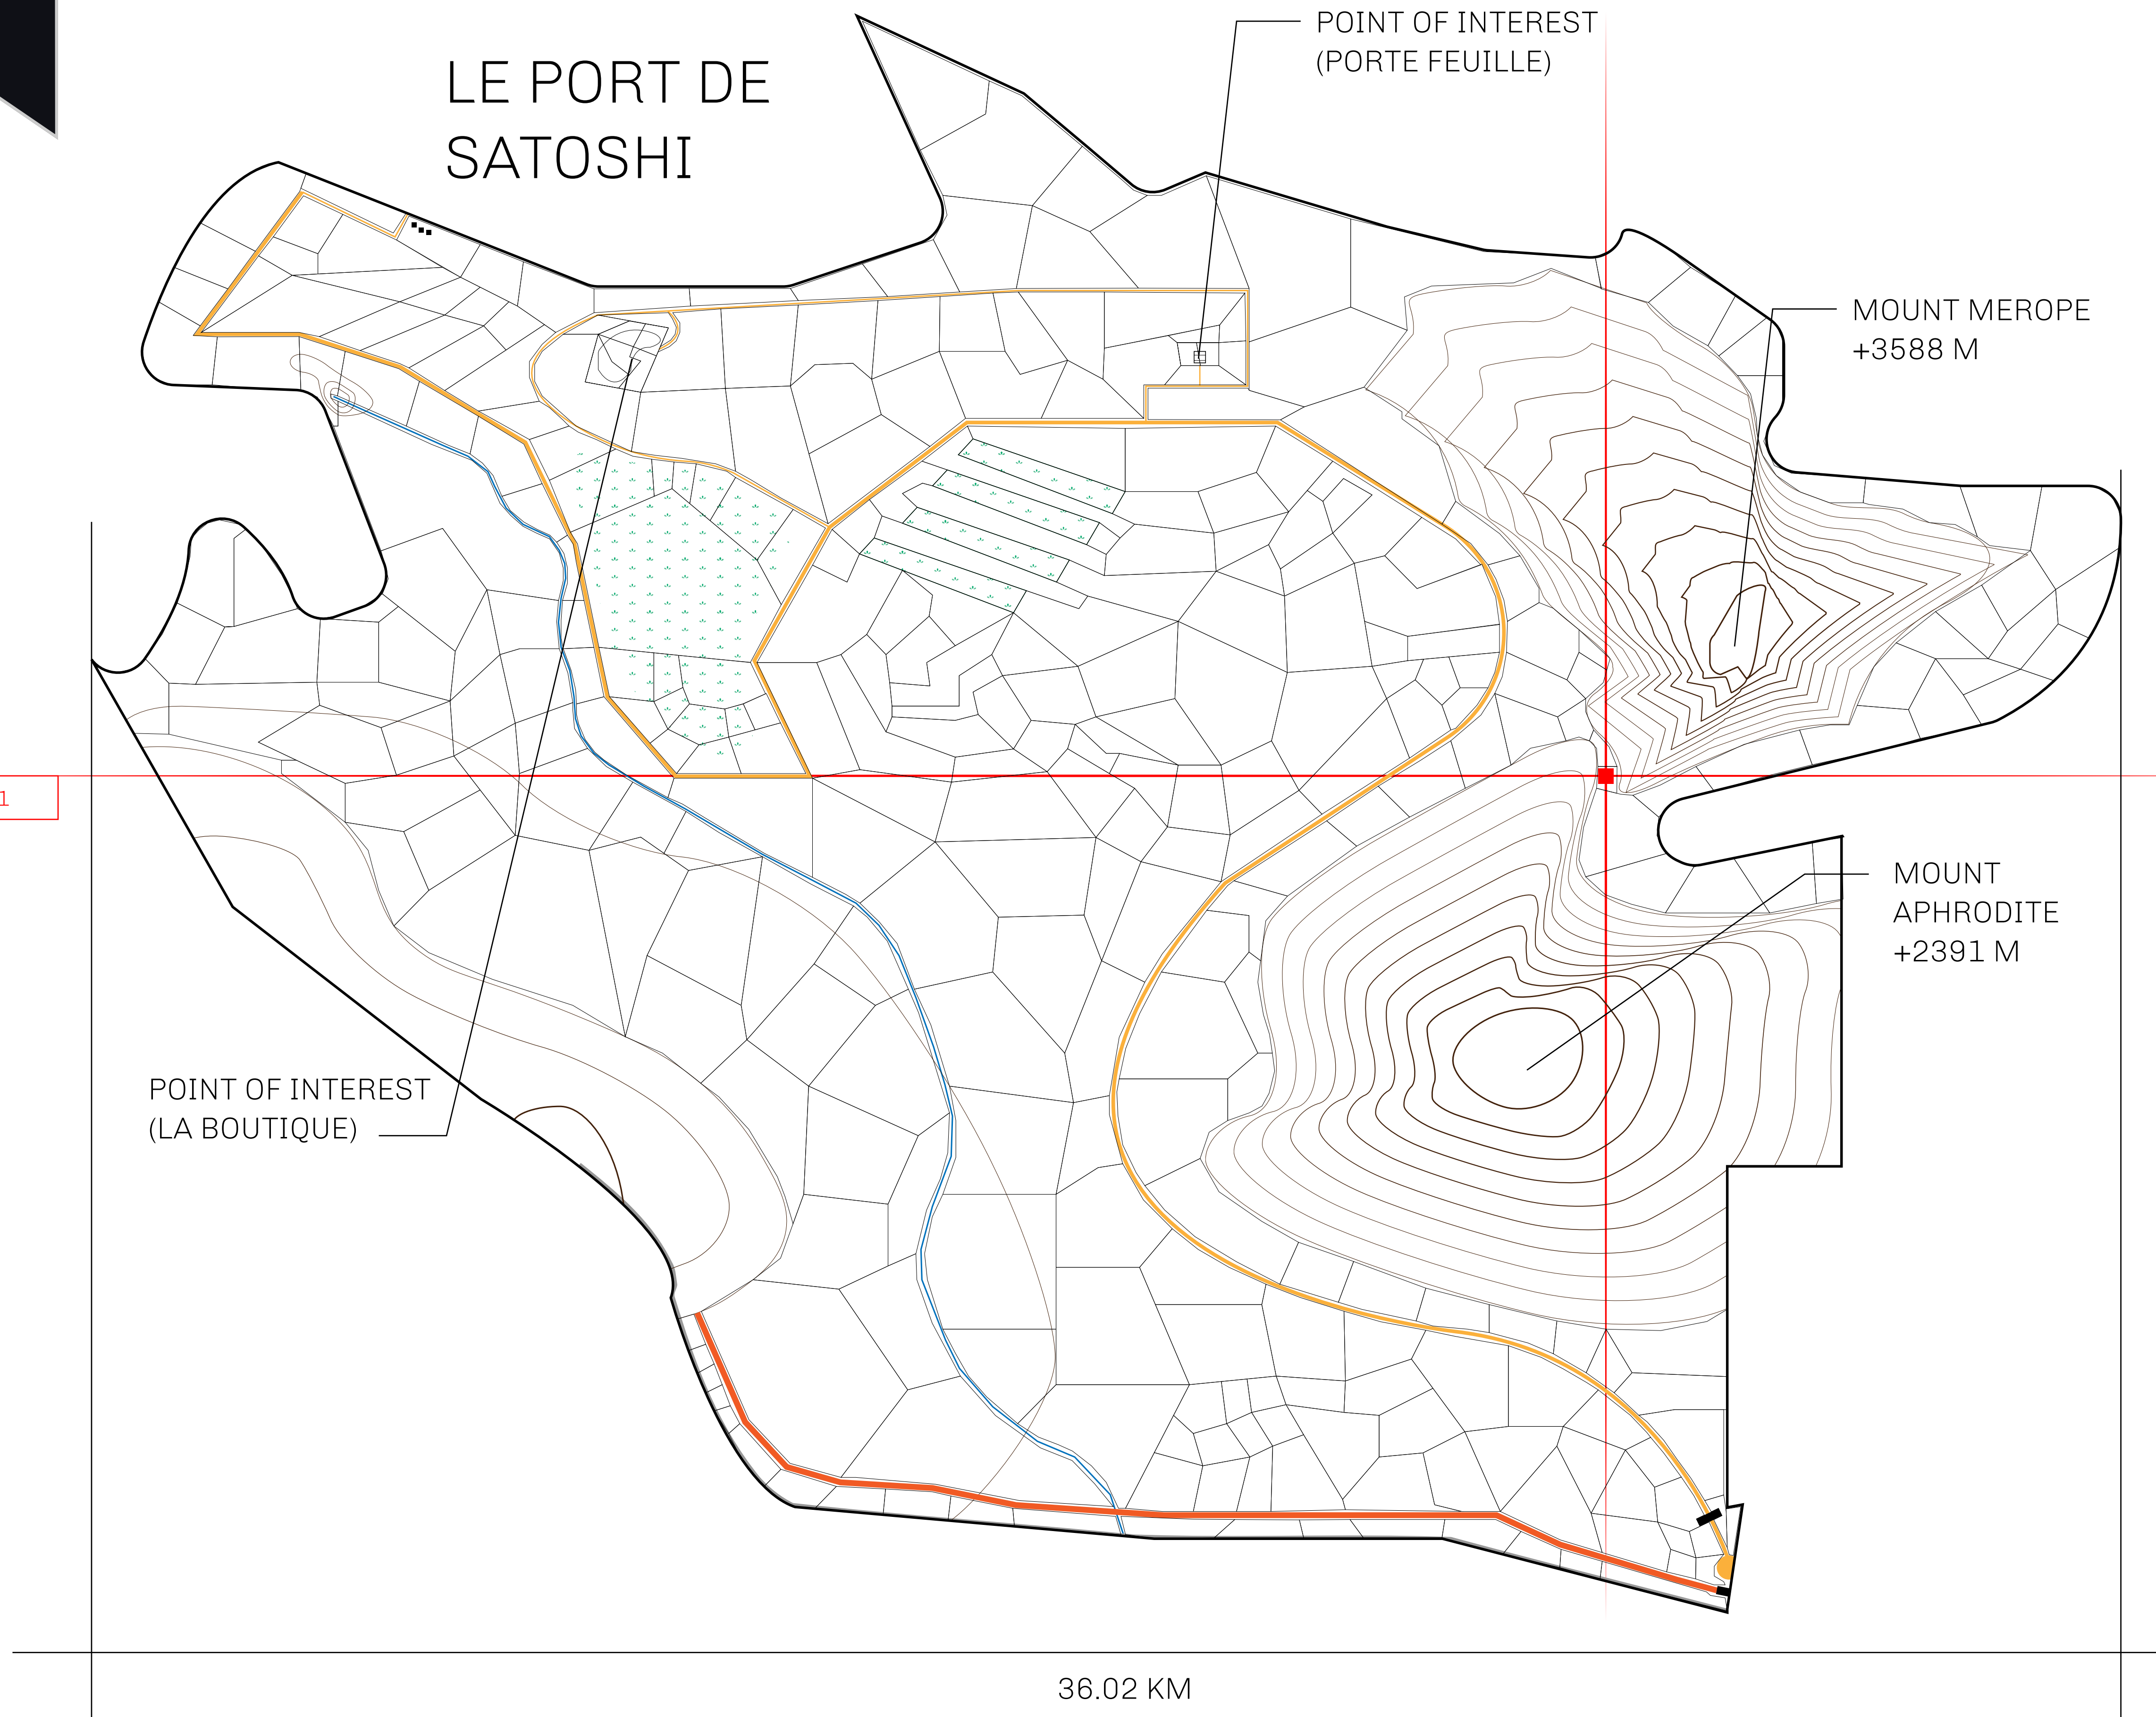

LOOT NFT WORLD

LES SULTANS

A place of stunning beauty, Le Royaume is known for its exquisite shopping, parks, and grand boulevards. Satoshi's Lounge (the area of La Boutique and Porte Feuille) offers limited-edition and unique items only available for sale in LTT. Land, all sorts of embellishments, and widgets are sold exclusively here. All items are offered first on auction for 24 hours (with a reserve price), and if the reserve is not met, they are listed in a buy-it-now format (reserve price, plus 10%).

GEOGRAPHY

COASTLINE	131 KM (81.40 MILES)
BORDERS	OCEAN, THE GREAT EMPIRE, X BY SL
HIGHEST POINT	MOUNT MEROPE +3588 M
LOWEST POINT	THE PORT OF SATOSHI 0 M
PLOTS	331
SCALE	1:50000

H.M. LNFT Land Registry		TITLE NUMBER	
		S283-201121	
ADMINISTRATIVE AREA	ROYAUME DE SATOSHI	ISSUED 20 November 2021 <i>B.I.</i>	SCALE 1/50000
OWNER ENTITLEMENT	Type W-SL: Share of 1% of all LTT redeemed based on number of NFT Stories minted; Mint 4 NFT Stories		

OFFICIAL PERSPECTIVE SHEET FOR FILING
Indicate vantage point for each drawing. Copy and mark each sheet required prior to filing.

Guide - Vantage point should be indicated as shown in the diagram: