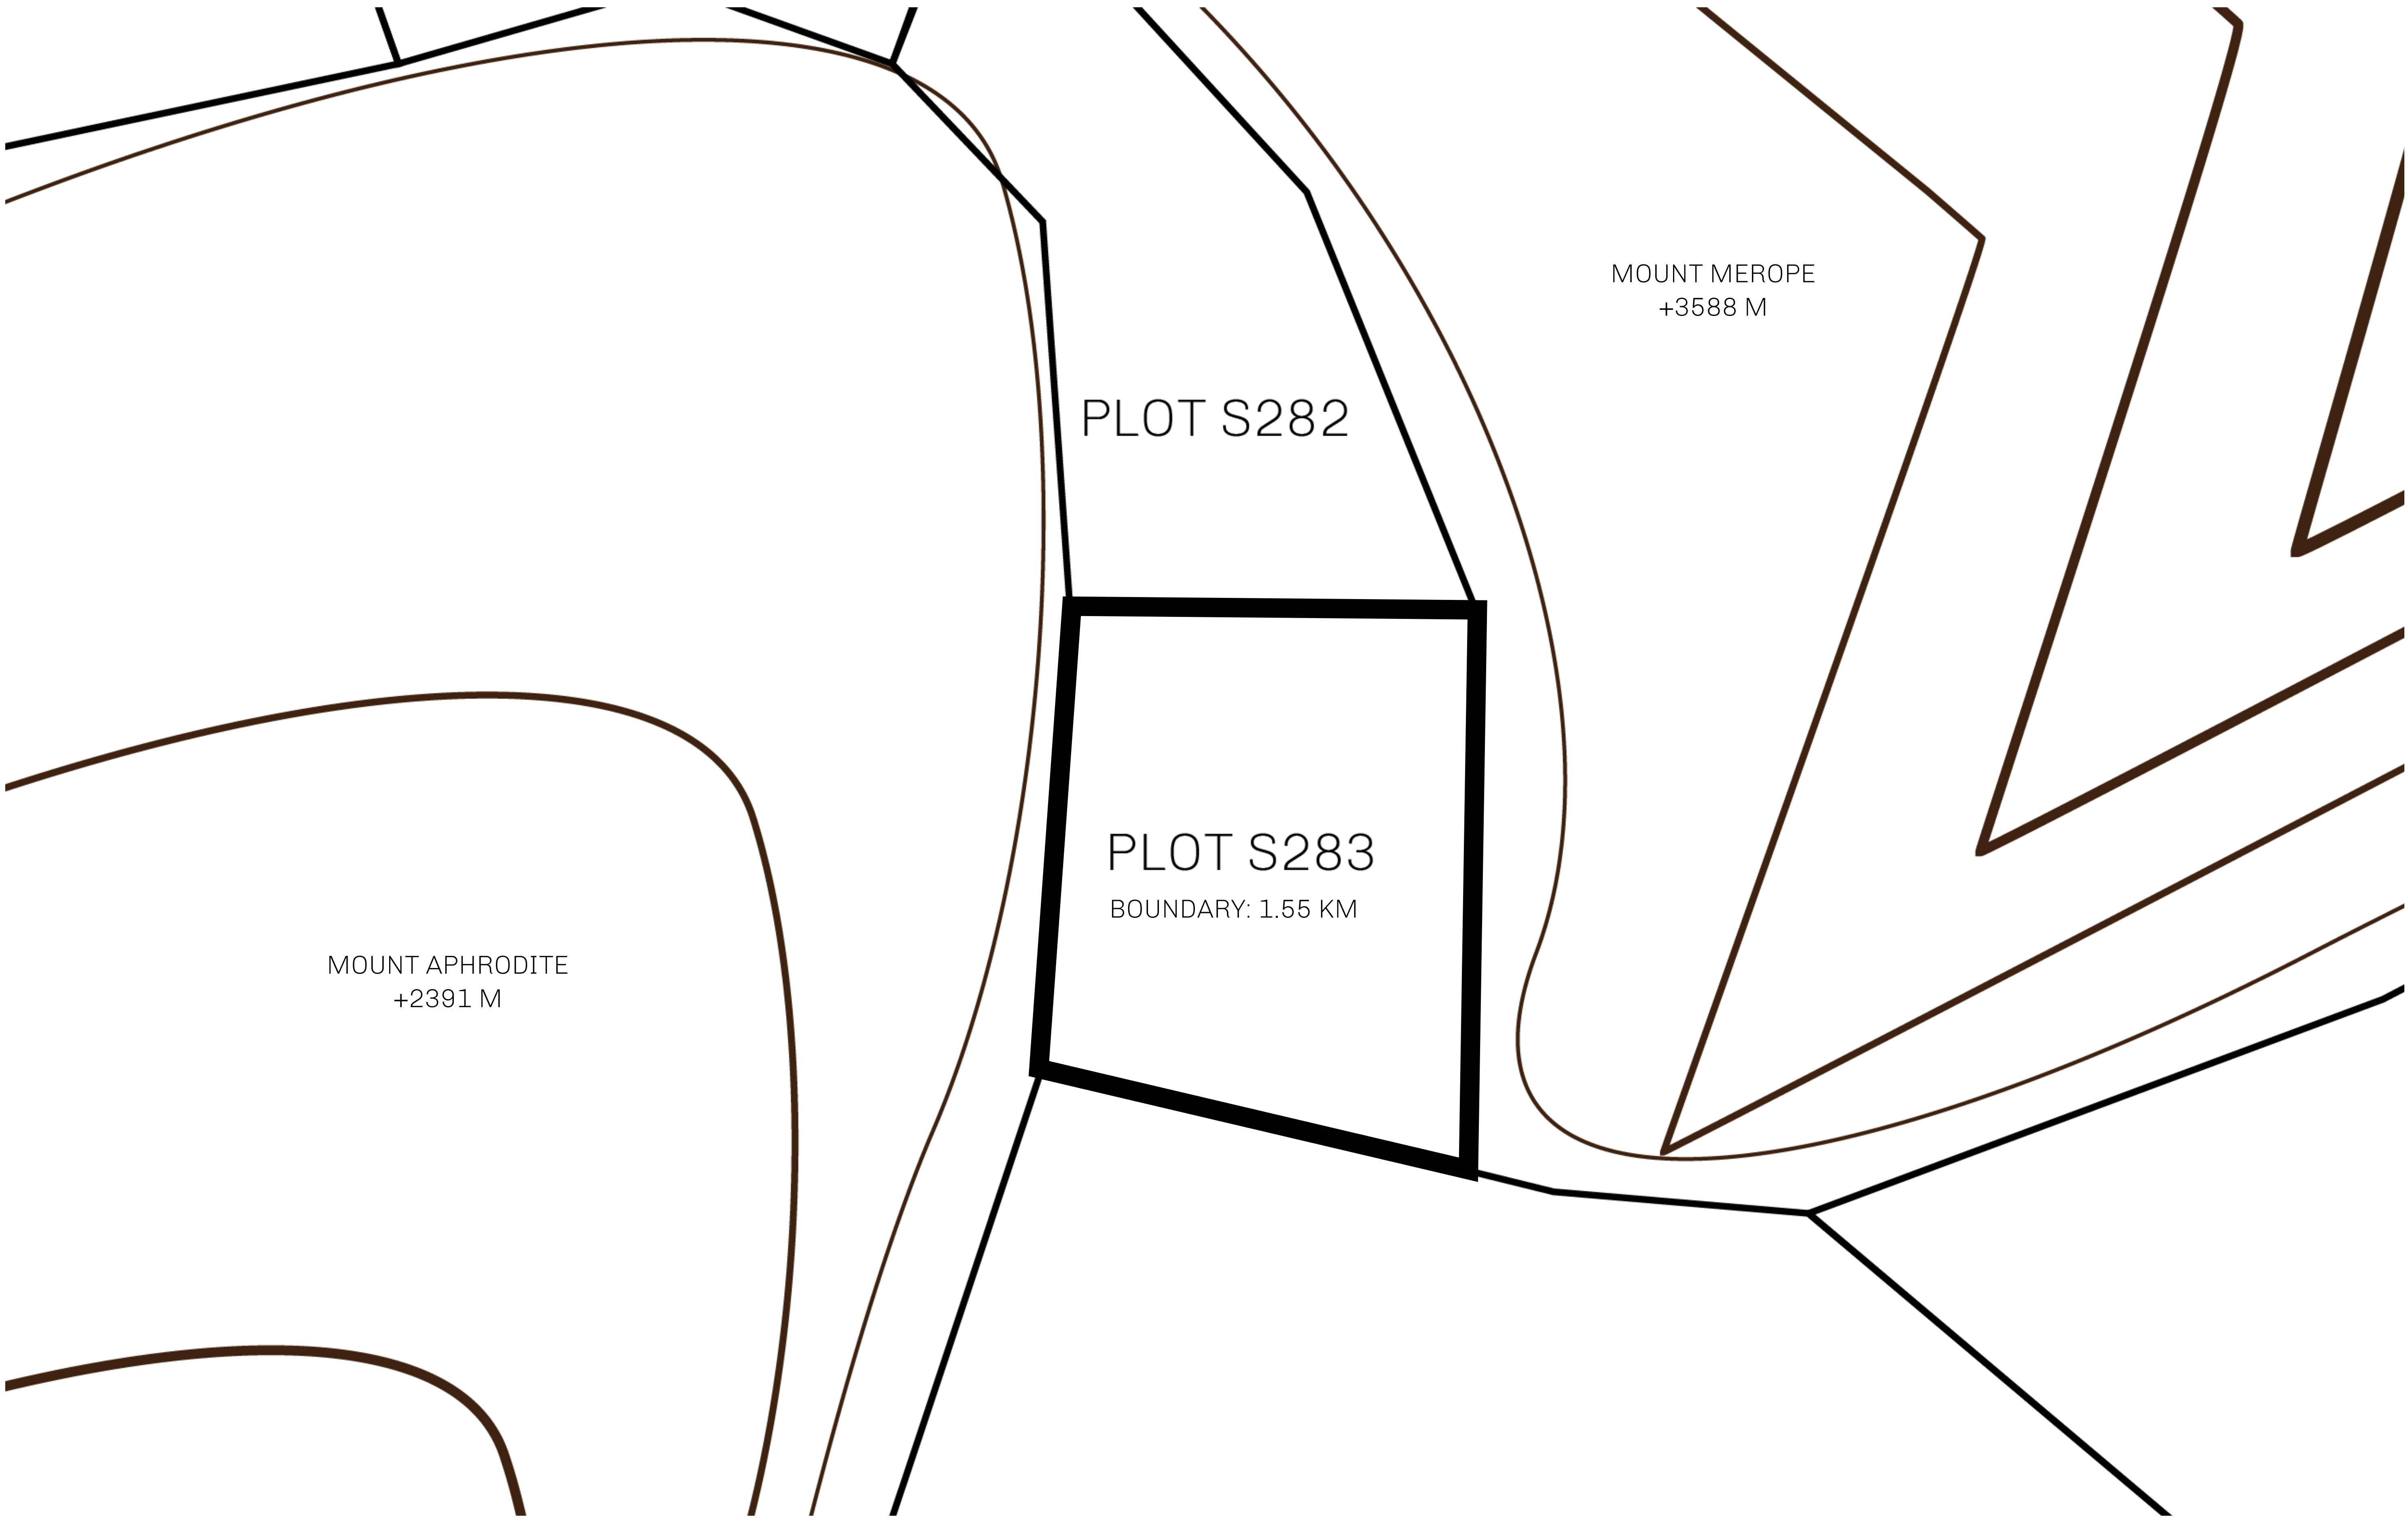

LOOT NFT WORLD

LES SULTANS

A place of stunning beauty, Le Royaume is known for its exquisite shopping, parks, and grand boulevards. Satoshi's Lounge (the area of La Boutique and Porte Feuille) offers limited-edition and unique items only available for sale in LTT. Land, all sorts of embellishments, and widgets are sold exclusively here. All items are offered first on auction for 24 hours (with a reserve price), and if the reserve is not met, they are listed in a buy-it-now format (reserve price, plus 10%).

GEOGRAPHY

COASTLINE	131 KM (81.40 MILES)
BORDERS	OCEAN, THE GREAT EMPIRE, X BY SL
HIGHEST POINT	MOUNT MEROPE +3588 M
LOWEST POINT	THE PORT OF SATOSHI 0 M
PLOTS	331
SCALE	1:50000

H.M. LNFT Land Registry		TITLE NUMBER	
		S283-201121	
ADMINISTRATIVE AREA	ROYAUME DE SATOSHI	ISSUED 20 November 2021 <i>B.I.</i>	SCALE 1/50000
OWNER ENTITLEMENT	Type W-SL: Share of 1% of all LTT redeemed based on number of NFT Stories minted; Mint 4 NFT Stories		

OFFICIAL PERSPECTIVE SHEET FOR FILING
Indicate vantage point for each drawing. Copy and mark each sheet required prior to filing.

Guide - Vantage point should be indicated as shown in the diagram: