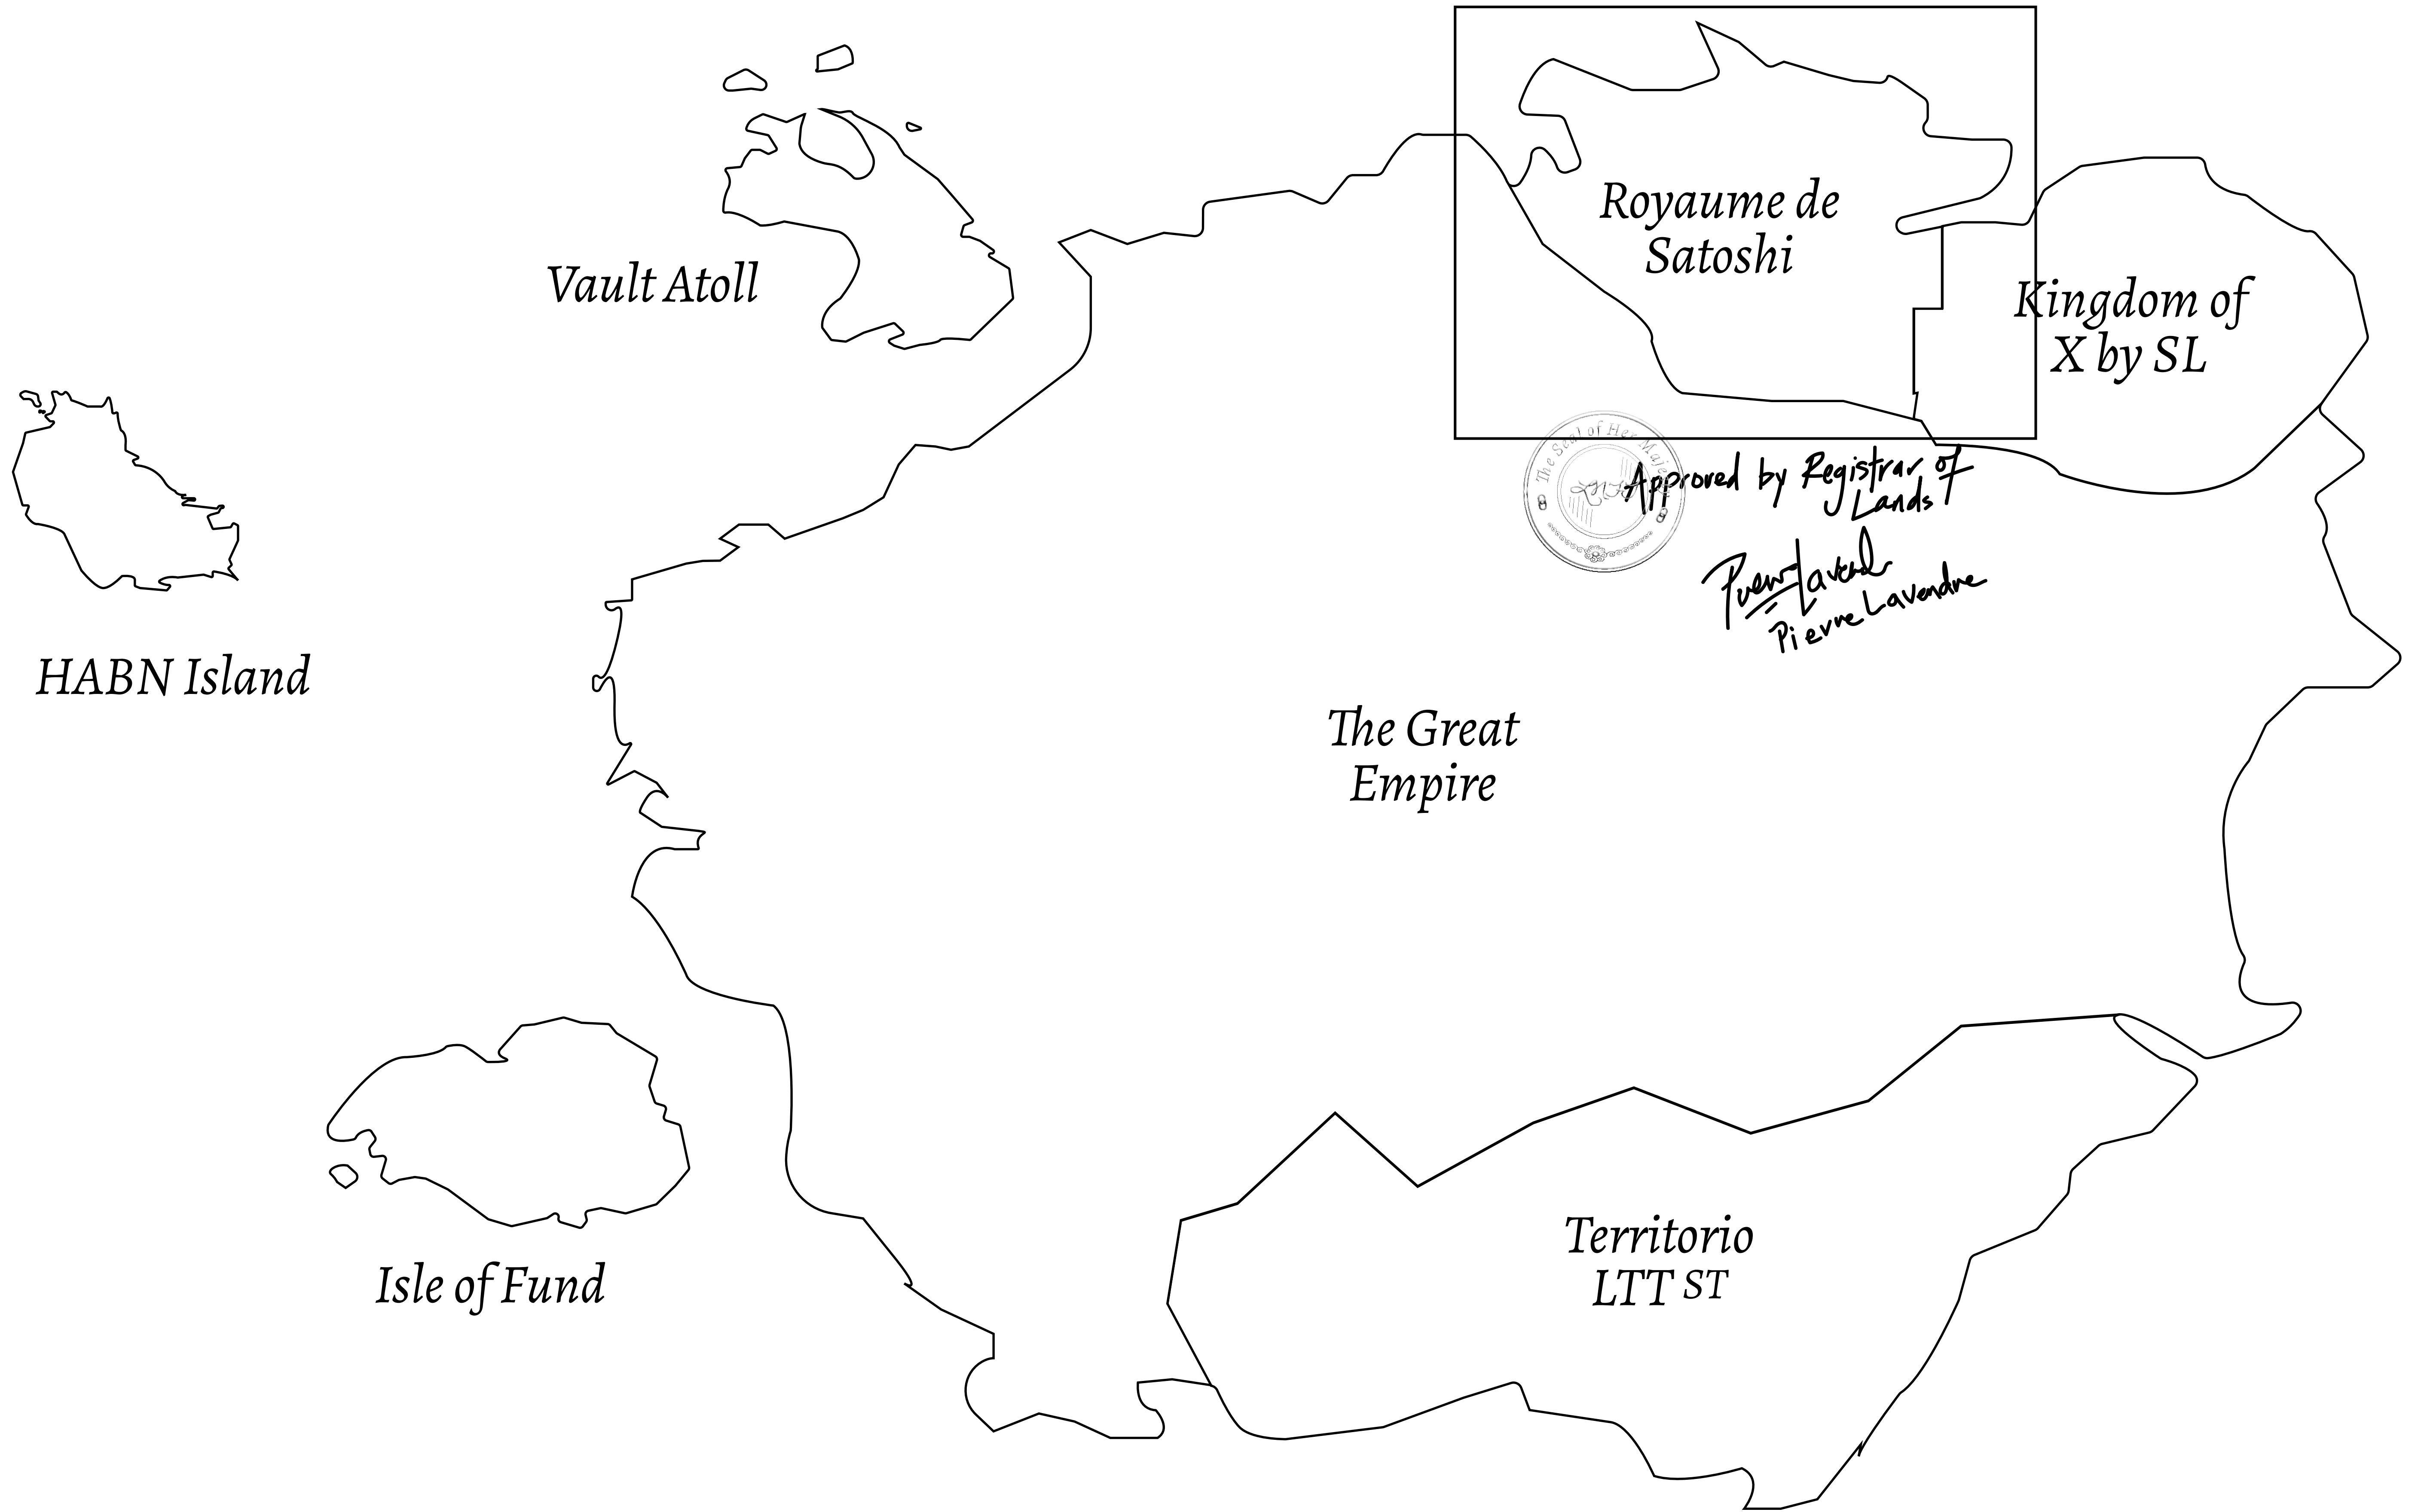

LOOT NFT WORLD