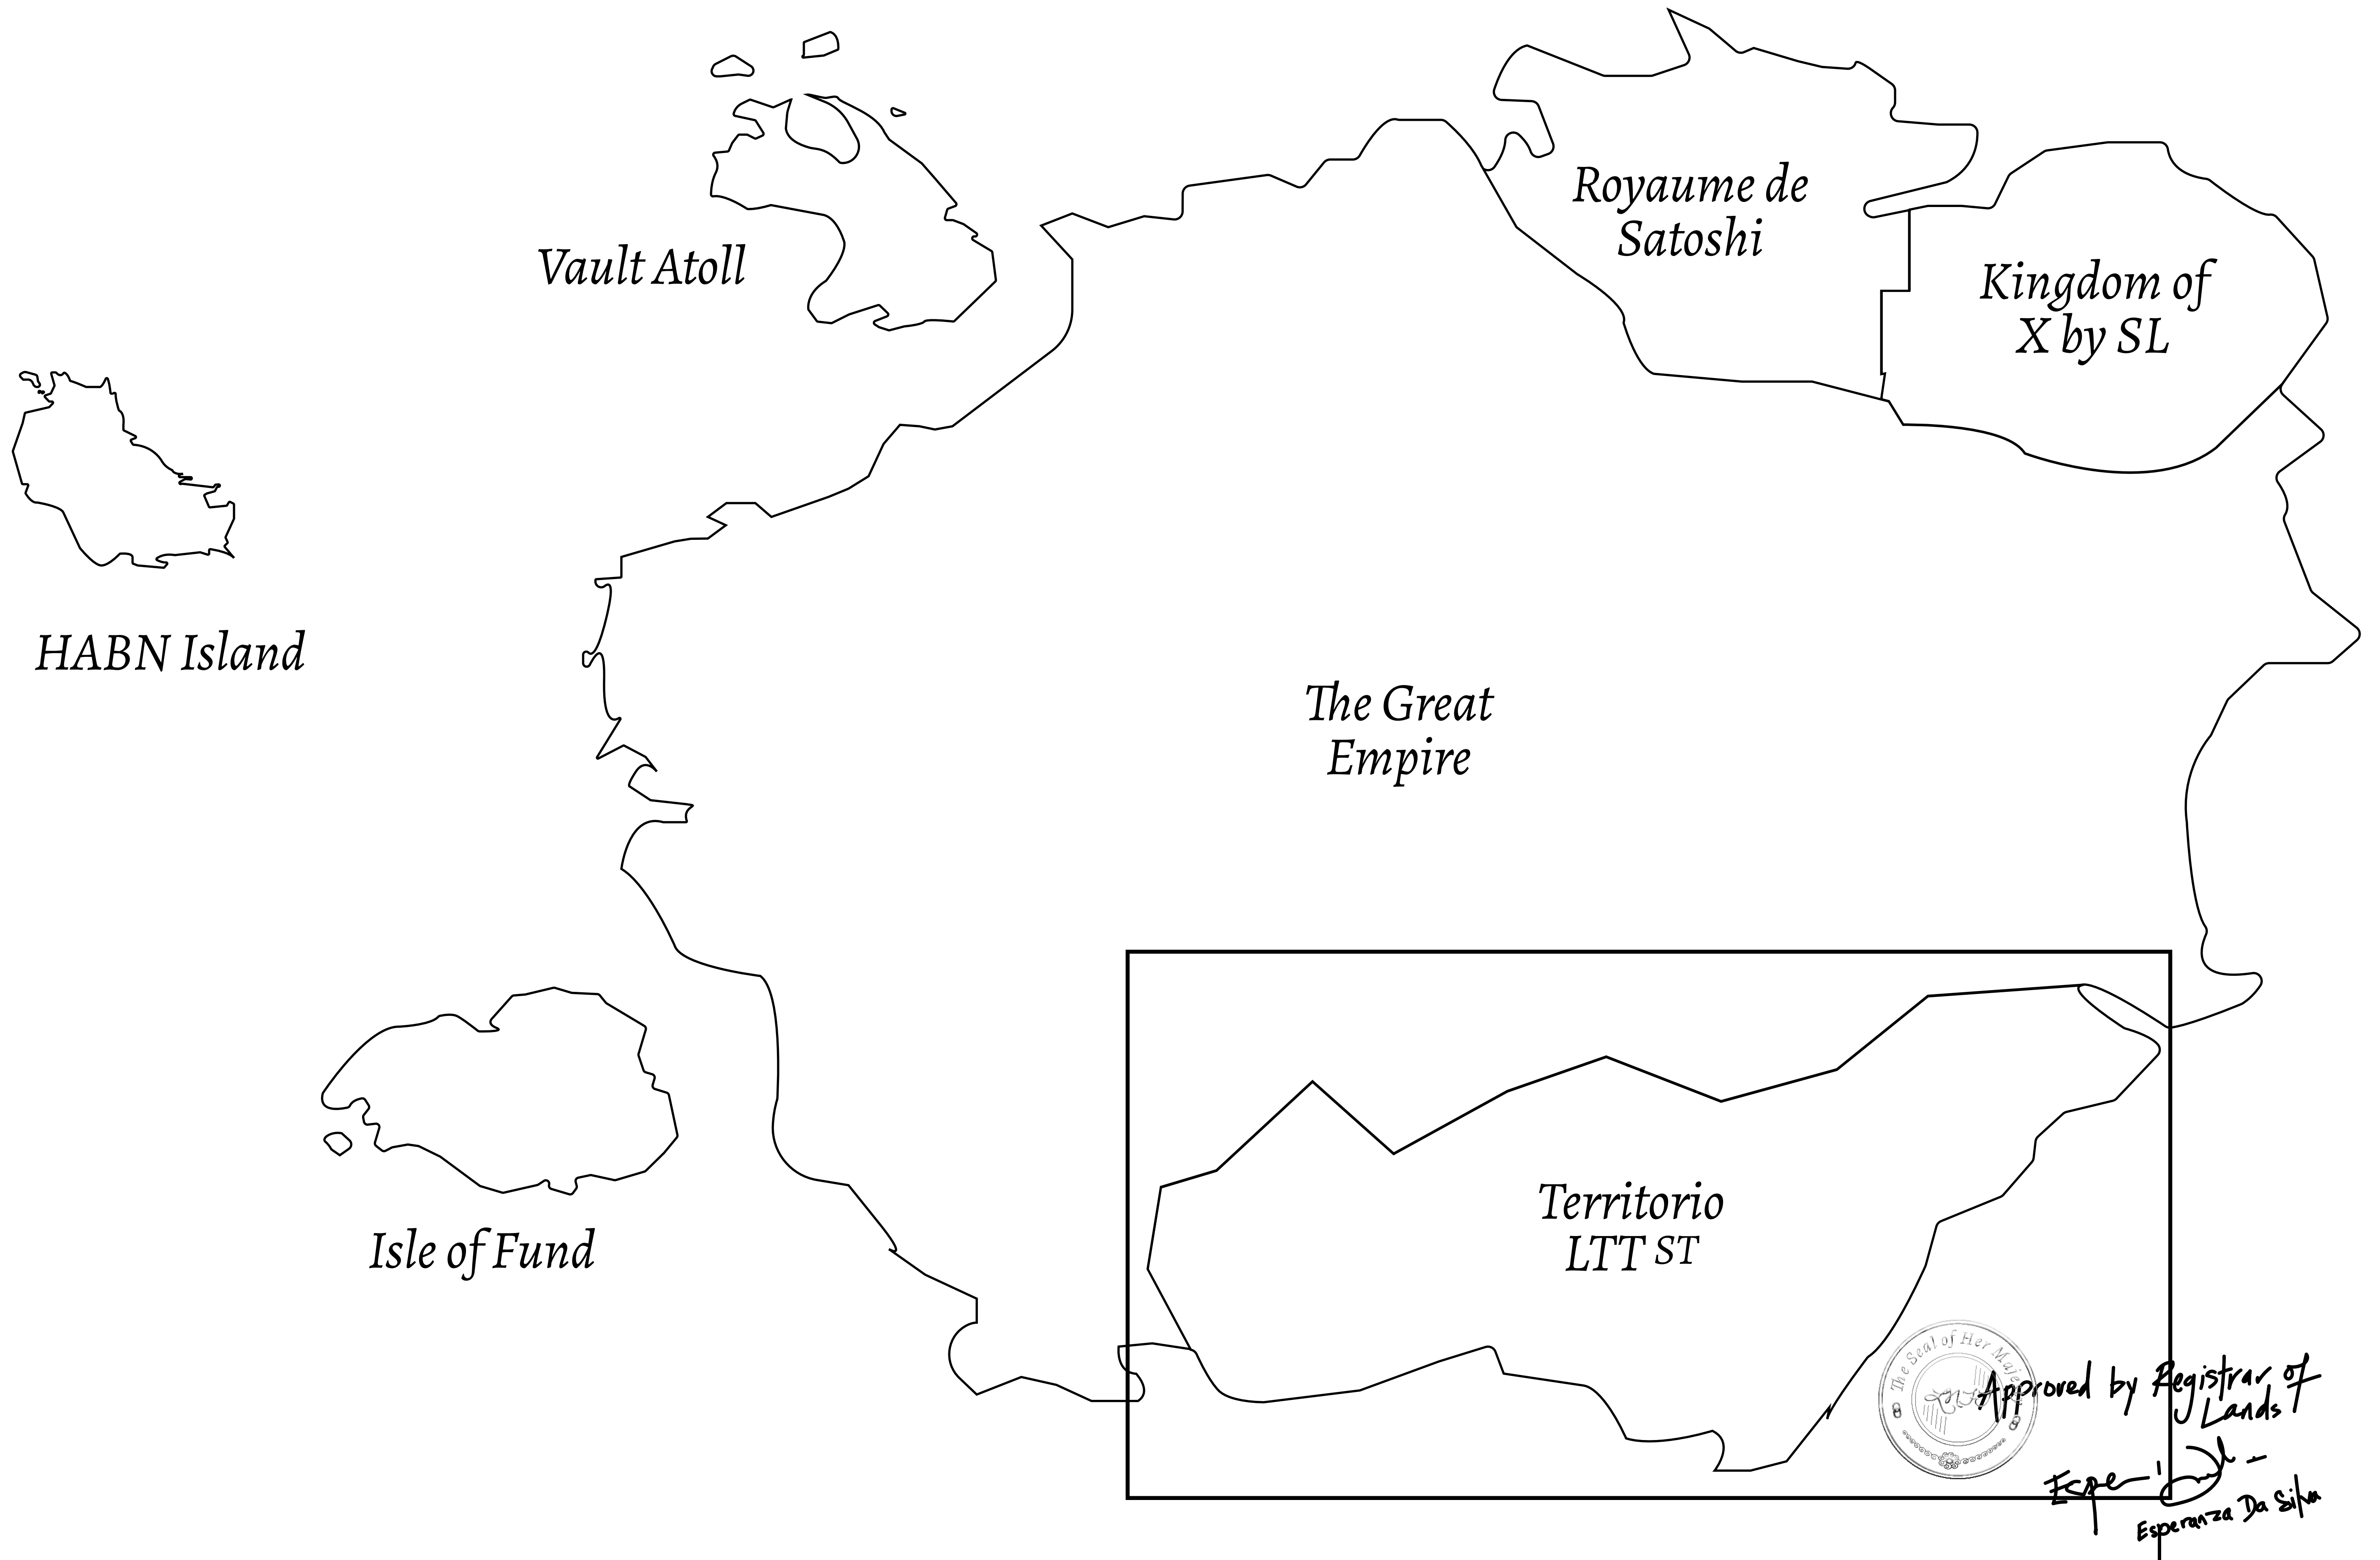

LOOT NFT WORLD

THE SPANISH ARMADA

The most flamboyant of all of the states, this Spanish-speaking territory houses a clash of cultures. From the LTT trades in the El Mercado district to the solicitations for invites to the Great Empire, and even the traveling Caravans, it is a transient place; people are always on the move on the way to the Great Empire or a trek through the Dividing Range to the Royaume De Satoshi. Commerce uses derivations of LTT such as LTTE, LTTB, and LTTTC.

GEOGRAPHY

COASTLINE	193.03 KM (119.94 MILES)
BORDERS	OCEAN, THE GREAT EMPIRE
HIGHEST POINT	MT ELEUTHERIA +1392 M
LOWEST POINT	PUERTO DE LTT 0 M
PLOTS	1045
SCALE	1:50000

H.M. LNFT Land Registry		TITLE NUMBER	
		T1000-221121	
ADMINISTRATIVE AREA	TERRITORIO LTT ST	ISSUED 22 November 2021 <i>bl.</i>	SCALE 1/50000
OWNER ENTITLEMENT	Type W-T: Share of 0.1% of all BUN sales (rewarded in Credits) plus 1% of all LTT redeemed based on number of NFT Stories minted; Mint 4 NFT Stories		

06

PLOT T1000

BOUNDARY: 2.05 KM

PLOT

OFFICIAL PERSPECTIVE SHEET FOR FILING
Indicate vantage point for each drawing. Copy and
mark each sheet required prior to filing.

Guide - Vantage point should be
indicated as shown in the diagram: