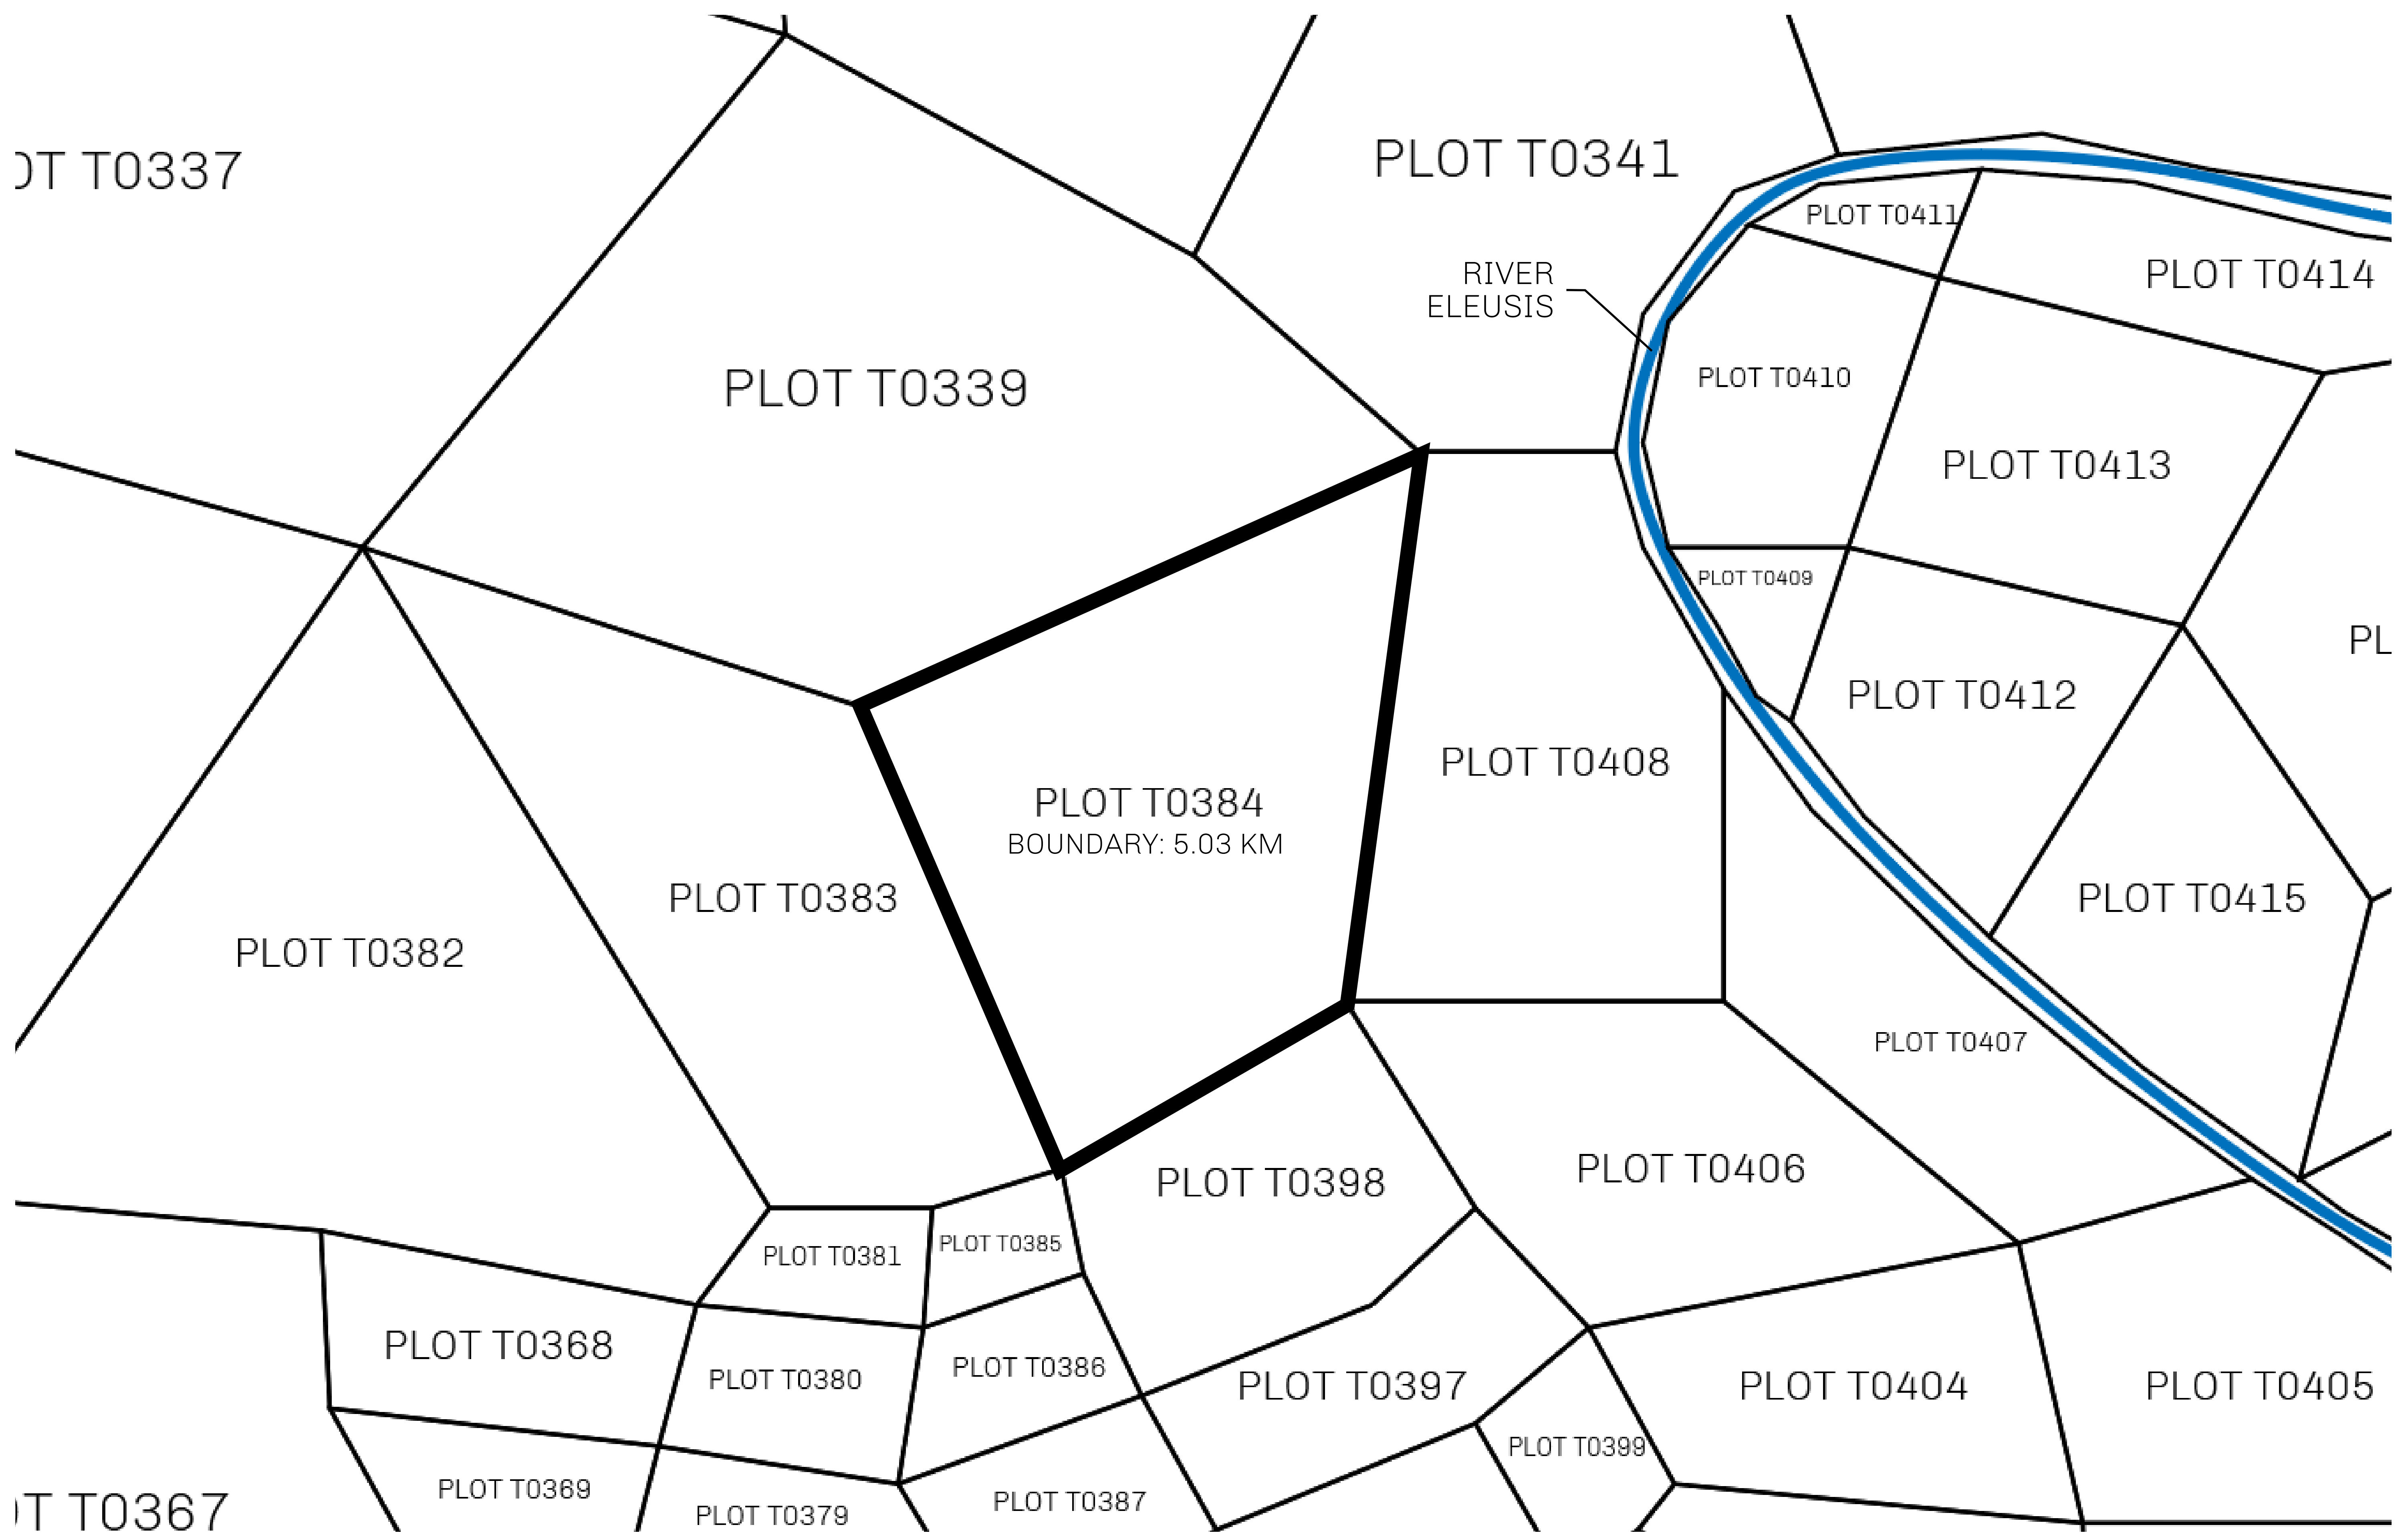

LOOT NFT WORLD

THE SPANISH ARMADA

The most flamboyant of all of the states, this Spanish-speaking territory houses a clash of cultures. From the LTT trades in the El Mercado district to the solicitations for invites to the Great Empire, and even the traveling Caravans, it is a transient place; people are always on the move on the way to the Great Empire or a trek through the Dividing Range to the Royaume De Satoshi. Commerce uses derivations of LTT such as LTTE, LTTB, and LTTTC.

GEOGRAPHY

COASTLINE	193.03 KM (119.94 MILES)
BORDERS	OCEAN, THE GREAT EMPIRE
HIGHEST POINT	MT ELEUTHERIA +1392 M
LOWEST POINT	PUERTO DE LTT 0 M
PLOTS	1045
SCALE	1:50000

H.M. LNFT Land Registry		TITLE NUMBER	
		T0384-221121	
ADMINISTRATIVE AREA	TERRITORIO LTT ST	ISSUED 22 November 2021 <i>bl.</i>	SCALE 1/50000
OWNER ENTITLEMENT	Type W-T: Share of 0.1% of all BUN sales (rewarded in Credits) plus 1% of all LTT redeemed based on number of NFT Stories minted; Mint 4 NFT Stories		

OFFICIAL PERSPECTIVE SHEET FOR FILING
Indicate vantage point for each drawing. Copy and mark each sheet required prior to filing.

Guide - Vantage point should be indicated as shown in the diagram: