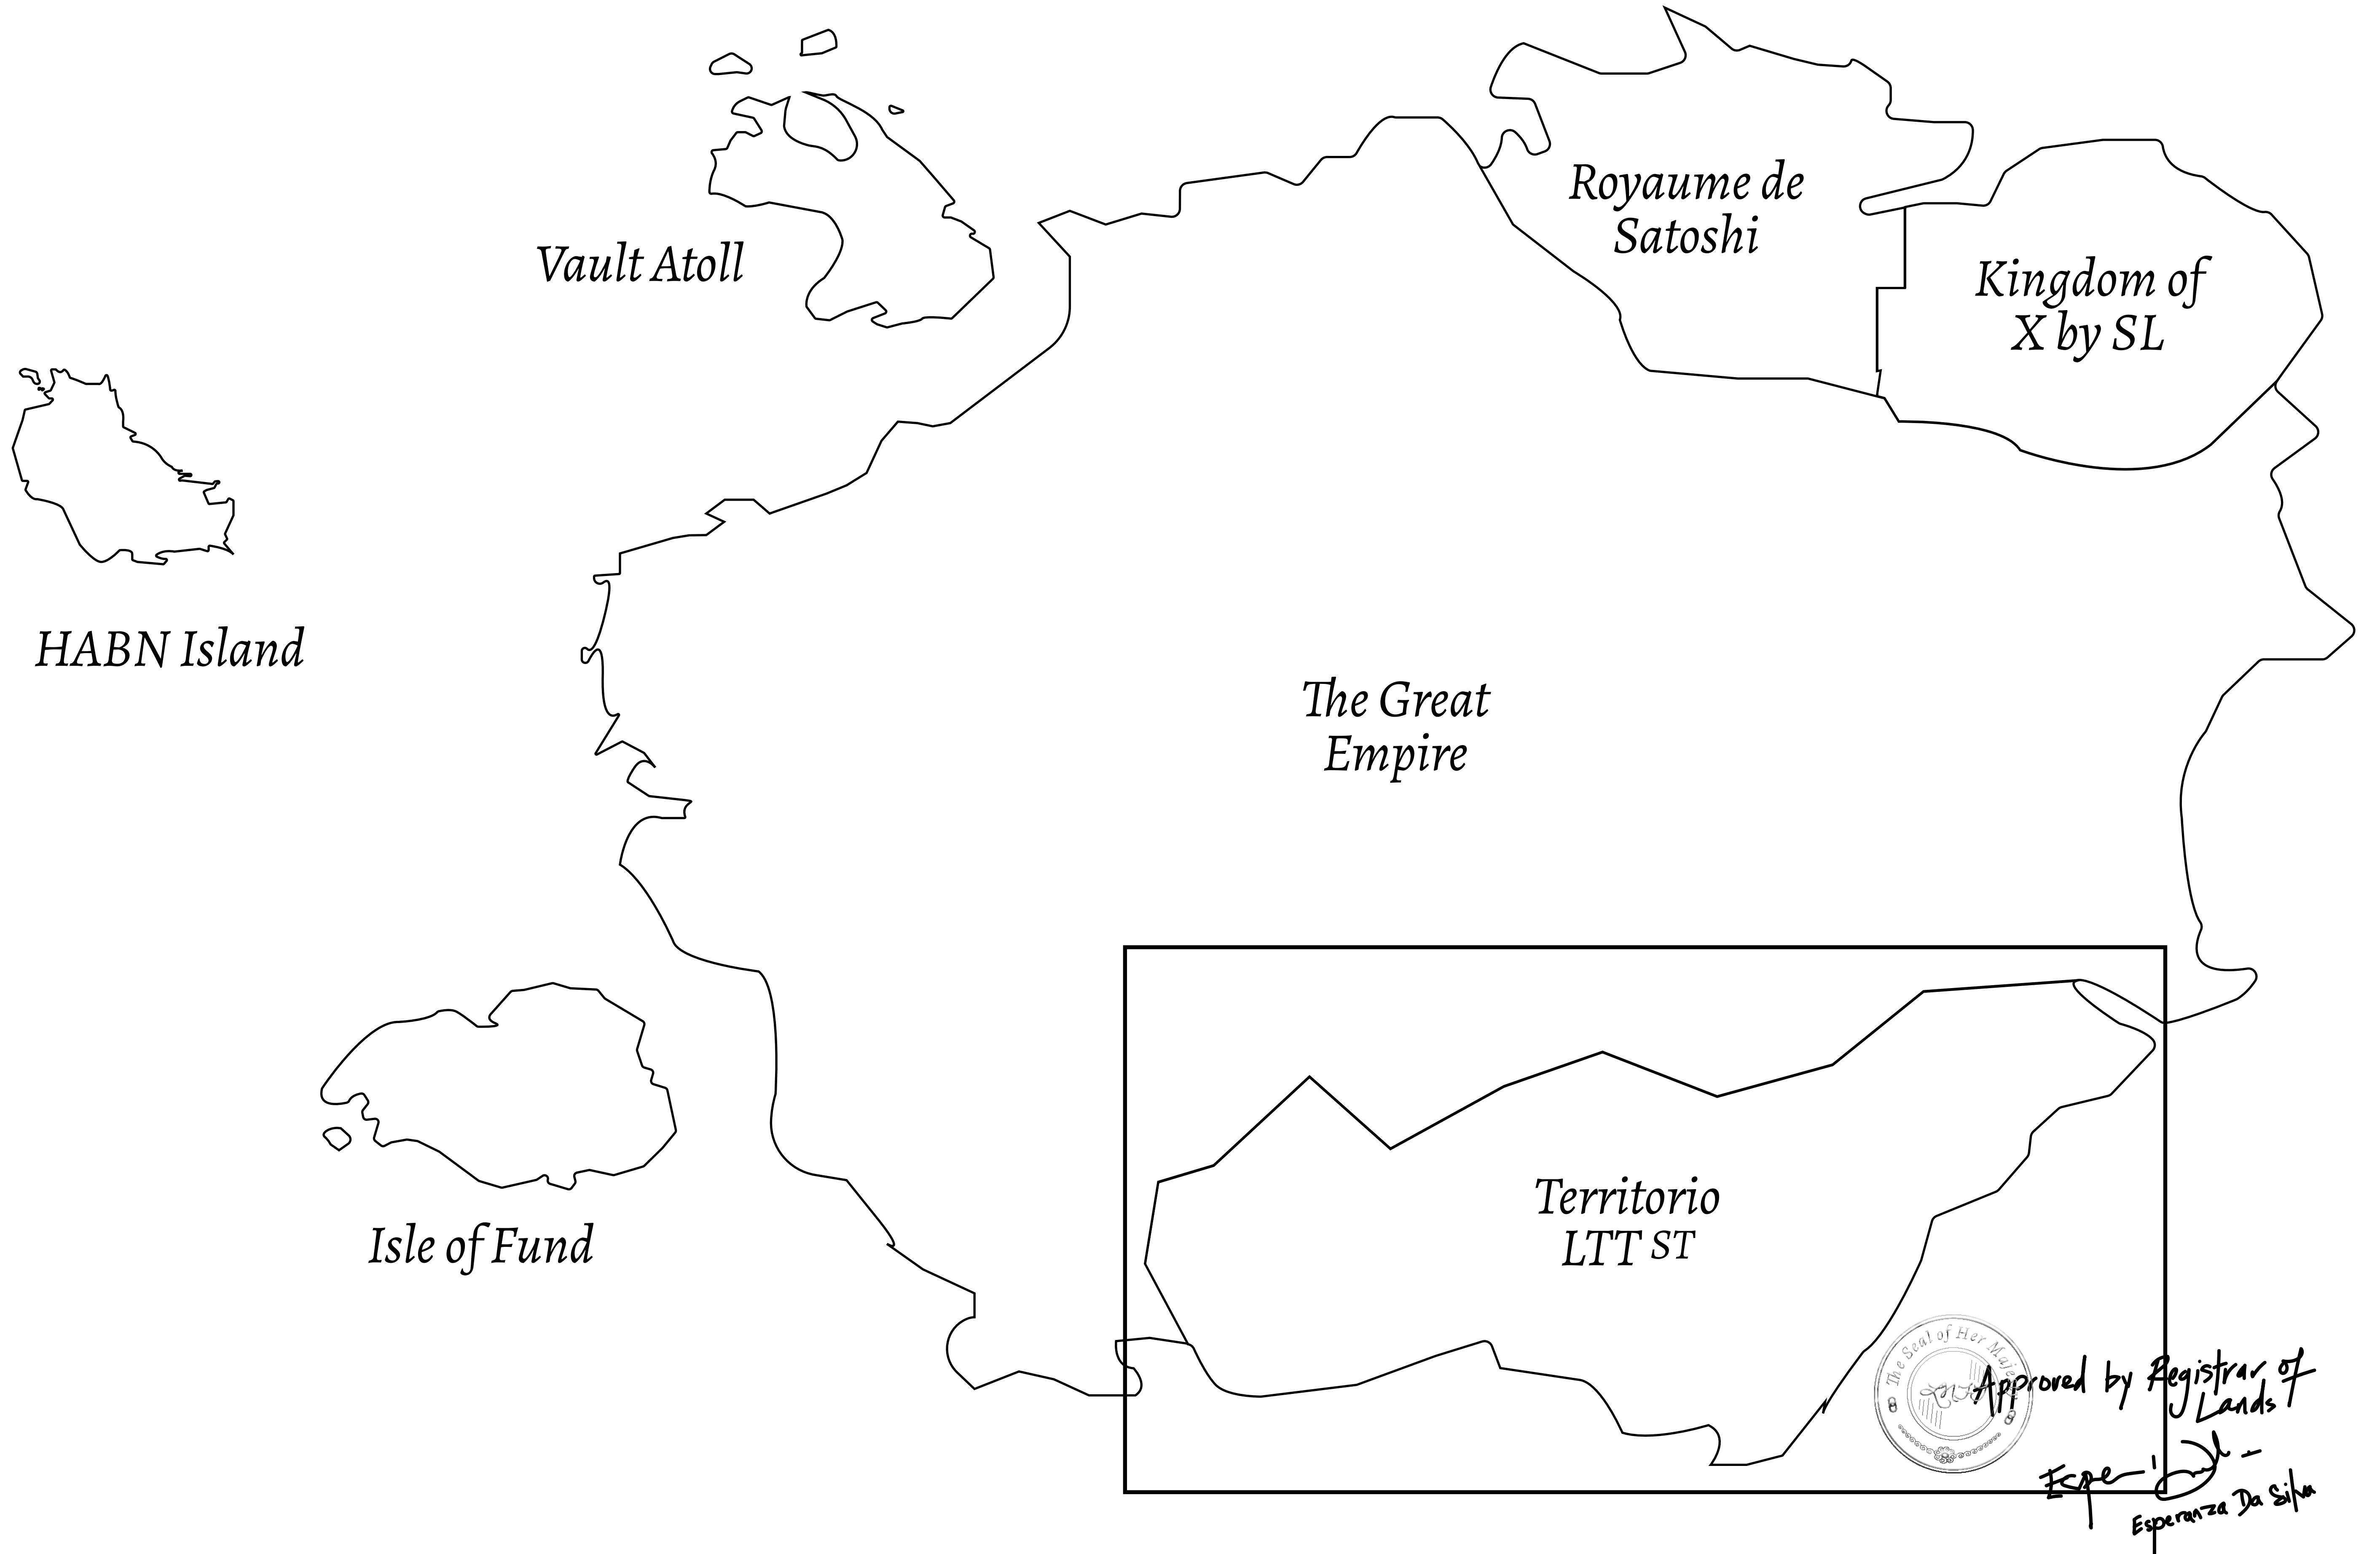

LOOT NFT WORLD

THE SPANISH ARMADA

The most flamboyant of all of the states, this Spanish-speaking territory houses a clash of cultures. From the LTT trades in the El Mercado district to the solicitations for invites to the Great Empire, and even the traveling Caravans, it is a transient place; people are always on the move on the way to the Great Empire or a trek through the Dividing Range to the Royaume De Satoshi. Commerce uses derivations of LTT such as LTTE, LTTB, and LTTTC.

GEOGRAPHY

COASTLINE	193.03 KM (119.94 MILES)
BORDERS	OCEAN, THE GREAT EMPIRE
HIGHEST POINT	MT ELEUTHERIA +1392 M
LOWEST POINT	PUERTO DE LTT 0 M
PLOTS	1045
SCALE	1:50000

H.M. LNFT Land Registry		TITLE NUMBER	
		T0384-221121	
ADMINISTRATIVE AREA	TERRITORIO LTT ST	ISSUED 22 November 2021 <i>bl.</i>	SCALE 1/50000
OWNER ENTITLEMENT	Type W-T: Share of 0.1% of all BUN sales (rewarded in Credits) plus 1% of all LTT redeemed based on number of NFT Stories minted; Mint 4 NFT Stories		