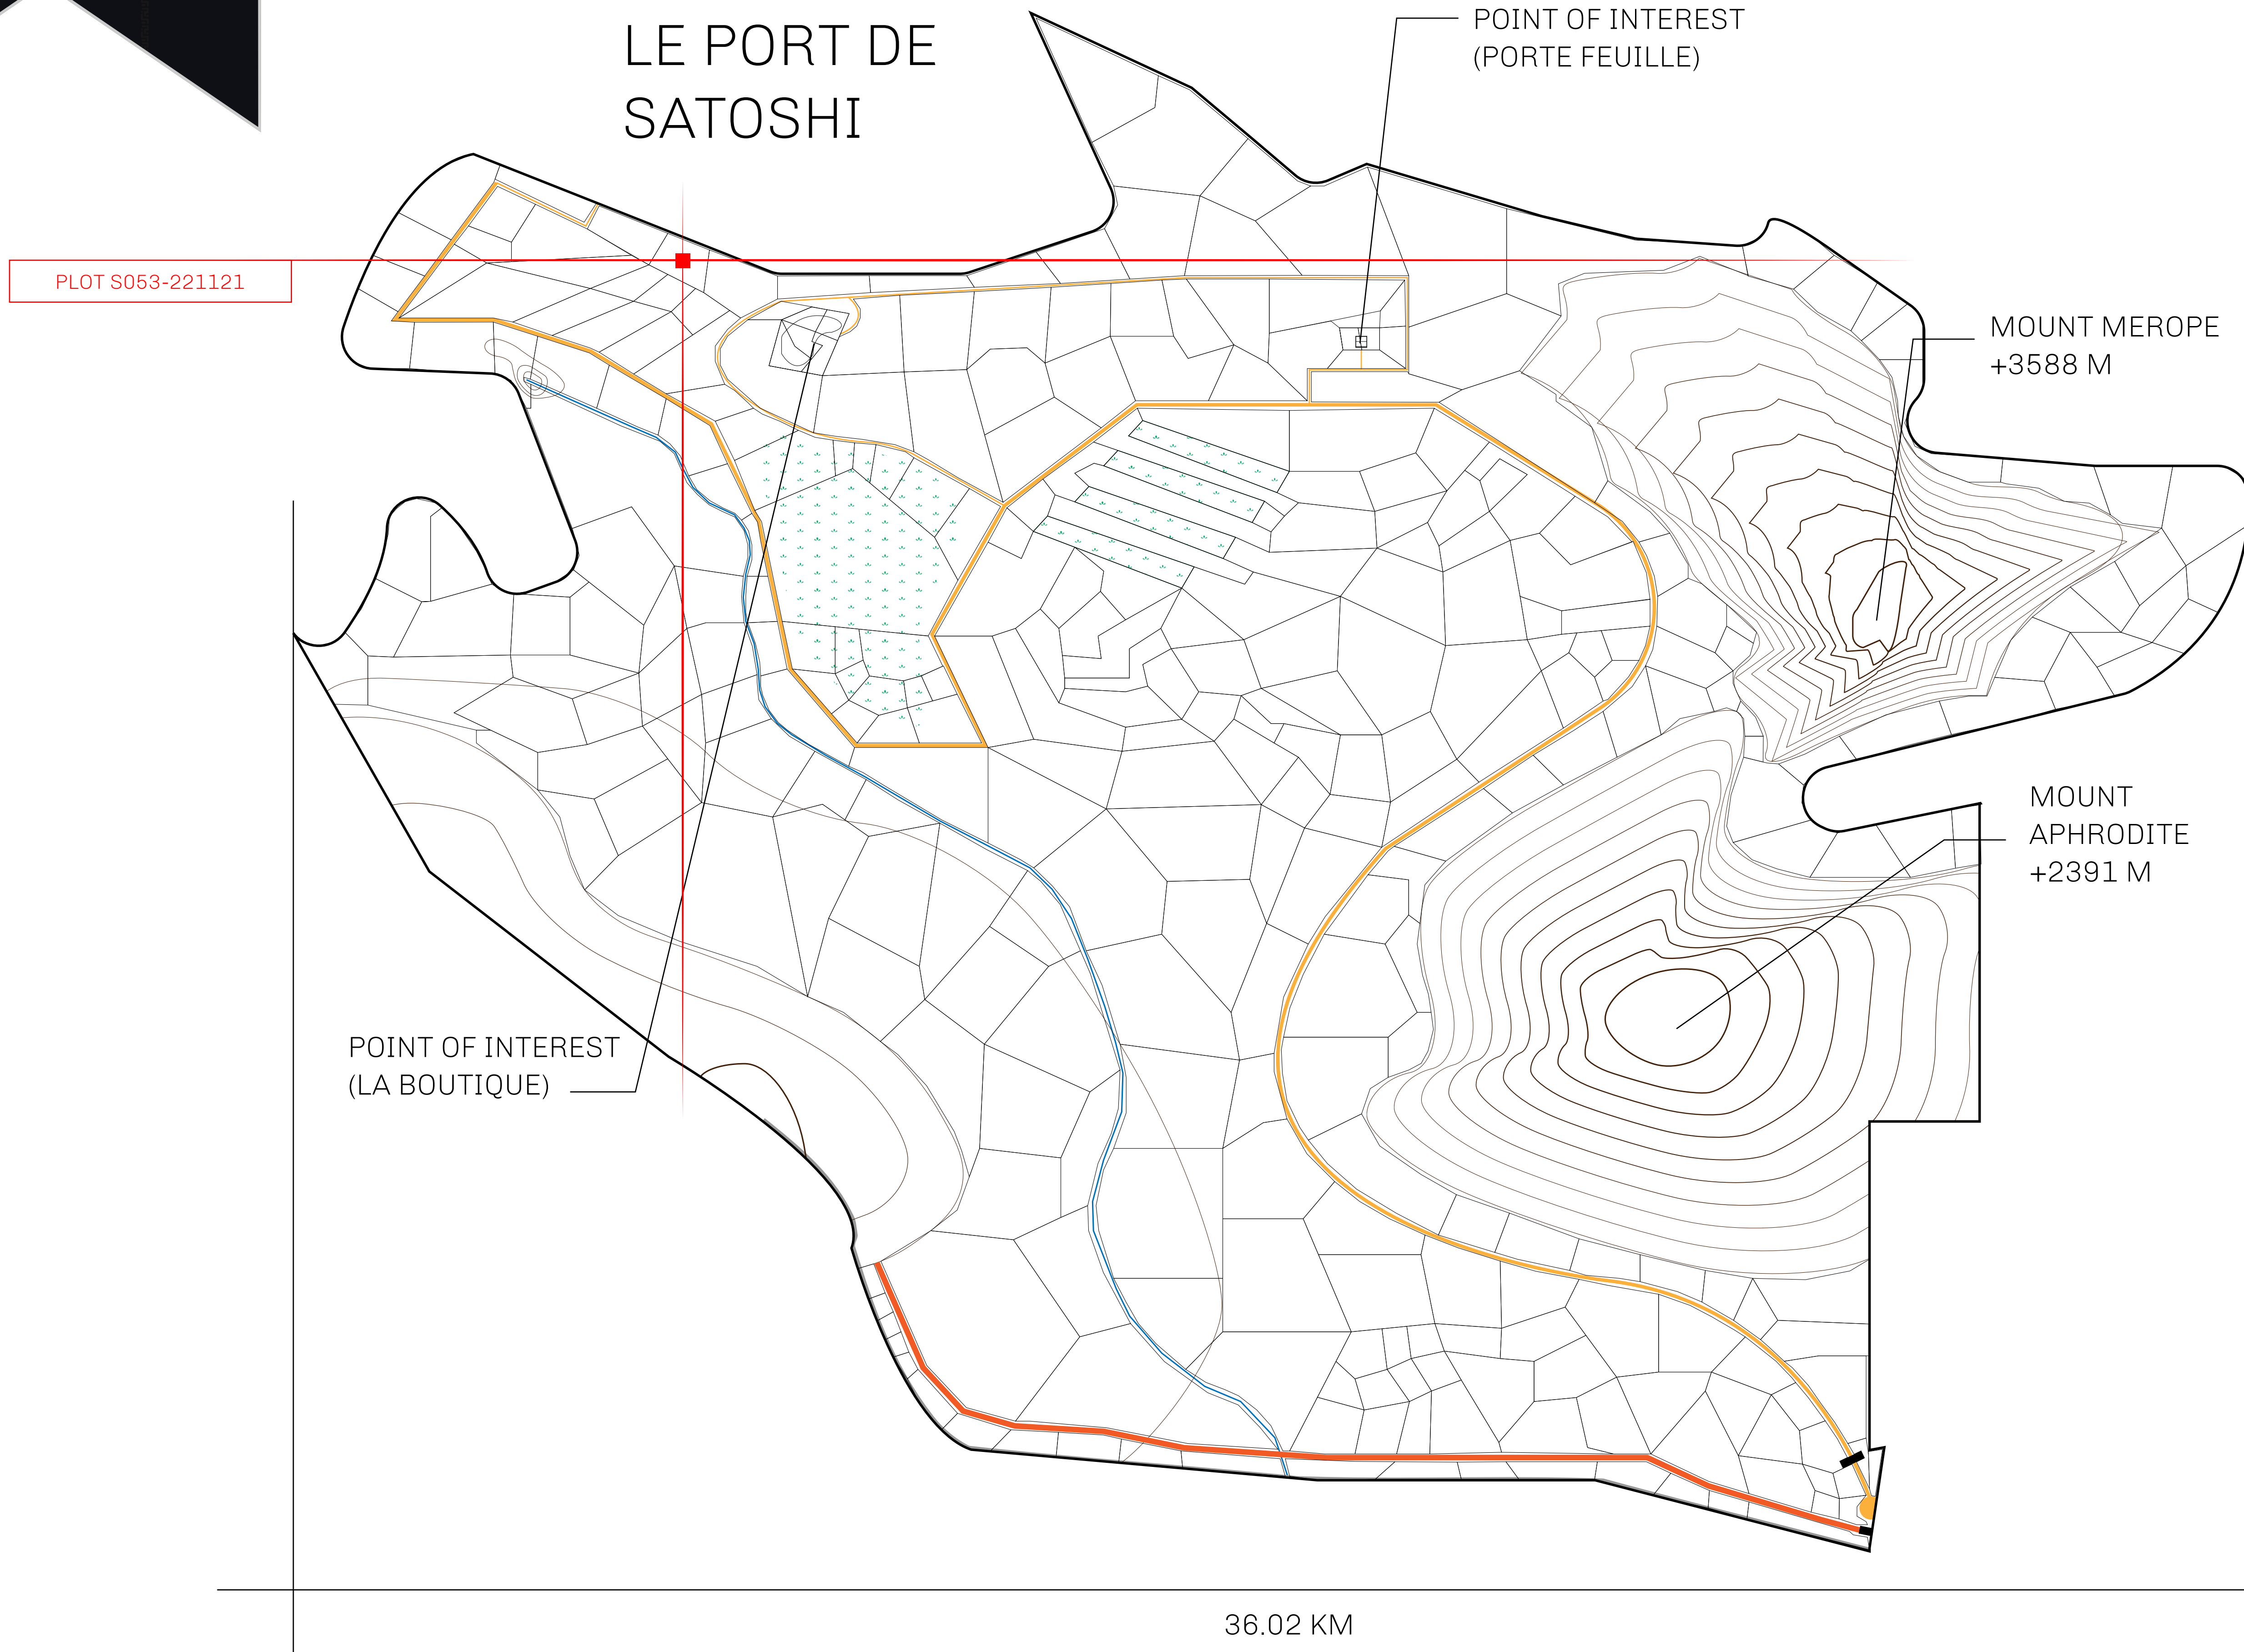

LOOT NFT WORLD

LES SULTANS

A place of stunning beauty, Le Royaume is known for its exquisite shopping, parks, and grand boulevards. Satoshi's Lounge (the area of La Boutique and Porte Feuille) offers limited-edition and unique items only available for sale in LTT. Land, all sorts of embellishments, and widgets are sold exclusively here. All items are offered first on auction for 24 hours (with a reserve price), and if the reserve is not met, they are listed in a buy-it-now format (reserve price, plus 10%).

GEOGRAPHY

COASTLINE	131 KM (81.40 MILES)
BORDERS	OCEAN, THE GREAT EMPIRE, X BY SL
HIGHEST POINT	MOUNT MEROPE +3588 M
LOWEST POINT	THE PORT OF SATOSHI 0 M
PLOTS	331
SCALE	1:50000

LE PORT DE SATOSHI

H.M. LNFT Land Registry		TITLE NUMBER	
		S053-221121	
ADMINISTRATIVE AREA	ROYAUME DE SATOSHI	ISSUED 22 November 2021 <i>bl.</i>	SCALE 1/50000
OWNER ENTITLEMENT	Type W-SL: Share of 1% of all LTT redeemed based on number of NFT Stories minted; Mint 4 NFT Stories		

S058

OCEAN

PLOT S053
BOUNDARY: 3.37 KM

T S054

PLOT S052

PLOT S

OFFICIAL PERSPECTIVE SHEET FOR FILING
Indicate vantage point for each drawing. Copy and
mark each sheet required prior to filing.

Guide - Vantage point should be
indicated as shown in the diagram: