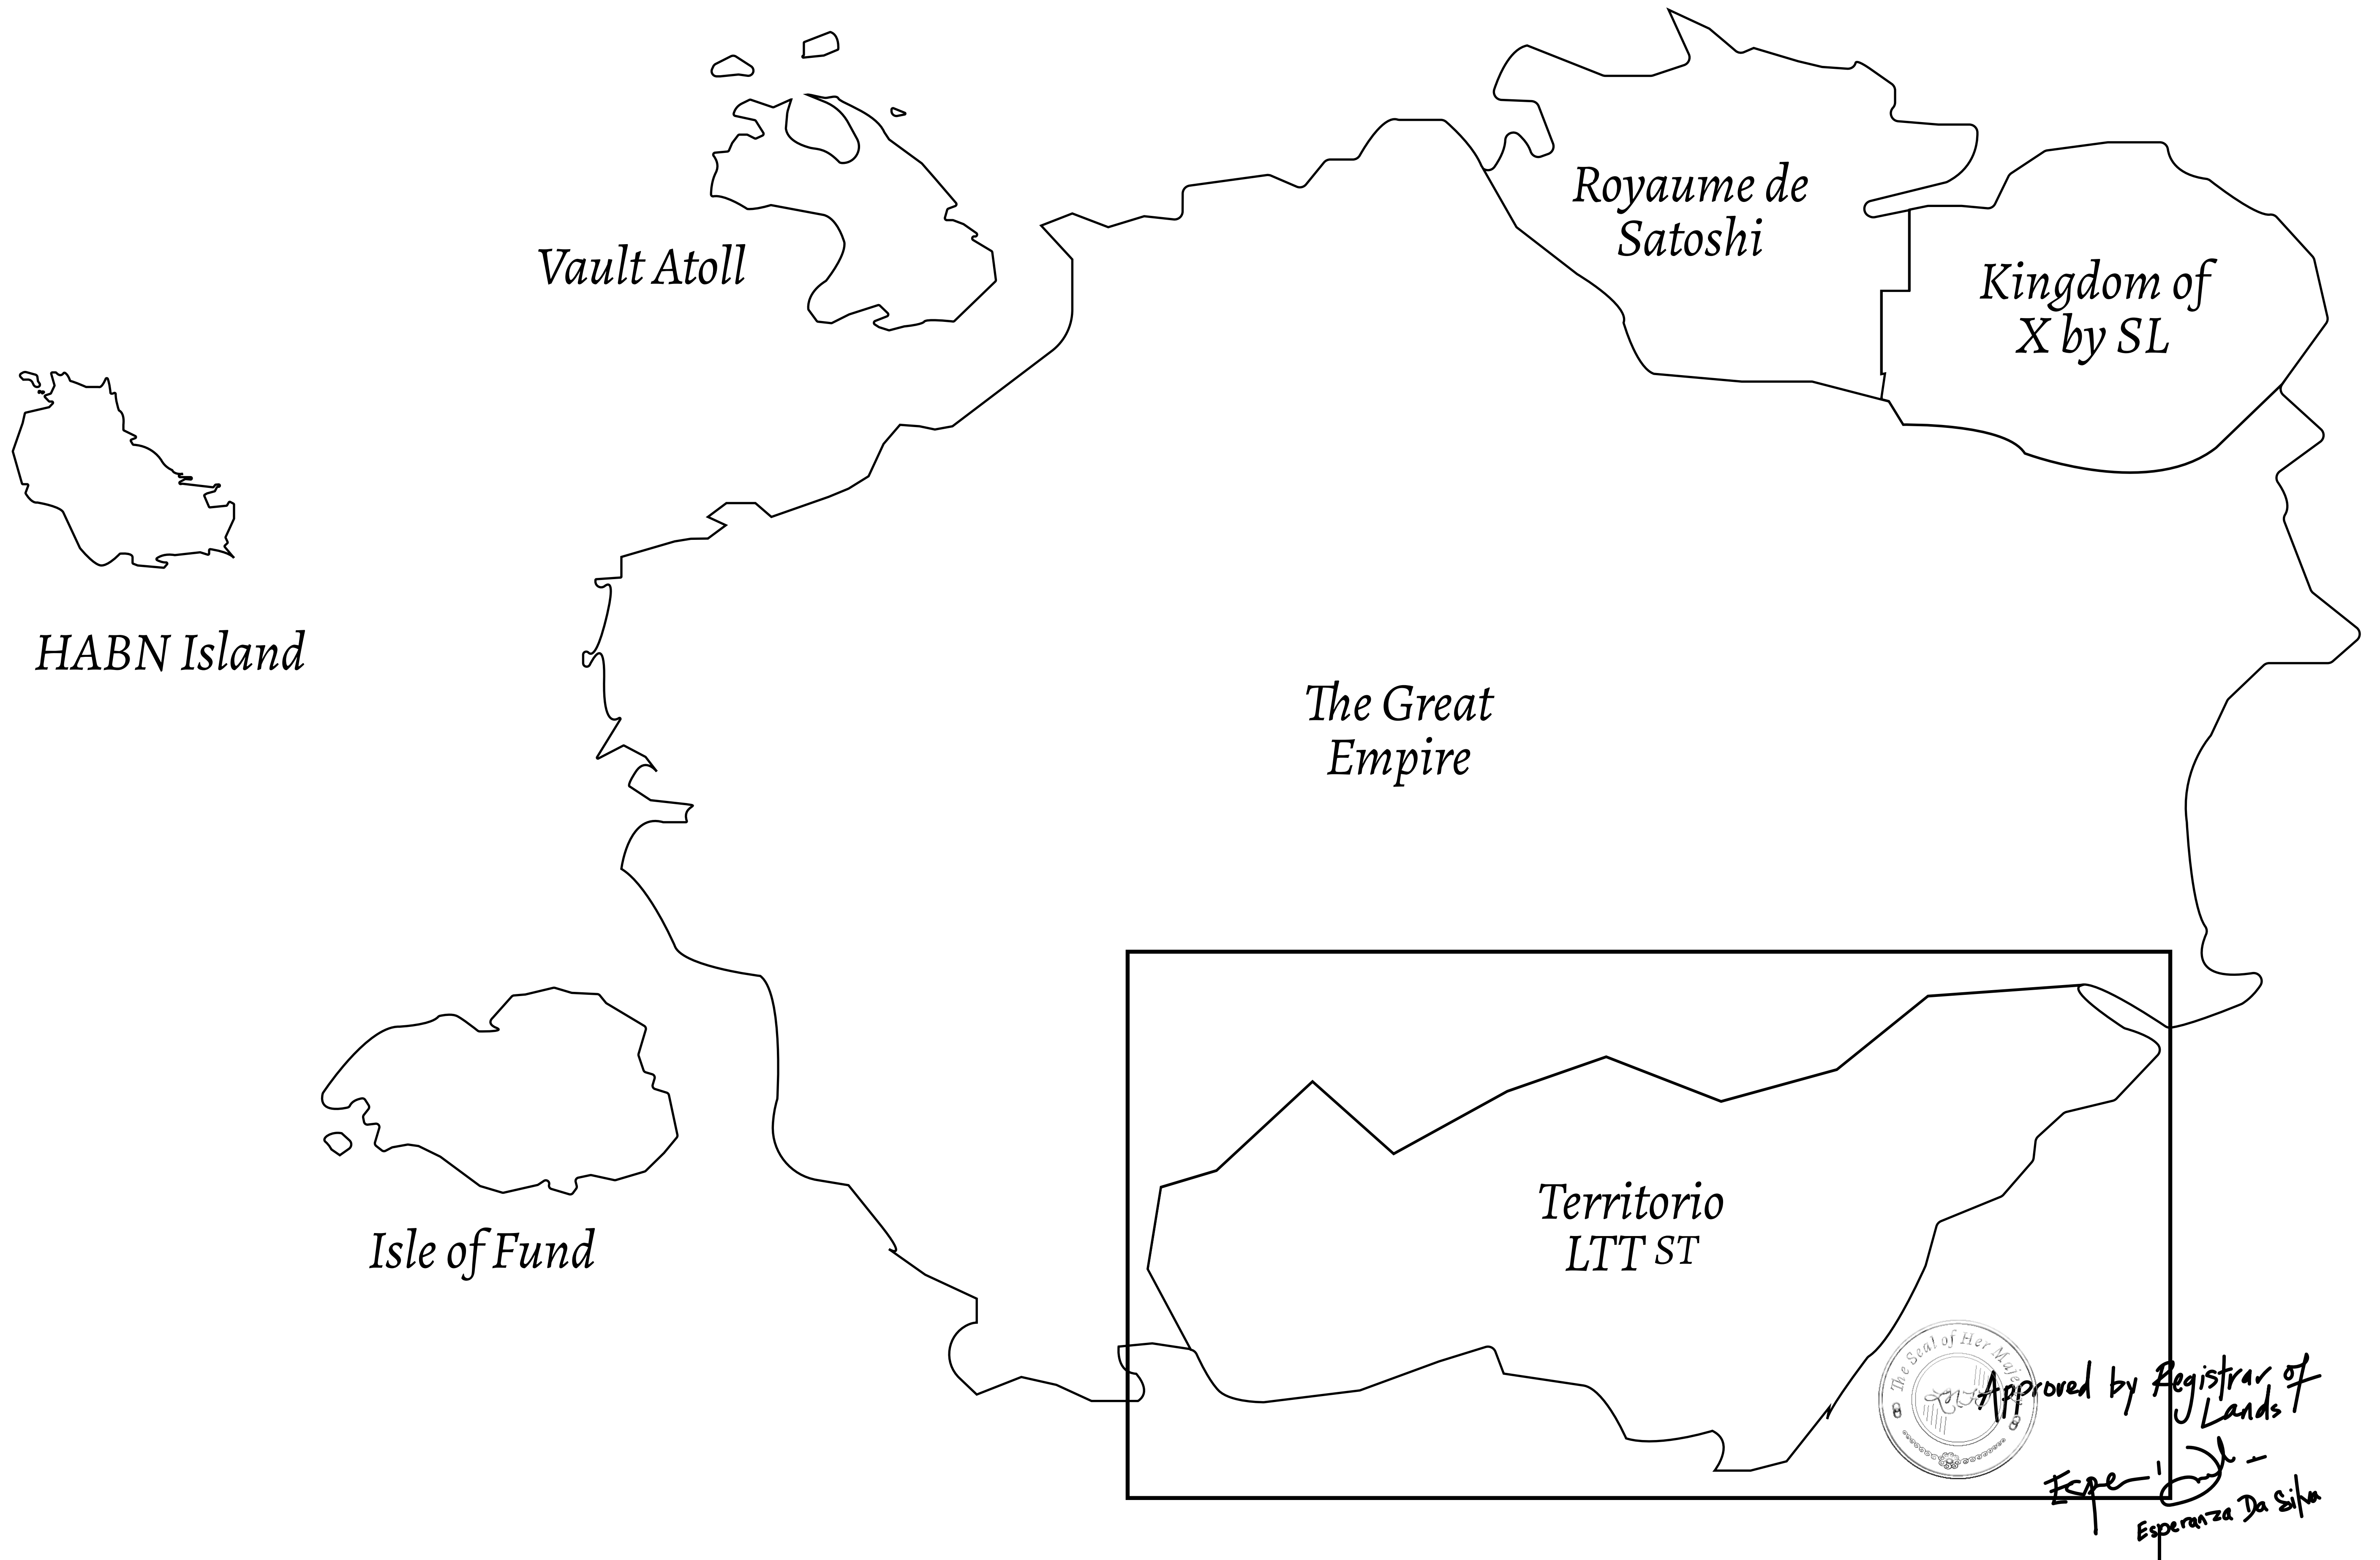

LOOT NFT WORLD

THE SPANISH ARMADA

The most flamboyant of all of the states, this Spanish-speaking territory houses a clash of cultures. From the LTT trades in the El Mercado district to the solicitations for invites to the Great Empire, and even the traveling Caravans, it is a transient place; people are always on the move on the way to the Great Empire or a trek through the Dividing Range to the Royaume De Satoshi. Commerce uses derivations of LTT such as LTTE, LTTB, and LTTTC.

GEOGRAPHY

COASTLINE	193.03 KM (119.94 MILES)
BORDERS	OCEAN, THE GREAT EMPIRE
HIGHEST POINT	MT ELEUTHERIA +1392 M
LOWEST POINT	PUERTO DE LTT 0 M
PLOTS	1045
SCALE	1:50000

H.M. LNFT Land Registry		TITLE NUMBER T1019-221121	
ADMINISTRATIVE AREA	TERRITORIO LTT ST	ISSUED 22 November 2021 <i>bl.</i>	SCALE 1/50000
OWNER ENTITLEMENT	Type W-T: Share of 0.1% of all BUN sales (rewarded in Credits) plus 1% of all LTT redeemed based on number of NFT Stories minted; Mint 4 NFT Stories		

024

98

PLOT T1023

PLOT T1019
BOUNDARY: 1.47 KM

PLOT T1020

PLOT T101

OT T1021

PI OT T1000