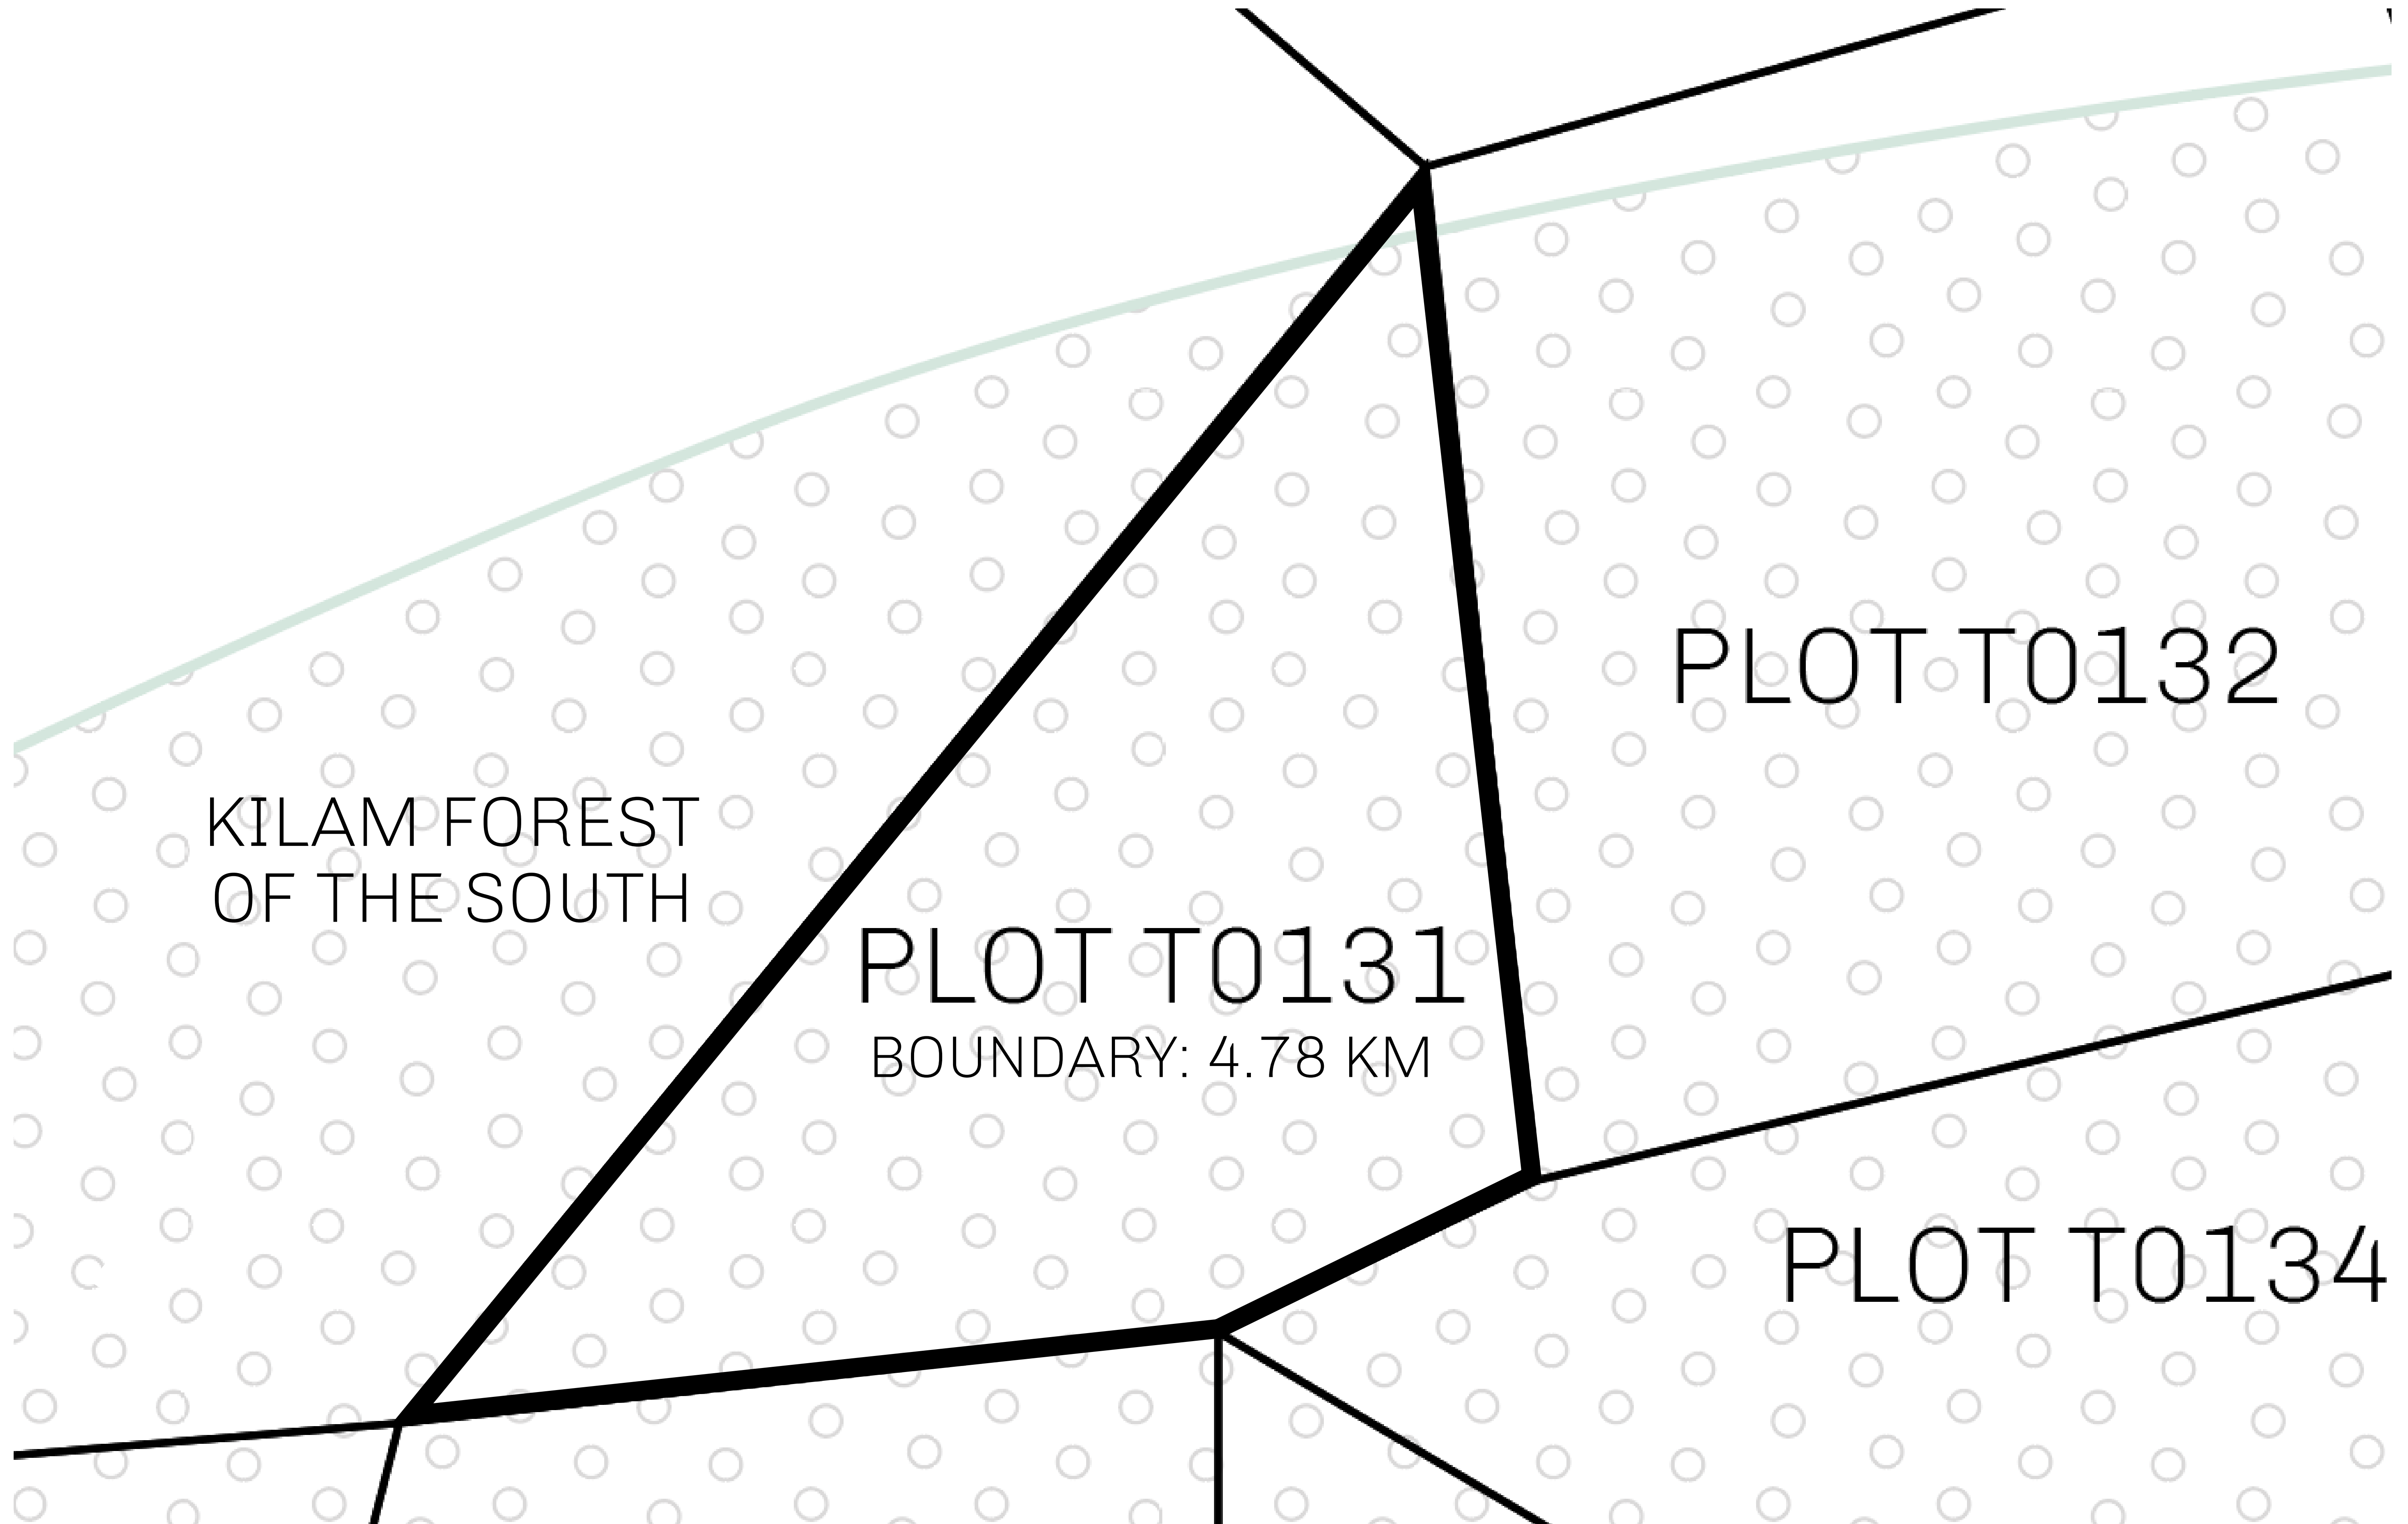

LOOT NFT WORLD

THE SPANISH ARMADA

The most flamboyant of all of the states, this Spanish-speaking territory houses a clash of cultures. From the LTT trades in the El Mercado district to the solicitations for invites to the Great Empire, and even the traveling Caravans, it is a transient place; people are always on the move on the way to the Great Empire or a trek through the Dividing Range to the Royaume De Satoshi. Commerce uses derivations of LTT such as LTTE, LTTB, and LTTC.

GEOGRAPHY

COASTLINE	193.03 KM (119.94 MILES)
BORDERS	OCEAN, THE GREAT EMPIRE
HIGHEST POINT	MT ELEUTHERIA +1392 M
LOWEST POINT	PUERTO DE LTT 0 M
PLOTS	1045
SCALE	1:50000

H.M. LNFT Land Registry		TITLE NUMBER	
		T0131-221121	
ADMINISTRATIVE AREA	TERRITORIO LTT ST	ISSUED 22 November 2021 <i>BJ.</i>	SCALE 1/50000
OWNER ENTITLEMENT	Type W-T: Share of 0.1% of all BUN sales (rewarded in Credits) plus 1% of all LTT redeemed based on number of NFT Stories minted; Mint 4 NFT Stories		

OFFICIAL PERSPECTIVE SHEET FOR FILING
Indicate vantage point for each drawing. Copy and mark each sheet required prior to filing.

Guide - Vantage point should be indicated as shown in the diagram: