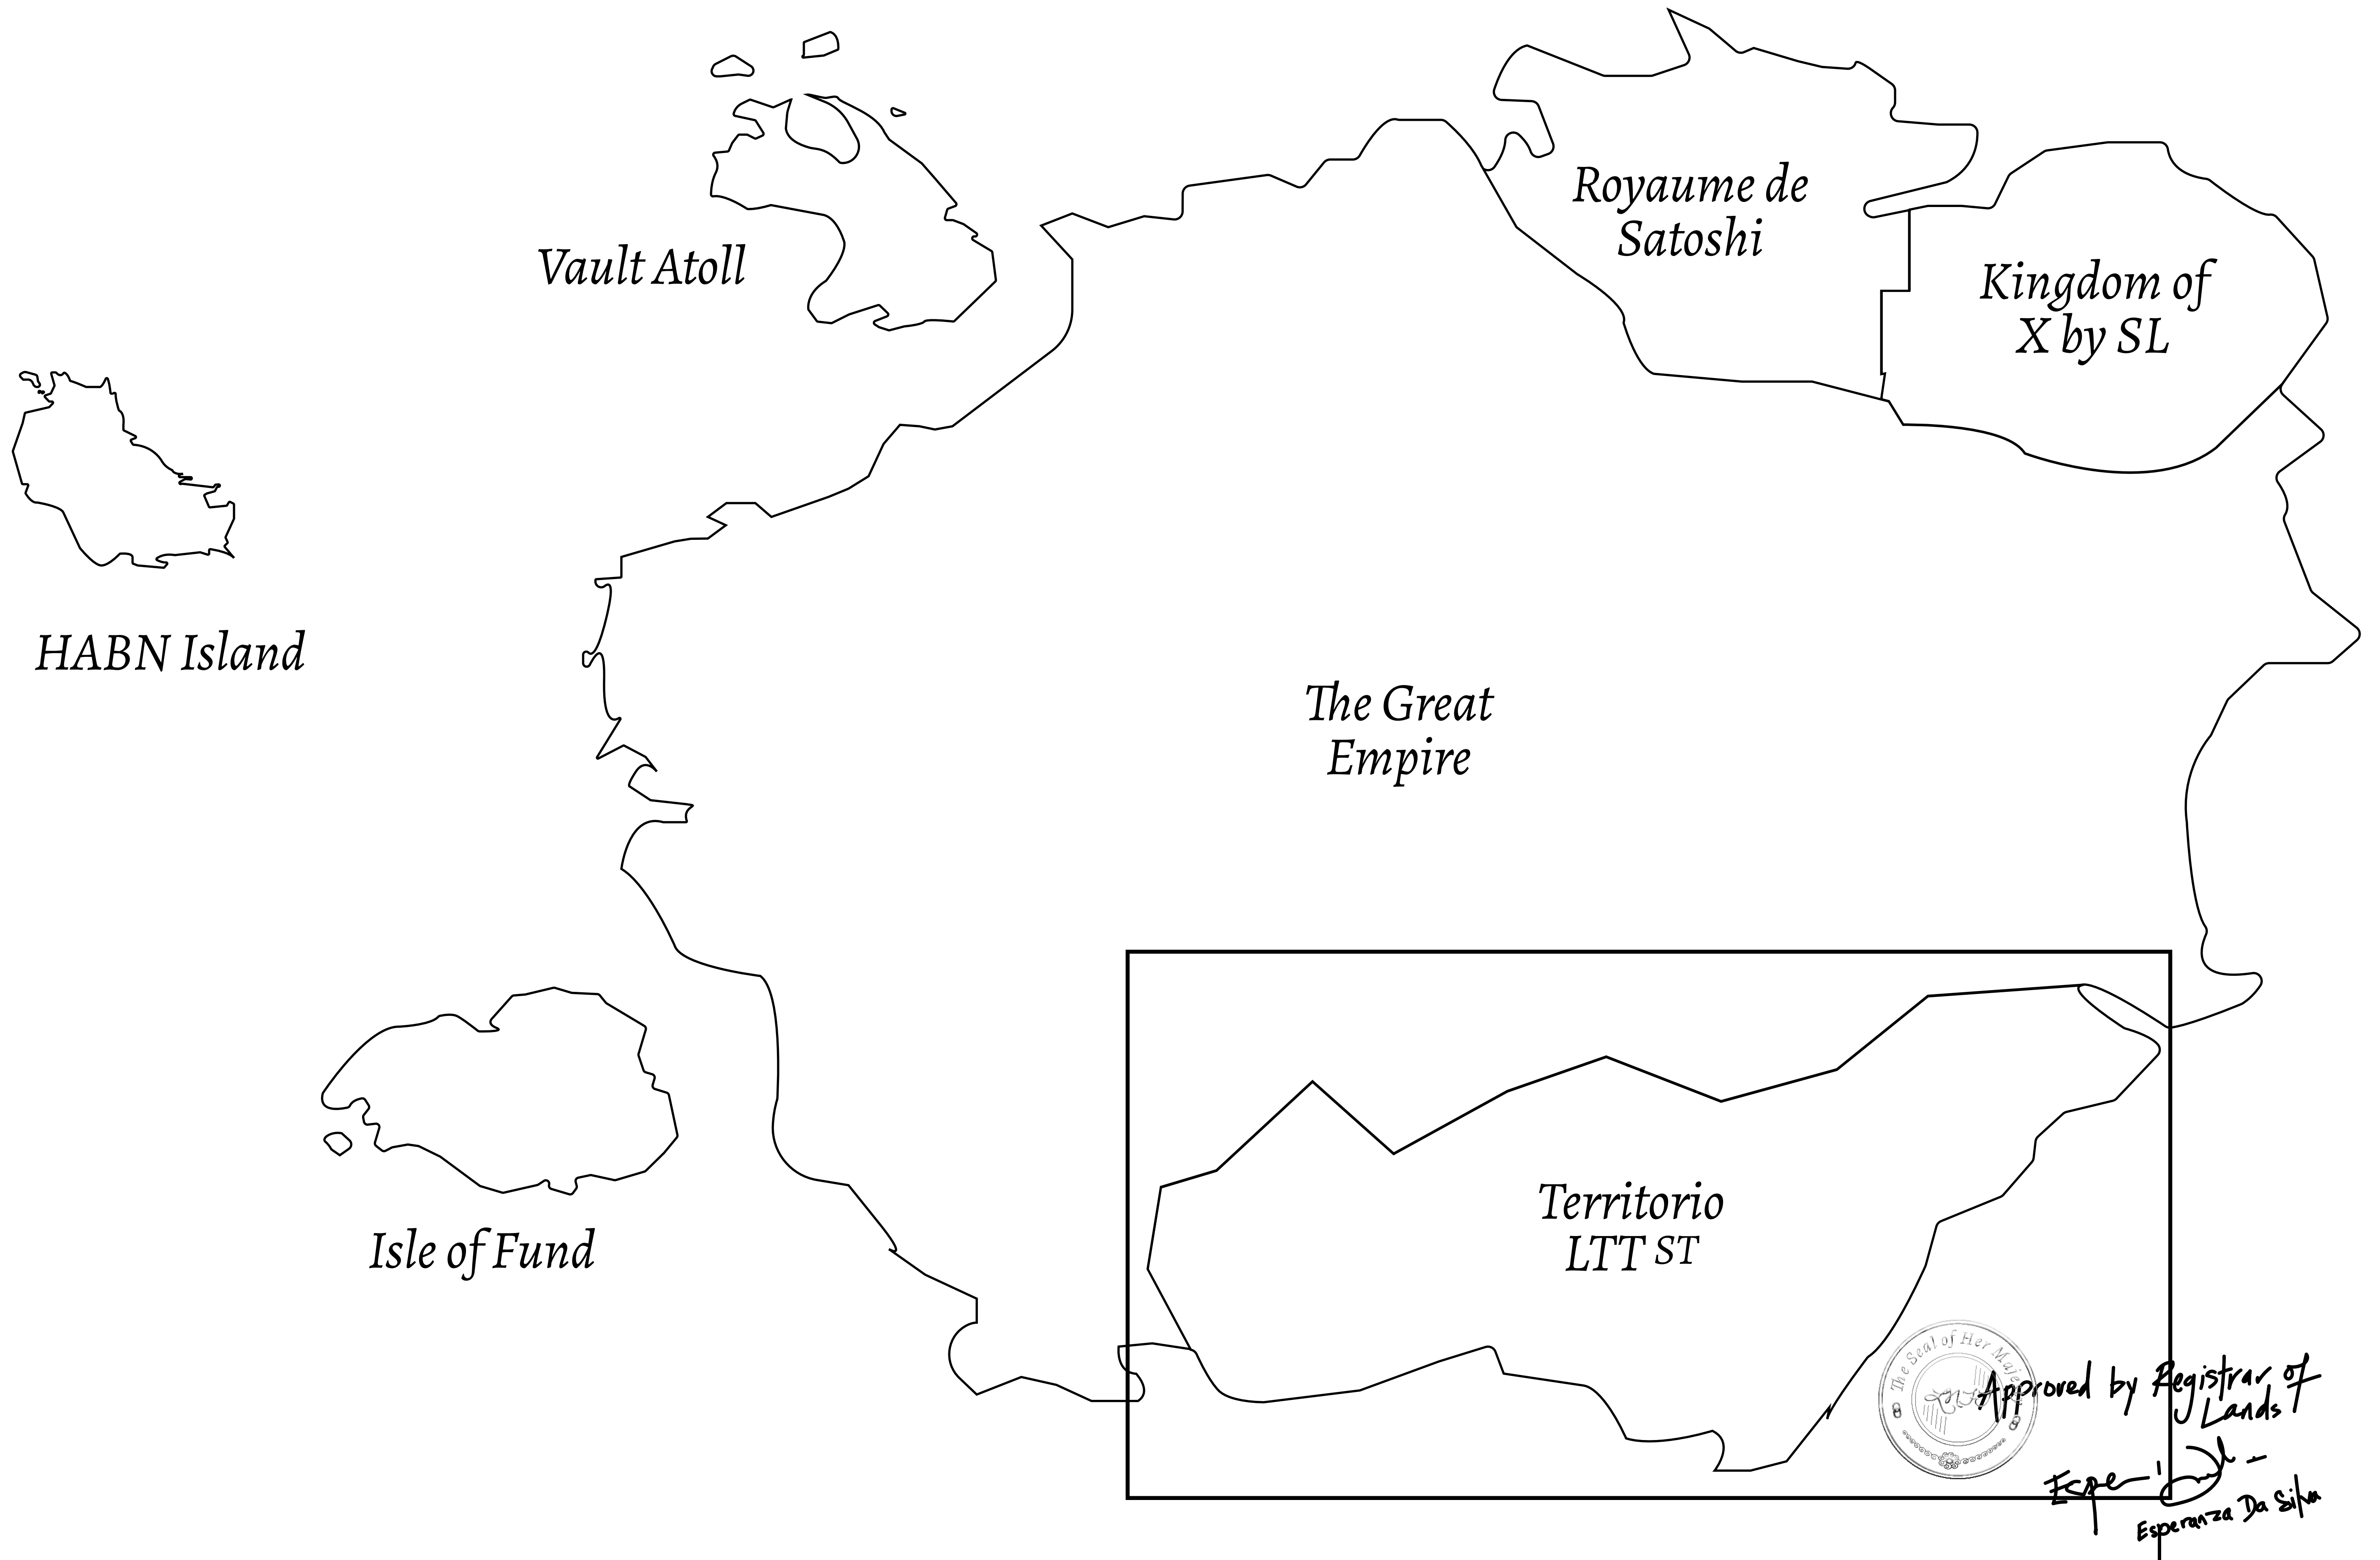

LOOT NFT WORLD

THE SPANISH ARMADA

The most flamboyant of all of the states, this Spanish-speaking territory houses a clash of cultures. From the LTT trades in the El Mercado district to the solicitations for invites to the Great Empire, and even the traveling Caravans, it is a transient place; people are always on the move on the way to the Great Empire or a trek through the Dividing Range to the Royaume De Satoshi. Commerce uses derivations of LTT such as LTTE, LTTB, and LTTC.

GEOGRAPHY

COASTLINE	193.03 KM (119.94 MILES)
BORDERS	OCEAN, THE GREAT EMPIRE
HIGHEST POINT	MT ELEUTHERIA +1392 M
LOWEST POINT	PUERTO DE LTT 0 M
PLOTS	1045
SCALE	1:50000

H.M. LNFT Land Registry		TITLE NUMBER	
		T0131-221121	
ADMINISTRATIVE AREA	TERRITORIO LTT ST	ISSUED 22 November 2021 <i>BJ.</i>	SCALE 1/50000
OWNER ENTITLEMENT	Type W-T: Share of 0.1% of all BUN sales (rewarded in Credits) plus 1% of all LTT redeemed based on number of NFT Stories minted; Mint 4 NFT Stories		