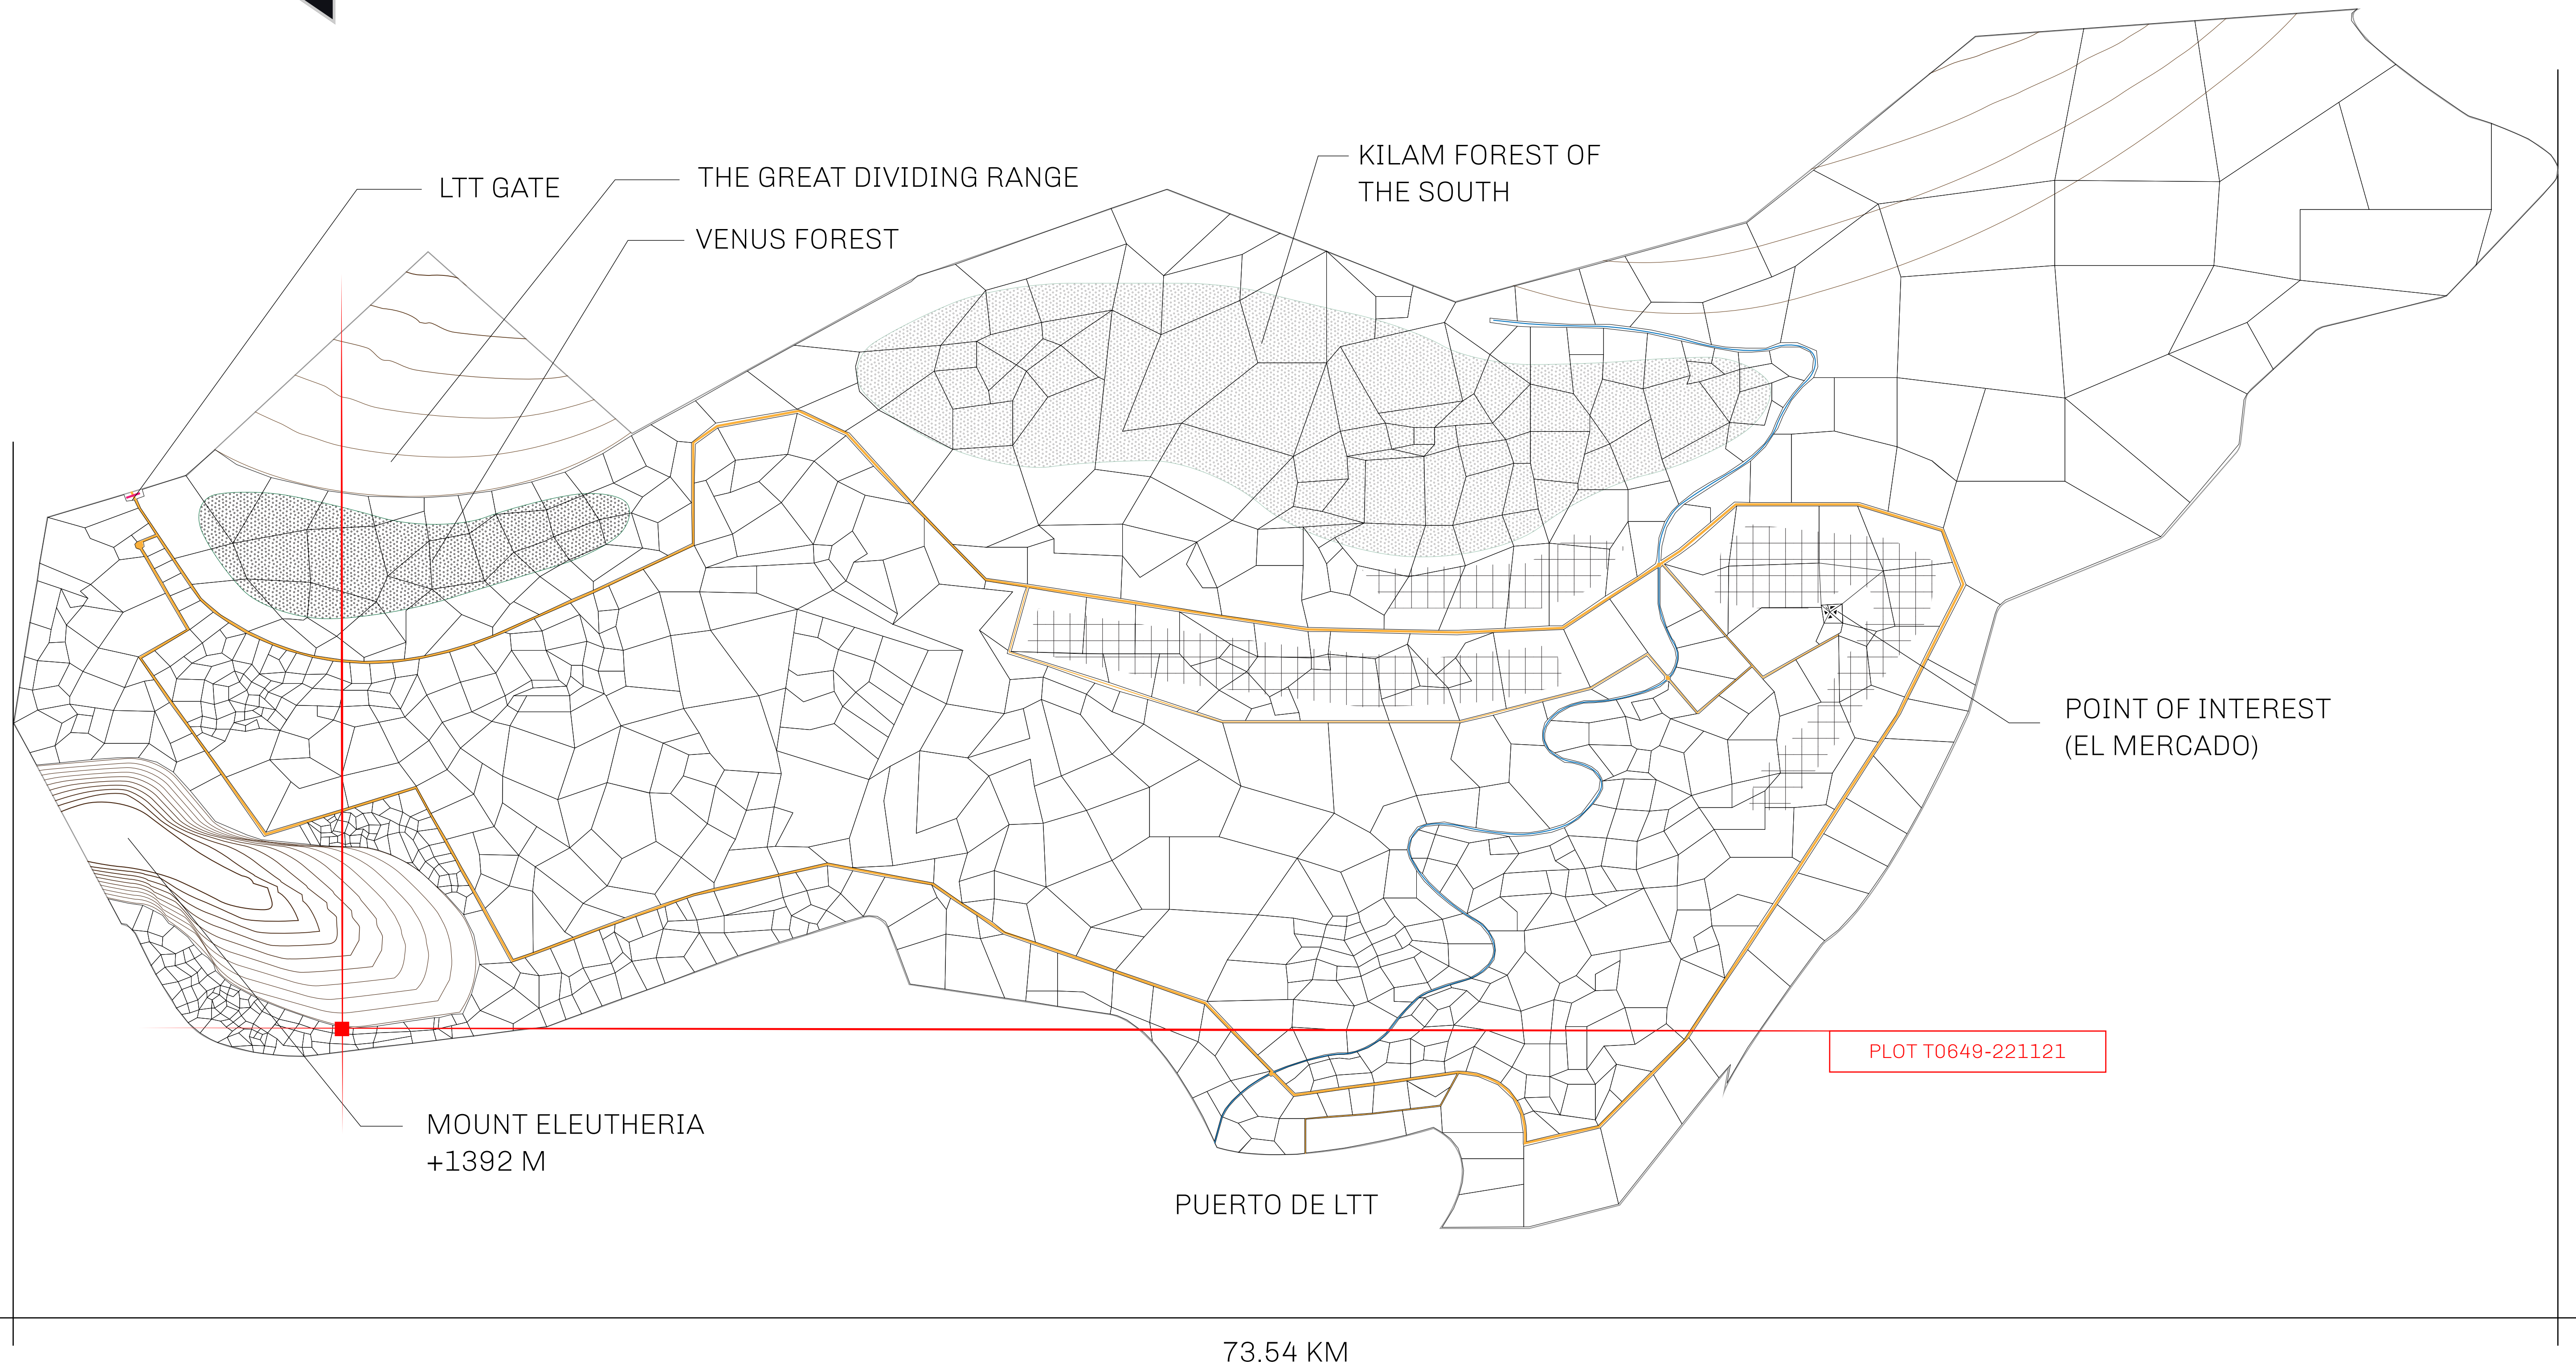

### THE SPANISH ARMADA

The most flamboyant of all of the states, this Spanish-speaking territory houses a clash of cultures. From the LTT trades in the El Mercado district to the solicitations for invites to the Great Empire, and even the traveling Caravans, it is a transient place; people are always on the move on the way to the Great Empire or a trek through the Dividing Range to the Royaume De Satoshi. Commerce uses derivations of LTT such as LTTE, LTTB, and LTTTC.

### GEOGRAPHY

COASTLINE	193.03 KM (119.94 MILES)
BORDERS	OCEAN, THE GREAT EMPIRE
HIGHEST POINT	MT ELEUTHERIA +1392 M
LOWEST POINT	PUERTO DE LTT 0 M
PLOTS	1045
SCALE	1:50000

<b>H.M. LNFT Land Registry</b>		TITLE NUMBER	
		<b>T0649-221121</b>	
ADMINISTRATIVE AREA	<b>TERRITORIO LTT ST</b>	ISSUED 22 November 2021 <i>bj.</i>	SCALE 1/50000
OWNER ENTITLEMENT	<b>Type W-T: Share of 0.1% of all BUN sales (rewarded in Credits) plus 1% of all LTT redeemed based on number of NFT Stories minted; Mint 4 NFT Stories</b>		

MOUNT ELEUTHERIA  
+1392 M

PLOT T0649  
BOUNDARY: 1.59 KM

PLOT T0648

**OFFICIAL PERSPECTIVE SHEET FOR FILING**  
Indicate vantage point for each drawing. Copy and mark each sheet required prior to filing.

Guide - Vantage point should be indicated as shown in the diagram: