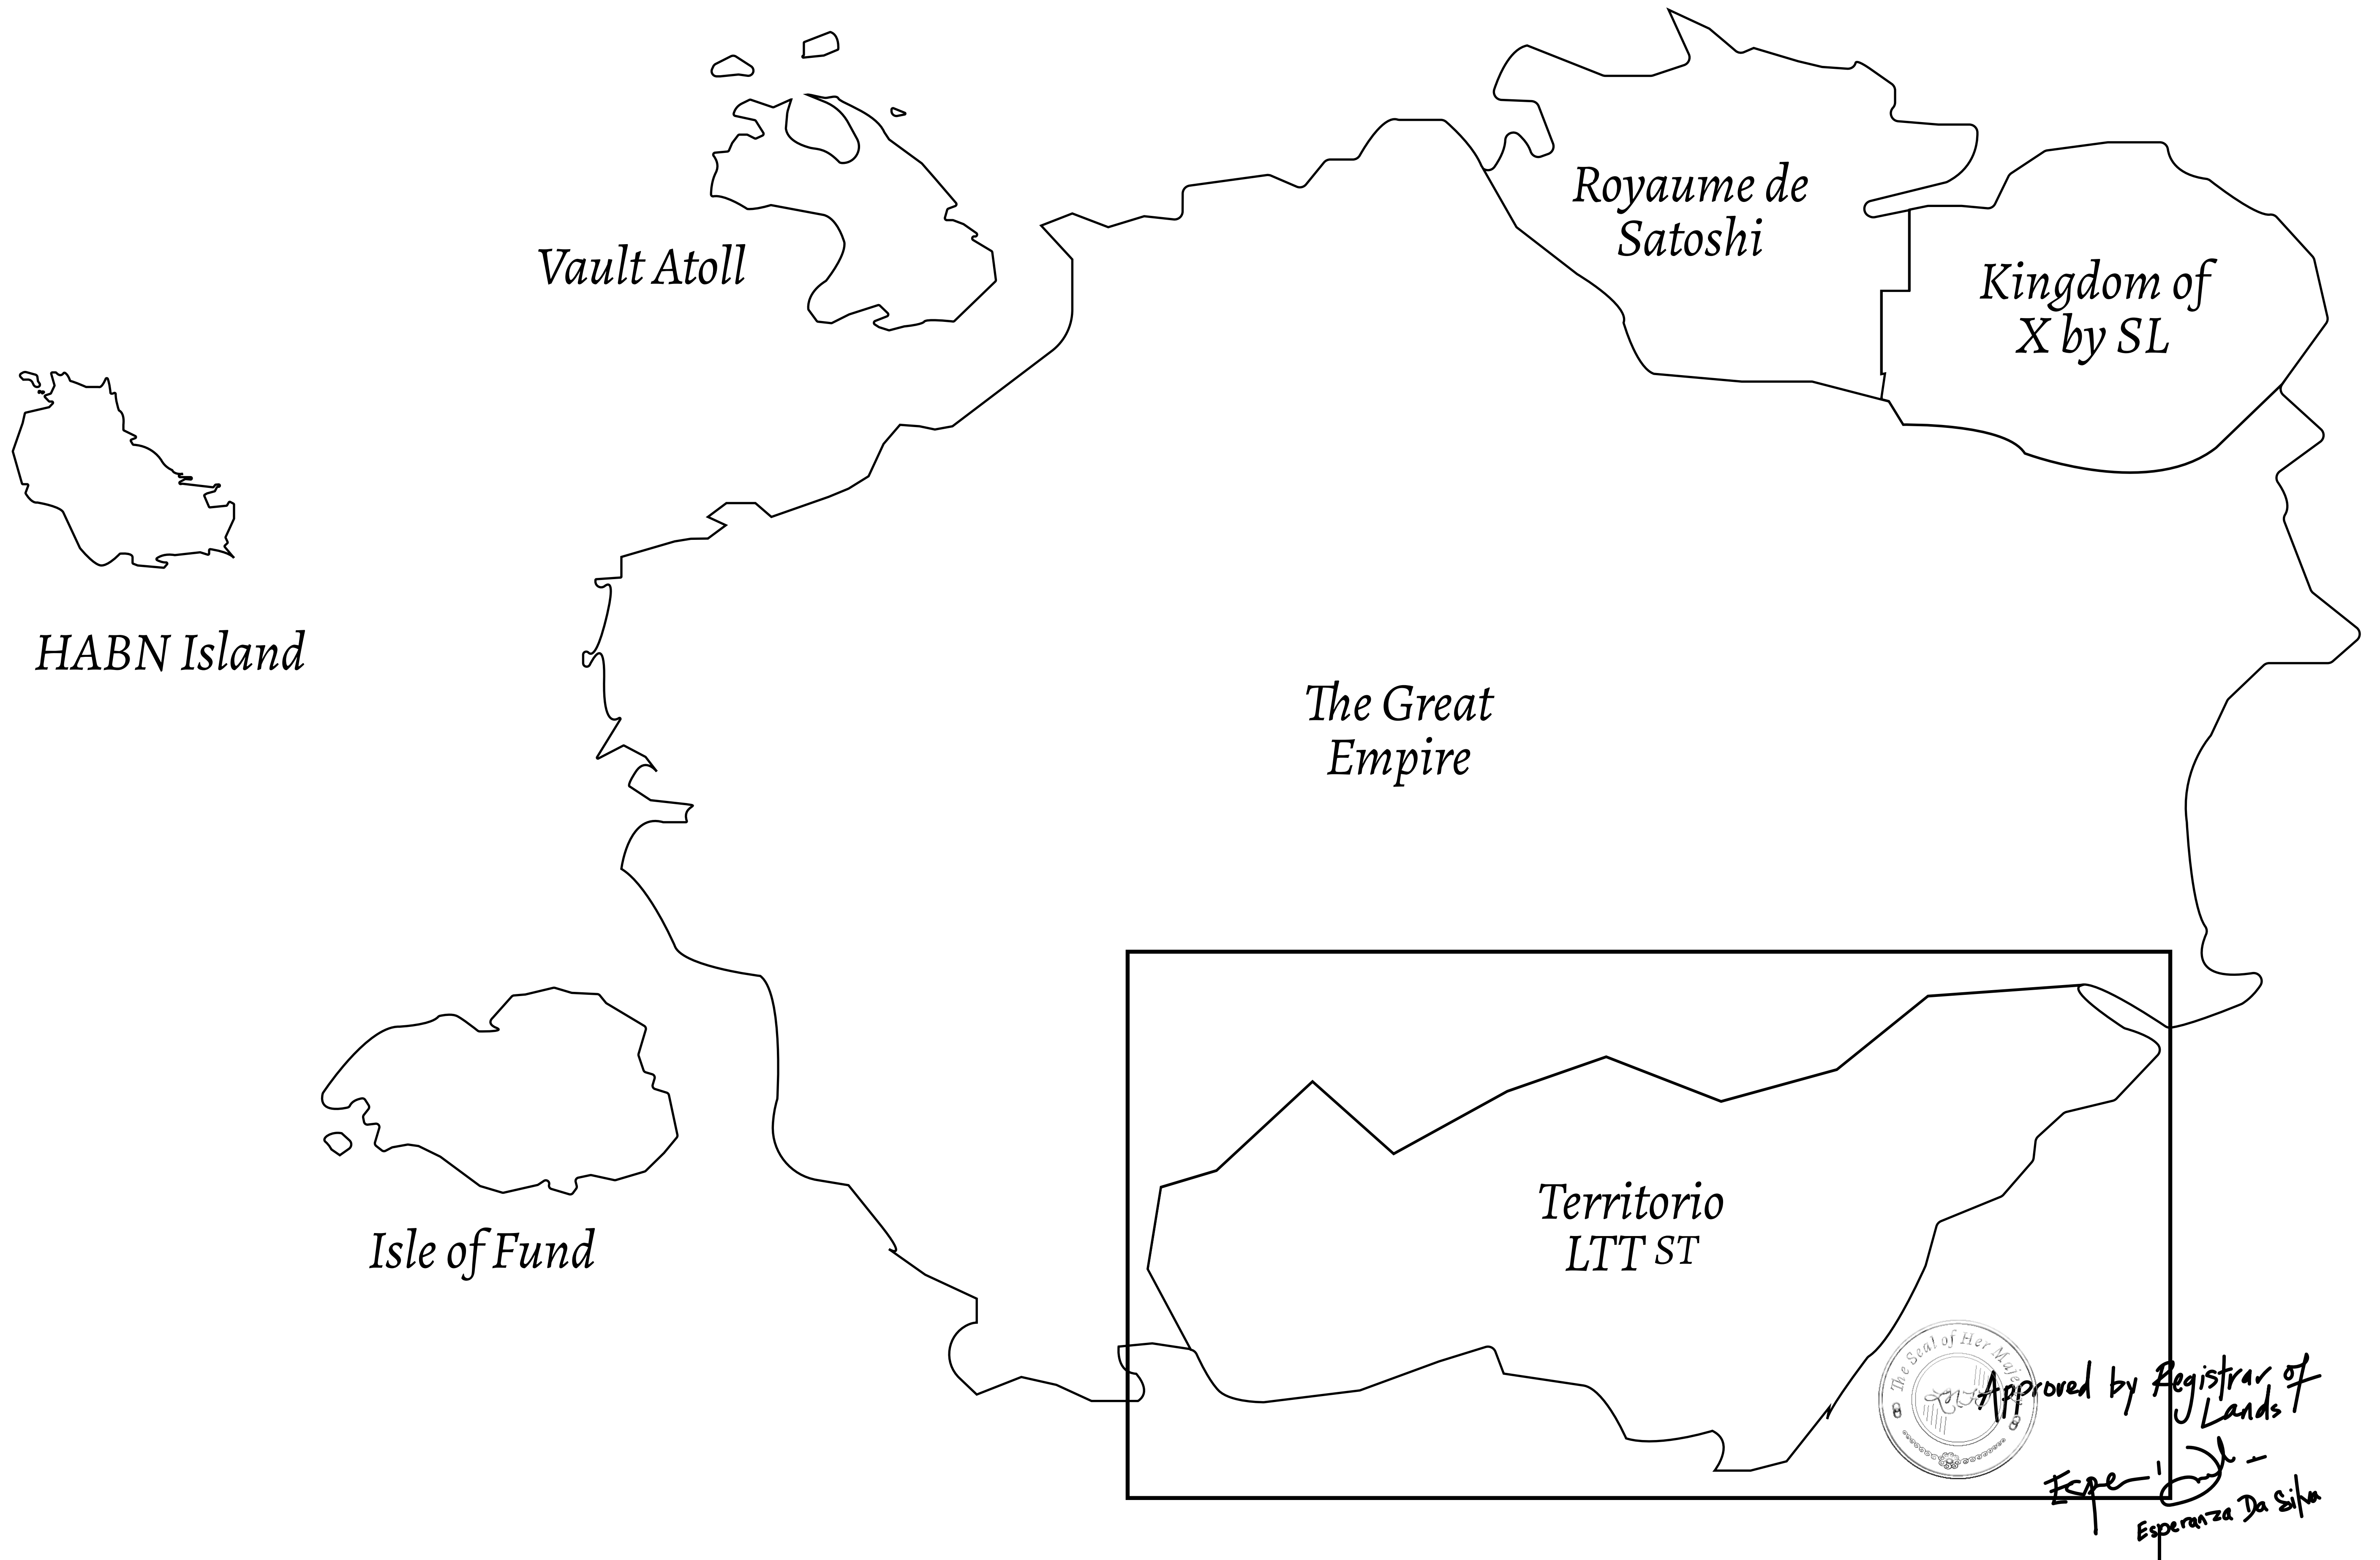

### THE SPANISH ARMADA

The most flamboyant of all of the states, this Spanish-speaking territory houses a clash of cultures. From the LTT trades in the El Mercado district to the solicitations for invites to the Great Empire, and even the traveling Caravans, it is a transient place; people are always on the move on the way to the Great Empire or a trek through the Dividing Range to the Royaume De Satoshi. Commerce uses derivations of LTT such as LTTE, LTTB, and LTTTC.

### GEOGRAPHY

COASTLINE	193.03 KM (119.94 MILES)
BORDERS	OCEAN, THE GREAT EMPIRE
HIGHEST POINT	MT ELEUTHERIA +1392 M
LOWEST POINT	PUERTO DE LTT 0 M
PLOTS	1045
SCALE	1:50000

<b>H.M. LNFT Land Registry</b>		TITLE NUMBER	
		<b>T0649-221121</b>	
ADMINISTRATIVE AREA	<b>TERRITORIO LTT ST</b>	ISSUED 22 November 2021 <i>bj.</i>	SCALE 1/50000
OWNER ENTITLEMENT	<b>Type W-T: Share of 0.1% of all BUN sales (rewarded in Credits) plus 1% of all LTT redeemed based on number of NFT Stories minted; Mint 4 NFT Stories</b>		

MOUNT ELEUTHERIA  
+1392 M

PLOT T0649  
BOUNDARY: 1.59 KM

PLOT T0648

**OFFICIAL PERSPECTIVE SHEET FOR FILING**  
Indicate vantage point for each drawing. Copy and mark each sheet required prior to filing.