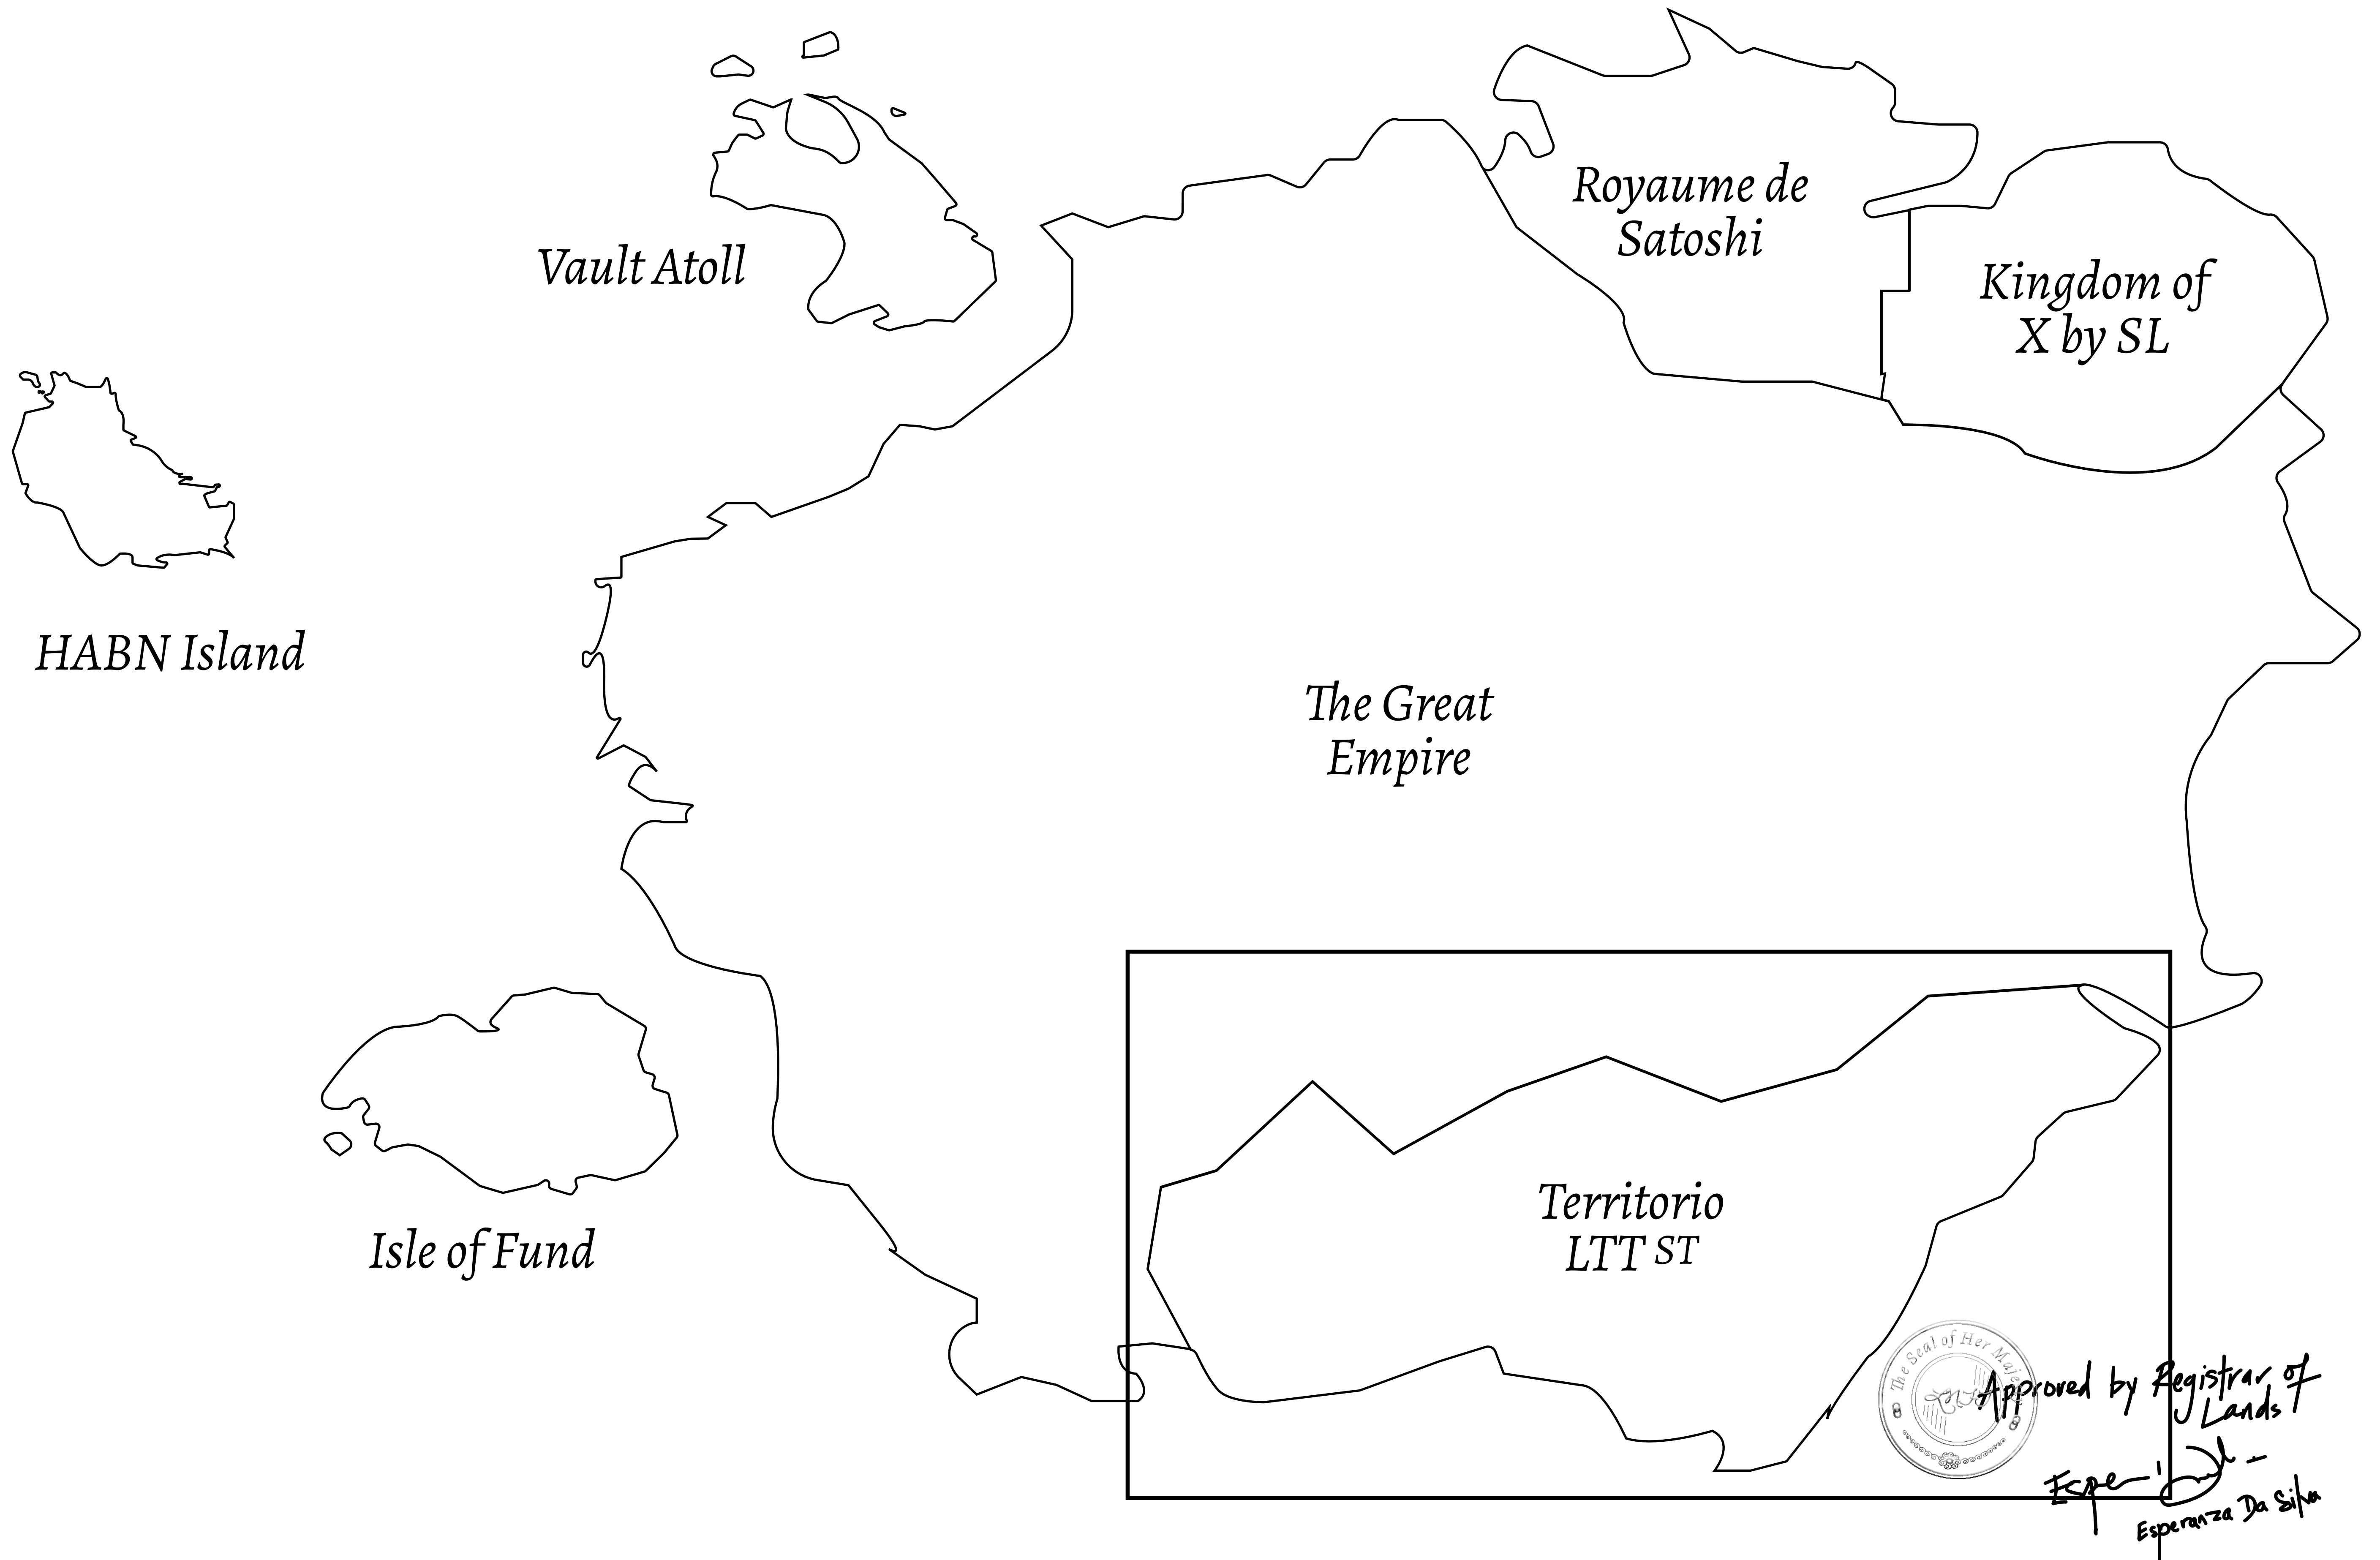

LOOT NFT WORLD

THE SPANISH ARMADA

The most flamboyant of all of the states, this Spanish-speaking territory houses a clash of cultures. From the LTT trades in the El Mercado district to the solicitations for invites to the Great Empire, and even the traveling Caravans, it is a transient place; people are always on the move on the way to the Great Empire or a trek through the Dividing Range to the Royaume De Satoshi. Commerce uses derivations of LTT such as LTTE, LTTB, and LTTTC.

GEOGRAPHY

COASTLINE	193.03 KM (119.94 MILES)
BORDERS	OCEAN, THE GREAT EMPIRE
HIGHEST POINT	MT ELEUTHERIA +1392 M
LOWEST POINT	PUERTO DE LTT 0 M
PLOTS	1045
SCALE	1:50000

H.M. LNFT Land Registry		TITLE NUMBER	
		T1018-221121	
ADMINISTRATIVE AREA	TERRITORIO LTT ST	ISSUED 22 November 2021 <i>bl.</i>	SCALE 1/50000
OWNER ENTITLEMENT	Type W-T: Share of 0.1% of all BUN sales (rewarded in Credits) plus 1% of all LTT redeemed based on number of NFT Stories minted; Mint 4 NFT Stories		