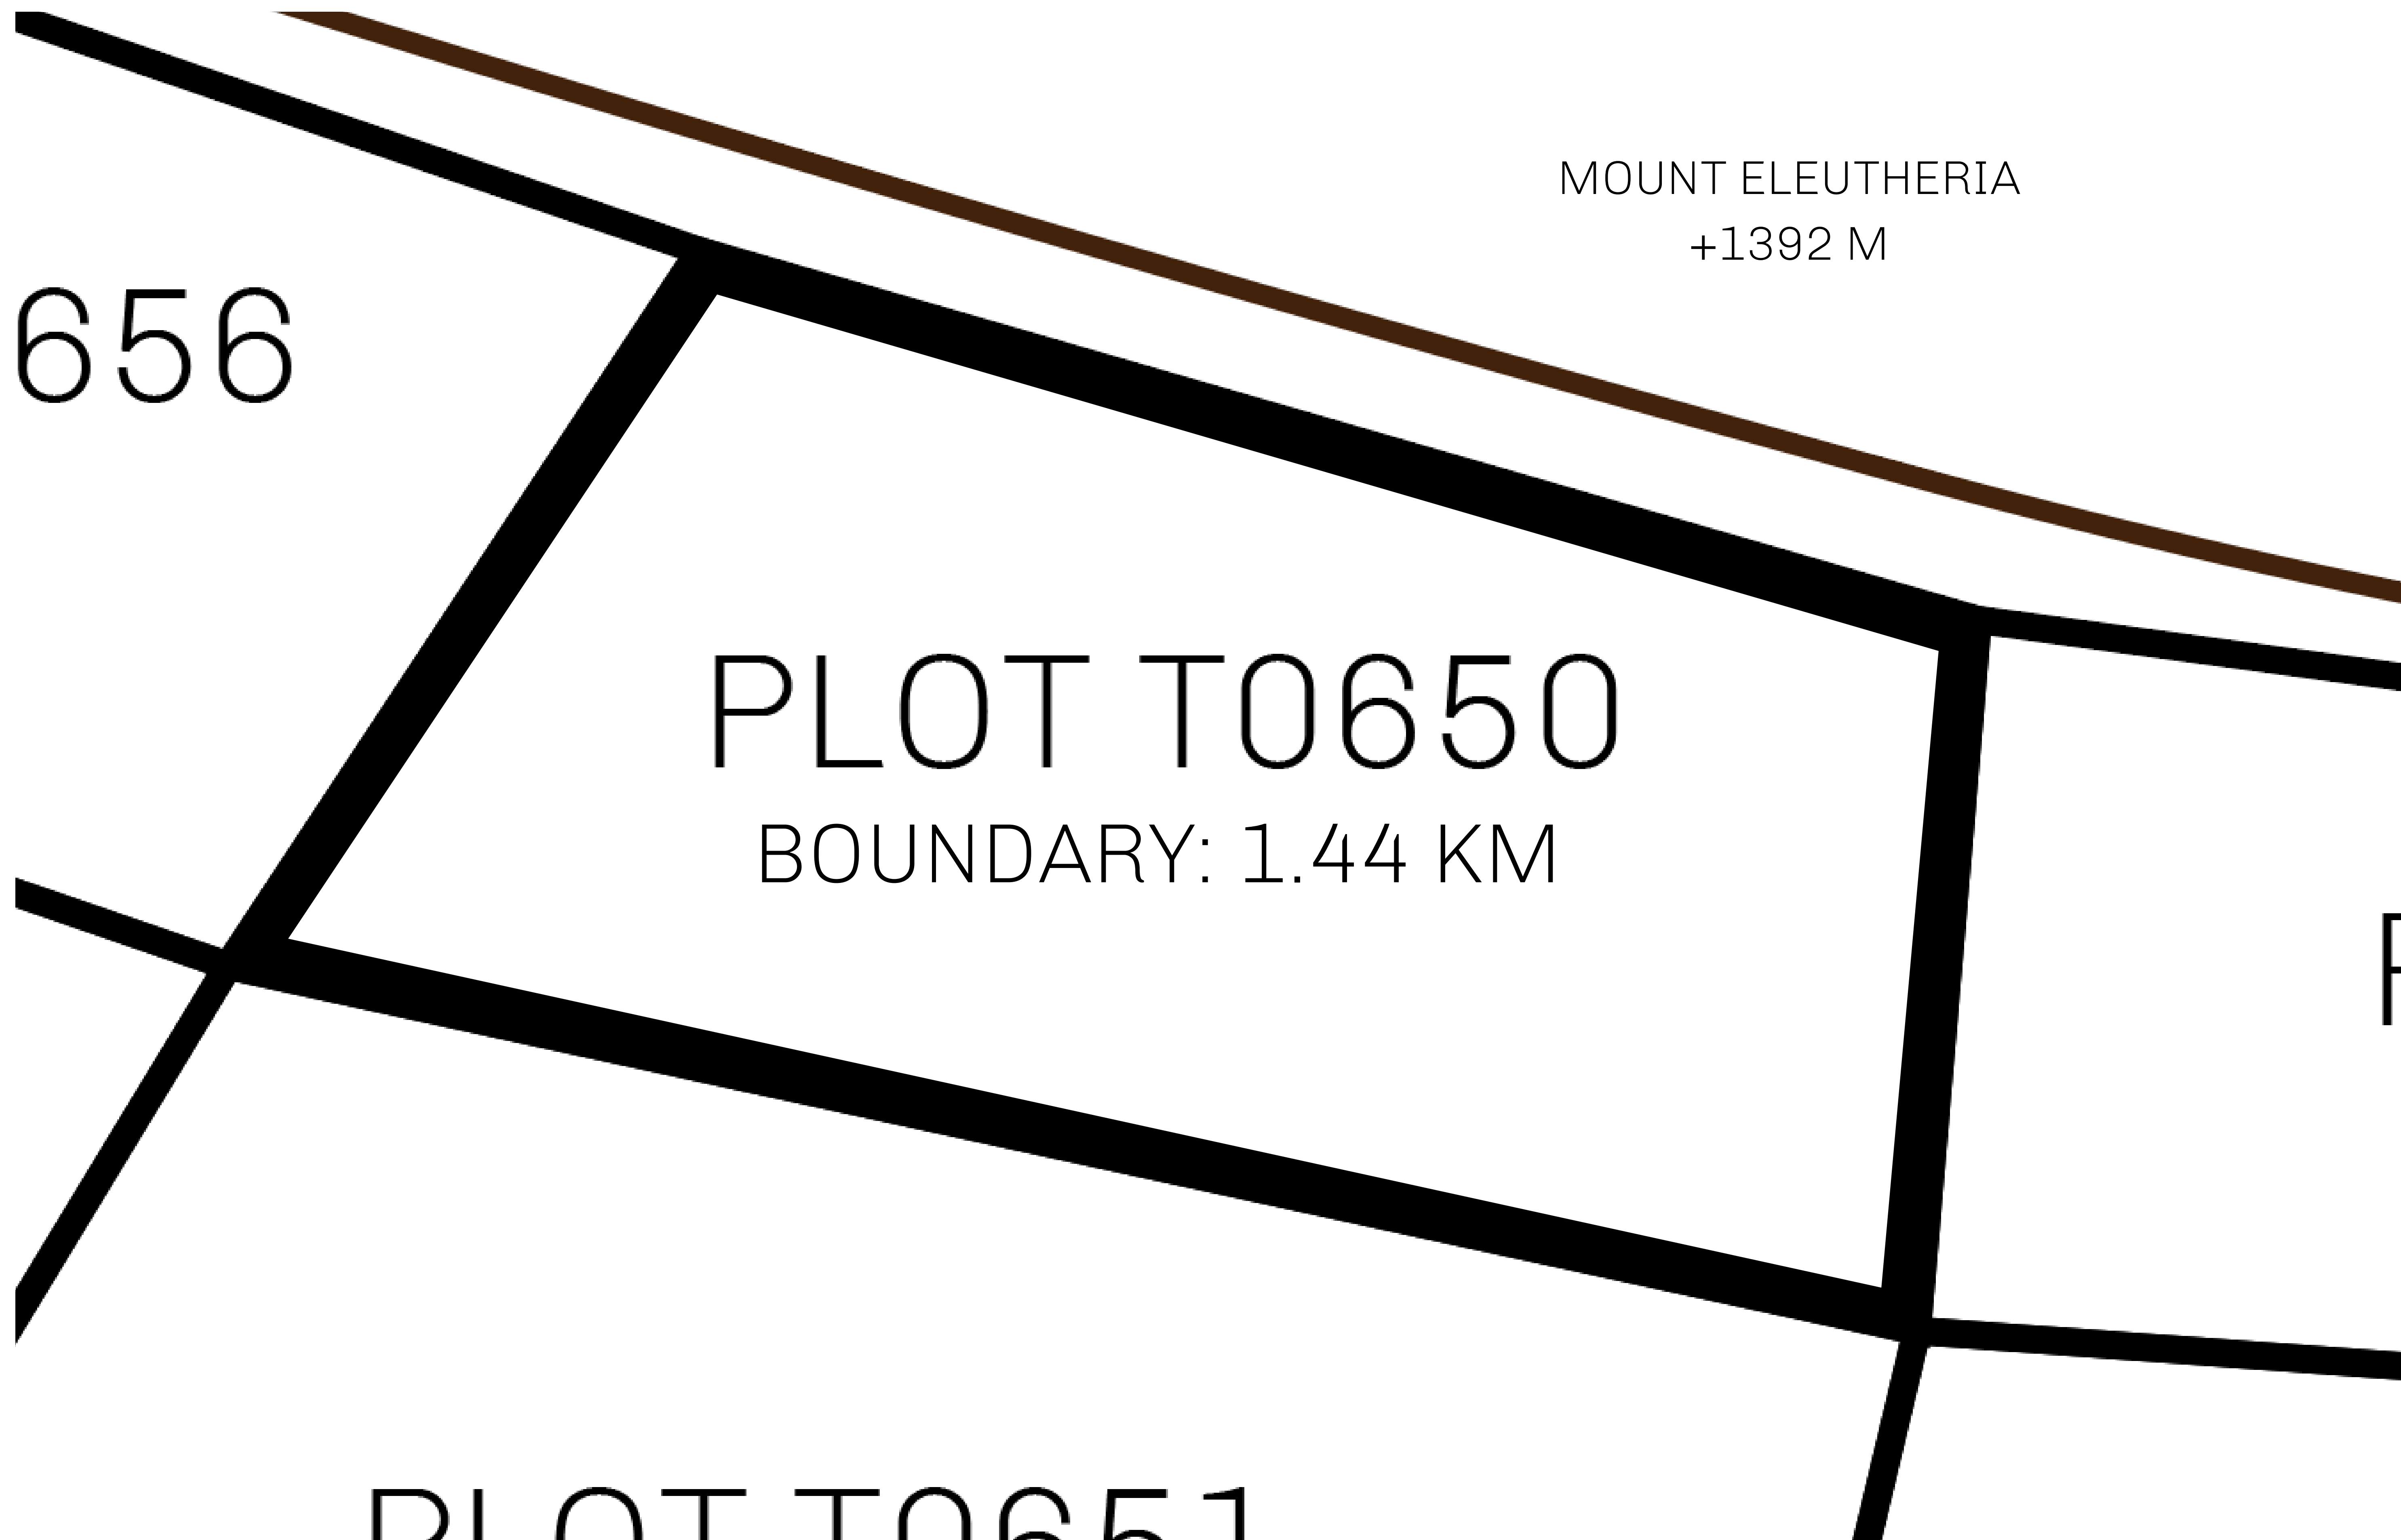

LOOT NFT WORLD

THE SPANISH ARMADA

The most flamboyant of all of the states, this Spanish-speaking territory houses a clash of cultures. From the LTT trades in the El Mercado district to the solicitations for invites to the Great Empire, and even the traveling Caravans, it is a transient place; people are always on the move on the way to the Great Empire or a trek through the Dividing Range to the Royaume De Satoshi. Commerce uses derivations of LTT such as LTTE, LTTB, and LTTC.

GEOGRAPHY

COASTLINE	193.03 KM (119.94 MILES)
BORDERS	OCEAN, THE GREAT EMPIRE
HIGHEST POINT	MT ELEUTHERIA +1392 M
LOWEST POINT	PUERTO DE LTT 0 M
PLOTS	1045
SCALE	1:50000

H.M. LNFT Land Registry		TITLE NUMBER	
		T0650-221121	
ADMINISTRATIVE AREA	TERRITORIO LTT ST	ISSUED 22 November 2021 <i>bl.</i>	SCALE 1/50000
OWNER ENTITLEMENT	Type W-T: Share of 0.1% of all BUN sales (rewarded in Credits) plus 1% of all LTT redeemed based on number of NFT Stories minted; Mint 4 NFT Stories		

656

MOUNT ELEUTHERIA
+1392 M

PLOT T0650
BOUNDARY: 1.44 KM

PLOT T0651

F

OFFICIAL PERSPECTIVE SHEET FOR FILING
Indicate vantage point for each drawing. Copy and mark each sheet required prior to filing.

Guide - Vantage point should be indicated as shown in the diagram: