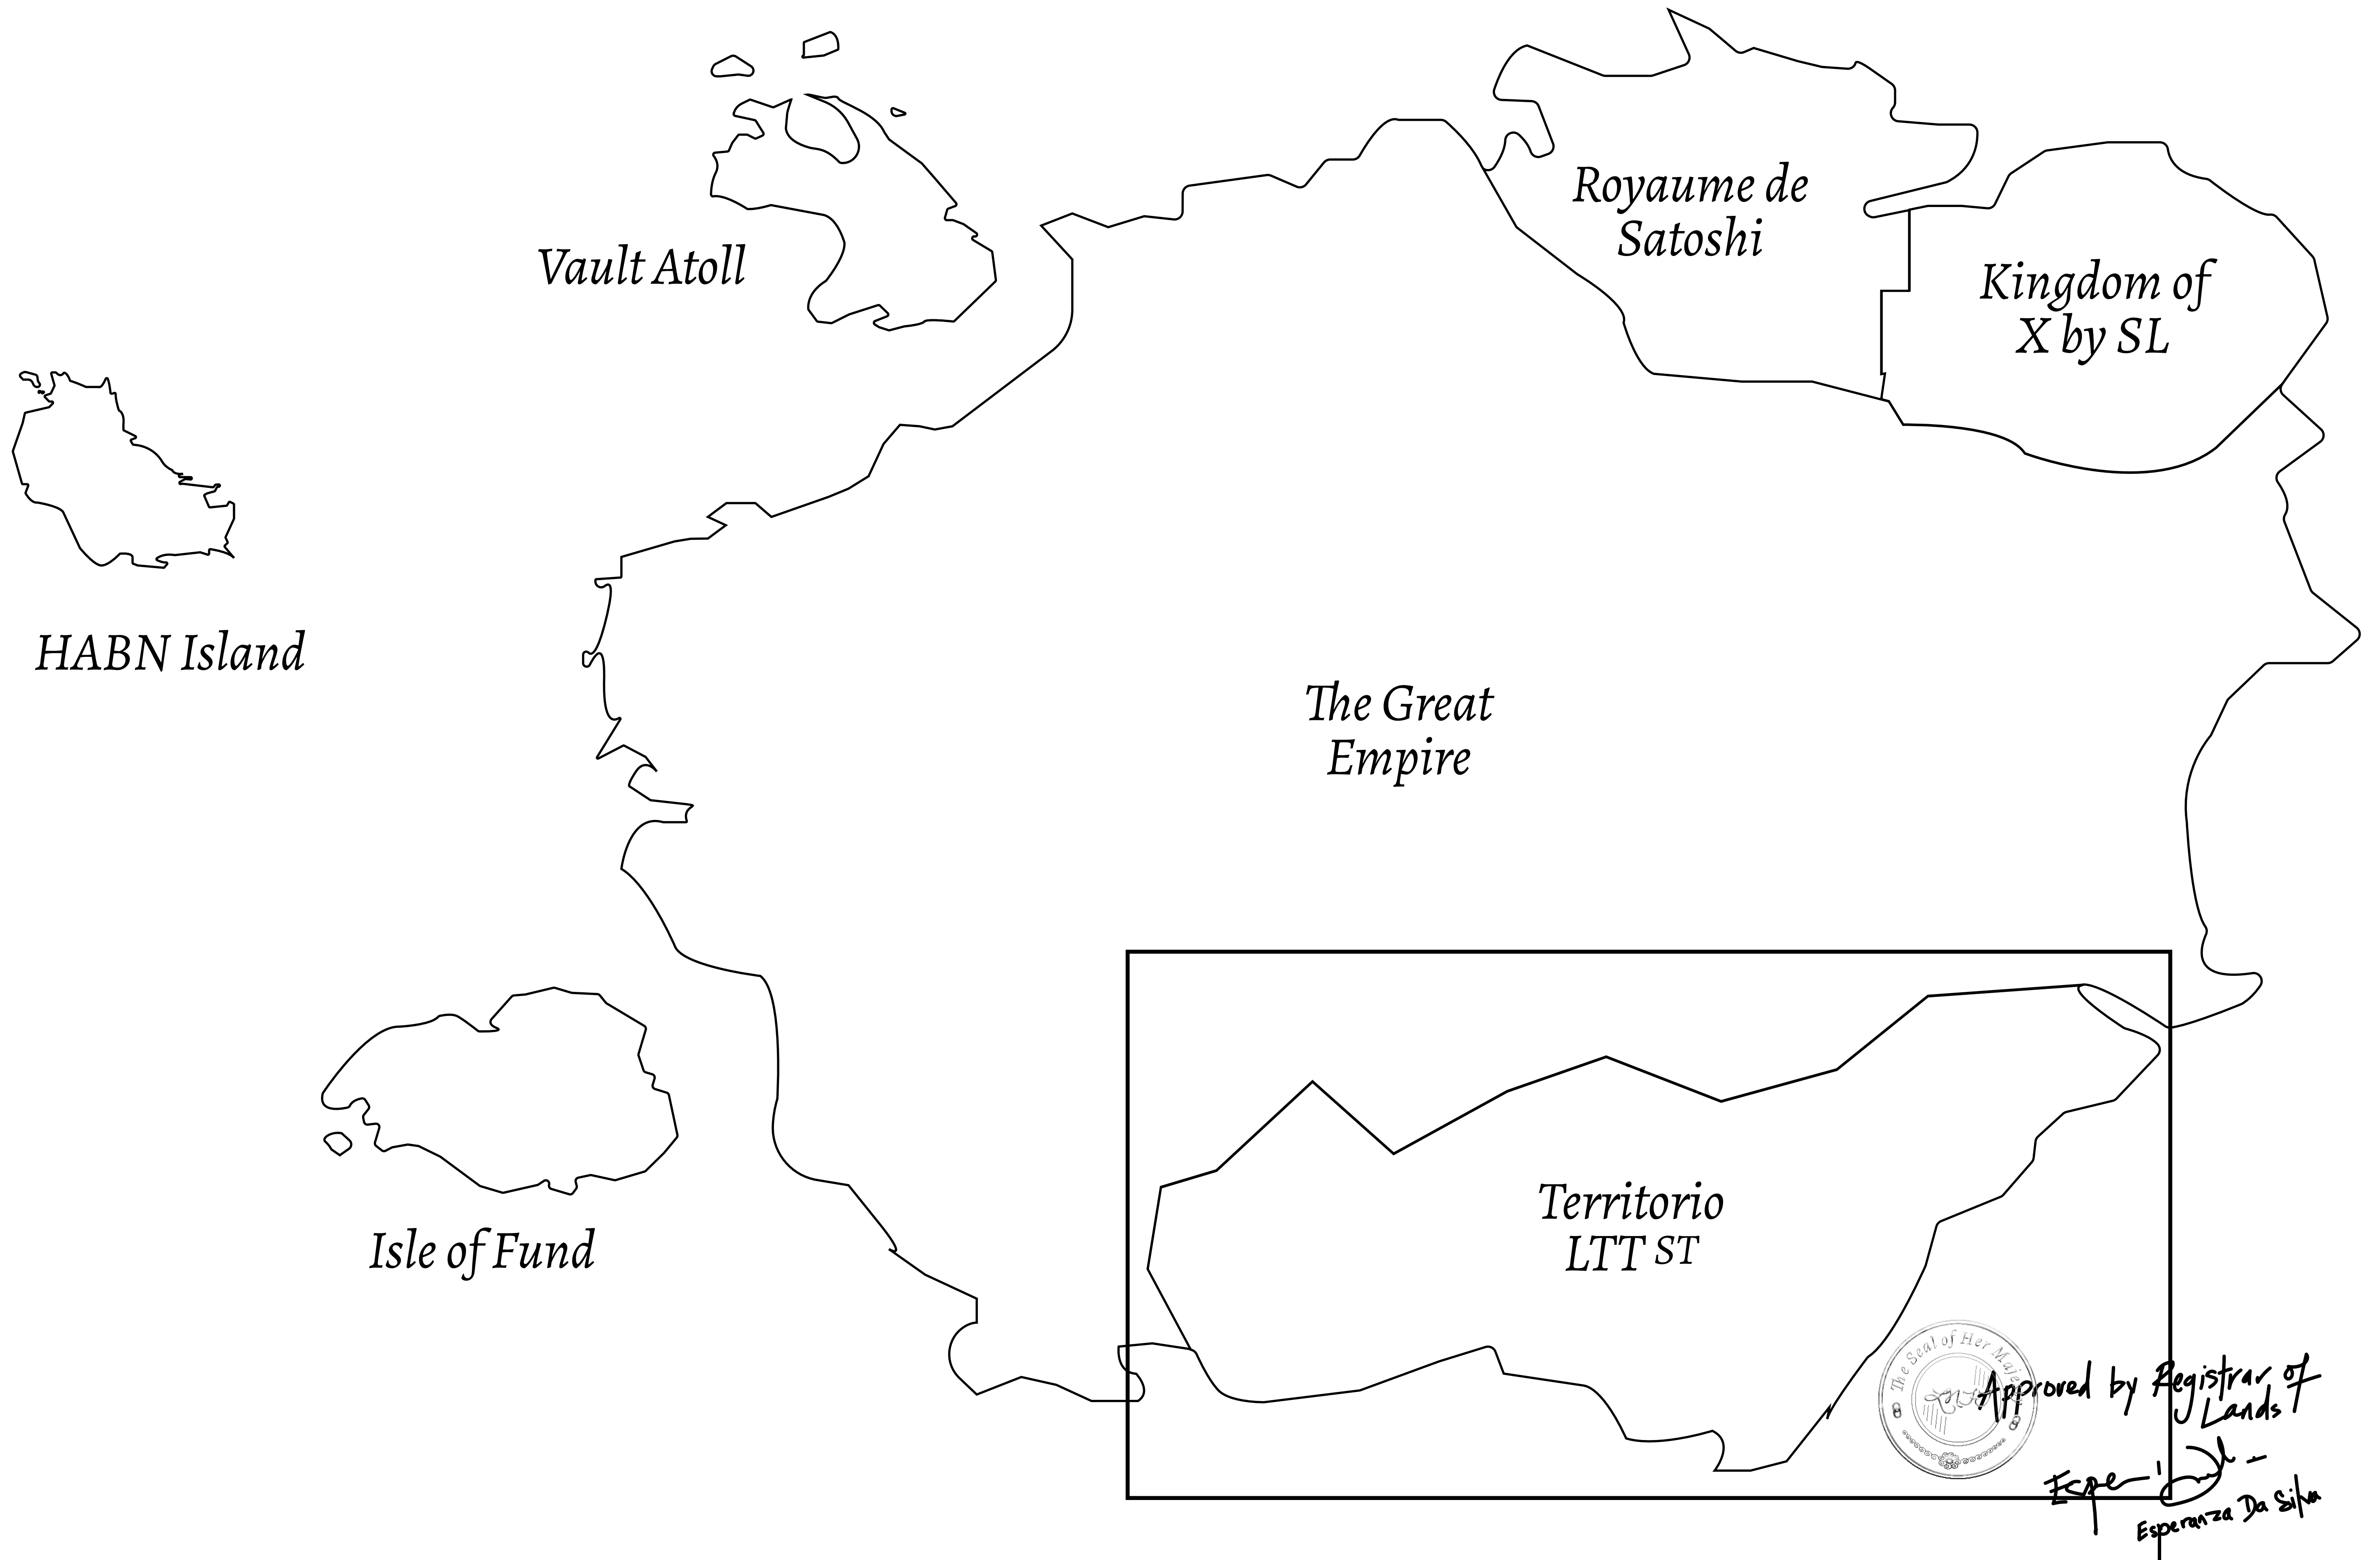

LOOT NFT WORLD

THE SPANISH ARMADA

The most flamboyant of all of the states, this Spanish-speaking territory houses a clash of cultures. From the LTT trades in the El Mercado district to the solicitations for invites to the Great Empire, and even the traveling Caravans, it is a transient place; people are always on the move on the way to the Great Empire or a trek through the Dividing Range to the Royaume De Satoshi. Commerce uses derivations of LTT such as LTTE, LTTB, and LTTC.

GEOGRAPHY

COASTLINE	193.03 KM (119.94 MILES)
BORDERS	OCEAN, THE GREAT EMPIRE
HIGHEST POINT	MT ELEUTHERIA +1392 M
LOWEST POINT	PUERTO DE LTT 0 M
PLOTS	1045
SCALE	1:50000

H.M. LNFT Land Registry		TITLE NUMBER	
		T0650-221121	
ADMINISTRATIVE AREA	TERRITORIO LTT ST	ISSUED 22 November 2021 <i>bl.</i>	SCALE 1/50000
OWNER ENTITLEMENT	Type W-T: Share of 0.1% of all BUN sales (rewarded in Credits) plus 1% of all LTT redeemed based on number of NFT Stories minted; Mint 4 NFT Stories		

656

MOUNT ELEUTHERIA
+1392 M

PLOT T0650
BOUNDARY: 1.44 KM

PLOT T0651

F

OFFICIAL PERSPECTIVE SHEET FOR FILING
Indicate vantage point for each drawing. Copy and mark each sheet required prior to filing.

Guide - Vantage point should be indicated as shown in the diagram: