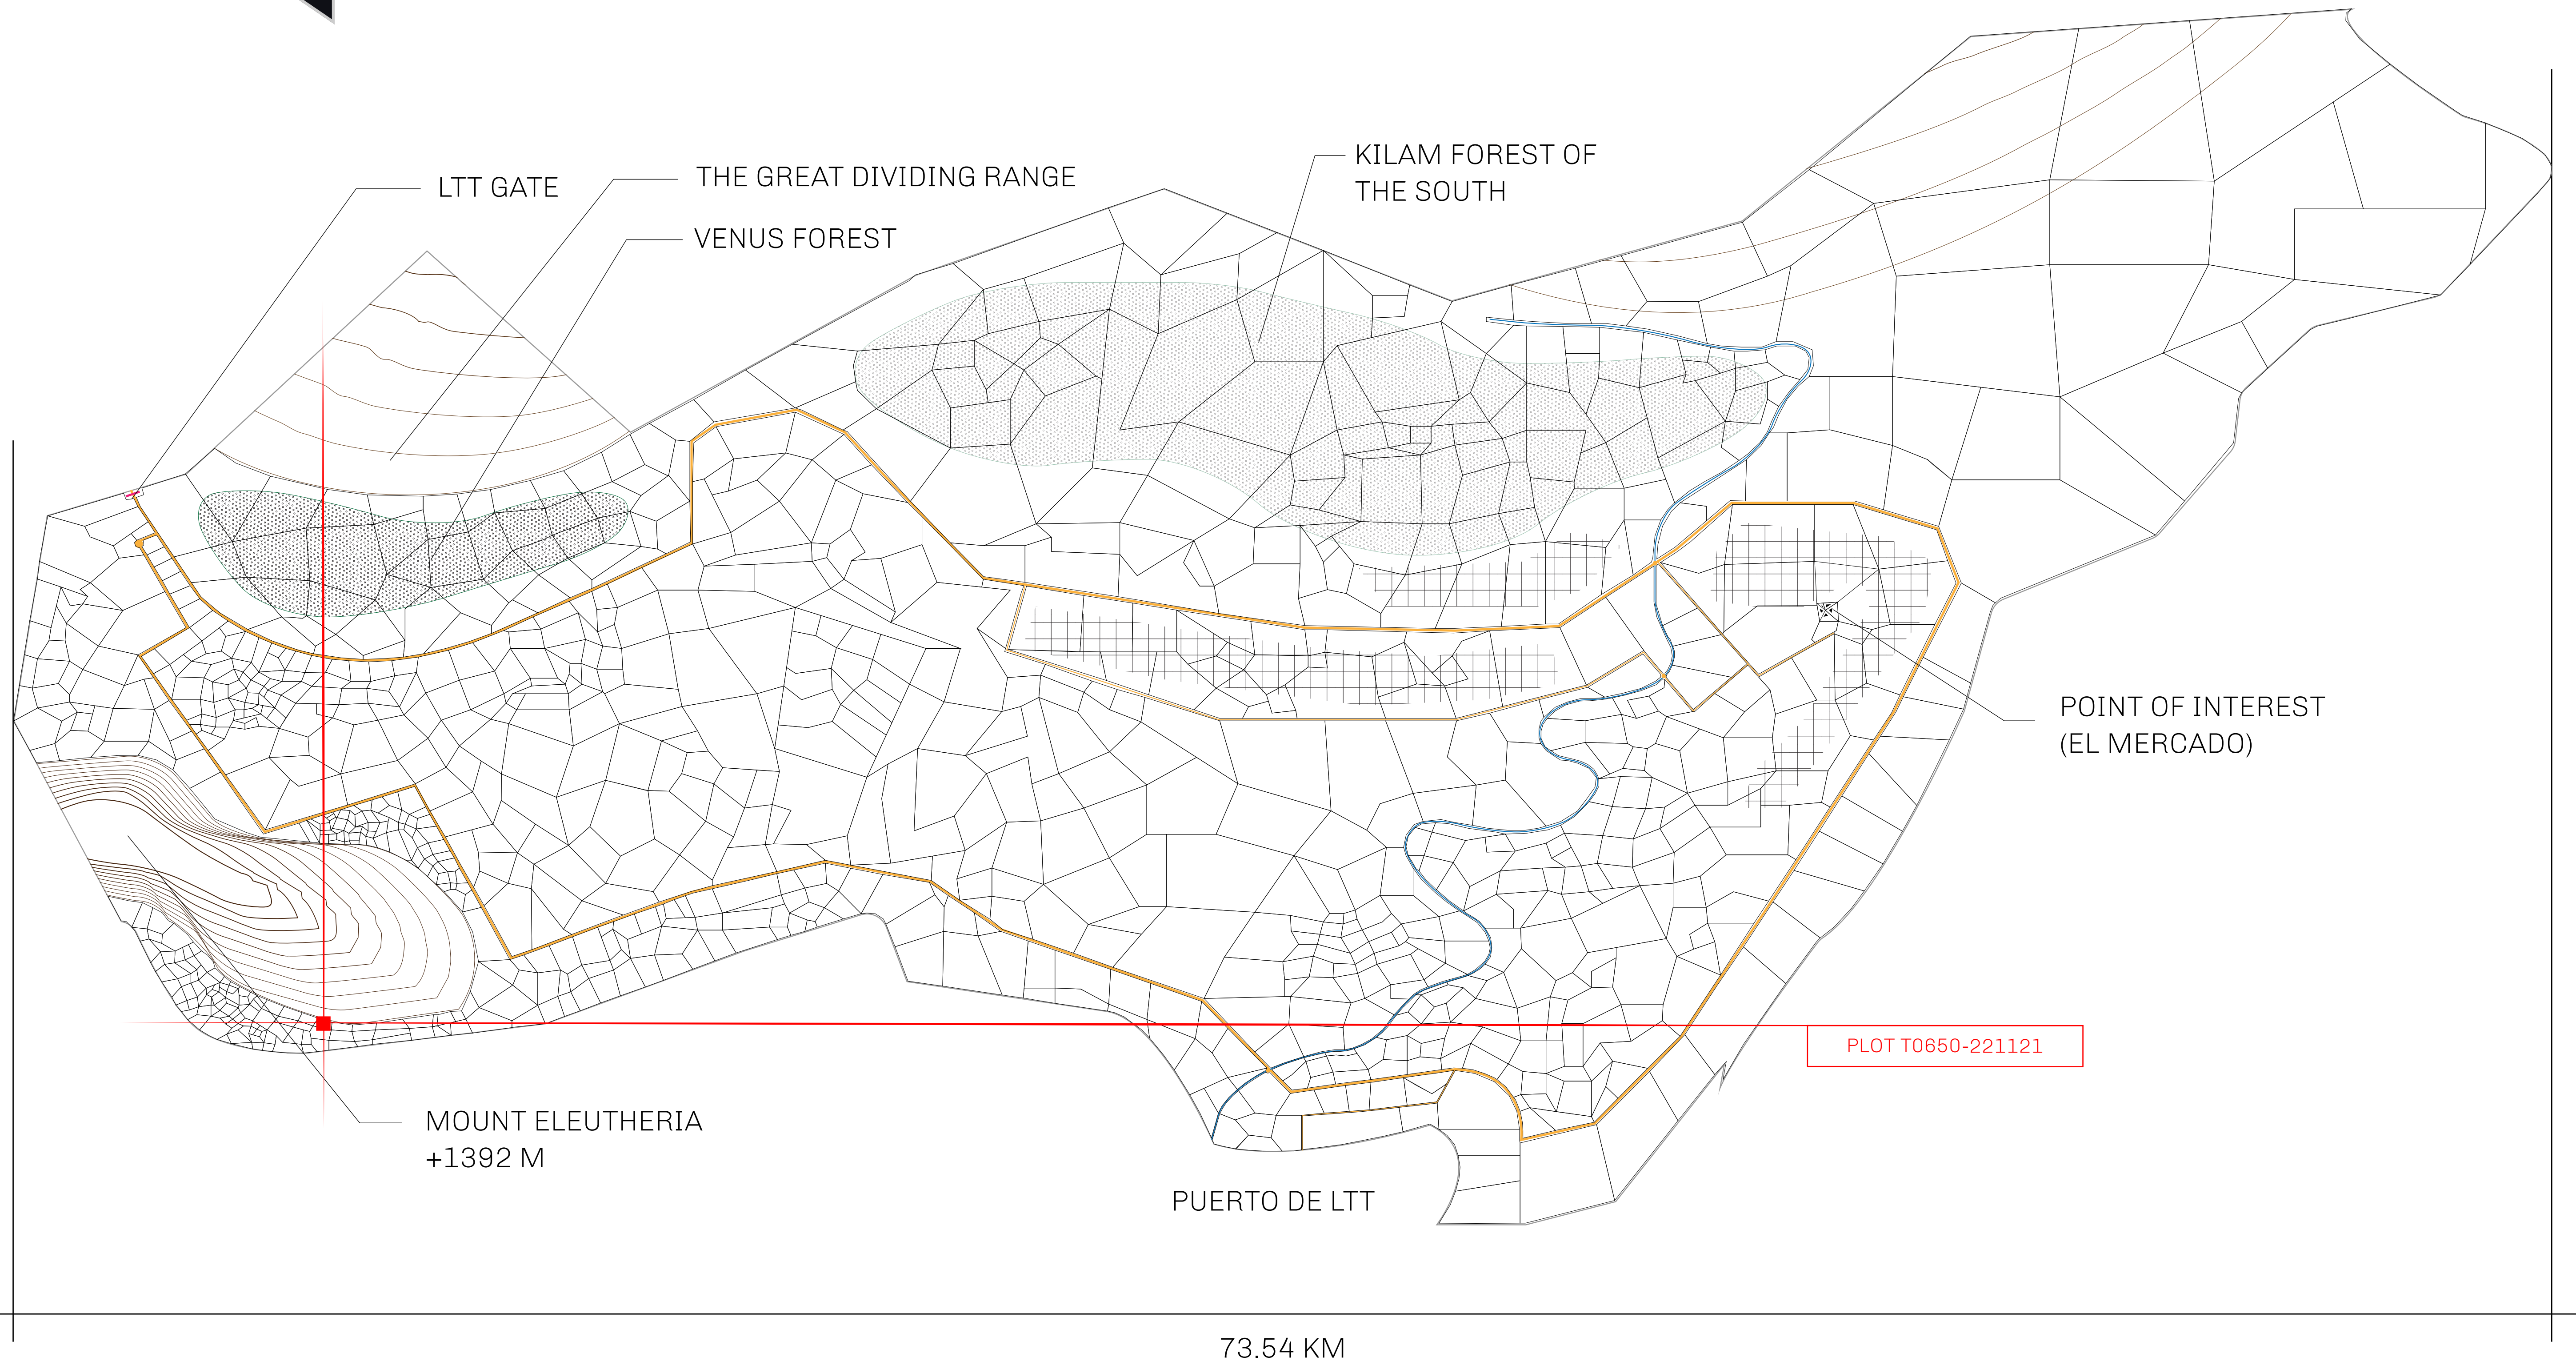

LOOT NFT WORLD

THE SPANISH ARMADA

The most flamboyant of all of the states, this Spanish-speaking territory houses a clash of cultures. From the LTT trades in the El Mercado district to the solicitations for invites to the Great Empire, and even the traveling Caravans, it is a transient place; people are always on the move on the way to the Great Empire or a trek through the Dividing Range to the Royaume De Satoshi. Commerce uses derivations of LTT such as LTTE, LTTB, and LTTC.

GEOGRAPHY

COASTLINE	193.03 KM (119.94 MILES)
BORDERS	OCEAN, THE GREAT EMPIRE
HIGHEST POINT	MT ELEUTHERIA +1392 M
LOWEST POINT	PUERTO DE LTT 0 M
PLOTS	1045
SCALE	1:50000

H.M. LNFT Land Registry		TITLE NUMBER	
		T0650-221121	
ADMINISTRATIVE AREA	TERRITORIO LTT ST	ISSUED 22 November 2021 <i>bl.</i>	SCALE 1/50000
OWNER ENTITLEMENT	Type W-T: Share of 0.1% of all BUN sales (rewarded in Credits) plus 1% of all LTT redeemed based on number of NFT Stories minted; Mint 4 NFT Stories		

656

MOUNT ELEUTHERIA
+1392 M

PLOT T0650
BOUNDARY: 1.44 KM

PLOT T0651

F

OFFICIAL PERSPECTIVE SHEET FOR FILING
Indicate vantage point for each drawing. Copy and mark each sheet required prior to filing.

Guide - Vantage point should be indicated as shown in the diagram: